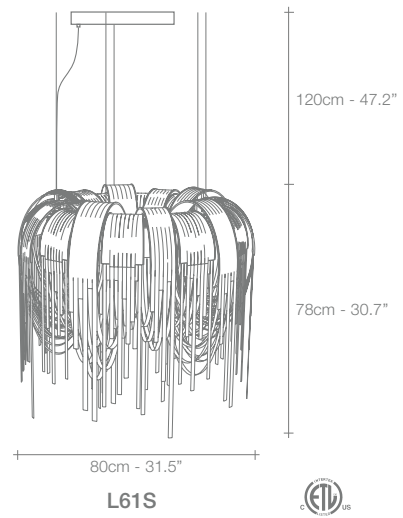

INTEGRATED LED	L60S	L61S	L62S	L63S
230V	LED BOARD 3000K-CRI 90	10x4.5W 5300lm	10x4.5W 5300lm	20x4.5W 10600lm	7x4.5W 3710lm
	Dimmer	1-10V	1-10V	1-10V	1-10V PWM 10-100 Ω
120V	LED BOARD 3000K-CRI 90	10x4.5W 5300lm	10x4.5W 5300lm	20x4.5W 10600lm	7x4.5W 3710lm
	Dimmer	1-10V	1-10V	1-10V	1-10V PWM 10-100 Ω

Different dimming options on request, 2700K LED boards on request