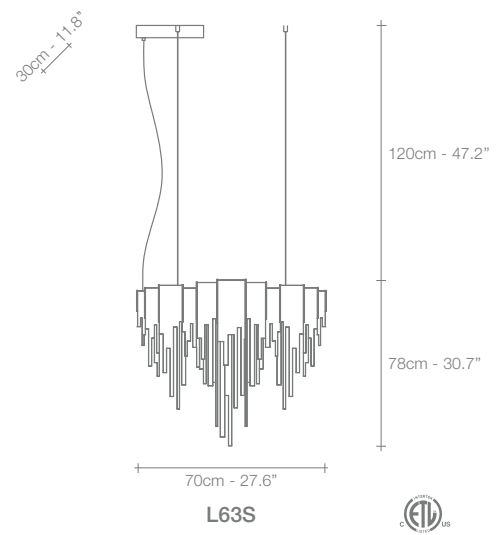

INTEGRATED LED	L60S	L61S	L62S	L63S
230V	LED BOARD 3000K-CRI 90	10x4.5W 5300lm	10x4.5W 5300lm	20x4.5W 10600lm	7x4.5W 3710lm
	Dimmer	1-10V	1-10V	1-10V	1-10V PWM 10-100 Ω
120V	LED BOARD 3000K-CRI 90	10x4.5W 5300lm	10x4.5W 5300lm	20x4.5W 10600lm	7x4.5W 3710lm
	Dimmer	1-10V	1-10V	1-10V	1-10V PWM 10-100 Ω

Different dimming options on request, 2700K LED boards on request