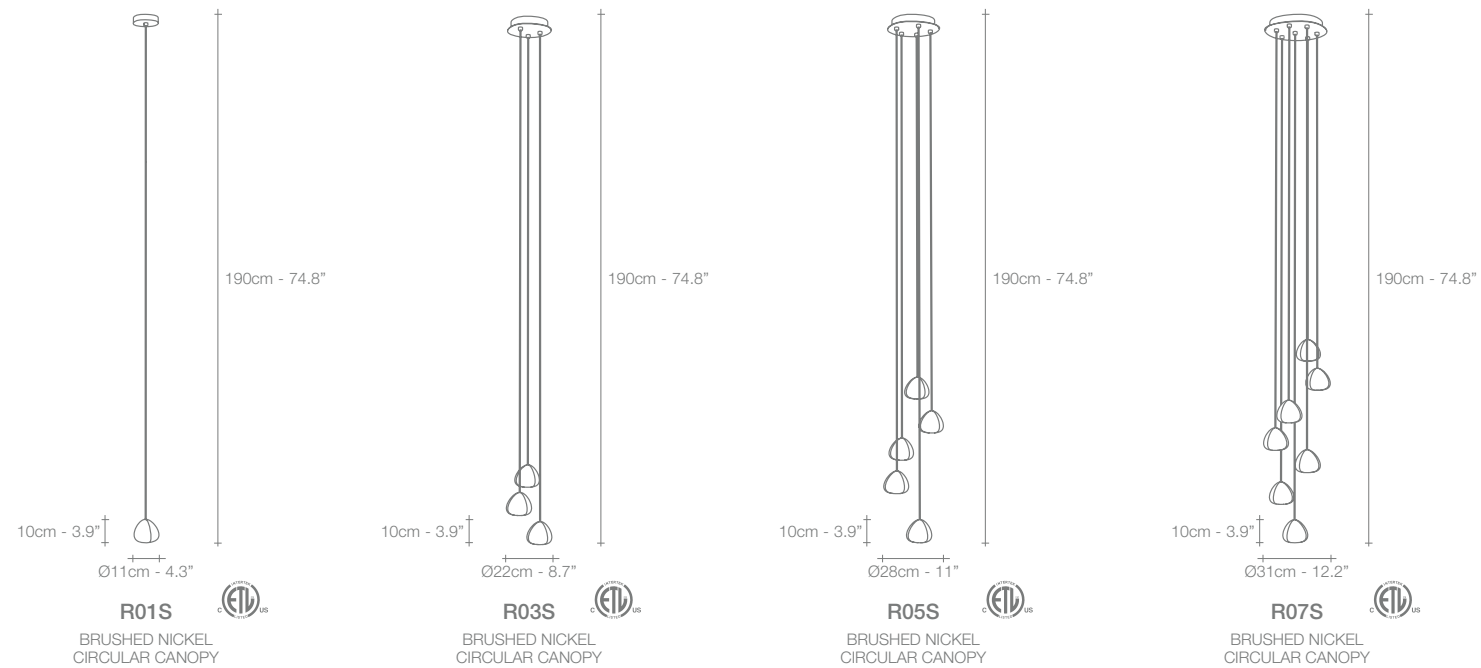

RECOMMENDED BULB		R01S	R03S	R05S	R07S	R15SR	R15ST	R26SQ	R26ST
230V	G4 12V HALOGEN	10W	3x10W	5x10W	7x10W	15x10W	15x10W	26x10W	26x10W
	Dimmer	IGBT	IGBT TRIAC	IGBT TRIAC	IGBT TRIAC	IGBT TRIAC	IGBT TRIAC	IGBT TRIAC	IGBT TRIAC
120V	G4 12V XENON	10W	3x10W	5x10W	7x10W	15x10W	15x10W	26x10W	26x10W
	Dimmer	IGBT	IGBT	IGBT TRIAC	IGBT TRIAC	IGBT TRIAC	IGBT TRIAC	IGBT TRIAC	IGBT TRIAC

Mizu can be manufactured to work with LED light source on request or with integrated LED 3000K (not ETL). Different dimming options on request