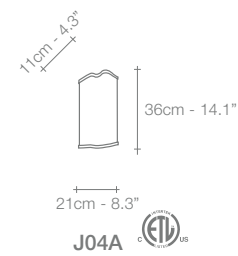

RECOMMENDED BULB		A13S	A14S	A15S	A16S	A17S	A18S	J01S	J03A	J04A
230V	E14 LED	6x6W	8x6W	8x6W	10x6W	10x6W	8x6W	10x6W	4x6W	2x6W
Dimmable with all systems |										
120V	E12 LED	6x5.5W	8x5.5W	8x5.5W	10x5.5W	10x5.5W	8x5.5W	10x5.5W	4x5.5W	2x5.5W
Dimmable with all systems |