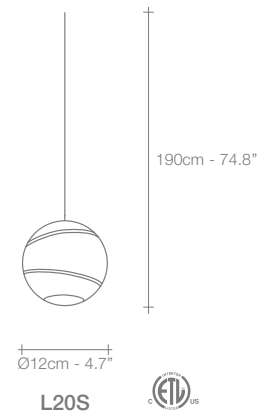

CLEAR GLASS
WHITE WITH
GOLD LEAF

CLEAR GLASS
BLACK WITH
GOLD LEAF

	RECOMMENDED BULB	L20S	RECOMMENDED BULB	L21S
230V	G9 LED	3,5W	E14 LED	5W
	Dimmable with all systems		Dimmable with all systems	
120V	G9 LED	4W	G9 LED	5W
	Dimmable with all systems		Dimmable with all systems