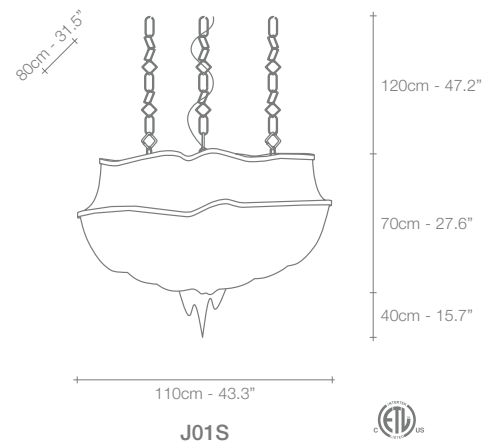

RECOMMENDED BULB		A13S	A14S	A15S	A16S	A17S	A18S	J01S	J03A	J04A
230V	E14 LED	6x6W	8x6W	8x6W	10x6W	10x6W	8x6W	10x6W	4x6W	2x6W
Dimmable with all systems |										
120V	E12 LED	6x5.5W	8x5.5W	8x5.5W	10x5.5W	10x5.5W	8x5.5W	10x5.5W	4x5.5W	2x5.5W
Dimmable with all systems |