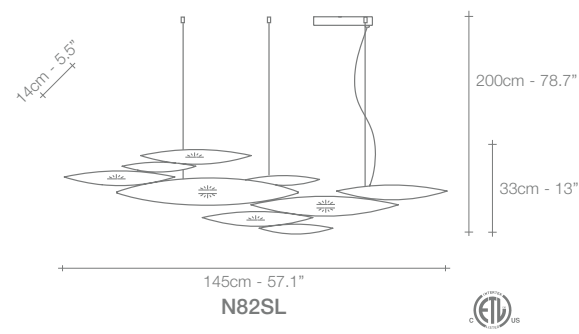

INTEGRATED LED	N80SL	N81SL	N82SL	N83SL	N85ALB
230V	LED BOARD	10x4,5W	10x4,5W	7x4,5W	8x4,5W	2x4,5W
	3000K-CRI 90	5300lm	5300lm	3710lm	4240lm	1060lm
	Dimmer	1-10V	1-10V	1-10V PWM 10-100 Ω	1-10V PWM 10-100 Ω	no
120V	LED BOARD	10x4,5W	10x4,5W	7x4,5W	8x4,5W	2x4,5W
	3000K-CRI 90	5300lm	5300lm	3710lm	4240lm	1060lm
	Dimmer	1-10V	1-10V	1-10V PWM 10-100 Ω	1-10V PWM 10-100 Ω	no

Different dimming options on request, 2700K LED boards on request