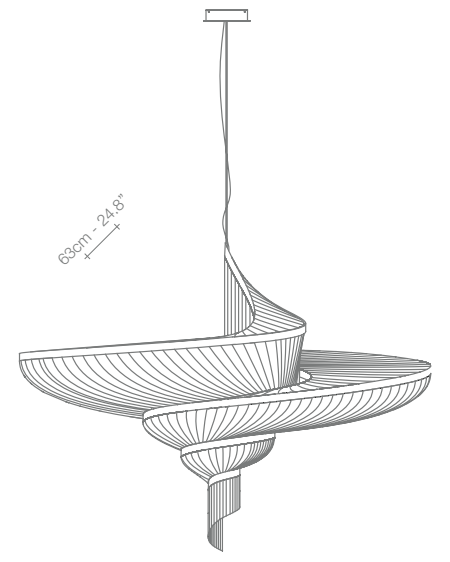

INTEGRATED LED	G90S	G91S
230V		LED 3000K	20x2,1W 4800lm
		Dimmer	12x2,1W 2880lm
120V		LED 3000K	20x2,1W 4800lm
		Dimmer	12x2,1W 2880lm

2700K LED integrated on request