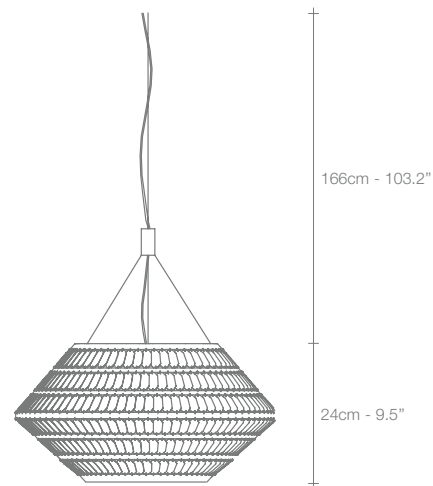

# Stream, Iridescent *Light.*

A stunning design from Christian Lava, Stream is an impressive presence in any room. Stream's design exploits the physical characteristics of the materials used to envelop a room in a unique, immersive light. Here, an elegant thin metal chain appear to flow down from the undulating, nickel-plated frame. These cascading tiers project a streaking, yet tranquil, shadow throughout the room. Design Christian Lava.

160cm - 99.4"

30cm - 11.8"

Ø67cm - 26.4"

Q20S

166cm - 103.2"

24cm - 9.5"

Ø54cm - 21.3"

Q21S