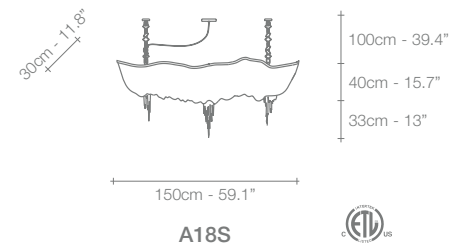

RECOMMENDED BULB		A13S	A14S	A15S	A16S	A17S	A18S	J01S	J03A	J04A
230V	E14 LED	6x6W	8x6W	8x6W	10x6W	10x6W	8x6W	10x6W	4x6W	2x6W
Dimmable with all systems |										
120V	E12 LED	6x5.5W	8x5.5W	8x5.5W	10x5.5W	10x5.5W	8x5.5W	10x5.5W	4x5.5W	2x5.5W
Dimmable with all systems |