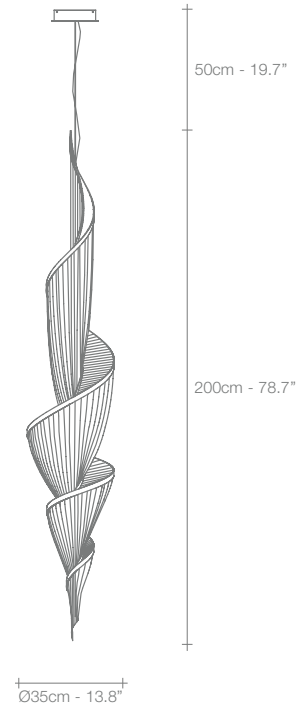

# Epoque, Cyclical *Light.*

Epoque is a light sculpture designed to study chiaroscuro and volumes. The result is a modern expression of these Renaissance-era techniques in a stunning chandelier. Composed of curved, organic lines, Epoque's frame is made of flexible and durable brass metal, suspended by nickel metal chains. Two bands of metal, a central elongated section and an external band of wide arcs, allows the light to envelop a room in reflections of soft light. Epoque has attracted attention from those in the design community with discerning tastes. Epoque is available in nickel, black nickel, gold and bronze finish. Design Stefano Papi & Saviz Yaghmai.