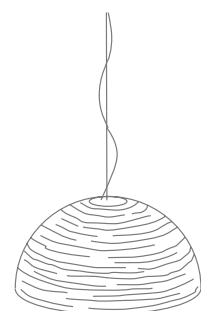

190cm - 74.8"

Ø70cm - 27.6"

M62S

190cm - 74.8"

Ø50cm - 19.7"

M61S

190cm - 74.8"

Ø70cm - 27.6"

M66S

190cm - 74.8"

Ø50cm - 19.7"

M65S

WHITE

NICKEL

GOLD LEAF

RECOMMENDED BULB M61S M62S