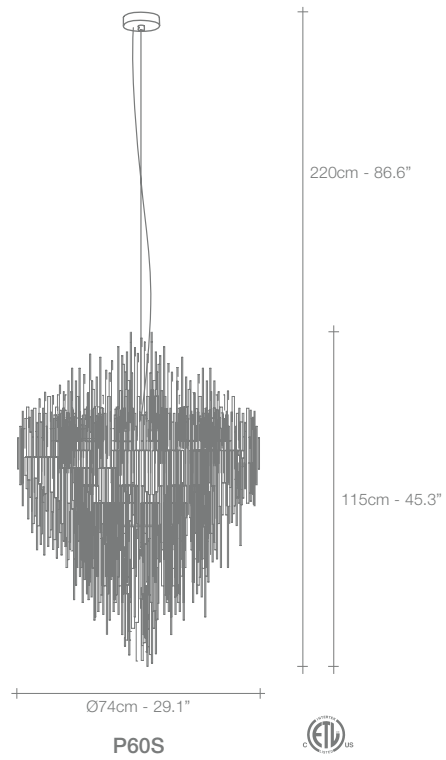

RECOMMENDED BULB P60S

230V E14 LED 6x6W
E27 LED 8W

Dimmable with all systems |

120V E12 LED 6x5.5W
E26 LED 8W

Dimmable with all systems |