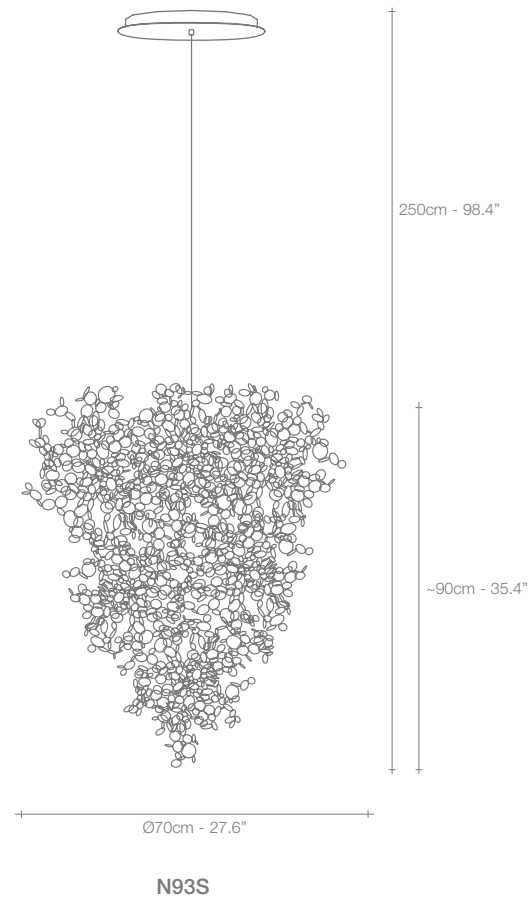

RECOMMENDED BULB		N90S	N91S	N92S	INTEGRATED LED		N93S	N94S	N95S	
230V		G4 12V HALOGEN	3x20W	12x20W	12x20W		LED 3000K	12x2.1W 3285lm	18x2.1W 4930lm	6x2.1W 1640lm
		Dimmer	IGBT	IGBT	IGBT		Dimmer	1-10V DALI	1-10V DALI	1-10V
120V		G4 12V XENON	3x20W	12x20W	12x20W		LED 3000K	12x2.1W 3290lm	18x2.1W 4930lm	6x2.1W 1640lm
		Dimmer	all systems	IGBT TRIAC	IGBT TRIAC		Dimmer	1-10V DALI	no	1-10V

Different dimming options on request, N93S N94S N95S also available 2700K on request