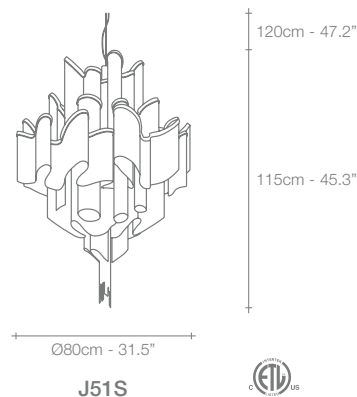

# Stream, Iridescent *Light.*

A stunning design from Christian Lava, Stream is an impressive presence in any room. Stream's design exploits the physical characteristics of the materials used to envelop a room in a unique, immersive light. Here, an elegant thin metal chain appear to flow down from the undulating, nickel-plated frame. These cascading tiers project a streaking, yet tranquil, shadow throughout the room. Design Christian Lava.