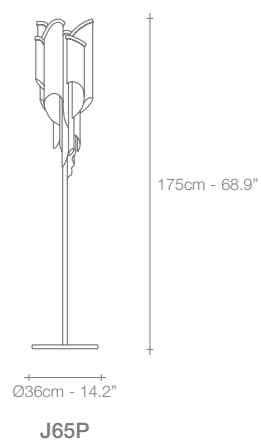

# Stream, Iridescent *Light.*

A stunning design from Christian Lava, Stream is an impressive presence in any room. Stream's design exploits the physical characteristics of the materials used to envelop a room in a unique, immersive light. Here, an elegant thin metal chain appear to flow down from the undulating, nickel-plated frame. These cascading tiers project a streaking, yet tranquil, shadow throughout the room. Design Christian Lava.