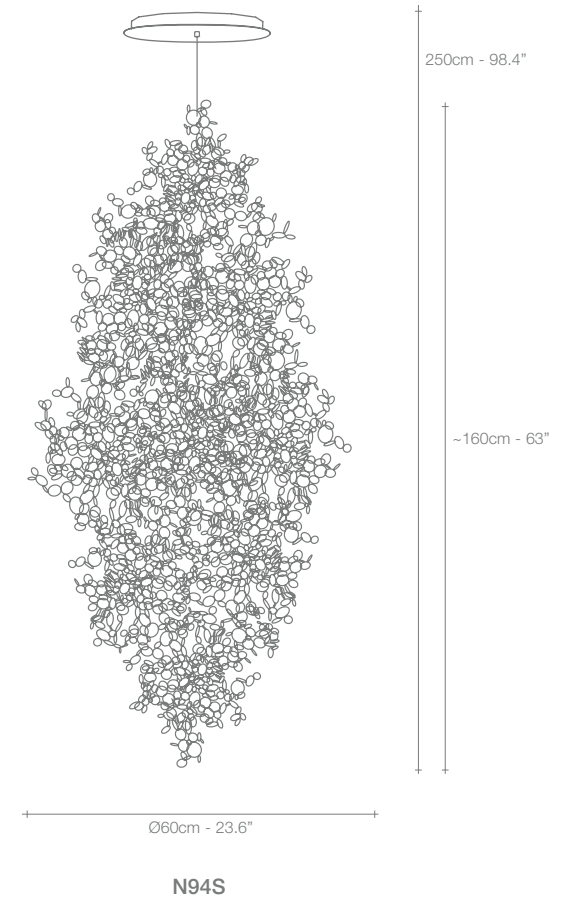

RECOMMENDED BULB		N90S	N91S	N92S	INTEGRATED LED		N93S	N94S	N95S	
230V		G4 12V HALOGEN	3x20W	12x20W	12x20W		LED 3000K	12x2.1W 3285lm	18x2.1W 4930lm	6x2.1W 1640lm
		Dimmer	IGBT	IGBT	IGBT		Dimmer	1-10V DALI	1-10V DALI	1-10V
120V		G4 12V XENON	3x20W	12x20W	12x20W		LED 3000K	12x2.1W 3290lm	18x2.1W 4930lm	6x2.1W 1640lm
		Dimmer	all systems	IGBT TRIAC	IGBT TRIAC		Dimmer	1-10V DALI	no	1-10V

Different dimming options on request, N93S N94S N95S also available 2700K on request