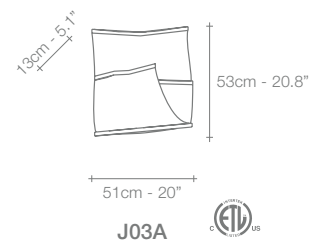

RECOMMENDED BULB		A13S	A14S	A15S	A16S	A17S	A18S	J01S	J03A	J04A
230V	E14 LED	6x6W	8x6W	8x6W	10x6W	10x6W	8x6W	10x6W	4x6W	2x6W
Dimmable with all systems |										
120V	E12 LED	6x5.5W	8x5.5W	8x5.5W	10x5.5W	10x5.5W	8x5.5W	10x5.5W	4x5.5W	2x5.5W
Dimmable with all systems |