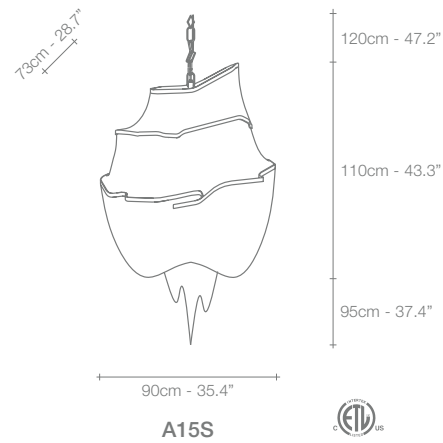

RECOMMENDED BULB		A13S	A14S	A15S	A16S	A17S	A18S	J01S	J03A	J04A
230V	E14 LED	6x6W	8x6W	8x6W	10x6W	10x6W	8x6W	10x6W	4x6W	2x6W
Dimmable with all systems |										
120V	E12 LED	6x5.5W	8x5.5W	8x5.5W	10x5.5W	10x5.5W	8x5.5W	10x5.5W	4x5.5W	2x5.5W
Dimmable with all systems |