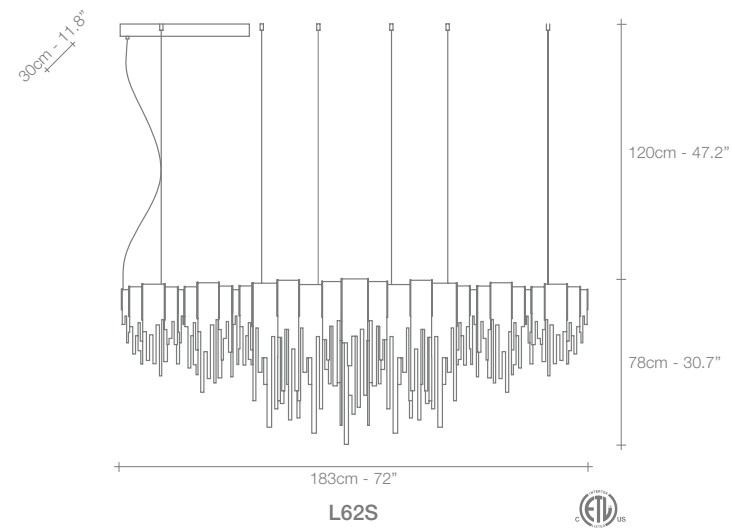

INTEGRATED LED	L60S	L61S	L62S	L63S
230V	LED BOARD 3000K-CRI 90	10x4.5W 5300lm	10x4.5W 5300lm	20x4.5W 10600lm	7x4.5W 3710lm
	Dimmer	1-10V	1-10V	1-10V	1-10V PWM 10-100 Ω
120V	LED BOARD 3000K-CRI 90	10x4.5W 5300lm	10x4.5W 5300lm	20x4.5W 10600lm	7x4.5W 3710lm
	Dimmer	1-10V	1-10V	1-10V	1-10V PWM 10-100 Ω

Different dimming options on request, 2700K LED boards on request