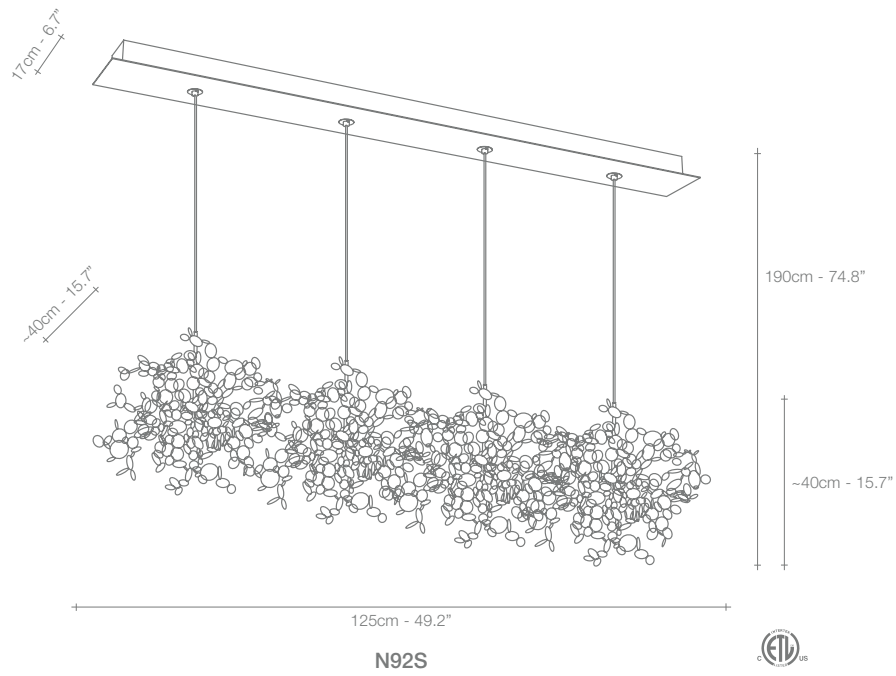

RECOMMENDED BULB		N90S	N91S	N92S	INTEGRATED LED		N93S	N94S	N95S	
230V		G4 12V HALOGEN	3x20W	12x20W	12x20W		LED 3000K	12x2.1W 3285lm	18x2.1W 4930lm	6x2.1W 1640lm
		Dimmer	IGBT	IGBT	IGBT		Dimmer	1-10V DALI	1-10V DALI	1-10V
120V		G4 12V XENON	3x20W	12x20W	12x20W		LED 3000K	12x2.1W 3290lm	18x2.1W 4930lm	6x2.1W 1640lm
		Dimmer	all systems	IGBT TRIAC	IGBT TRIAC		Dimmer	1-10V DALI	no	1-10V

Different dimming options on request, N93S N94S N95S also available 2700K on request