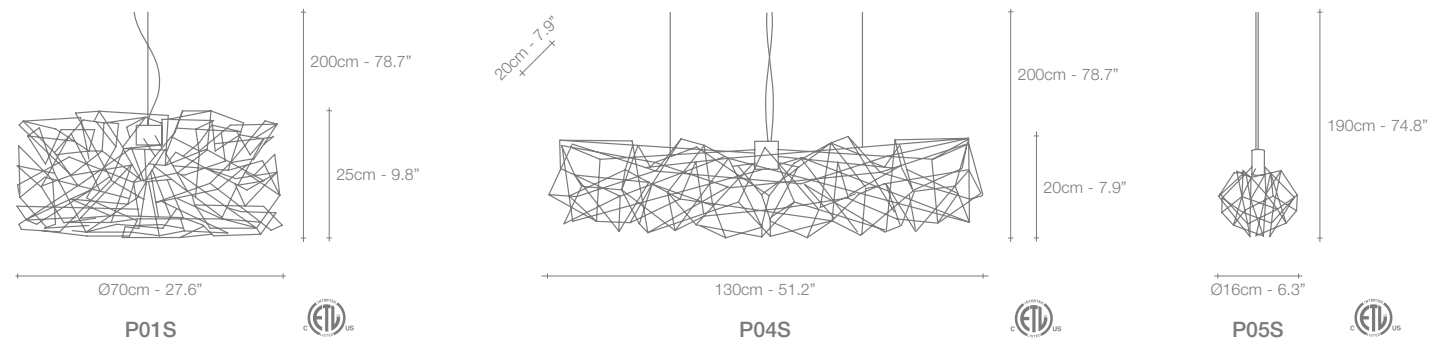

# Etoile, Twinkling in an *indoor Sky.*

Etoile's intricate network of intersecting nickel lines recalls constellations in a clear night sky. Strategically placed bulbs cast a starry light, twinkling as viewers move around the pendant. Through projecting these complex patterns throughout the room, Etoile casts a heavenly glow in any space. Design Christian Lava.