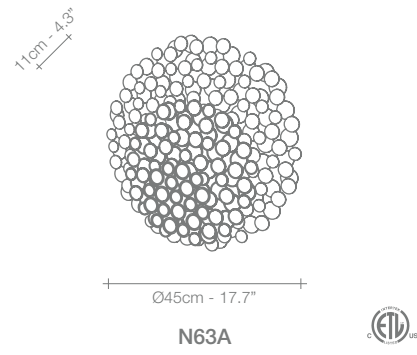

RECOMMENDED BULB	N60S	N62A	N63A	N65L	N66L
230V G9 LED	9x3,5W	4W	2x4W	6x3,5W	6x3,5W
Dimmable with all systems |					

120V G9 LED	9x4W	5W	2x5W	6x4W	6x4W
Dimmable with all systems |