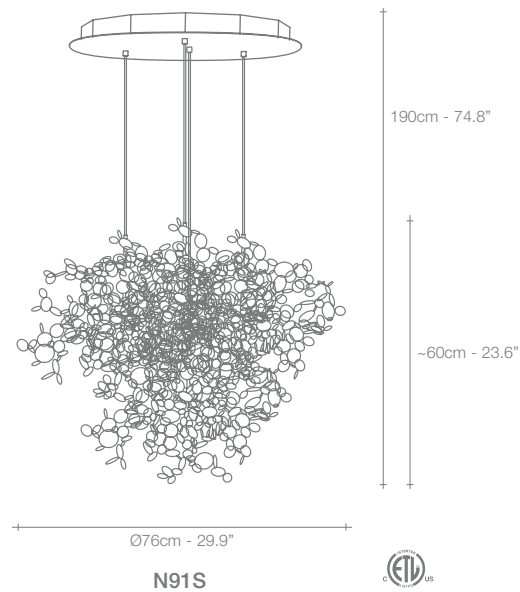

RECOMMENDED BULB		N90S	N91S	N92S	INTEGRATED LED		N93S	N94S	N95S	
230V		G4 12V HALOGEN	3x20W	12x20W	12x20W		LED 3000K	12x2.1W 3285lm	18x2.1W 4930lm	6x2.1W 1640lm
		Dimmer	IGBT	IGBT	IGBT		Dimmer	1-10V DALI	1-10V DALI	1-10V
120V		G4 12V XENON	3x20W	12x20W	12x20W		LED 3000K	12x2.1W 3290lm	18x2.1W 4930lm	6x2.1W 1640lm
		Dimmer	all systems	IGBT TRIAC	IGBT TRIAC		Dimmer	1-10V DALI	no	1-10V

Different dimming options on request, N93S N94S N95S also available 2700K on request