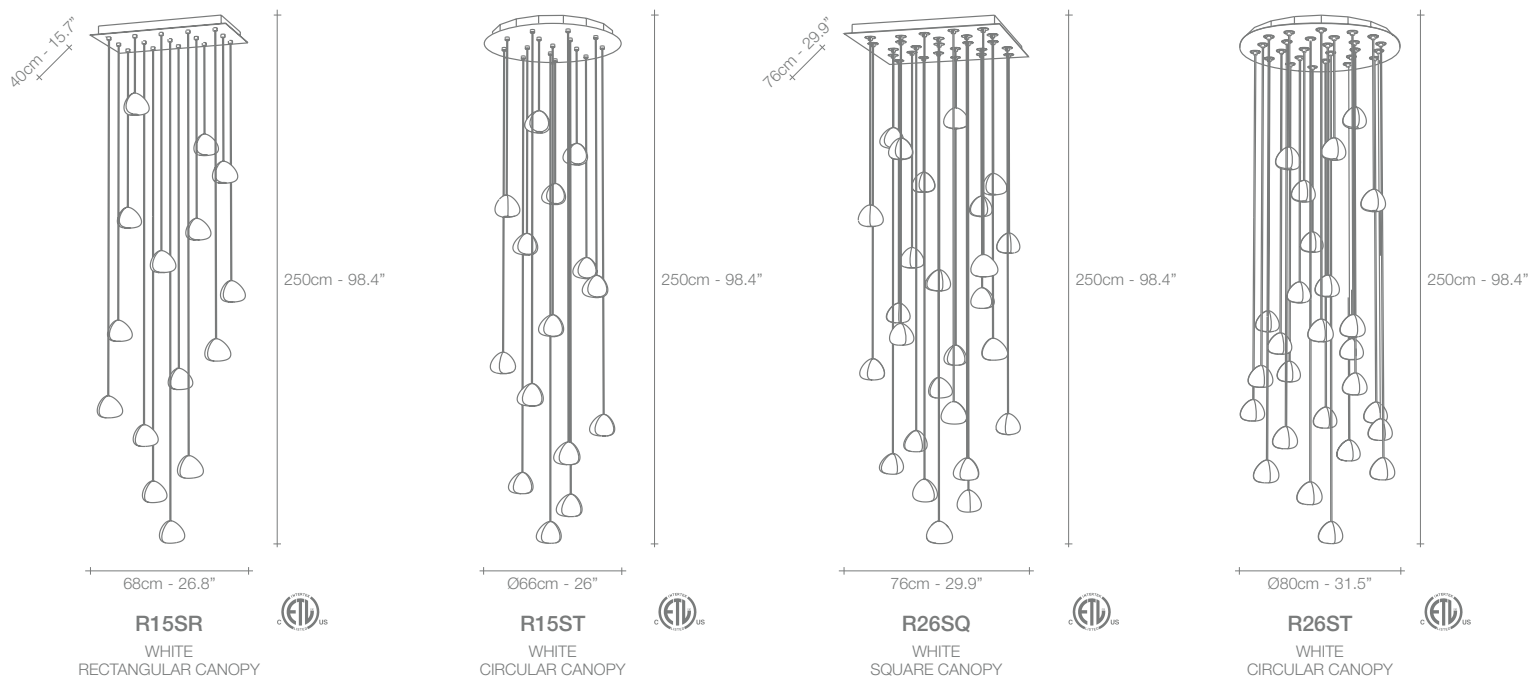

RECOMMENDED BULB		R01S	R03S	R05S	R07S	R15SR	R15ST	R26SQ	R26ST
230V	G4 12V HALOGEN	10W	3x10W	5x10W	7x10W	15x10W	15x10W	26x10W	26x10W
	Dimmer	IGBT	IGBT TRIAC	IGBT TRIAC	IGBT TRIAC	IGBT TRIAC	IGBT TRIAC	IGBT TRIAC	IGBT TRIAC
120V	G4 12V XENON	10W	3x10W	5x10W	7x10W	15x10W	15x10W	26x10W	26x10W
	Dimmer	IGBT	IGBT	IGBT TRIAC	IGBT TRIAC	IGBT TRIAC	IGBT TRIAC	IGBT TRIAC	IGBT TRIAC

Mizu can be manufactured to work with LED light source on request or with integrated LED 3000K (not ETL). Different dimming options on request