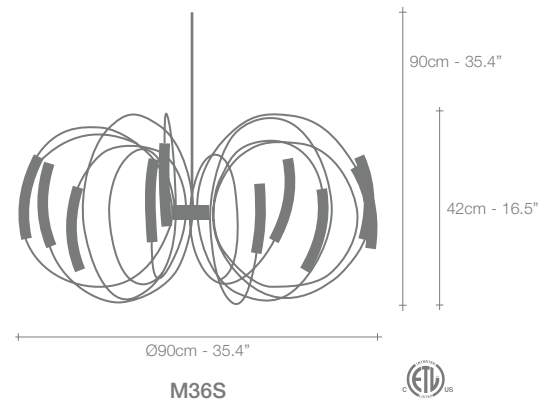

# Hook, an Alluring *Design.*

Hook, comprised of a series of arched arms, creates an enticing light that draws people towards it. Bathing the room in a soft glow, viewers are easily captured by Hook's inviting elegance. Its clean design lends well in a variety of settings, casting a light that is equally suitable in commercial or residential environments. Design Jean François Crochet.