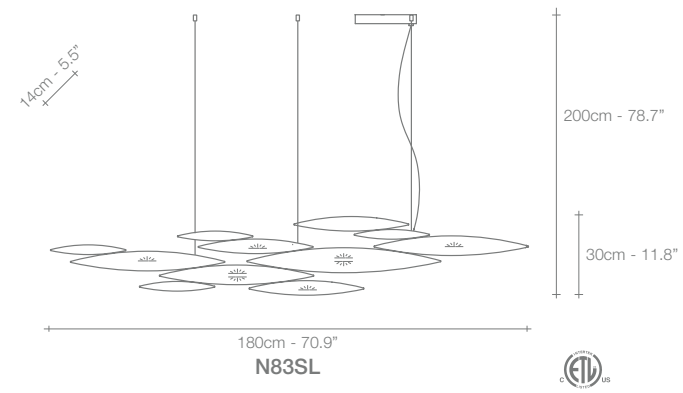

INTEGRATED LED	N80SL	N81SL	N82SL	N83SL	N85ALB
230V	LED BOARD	10x4,5W	10x4,5W	7x4,5W	8x4,5W	2x4,5W
	3000K-CRI 90	5300lm	5300lm	3710lm	4240lm	1060lm
	Dimmer	1-10V	1-10V	1-10V PWM 10-100 Ω	1-10V PWM 10-100 Ω	no
120V	LED BOARD	10x4,5W	10x4,5W	7x4,5W	8x4,5W	2x4,5W
	3000K-CRI 90	5300lm	5300lm	3710lm	4240lm	1060lm
	Dimmer	1-10V	1-10V	1-10V PWM 10-100 Ω	1-10V PWM 10-100 Ω	no

Different dimming options on request, 2700K LED boards on request