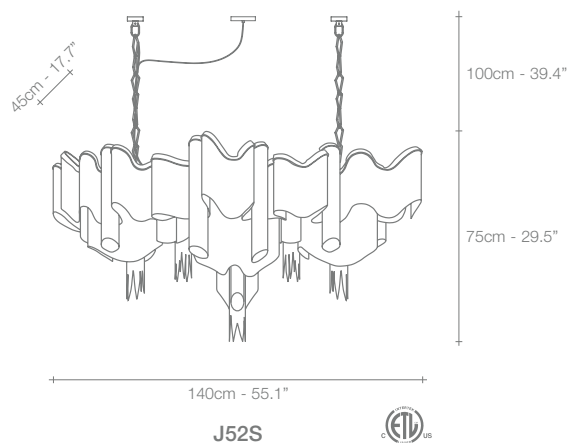

# Stream, Iridescent *Light.*

A stunning design from Christian Lava, Stream is an impressive presence in any room. Stream's design exploits the physical characteristics of the materials used to envelop a room in a unique, immersive light. Here, an elegant thin metal chain appear to flow down from the undulating, nickel-plated frame. These cascading tiers project a streaking, yet tranquil, shadow throughout the room. Design Christian Lava.