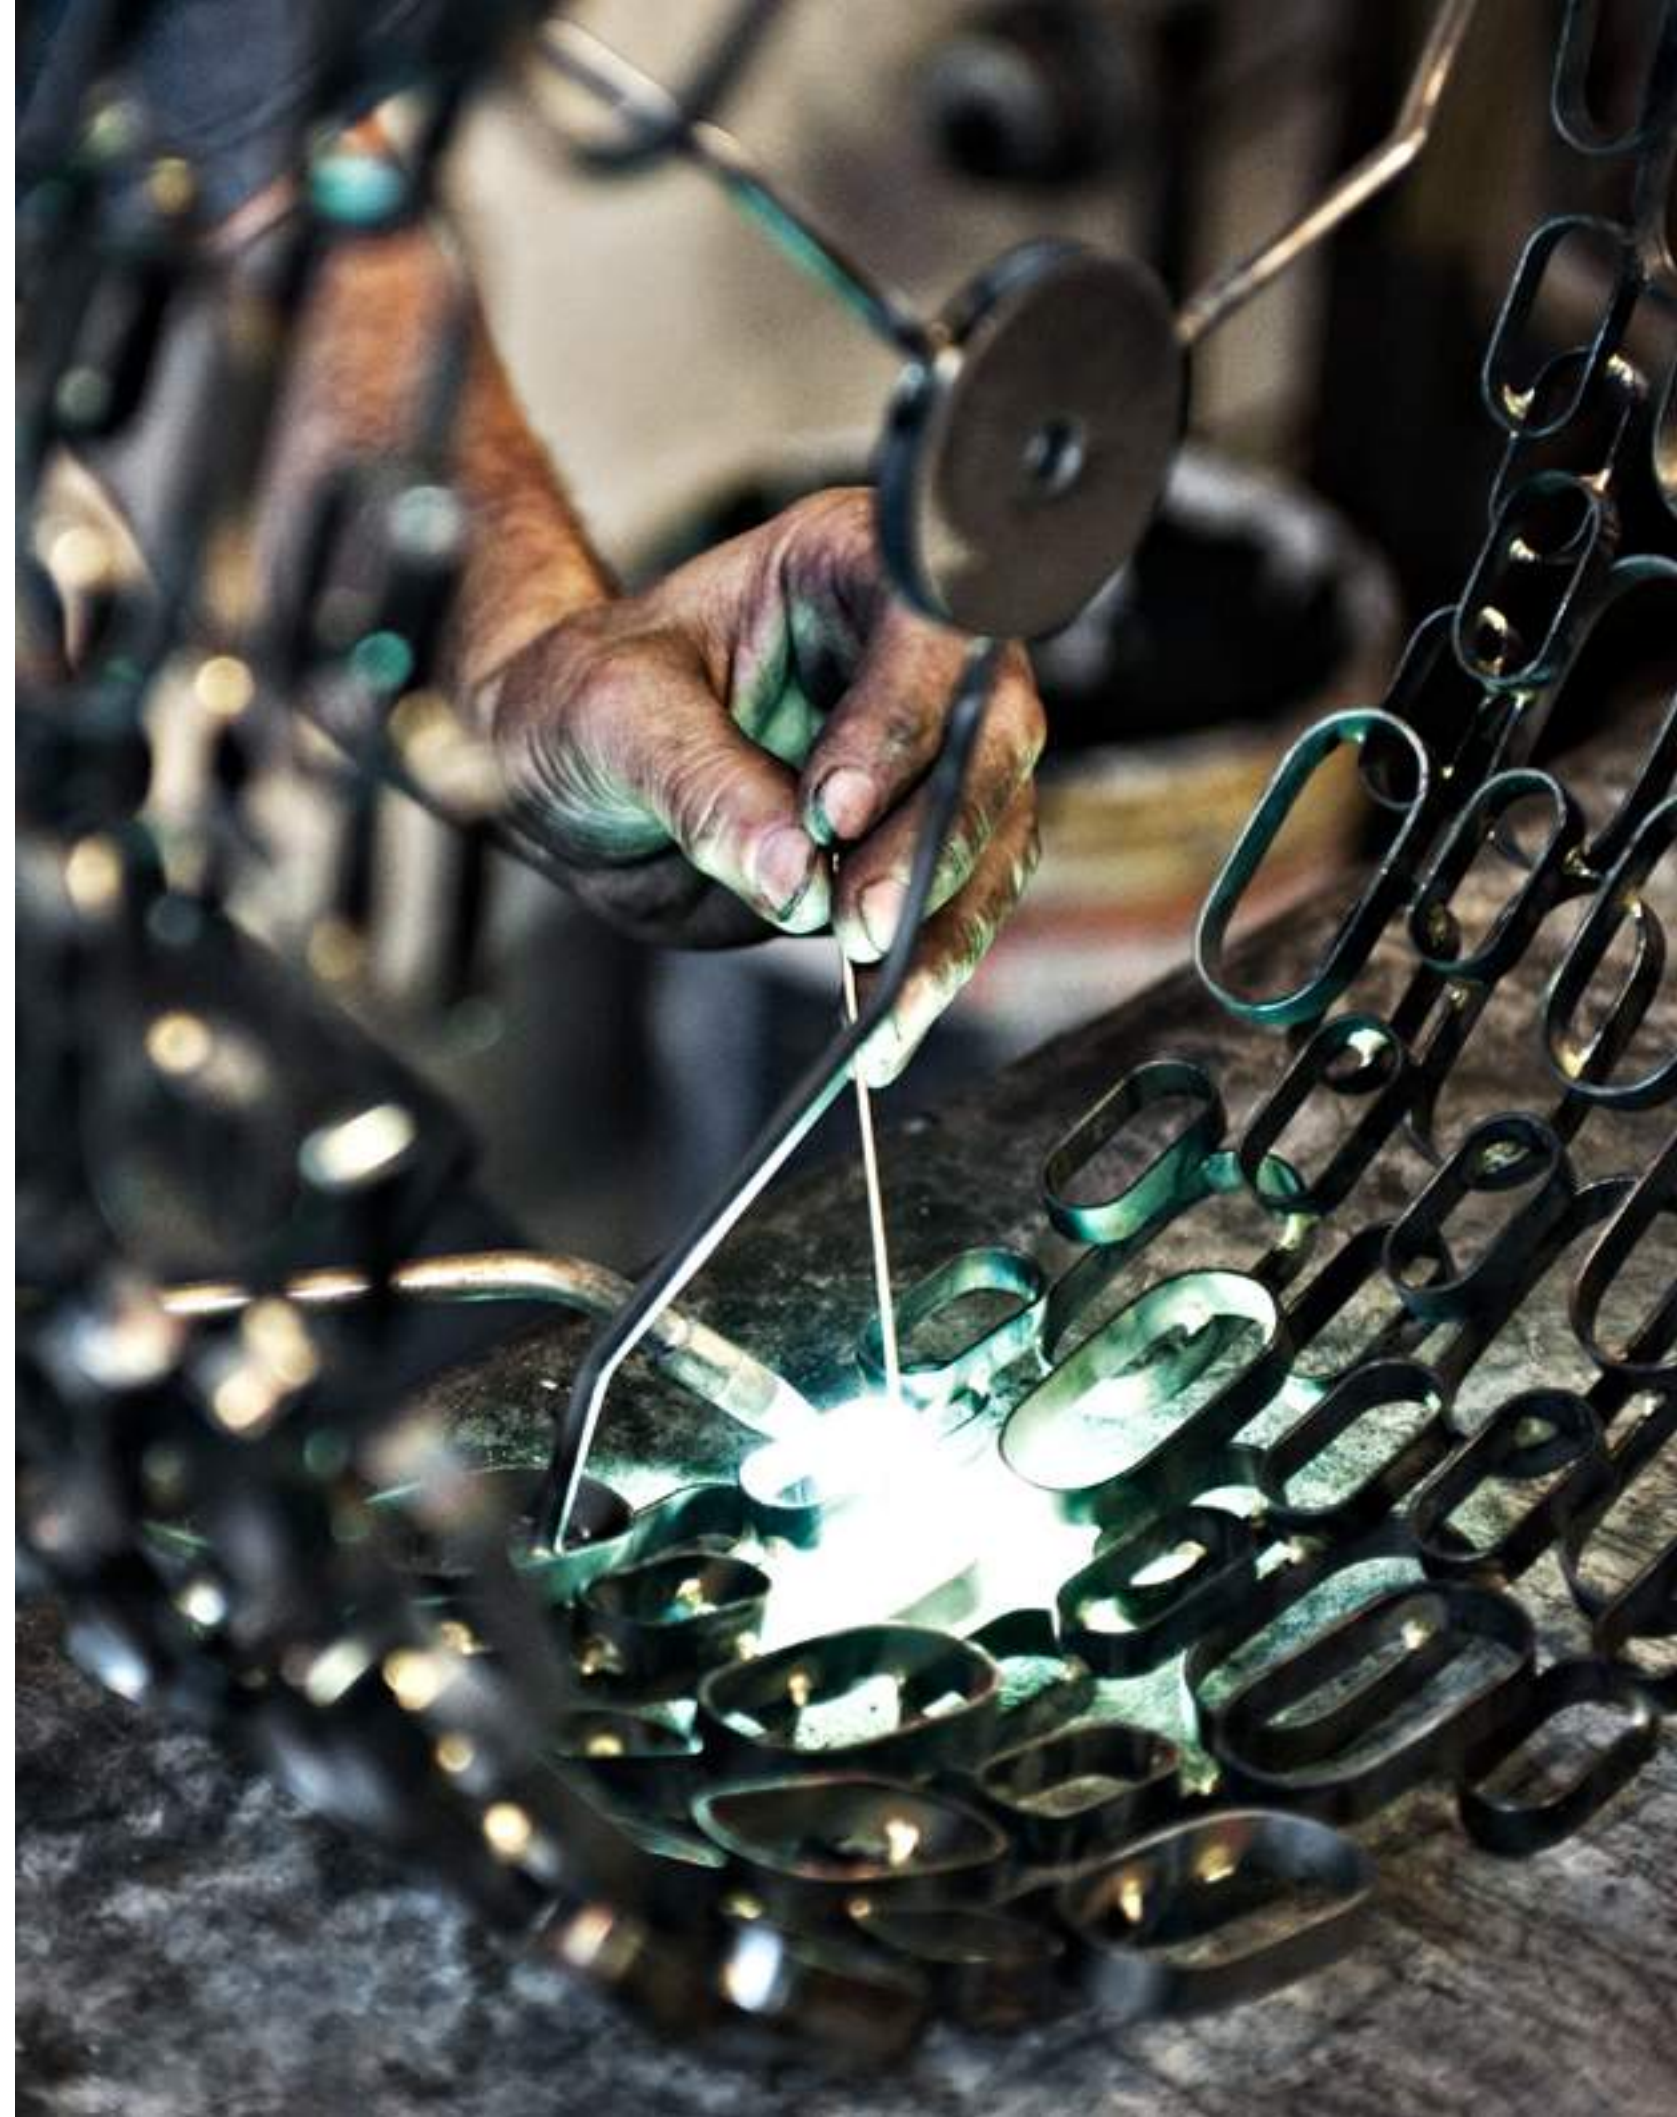

TERZANI
LA LUCE PENSATA

All products in the Terzani collections are inspired by a return to noble artisan traditions. Every object is carefully created using craft techniques and for this reason certain details may vary from product to product. These variations are not imperfections but characteristic peculiarities of the production process. Terzani reserves the right to modify its products in order to improve its features.

Product reproduction on paper may result in a misrepresentation of some colors. For updated technical data please refer to our current price list or our website. For updates on etl ®, please visit our website or call our customer service. For ® certification please refer to our current price list or our website. For informations about Patent & Design Registration please visit: www.terzani.com/patents

Terzani srl

Via Castelpulci Int.9
50018 Scandicci Firenze Italy
Office +39 055 722021
info@terzani.com

Terzani Usa, Inc.

2501 SW 56th Ave
Pembroke Park FL 33023
Office 954 438 7779
Toll free 1 866 380 5412
info@terzaniusa.com

Creative Direction Terzani
Art Direction Camilla Cordella
Photos Leonardo Beglieri
Photo (pages 20-21) Riccardo Urnato
Digital imaging Fulvio Gallotti
Eu (Italy) 2019

terzani.com

© terzani 2019