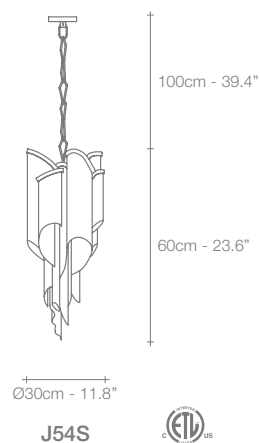

# Stream, Iridescent *Light.*

A stunning design from Christian Lava, Stream is an impressive presence in any room. Stream's design exploits the physical characteristics of the materials used to envelop a room in a unique, immersive light. Here, an elegant thin metal chain appear to flow down from the undulating, nickel-plated frame. These cascading tiers project a streaking, yet tranquil, shadow throughout the room. Design Christian Lava.