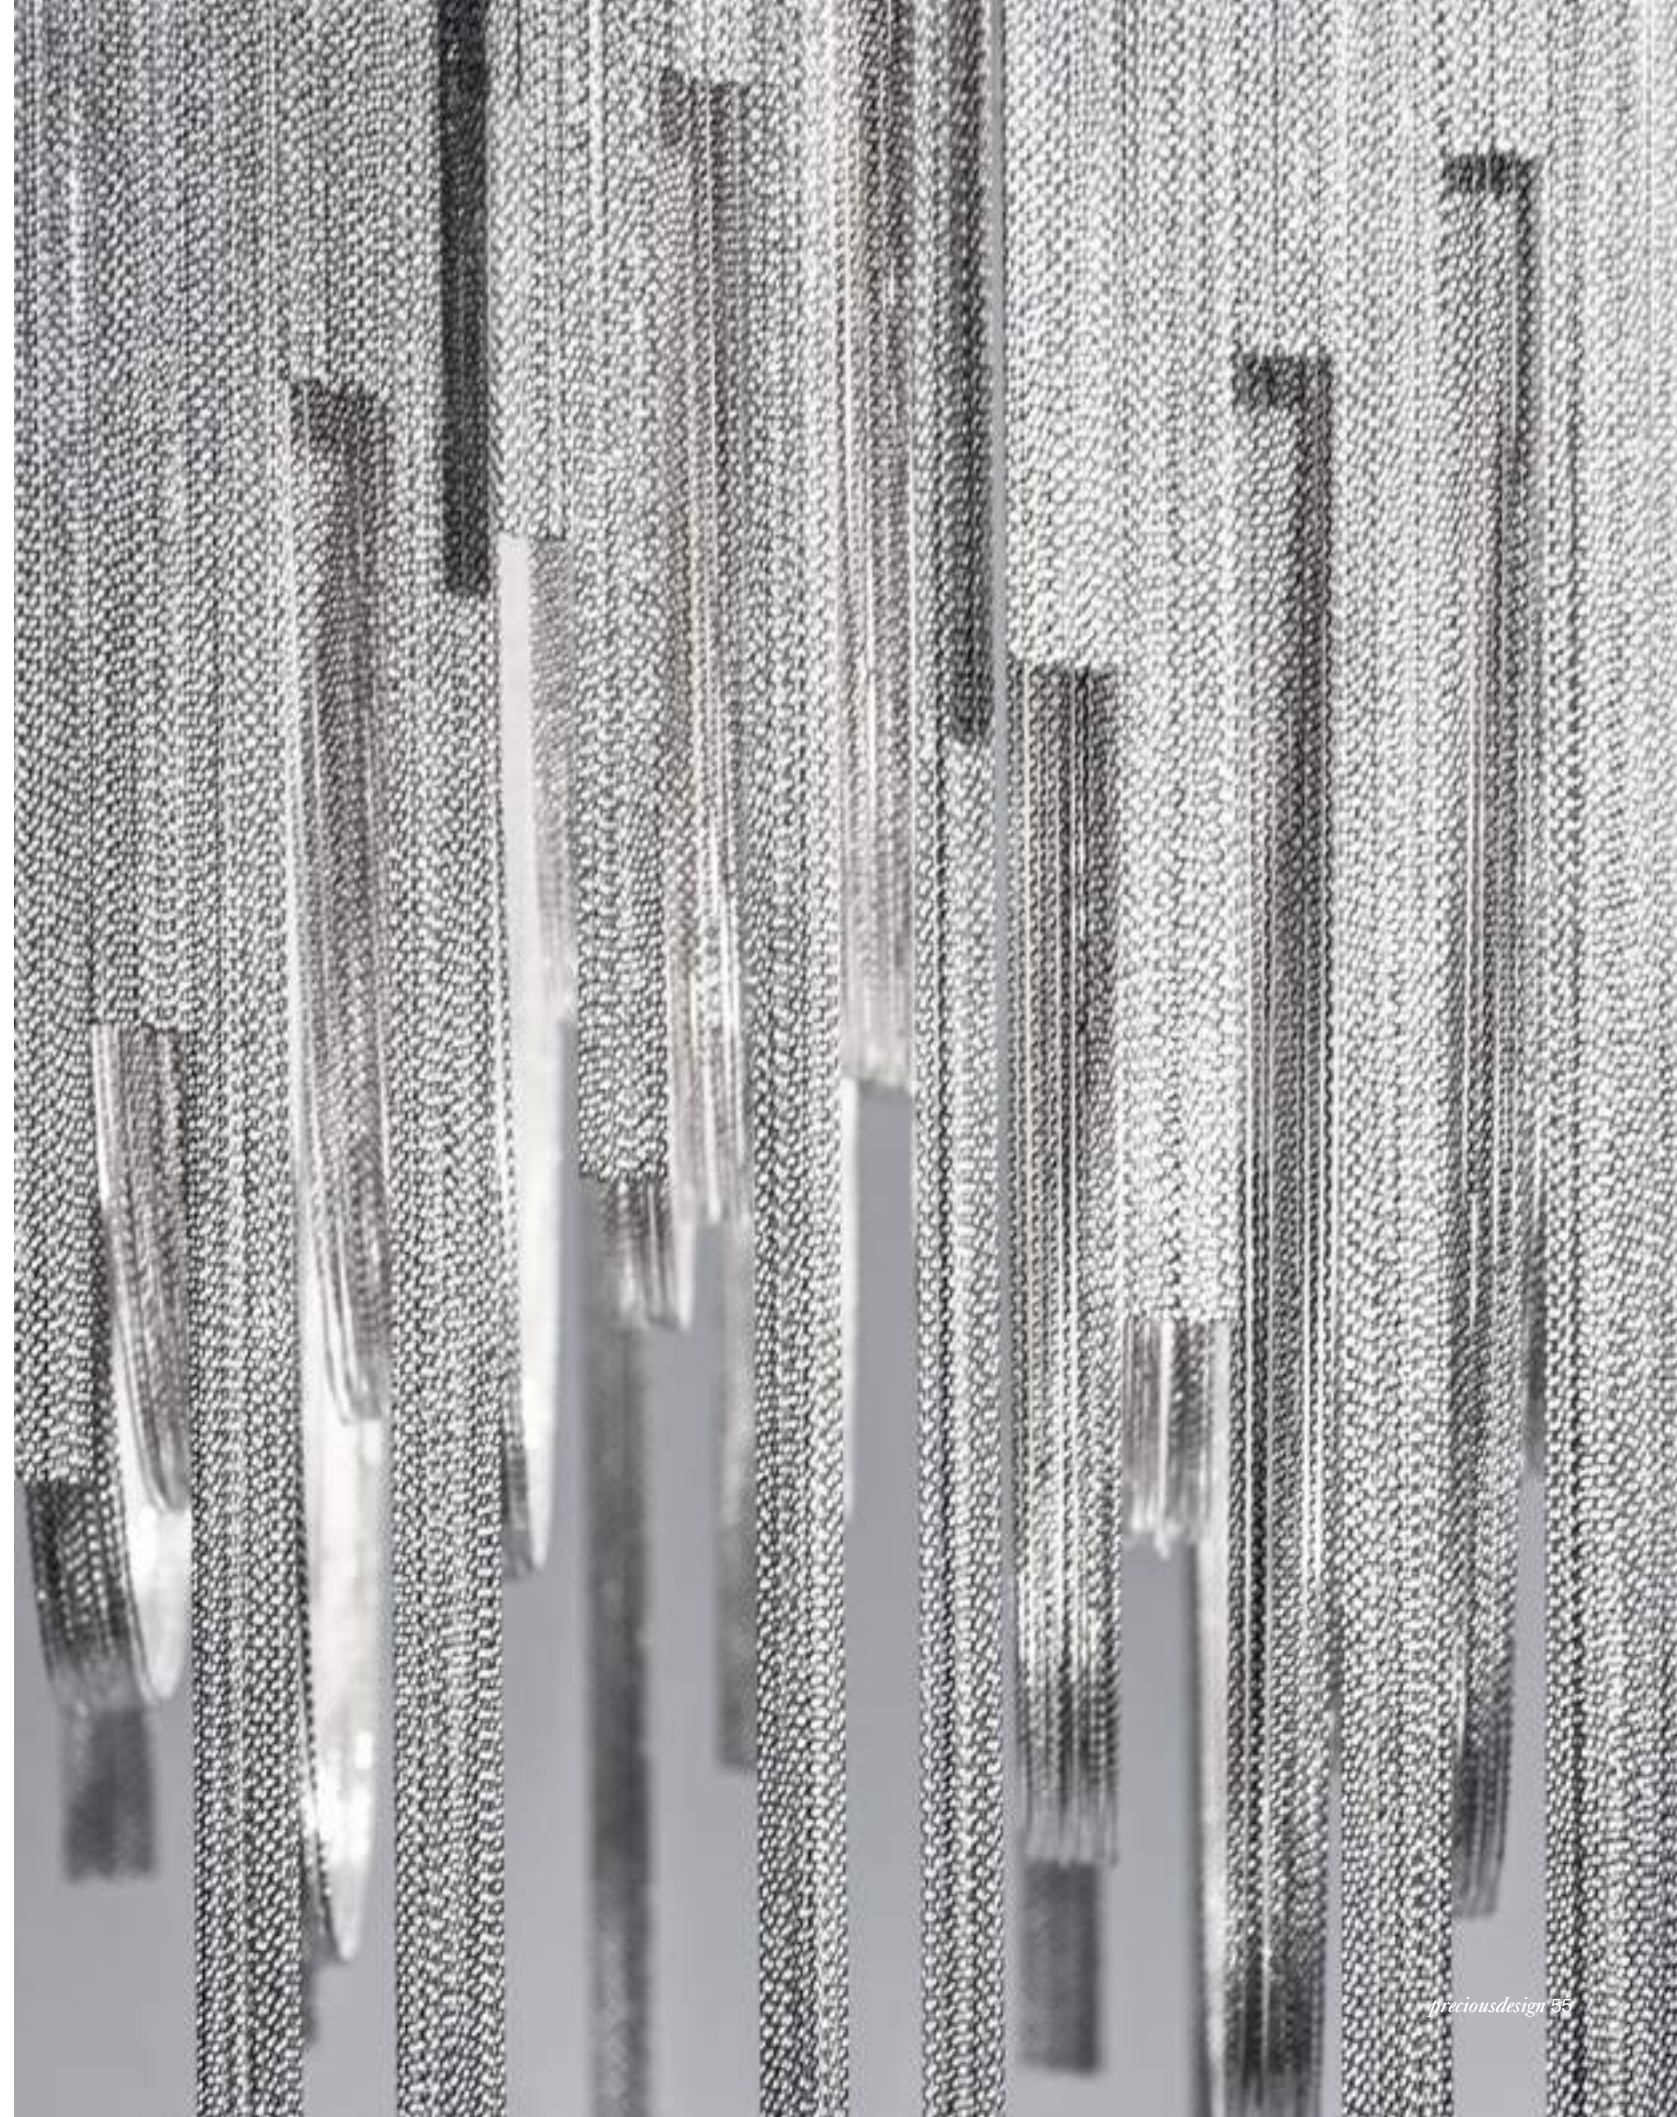

INTEGRATED LED	L60S	L61S	L62S	L63S
230V	LED BOARD 3000K-CRI 90	10x4.5W 5300lm	10x4.5W 5300lm	20x4.5W 10600lm	7x4.5W 3710lm
	Dimmer	1-10V	1-10V	1-10V	1-10V PWM 10-100 Ω
120V	LED BOARD 3000K-CRI 90	10x4.5W 5300lm	10x4.5W 5300lm	20x4.5W 10600lm	7x4.5W 3710lm
	Dimmer	1-10V	1-10V	1-10V	1-10V PWM 10-100 Ω

Different dimming options on request, 2700K LED boards on request