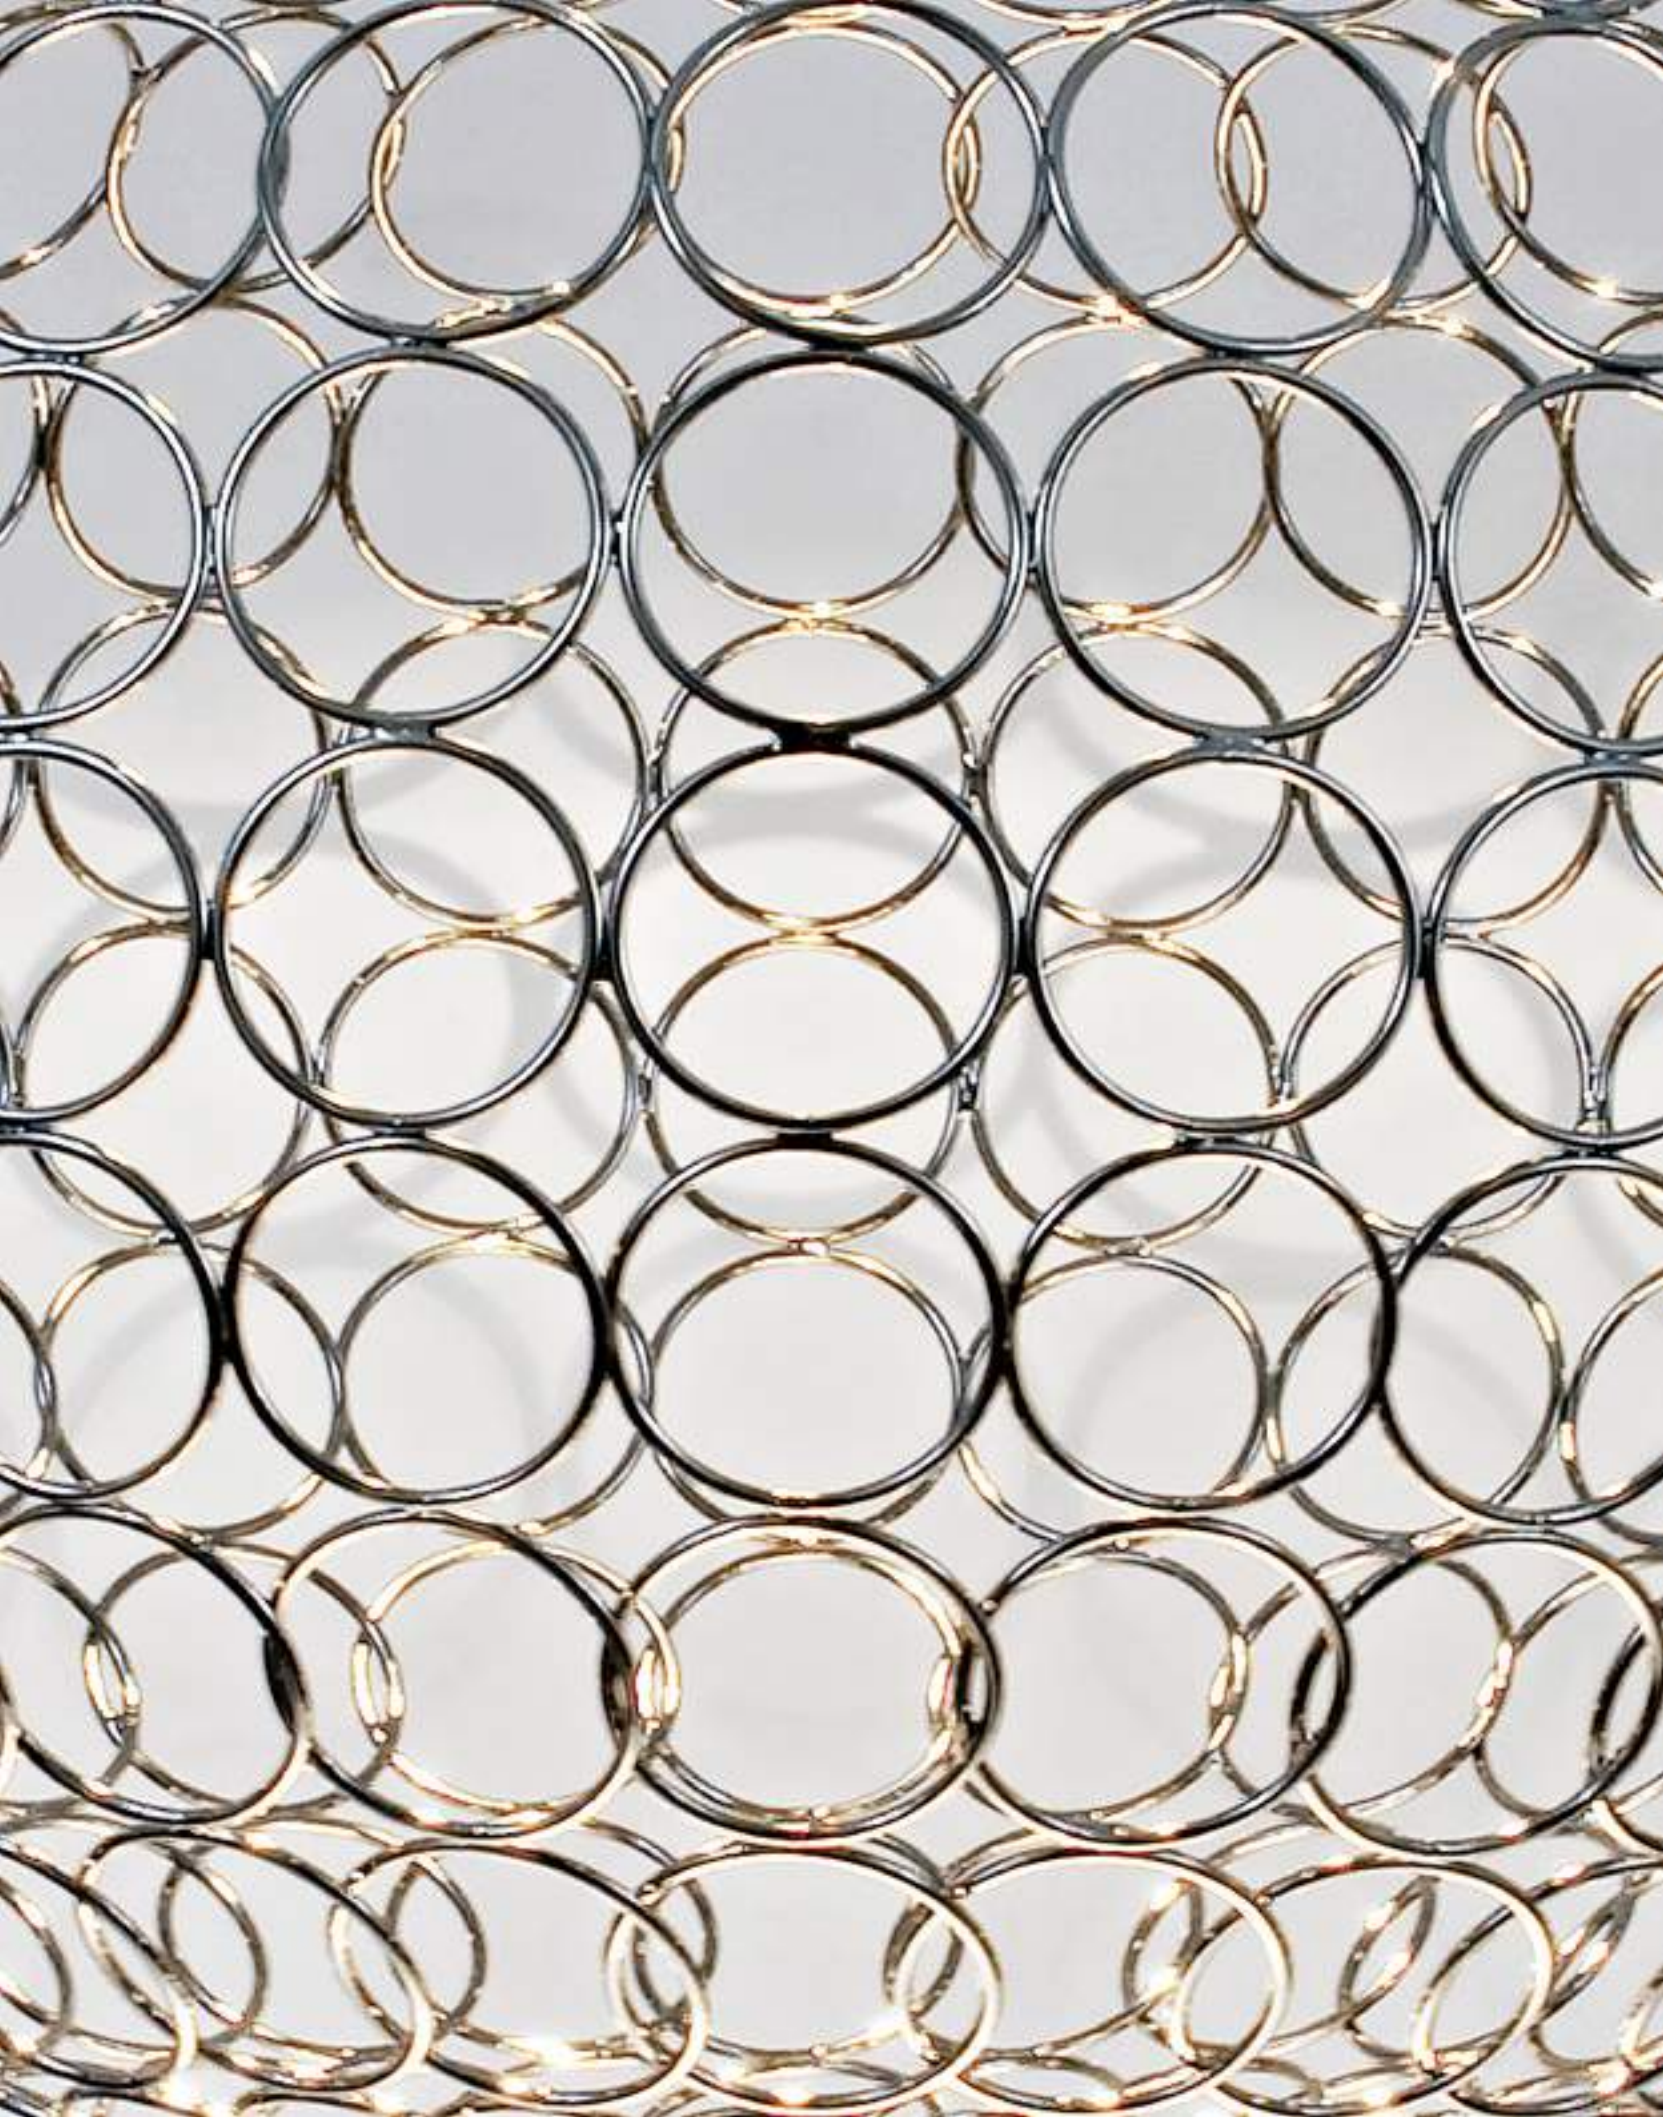

# G.r.a, gyrating Romantic *rings of Light.*

This clean, precise form is the result of hours of labor by our artisans, who meticulously weld each ring together. G.r.a. is a delicate, refined pendant whose intricate shape belies its romantic glow. Available as an oval or a sphere, and finished in nickel or gold, G.r.a. serves as an elegant, unobtrusive complement to any room. Design Bruno Rainaldi.