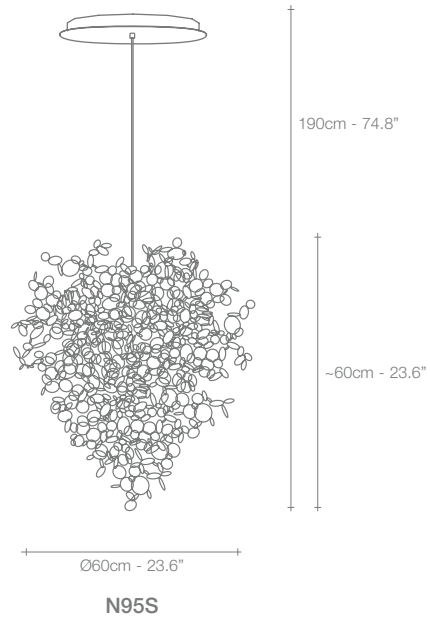

RECOMMENDED BULB		N90S	N91S	N92S	INTEGRATED LED		N93S	N94S	N95S	
230V		G4 12V HALOGEN	3x20W	12x20W	12x20W		LED 3000K	12x2.1W 3285lm	18x2.1W 4930lm	6x2.1W 1640lm
		Dimmer	IGBT	IGBT	IGBT		Dimmer	1-10V DALI	1-10V DALI	1-10V
120V		G4 12V XENON	3x20W	12x20W	12x20W		LED 3000K	12x2.1W 3290lm	18x2.1W 4930lm	6x2.1W 1640lm
		Dimmer	all systems	IGBT TRIAC	IGBT TRIAC		Dimmer	1-10V DALI	no	1-10V

Different dimming options on request, N93S N94S N95S also available 2700K on request