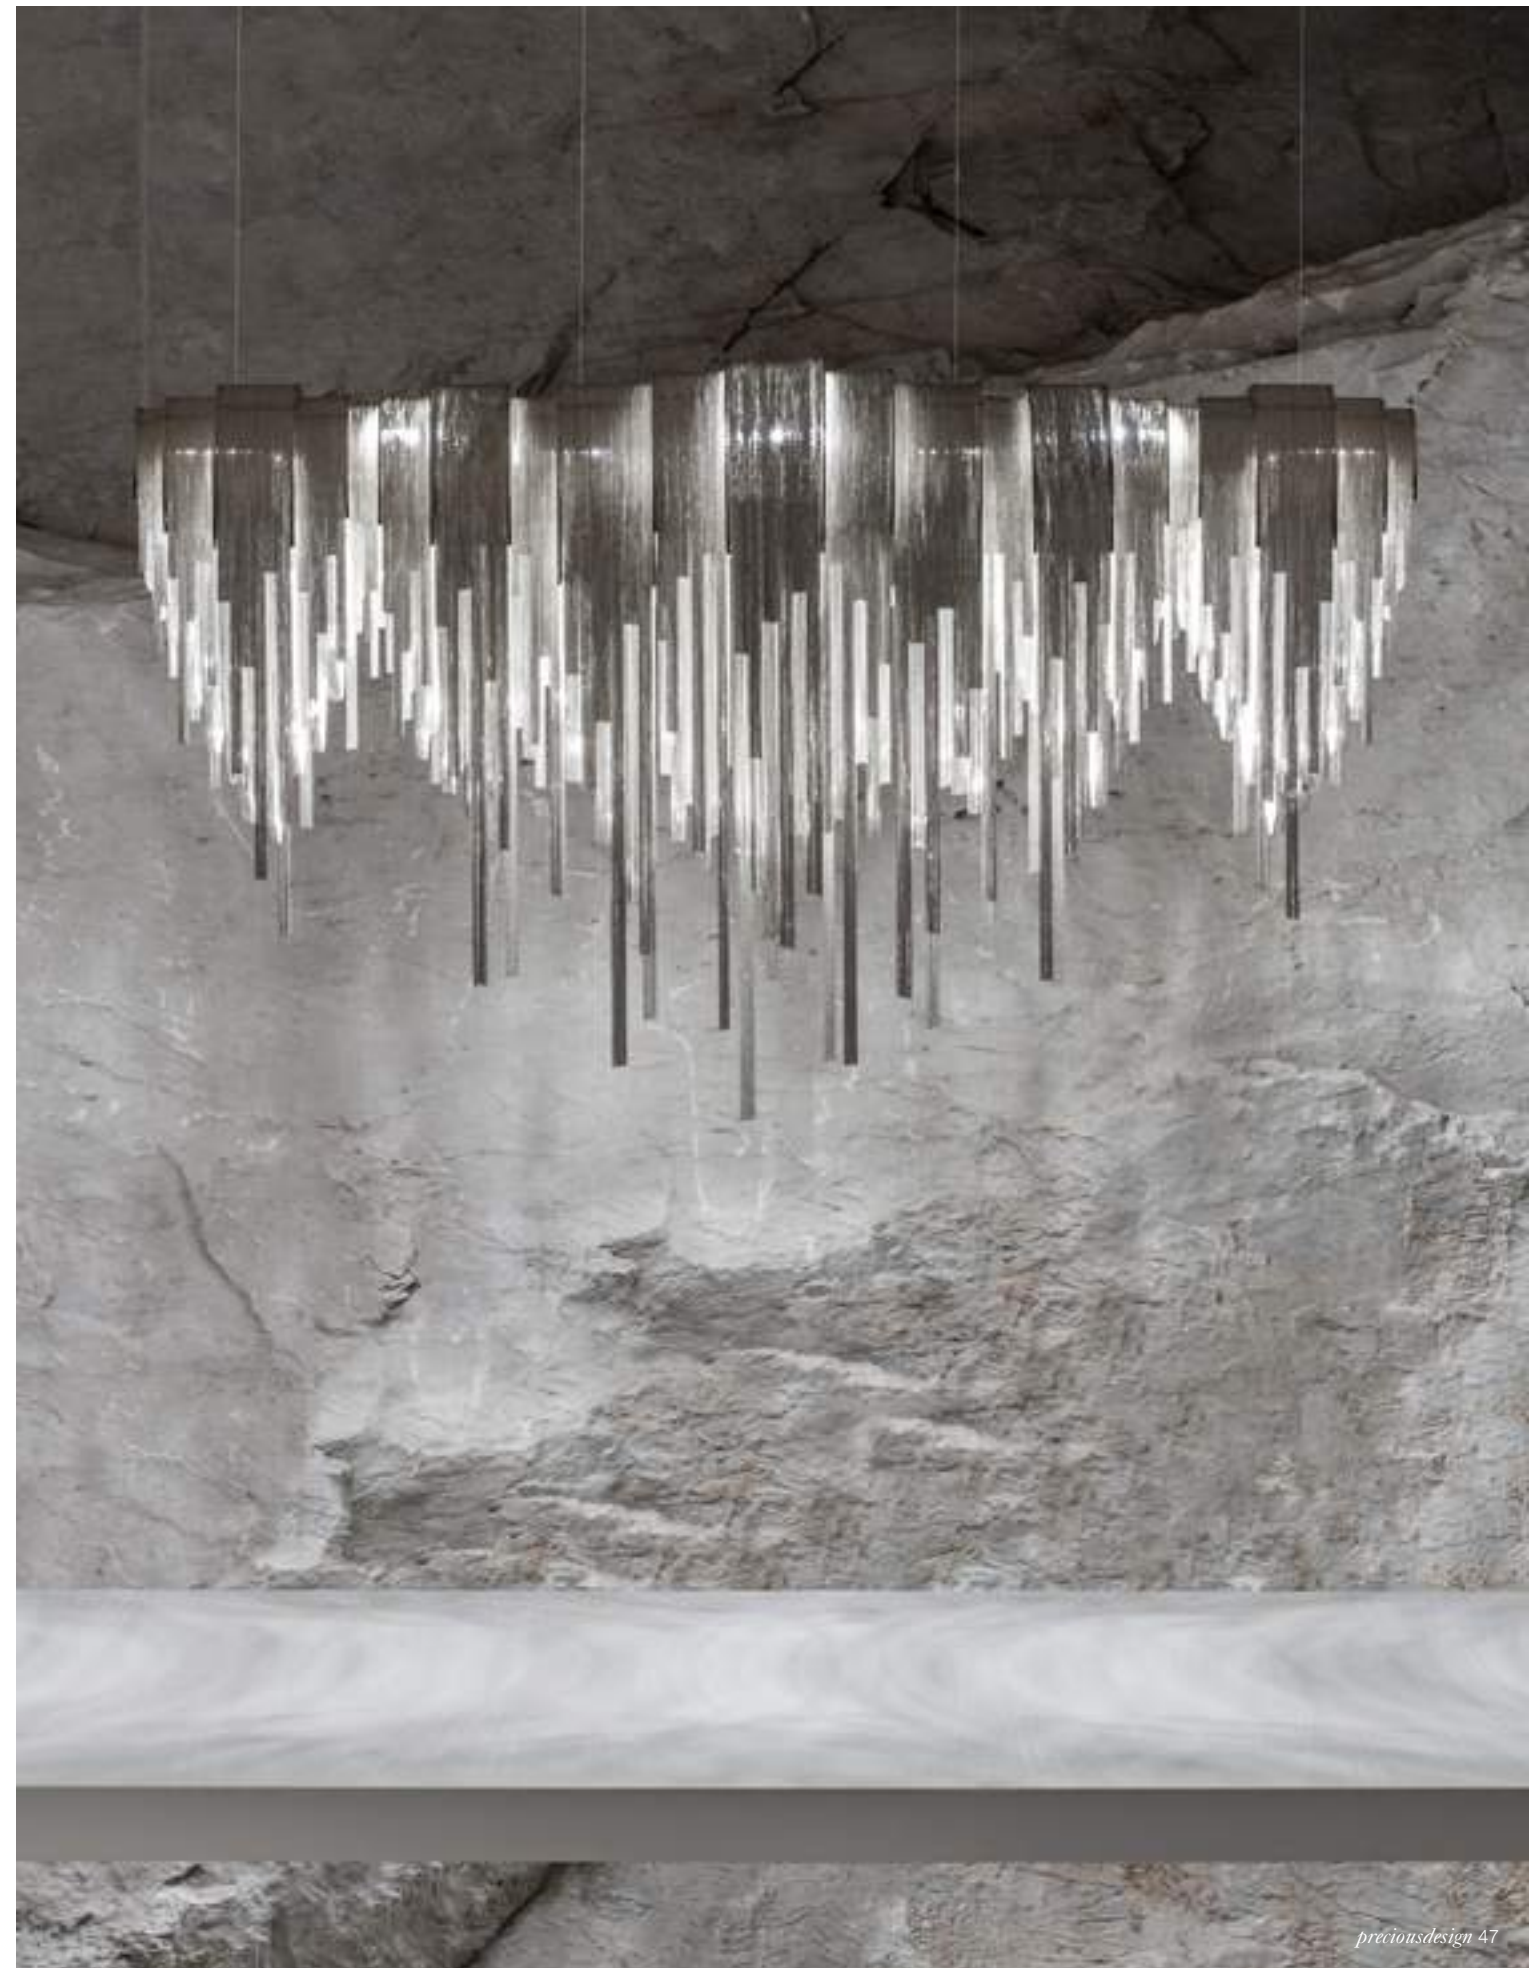

Volver, Breath of new *Light.*

At Terzani, we are fortunate to work with some of the brightest young stars in Italian design. For Volver, designer Diego Bassetti and architect Andrea Panzieri of Studio 14, protégés of Bruno Rainaldi, applied their multidisciplinary approach to create Terzani's first LED suspension light. This geometric design combines thin nickel chains with the latest in LED technology to create a light that is both elegant and modern. A breath of new light, Volver melds technology and art to achieve a new level of luxury. Design Studio 14.