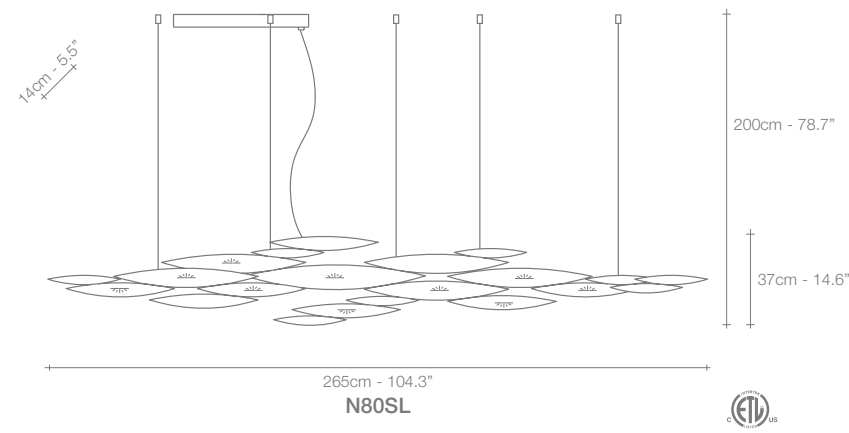

INTEGRATED LED	N80SL	N81SL	N82SL	N83SL	N85ALB
230V	LED BOARD	10x4,5W	10x4,5W	7x4,5W	8x4,5W	2x4,5W
	3000K-CRI 90	5300lm	5300lm	3710lm	4240lm	1060lm
	Dimmer	1-10V	1-10V	1-10V PWM 10-100 Ω	1-10V PWM 10-100 Ω	no
120V	LED BOARD	10x4,5W	10x4,5W	7x4,5W	8x4,5W	2x4,5W
	3000K-CRI 90	5300lm	5300lm	3710lm	4240lm	1060lm
	Dimmer	1-10V	1-10V	1-10V PWM 10-100 Ω	1-10V PWM 10-100 Ω	no

Different dimming options on request, 2700K LED boards on request