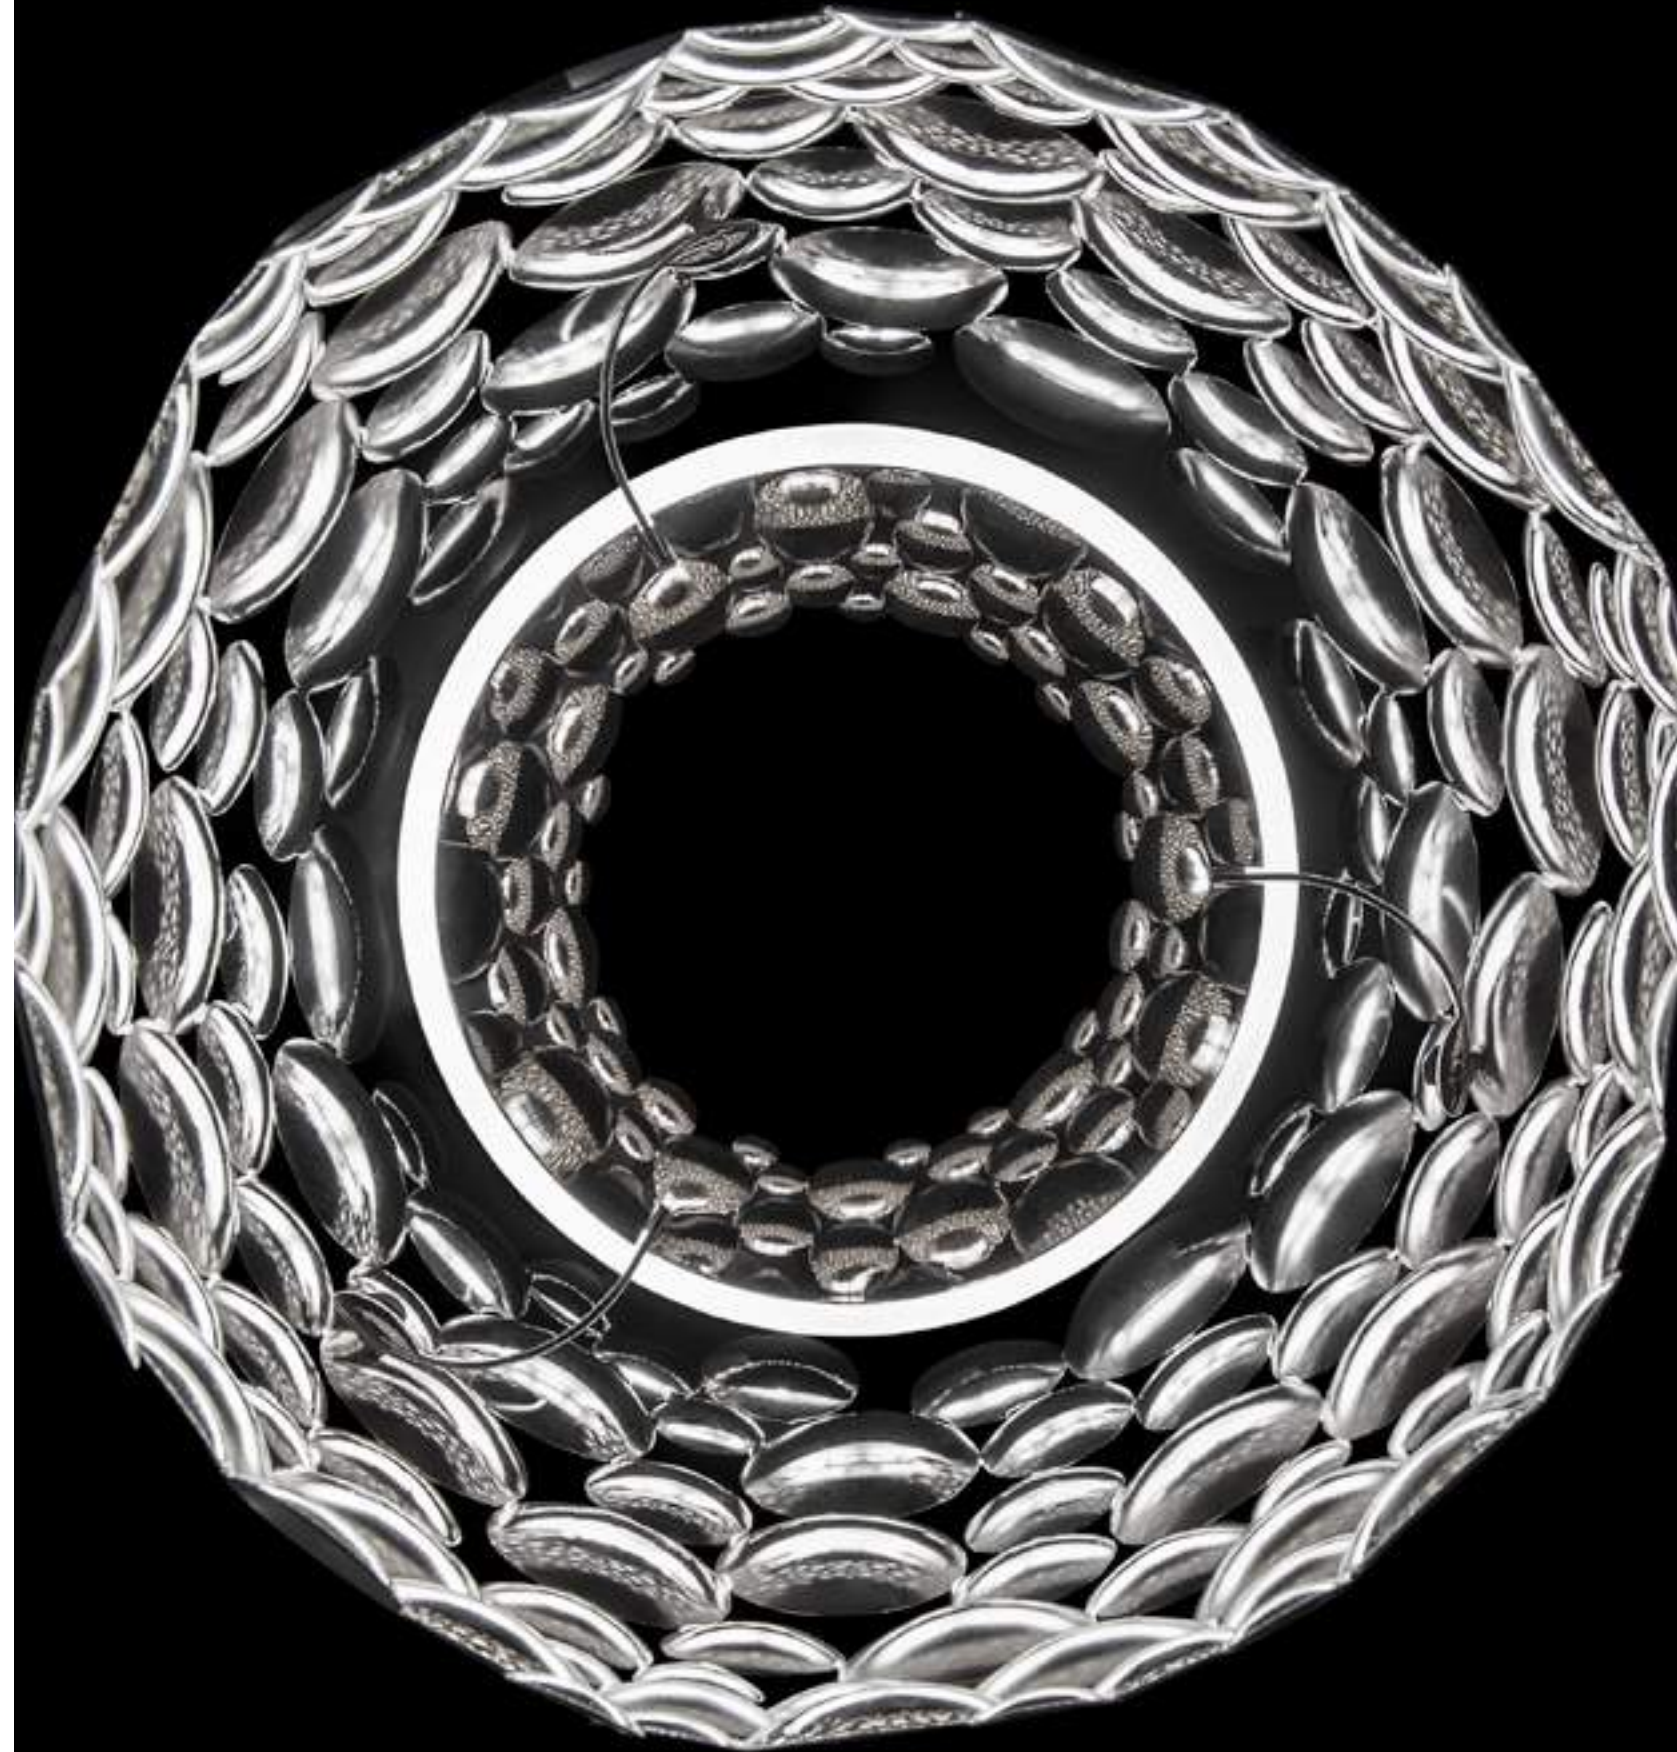

INTEGRATED LED	Q62S	Q61S	Q63P
230V	LED BOARD 3000K-CRI 90	6x4,5W 3180lm	6x4,5W 3180lm	6x4,5W 3180lm
	Dimmer	1-10V	1-10V	no
120V	LED BOARD 3000K-CRI 90	6x4,5W 3180lm	6x4,5W 3180lm	6x4,5W 3180lm
	Dimmer	1-10V	1-10V	no

Different dimming options on request, 2700K LED boards on request