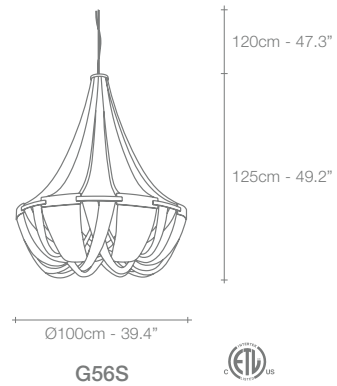

RECOMMENDED BULB		G55S	G56S	G57S	G60L	G61L	G62L
230V		8x3,5W	12x3,5W	14x3,5W	8x3,5W	10x3,5W	12x3,5W
		Dimmable with all systems |					

120V		8x4W	12x4W	14x4W	8x4W	10x4W	12x4W
		Dimmable with all systems |