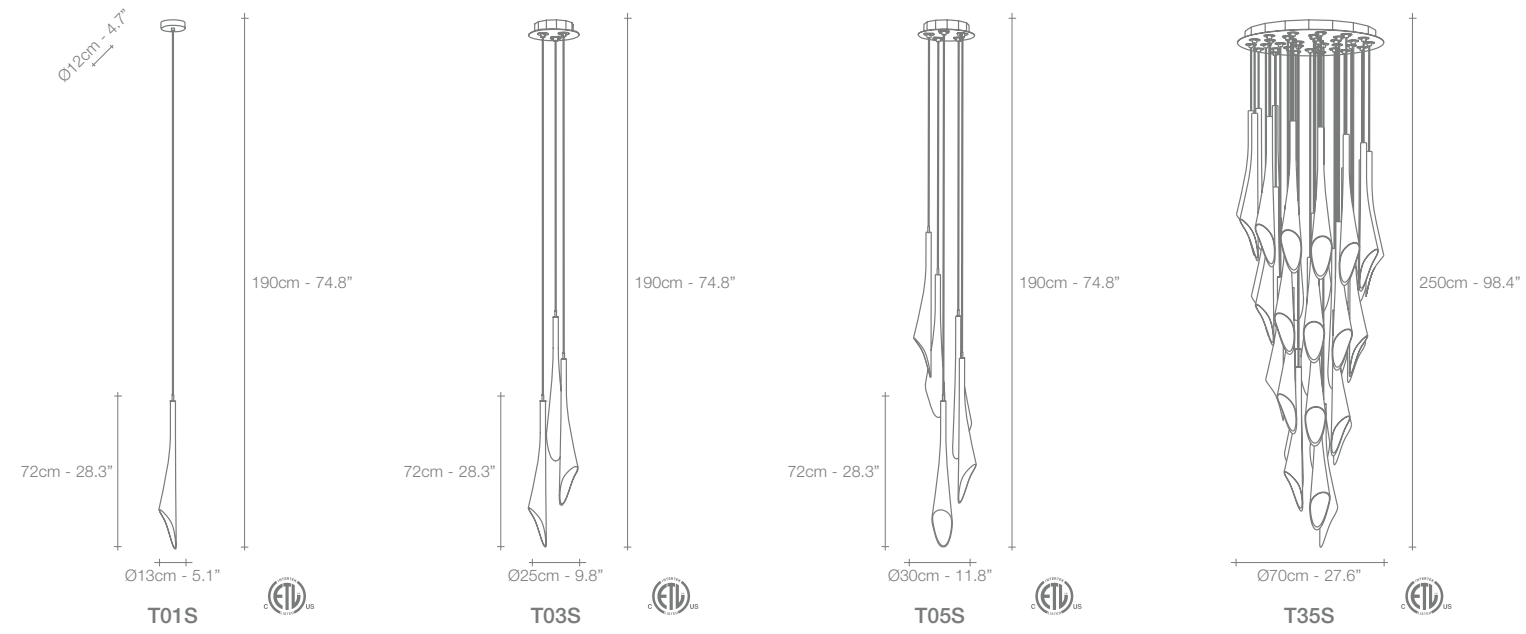

RECOMMENDED BULB	T01S	T03S	T05S	T35S	T03SR	T05SR
230V	G4 12V HALOGEN	20W	3x20W	5x20W	35x10W	3x20W	5x20W
	Dimmer	IGBT	IGBT TRIAC	IGBT TRIAC	IGBT TRIAC	IGBT TRIAC	IGBT TRIAC
120V	G4 12V XENON	20W	3x20W	5x20W	35x10W	3x20W	5x20W
	Dimmer	IGBT	IGBT TRIAC	IGBT TRIAC	IGBT TRIAC	IGBT TRIAC	IGBT TRIAC

Calle can be manufactured to work with LED light source on request, different dimming options on request