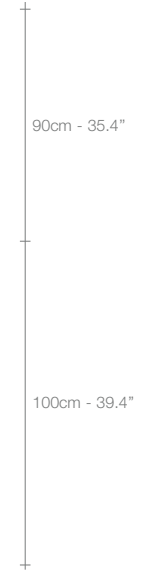

INTEGRATED LED	G90S	G91S
230V		LED 3000K	20x2,1W 4800lm
		Dimmer	12x2,1W 2880lm
120V		LED 3000K	20x2,1W 4800lm
		Dimmer	12x2,1W 2880lm

2700K LED integrated on request