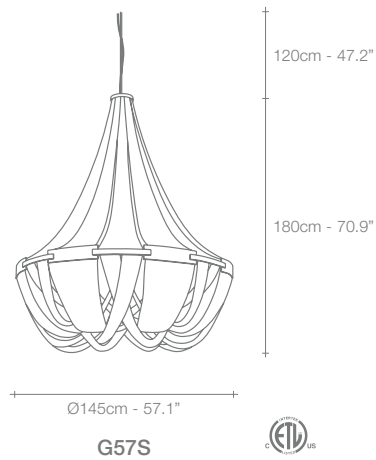

RECOMMENDED BULB		G55S	G56S	G57S	G60L	G61L	G62L
230V		8x3,5W	12x3,5W	14x3,5W	8x3,5W	10x3,5W	12x3,5W
		Dimmable with all systems |					

120V		8x4W	12x4W	14x4W	8x4W	10x4W	12x4W
		Dimmable with all systems |