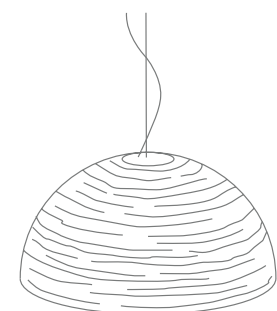

190cm - 74.8"

Ø70cm - 27.6"

M62S

190cm - 74.8"

Ø50cm - 19.7"

M61S

190cm - 74.8"

Ø70cm - 27.6"

M66S

190cm - 74.8"

Ø50cm - 19.7"

M65S

WHITE

NICKEL

GOLD LEAF

RECOMMENDED BULB M61S M62S