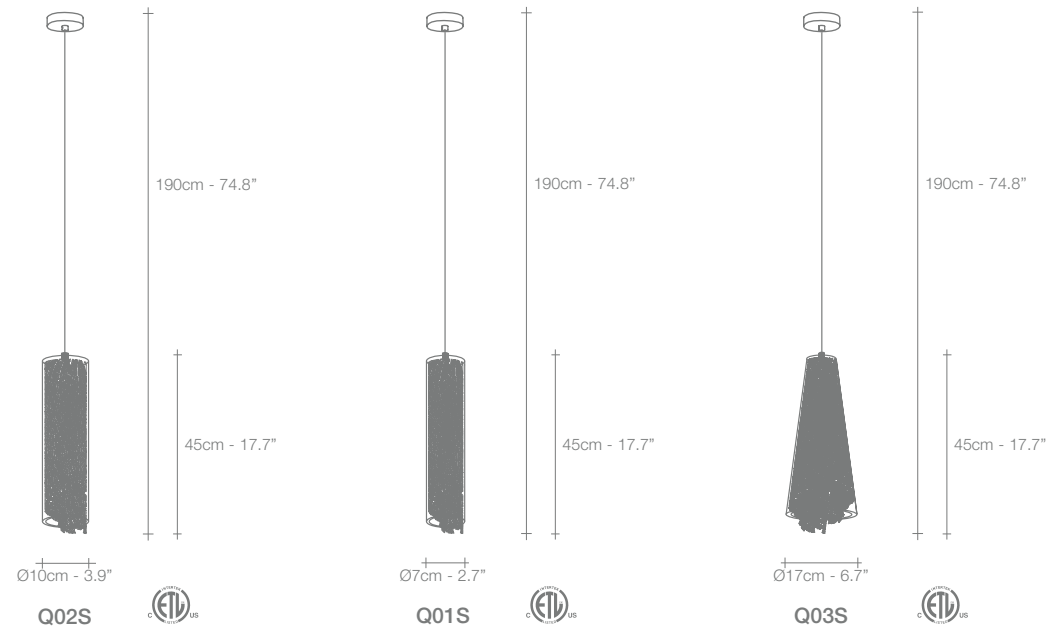

RECOMMENDED BULB		Q01S	Q02S	Q03S	RECOMMENDED BULB		Q04A
230V	E14 LED	4W	4W	4W	230V	G9 LED	3,5W
Dimmable with all systems |					Dimmable with all systems |		
120V	E12 LED	4W	4W	4W	120V	G9 LED	4W
Dimmable with all systems |					Dimmable with all systems |