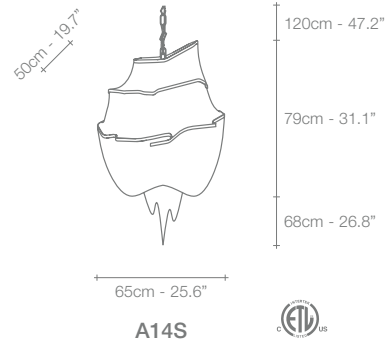

RECOMMENDED BULB		A13S	A14S	A15S	A16S	A17S	A18S	J01S	J03A	J04A
230V	E14 LED	6x6W	8x6W	8x6W	10x6W	10x6W	8x6W	10x6W	4x6W	2x6W
Dimmable with all systems |										
120V	E12 LED	6x5.5W	8x5.5W	8x5.5W	10x5.5W	10x5.5W	8x5.5W	10x5.5W	4x5.5W	2x5.5W
Dimmable with all systems |