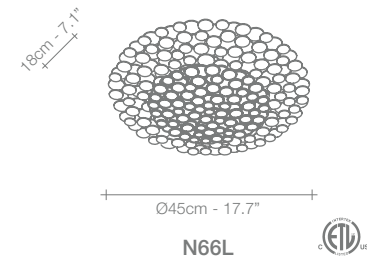

RECOMMENDED BULB	N60S	N62A	N63A	N65L	N66L
230V G9 LED	9x3,5W	4W	2x4W	6x3,5W	6x3,5W
Dimmable with all systems |					

120V G9 LED	9x4W	5W	2x5W	6x4W	6x4W
Dimmable with all systems |