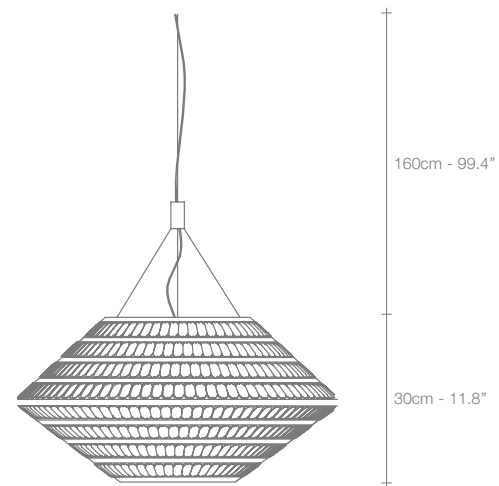

# Stream, Iridescent *Light.*

A stunning design from Christian Lava, Stream is an impressive presence in any room. Stream's design exploits the physical characteristics of the materials used to envelop a room in a unique, immersive light. Here, an elegant thin metal chain appear to flow down from the undulating, nickel-plated frame. These cascading tiers project a streaking, yet tranquil, shadow throughout the room. Design Christian Lava.

160cm - 99.4"

30cm - 11.8"

Ø67cm - 26.4"

Q20S

166cm - 103.2"

24cm - 9.5"

Ø54cm - 21.3"

Q21S