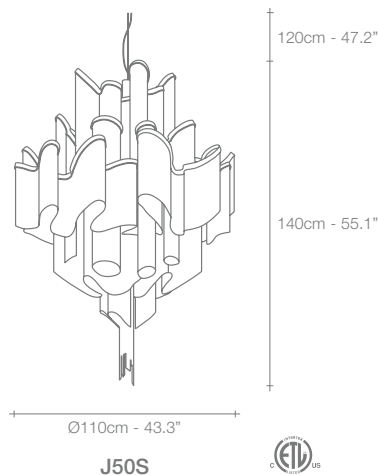

# Stream, Iridescent *Light.*

A stunning design from Christian Lava, Stream is an impressive presence in any room. Stream's design exploits the physical characteristics of the materials used to envelop a room in a unique, immersive light. Here, an elegant thin metal chain appear to flow down from the undulating, nickel-plated frame. These cascading tiers project a streaking, yet tranquil, shadow throughout the room. Design Christian Lava.