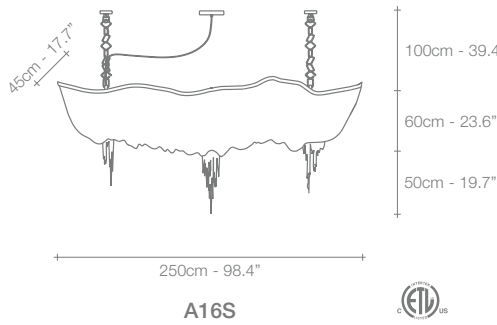

RECOMMENDED BULB		A13S	A14S	A15S	A16S	A17S	A18S	J01S	J03A	J04A
230V	E14 LED	6x6W	8x6W	8x6W	10x6W	10x6W	8x6W	10x6W	4x6W	2x6W
Dimmable with all systems |										
120V	E12 LED	6x5.5W	8x5.5W	8x5.5W	10x5.5W	10x5.5W	8x5.5W	10x5.5W	4x5.5W	2x5.5W
Dimmable with all systems |