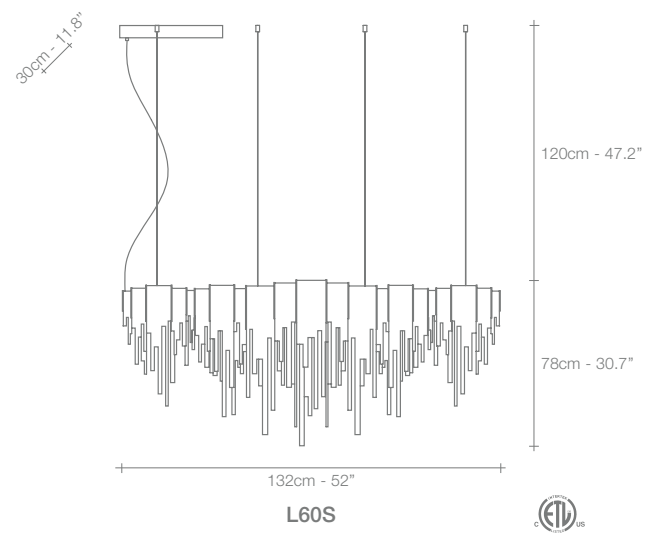

INTEGRATED LED	L60S	L61S	L62S	L63S
230V	LED BOARD 3000K-CRI 90	10x4.5W 5300lm	10x4.5W 5300lm	20x4.5W 10600lm	7x4.5W 3710lm
	Dimmer	1-10V	1-10V	1-10V	1-10V PWM 10-100 Ω
120V	LED BOARD 3000K-CRI 90	10x4.5W 5300lm	10x4.5W 5300lm	20x4.5W 10600lm	7x4.5W 3710lm
	Dimmer	1-10V	1-10V	1-10V	1-10V PWM 10-100 Ω

Different dimming options on request, 2700K LED boards on request