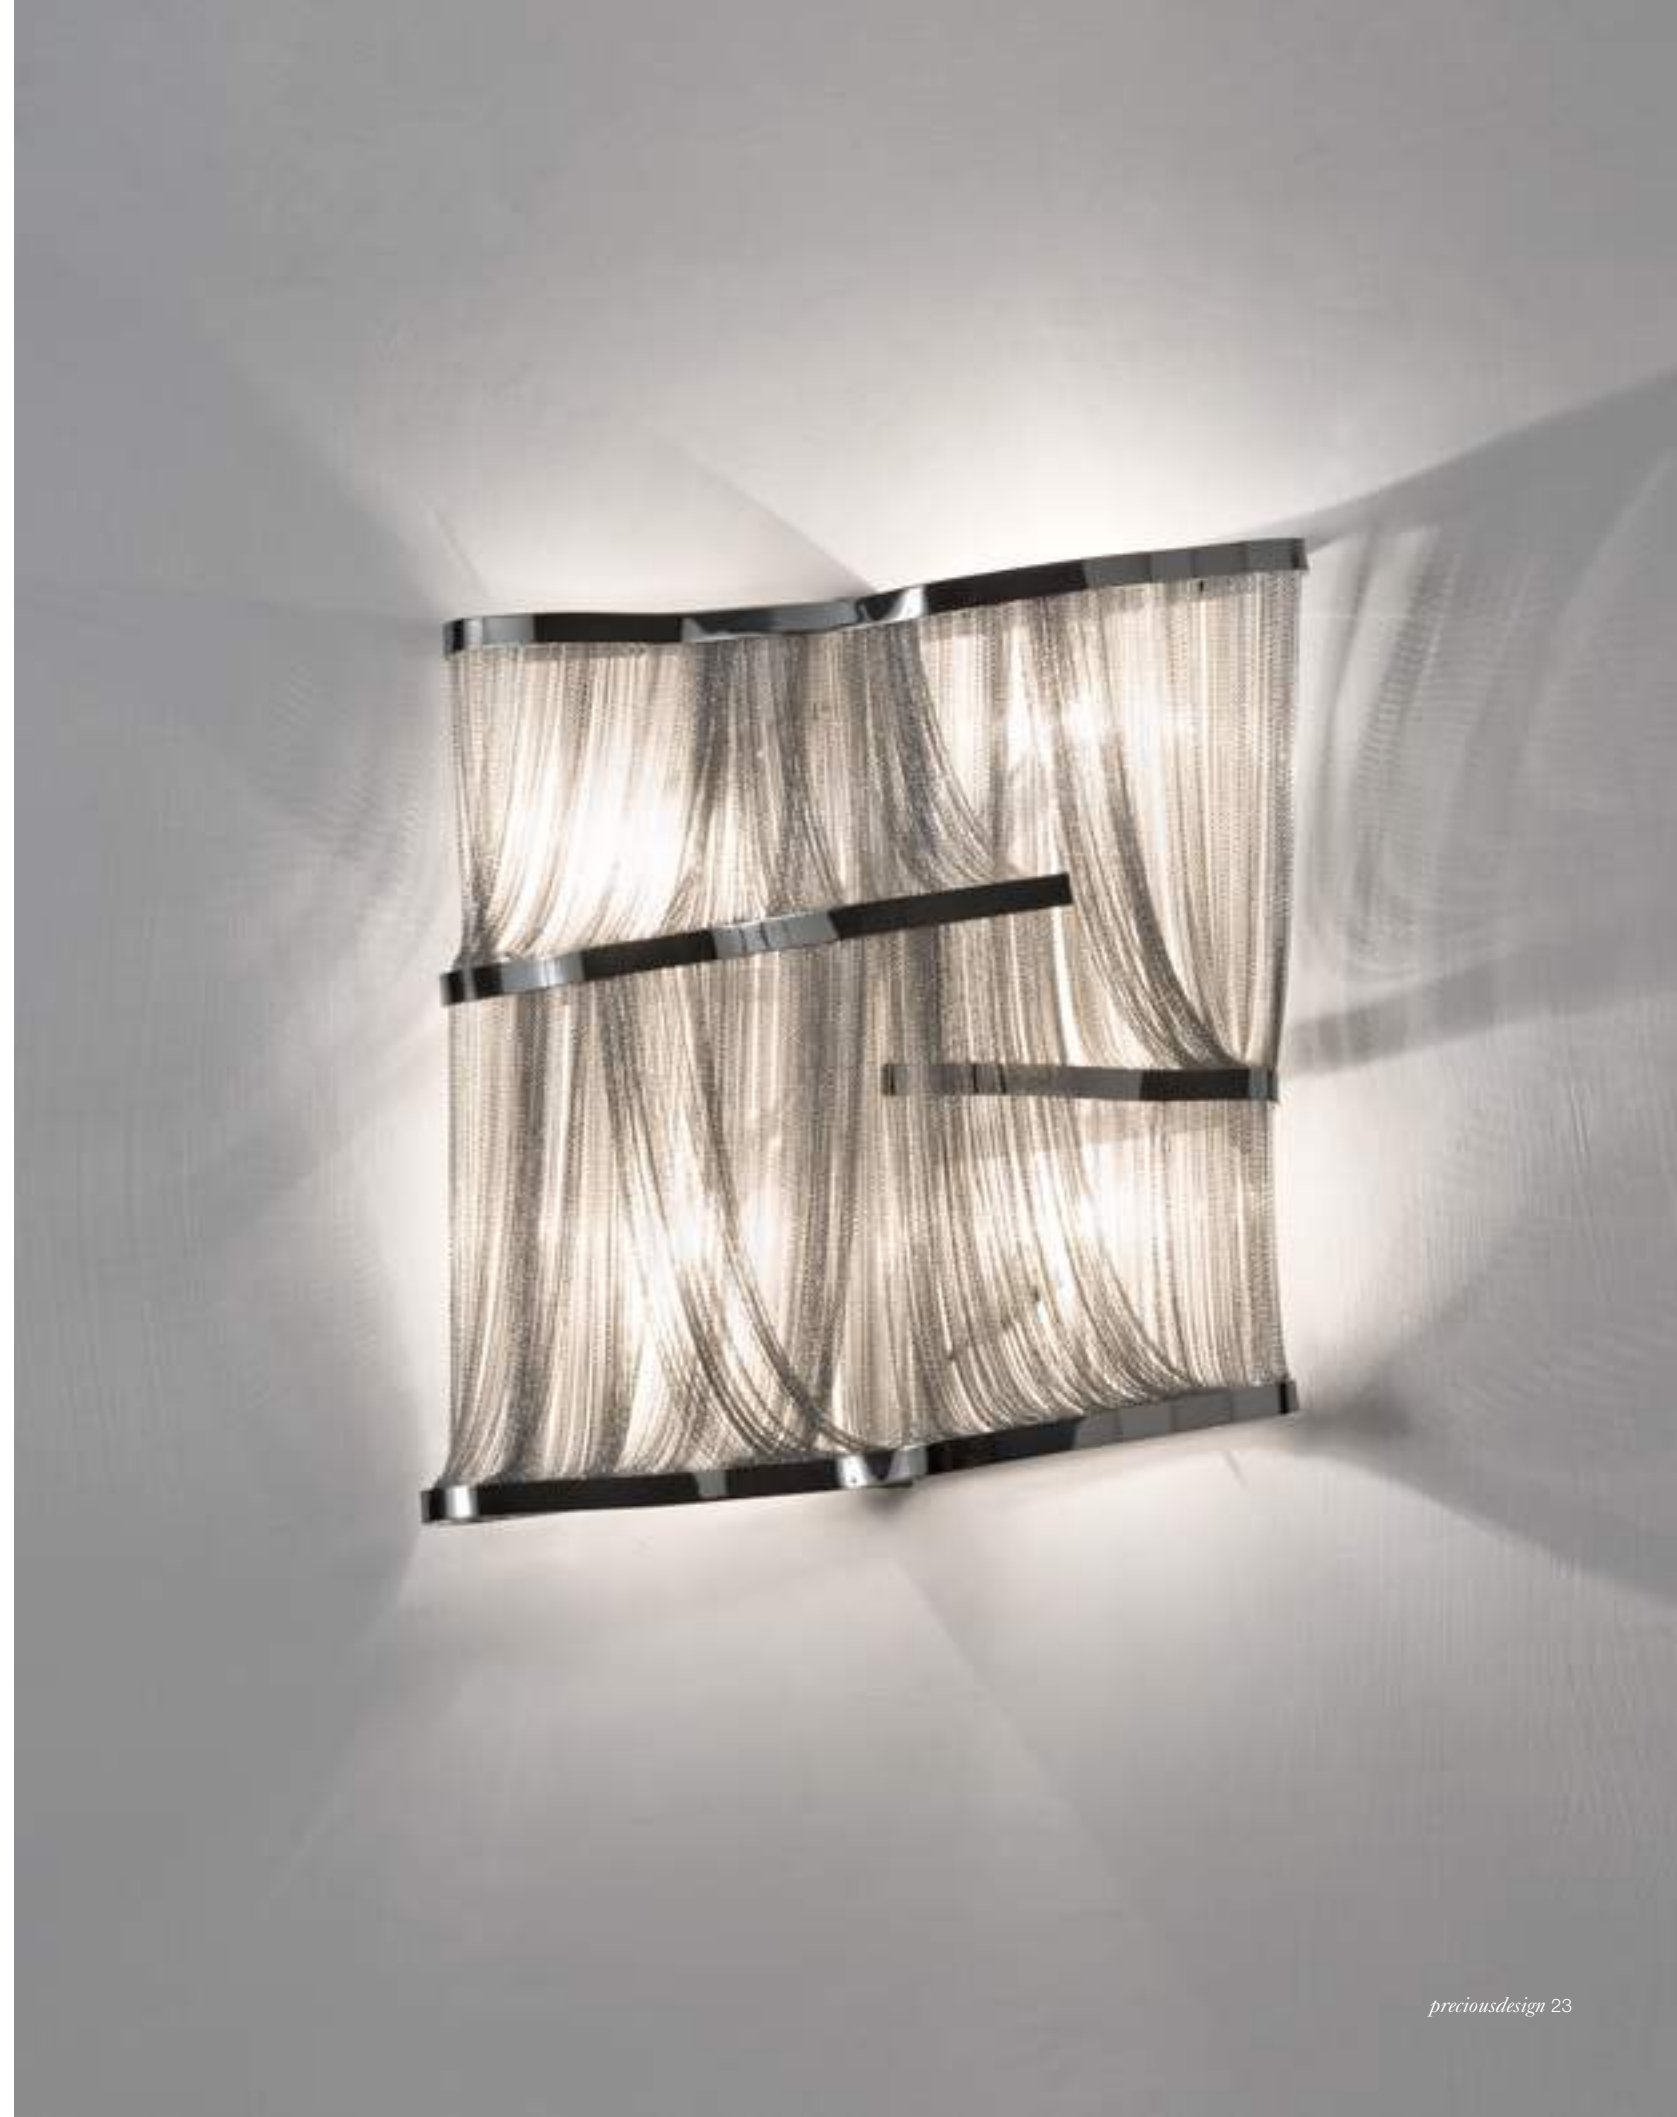

# Epoque, Cyclical *Light.*

Epoque is a light sculpture designed to study chiaroscuro and volumes. The result is a modern expression of these Renaissance-era techniques in a stunning chandelier. Composed of curved, organic lines, Epoque's frame is made of flexible and durable brass metal, suspended by nickel metal chains. Two bands of metal, a central elongated section and an external band of wide arcs, allows the light to envelop a room in reflections of soft light. Epoque has attracted attention from those in the design community with discerning tastes. Epoque is available in nickel, black nickel, gold and bronze finish. Design Stefano Papi & Saviz Yaghmai.

# Atlantis, a Precious *Wave.*

Seemingly alive, Atlantis shimmering light creates a vibrant source of energy. Its mesmerizing, organic effect is created by hundreds of illuminated lengths of draped, nickel chain. Like water in the ocean, Atlantis chains appear liquid, cascading over its gloss nickel bands and falling down towards the abyss before turning back into itself. Atlantis is composed of almost three miles of chain, meticulously hand-crafted by master Italian artisans. Design Barlas Baylar.

# Stream, Iridescent *Light.*

A stunning design from Christian Lava, Stream is an impressive presence in any room. Stream's design exploits the physical characteristics of the materials used to envelop a room in a unique, immersive light. Here, an elegant thin metal chain appear to flow down from the undulating, nickel-plated frame. These cascading tiers project a streaking, yet tranquil, shadow throughout the room. Design Christian Lava.