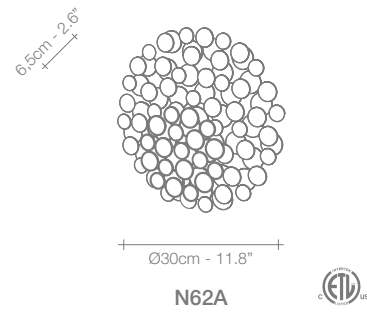

RECOMMENDED BULB	N60S	N62A	N63A	N65L	N66L
230V G9 LED	9x3,5W	4W	2x4W	6x3,5W	6x3,5W
Dimmable with all systems |					

120V G9 LED	9x4W	5W	2x5W	6x4W	6x4W
Dimmable with all systems |