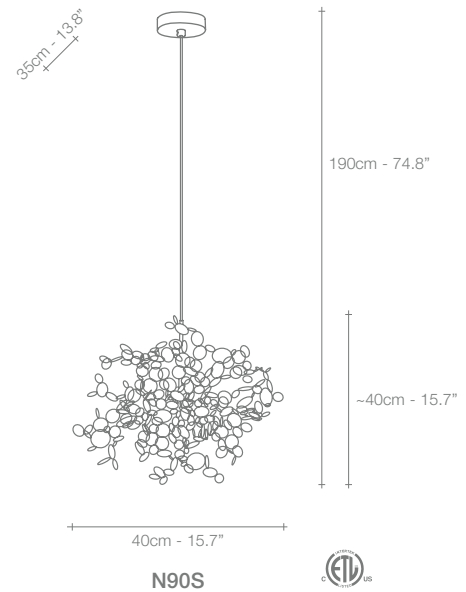

RECOMMENDED BULB		N90S	N91S	N92S	INTEGRATED LED		N93S	N94S	N95S	
230V		G4 12V HALOGEN	3x20W	12x20W	12x20W		LED 3000K	12x2.1W 3285lm	18x2.1W 4930lm	6x2.1W 1640lm
		Dimmer	IGBT	IGBT	IGBT		Dimmer	1-10V DALI	1-10V DALI	1-10V
120V		G4 12V XENON	3x20W	12x20W	12x20W		LED 3000K	12x2.1W 3290lm	18x2.1W 4930lm	6x2.1W 1640lm
		Dimmer	all systems	IGBT TRIAC	IGBT TRIAC		Dimmer	1-10V DALI	no	1-10V

Different dimming options on request, N93S N94S N95S also available 2700K on request