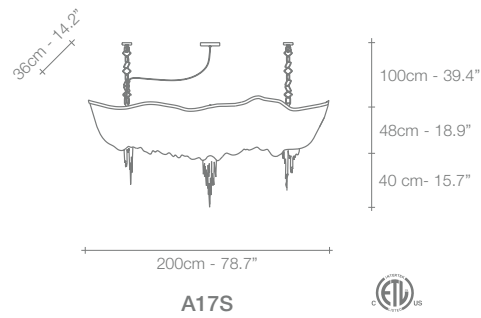

RECOMMENDED BULB		A13S	A14S	A15S	A16S	A17S	A18S	J01S	J03A	J04A
230V	E14 LED	6x6W	8x6W	8x6W	10x6W	10x6W	8x6W	10x6W	4x6W	2x6W
Dimmable with all systems |										
120V	E12 LED	6x5.5W	8x5.5W	8x5.5W	10x5.5W	10x5.5W	8x5.5W	10x5.5W	4x5.5W	2x5.5W
Dimmable with all systems |