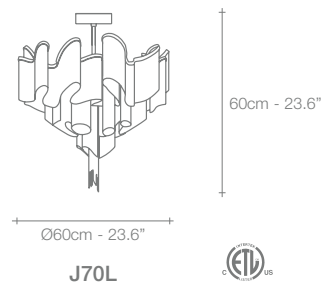

# Stream, Iridescent *Light.*

A stunning design from Christian Lava, Stream is an impressive presence in any room. Stream's design exploits the physical characteristics of the materials used to envelop a room in a unique, immersive light. Here, an elegant thin metal chain appear to flow down from the undulating, nickel-plated frame. These cascading tiers project a streaking, yet tranquil, shadow throughout the room. Design Christian Lava.