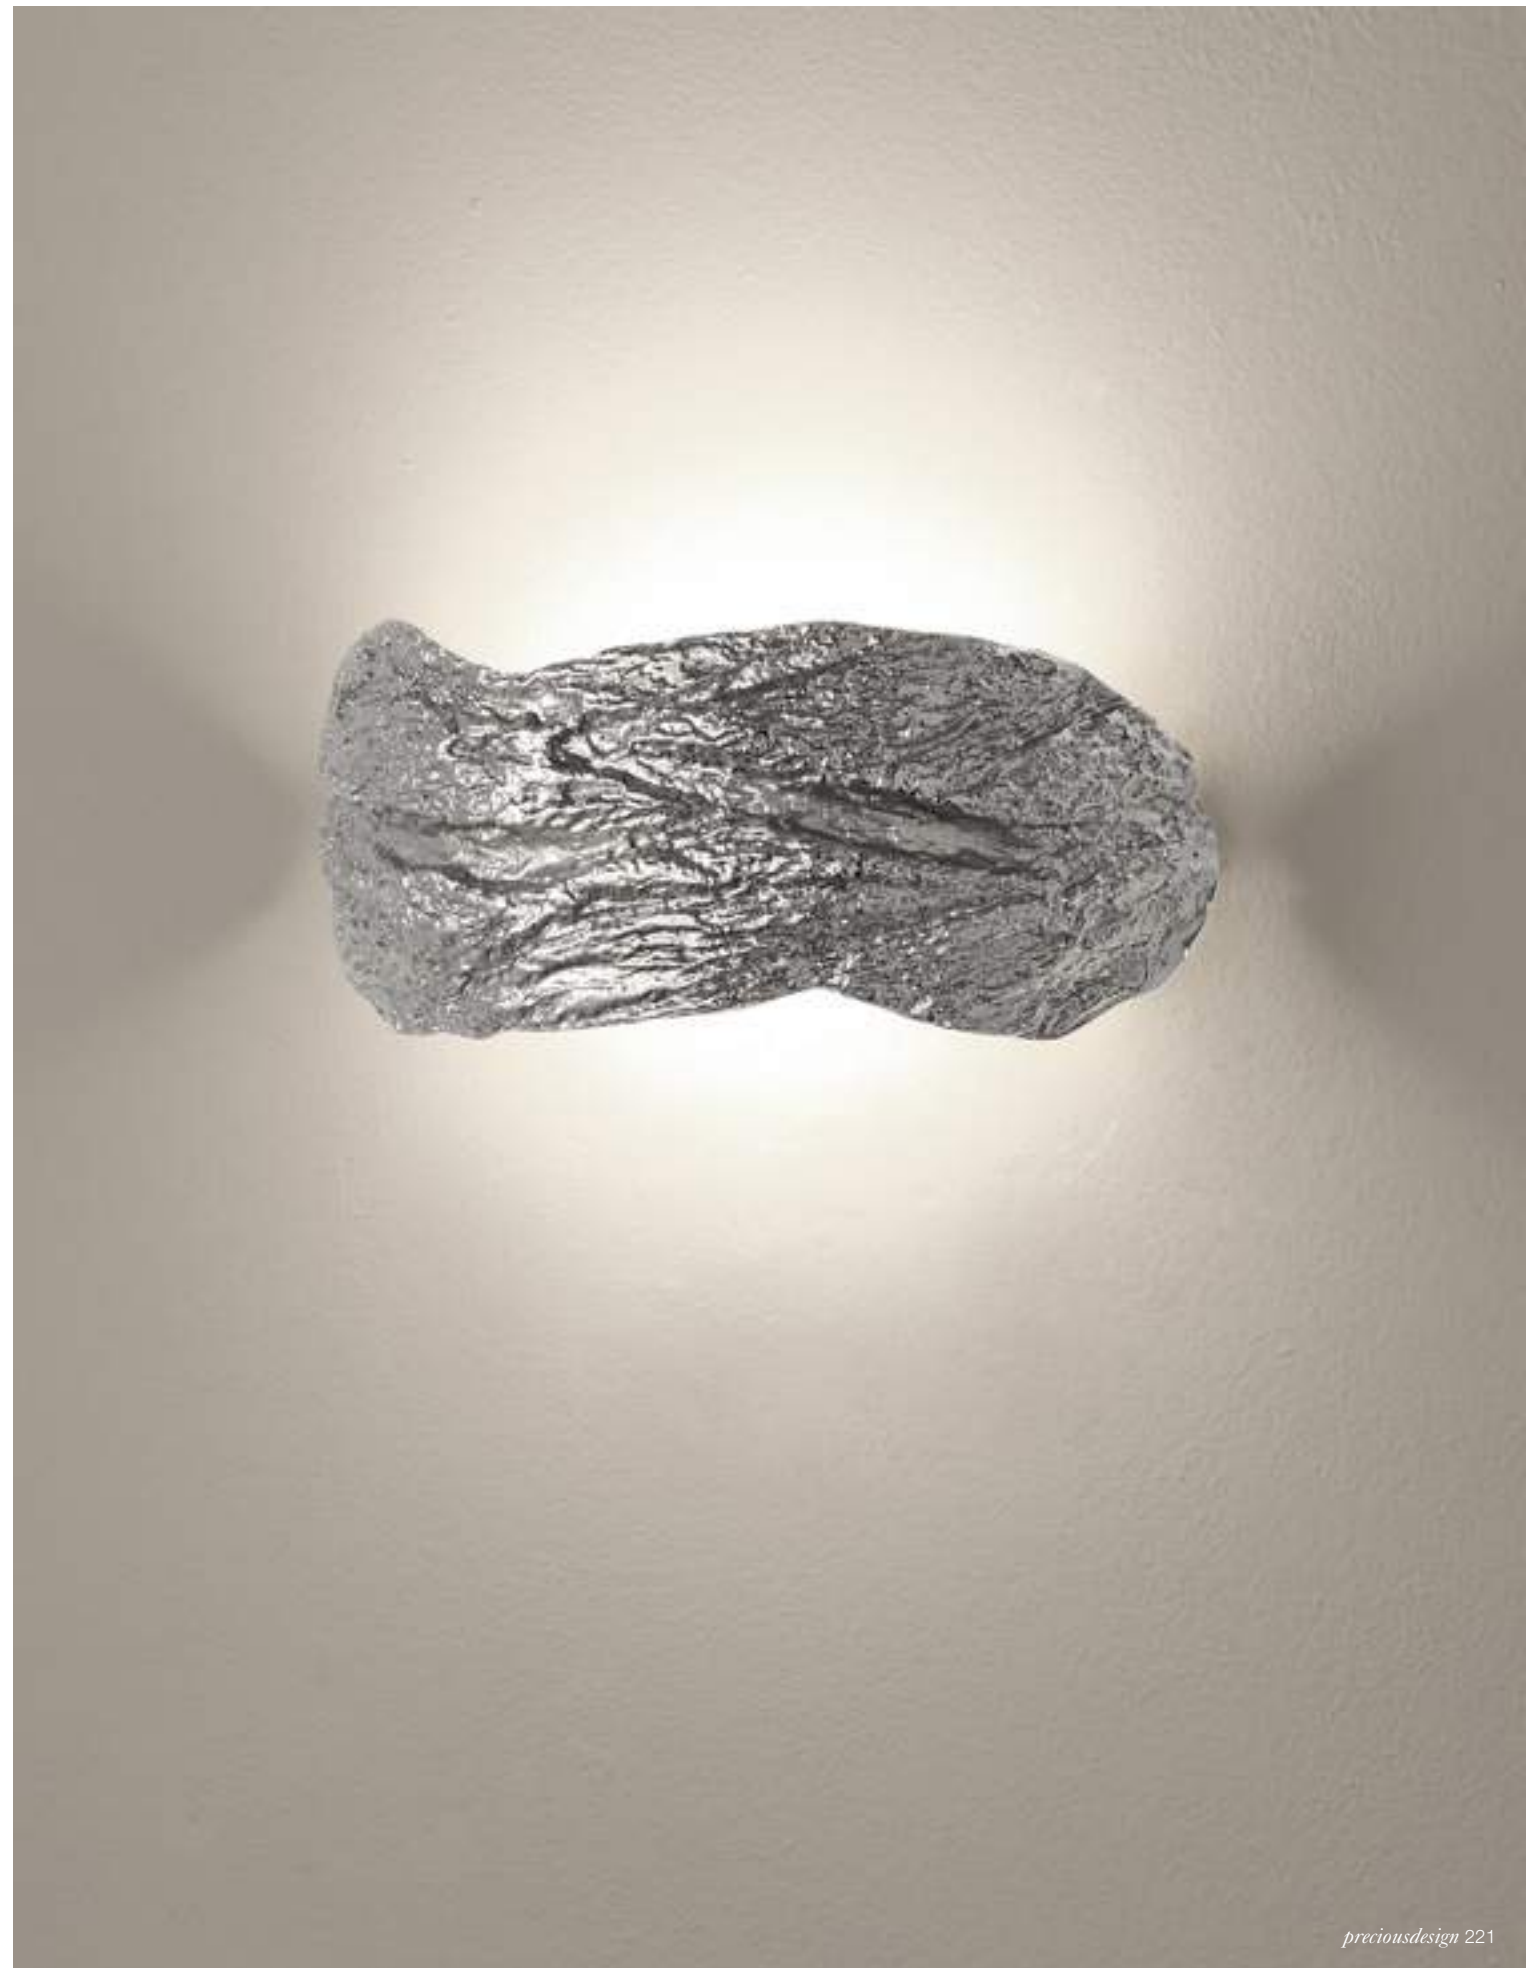

Wabi, Understated *Elegance.*

Influenced by the rustic simplicity of the mulberry tree, Nicolas Terzani set out to create a piece that delivered the same quiet, harmonious elegance. Thus, wabi, available in white, gold-plated or silver-plated finish, which recalls the serenity and balance of its natural inspiration. The texture of wabi harnesses the anomalies of a cortex, resulting in a unique and classic light. Design Nicolas Terzani.