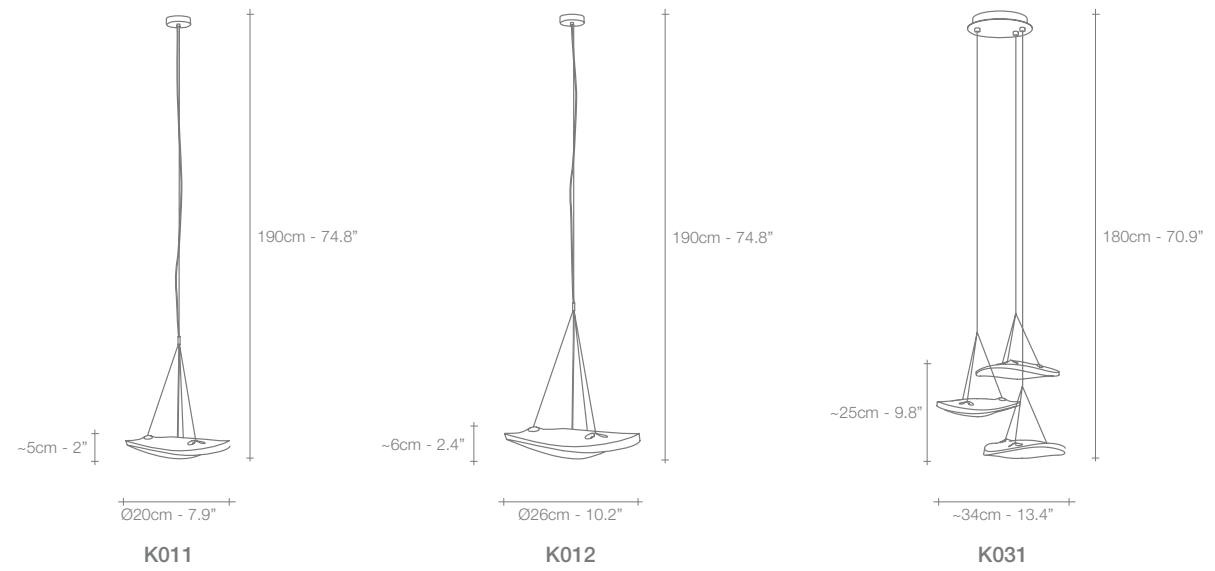

CLEAR CRYSTAL

	INTEGRATED LED	K011	K012	K031
230V	LED 3000K	1,5W 105lm	1,5W 105lm	3x1,5W 320lm
	Dimmer	no	no	1-10V
120V	LED 3000K	1,5W 105lm	1,5W 105lm	3x1,5W 320lm
	Dimmer	no	no	1-10V

2700K LED integrated on request