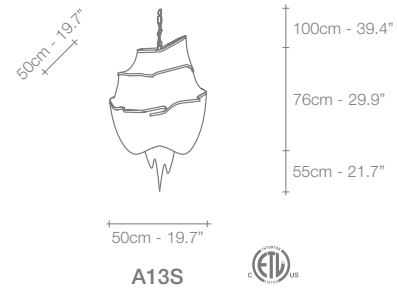

RECOMMENDED BULB		A13S	A14S	A15S	A16S	A17S	A18S	J01S	J03A	J04A
230V	E14 LED	6x6W	8x6W	8x6W	10x6W	10x6W	8x6W	10x6W	4x6W	2x6W
Dimmable with all systems |										
120V	E12 LED	6x5.5W	8x5.5W	8x5.5W	10x5.5W	10x5.5W	8x5.5W	10x5.5W	4x5.5W	2x5.5W
Dimmable with all systems |