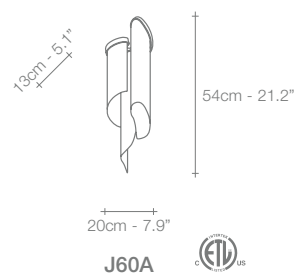

# Stream, Iridescent *Light.*

A stunning design from Christian Lava, Stream is an impressive presence in any room. Stream's design exploits the physical characteristics of the materials used to envelop a room in a unique, immersive light. Here, an elegant thin metal chain appear to flow down from the undulating, nickel-plated frame. These cascading tiers project a streaking, yet tranquil, shadow throughout the room. Design Christian Lava.