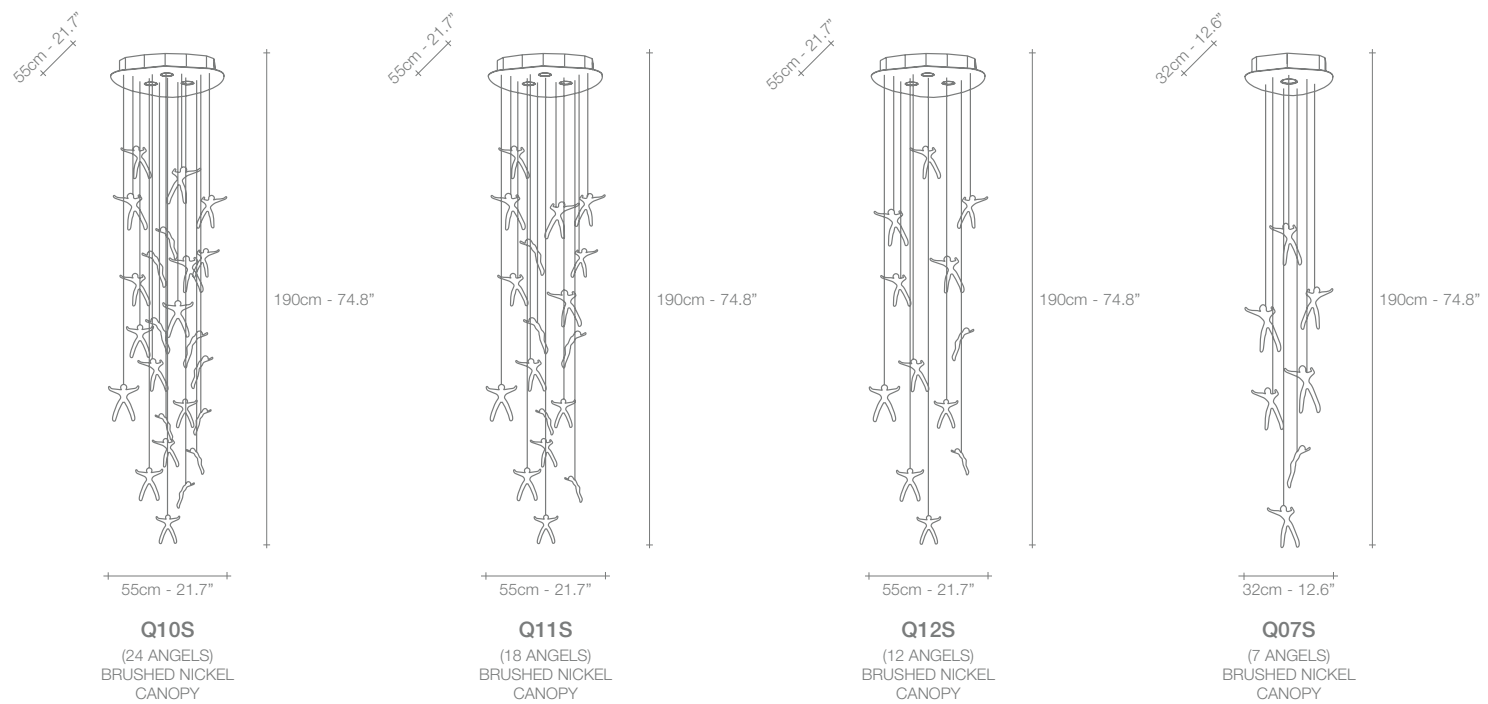

RECOMMENDED BULB		Q07S	Q10S	Q11S	Q12S	Q13S
230V	GU10 LED	5W	3x5W	3x5W	3x5W	9x4W
Dimmable with all systems |						
120V	GU10 LED	7W	3x7W	3x7W	3x7W	9x6W
Dimmable with all systems |