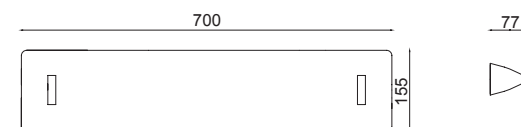

Colors .CR .FO .VE

MV891
LED 3x14W 230V
3000°K lm 3x1400
(on demand 4000°K)