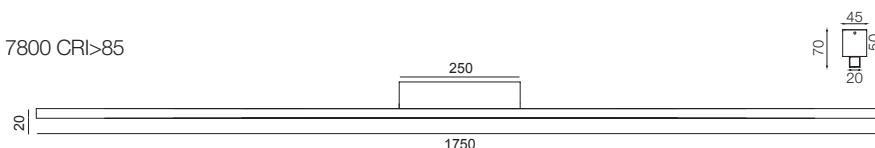

PI751P

Led Stick Linkable 60w 24V - 3000K Im 7800 CRI>85
(request 2700K-4000K and IP44)