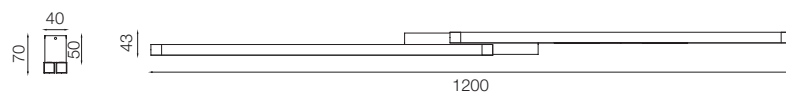

PI712P

Led Stick Linkable 40W 24V
3000K Im 5200 CRI>85
(request 2700K-4000K and IP44)