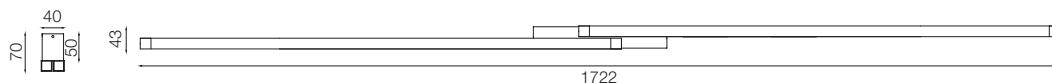

PI722P

Led Stick Linkable 60W 24V
3000K Im 7800 CRI>85
(request 2700K-4000K and IP44)