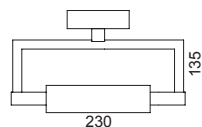

Pitagora

Lampade da parete per specchio e quadro luce diffusa vetro satinato. Struttura in ottone.
Lamps wall mirror and under diffused light frosted glass. brass structure.

IP20