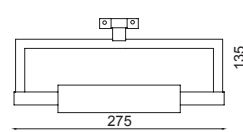

pitagora

Pitagora

Lampade da parete per specchio e quadro luce diffusa vetro satinato. Struttura in ottone.
Lamps wall mirror and under diffused light frosted glass. brass structure.

IP20

Colors .CR .FO .GV .VE