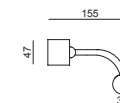

Sirio

Applique in ottone per specchi e quadri.
Brass wall lamp for mirrors and paintings in brass and inox.

IP20

SR665

Led Stick Linkable 10W 24V
3000K Im 1200 CRI>85
(request 2700K-4000K)

SR665P

Led Stick Linkable 15W 24V
3000K Im 1950 CRI>85
(request 2700K-4000K)