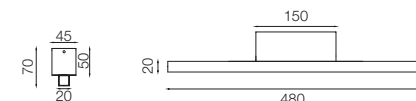

PI723P

Led Stick Linkable 10W 24V
3000K Im 1300 CRI>85
(request 2700K-4000K and IP44)

PI725

Led Stick Linkable 10.5W 24V
3000K Im 1200 CRI>85
(request 2700K-4000K and IP44)

Colors .CR .FO .GV .VE

PI725P

Led Stick Linkable 15W 24V
3000K Im 1950 CRI>85
(request 2700K-4000K and IP44)