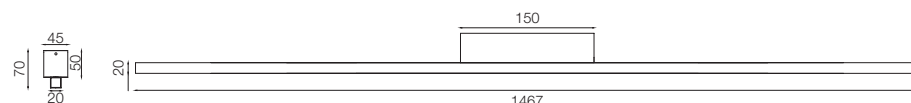

PI731P

Led Stick Linkable 40w 24V
3000K Im 5200 CRI>85
(request 2700K-4000K and IP44)

PI741

Led Stick Linkable 35W 24V
3000K Im 4000 CRI>85
(request 2700K-4000K and IP44)

Colors .CR .FO .GV .VE

PI741P

Led Stick Linkable 50w 24V
3000K Im 6500 CRI>85
(request 2700K-4000K and IP44)