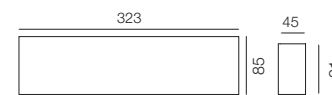

Ky171P

Led Stick Linkable 20W 24V
3000K lm 1300 up + 1300 down
CRI>85 (request 2700K-4000K)

Colors .FO .IN .IS .VE