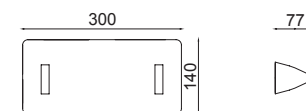

MooVeglass

Lampada da parete in vetro e acciaio inossidabile, frontale in vetro bianco orientabile.
Wall lamp in stainless steel and glass, with adjustable in glass total white.

IP20

MV701
R7s 118mm 120W

MV791
LED 14W 230V
3000°K lm 1400
(on demand 4000°K)