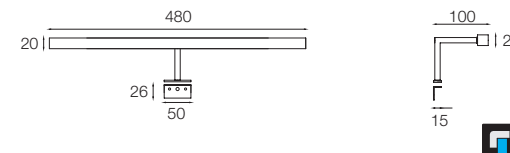

PI201P

Led Stick Linkable 15W 24V
3000K lm 1950 CRI>85 Bracket fix
(request 2700K-4000K and IP44)