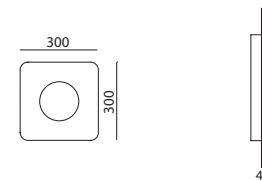

Kk130

Led 20w 2000lm 3000K
CRI>85 (request 4000K)