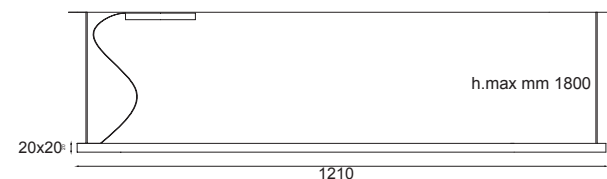

PI893P

Led Stick Linkable 40w 24V
3000K lm 5200 CRI>85
(request 2700K-4000K)