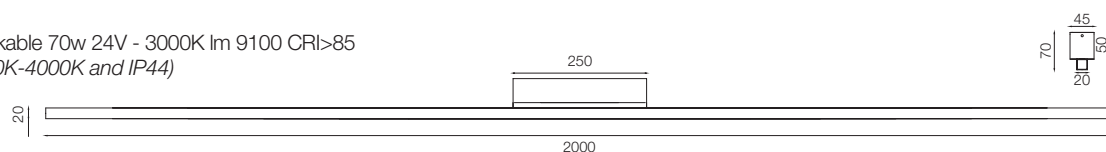

PI761P

Led Stick Linkable 70w 24V - 3000K Im 9100 CRI>85
(request 2700K-4000K and IP44)