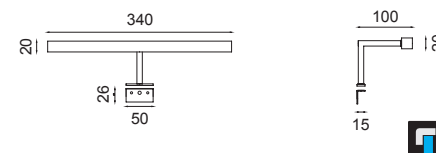

PI131

Led Stick Linkable 7W 24V
3000K lm 800 CRI>85 Bracket fix
(request 2700K-4000K and IP44)

Colors .CR .FO .GV .VE

PI131P

Led Stick Linkable 10W 24V
3000K lm 1300 CRI>85 Bracket fix
(request 2700K-4000K and IP44)