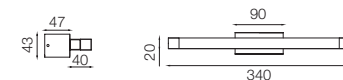

Py401P

Led Stick Linkable 10W 24V
3000K Im 1300
(request 2700K-4000K)