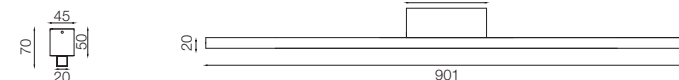

PI729P

Led Stick Linkable 30W 24V
3000K Im 3900 CRI>85
(request 2700K-4000K and IP44)