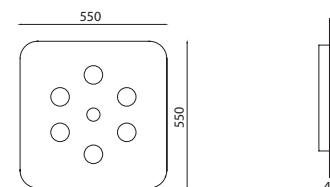

Kk254

Led 36w 4x1000lm 3000K
 DIM PUSH/DALI
 CRI>85 (request 4000K)

Colors .FO .VE

Kk155

Led 54w 6x1000lm 3000K
 CRI>85 (request 4000K)

Kk255

Led 54w 6x1000lm 3000K
 DIM PUSH/DALI
 CRI>85 (request 4000K)

Colors .FO .VE