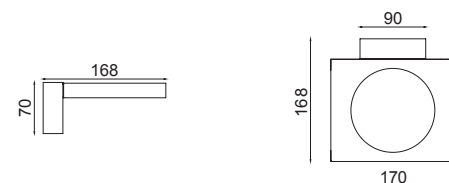

BK291

LED 18W 700 ma 3000K lm 2050
(request 4000°K)