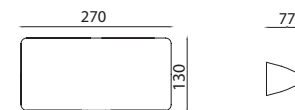

MooVe

Lampada da parete in acciaio inossidabile frontale orientabile.
Wall lamp in stainless steel with adjustable front.

IP20

MV101
R7s 118mm 120W

MV191
LED 14W 230V
3000°K lm 1400
(request 4000K)