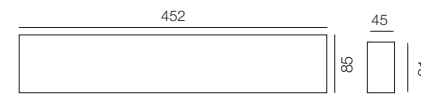

Ky180P

Led Stick Linkable 30W 24V
3000K lm 1950 up + 1950 down
CRI>85 (request 2700K-4000K)

Colors .FO .IN .IS .VE