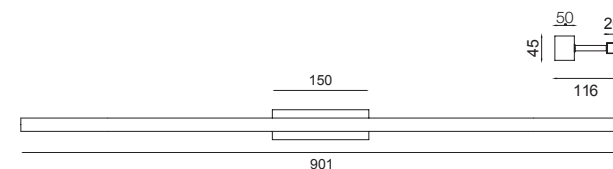

PI391P

Led Stick Linkable 30W 24V
3000K lm 3900 CRI>85
(request 2700K-4000K and IP44)