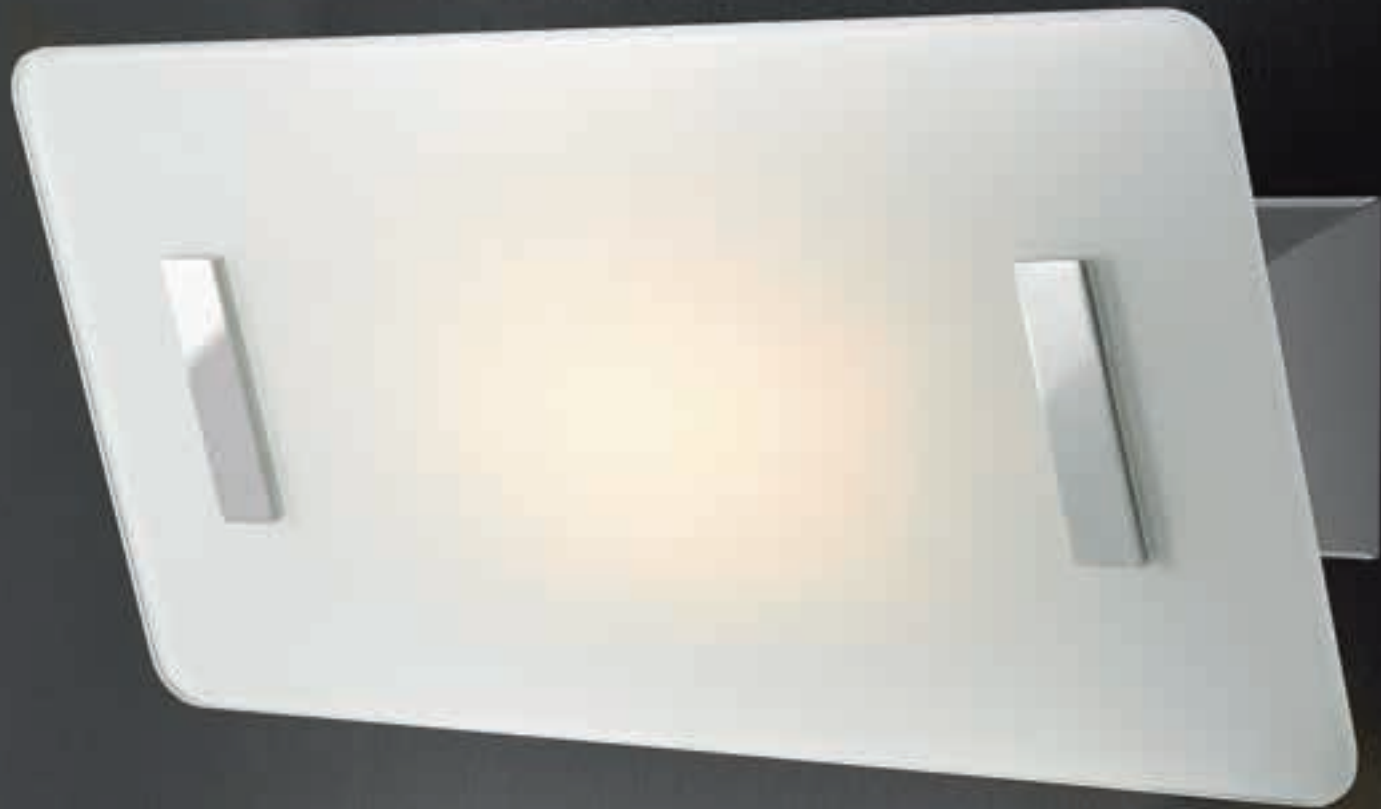

DD991P Interruttore / Switch

LED 8W 230v 3000°K Im 800
(request 4000°K)

Colors .CR .FO .VE

mooVe

mooVeglass

MooVe

Lampada da parete in acciaio inossidabile frontale orientabile.
Wall lamp in stainless steel with adjustable front.