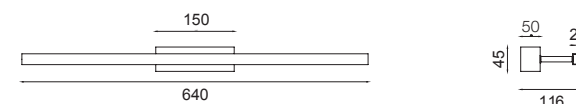

PI231P

Led Stick Linkable 20W 24V
 3000K lm 2600 CRI>85
(request 2700K-4000K and IP44)

PI291

Led Stick Linkable 14W 24V
 3000K lm 1600 CRI>85
(request 2700K-4000K and IP44)

Colors .CR .FO .GV .VE

PI291P

Led Stick Linkable 20W 24V
 3000K lm 2600 CRI>85
(request 2700K-4000K and IP44)