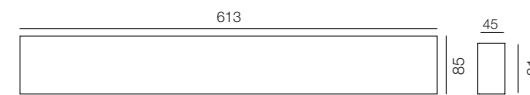

Ky181P

Led Stick Linkable 40W 24V
3000K lm 2600 up + 2600 down
CRI>85 (request 2700K-4000K)

Colors .FO .IN .IS .VE