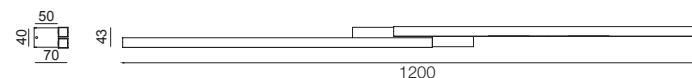

PI652P

Led Stick Linkable 40W 24V CRI>85
3000K Im 2600 UP + 2600 DOWN
(request 2700K-4000K and IP44)