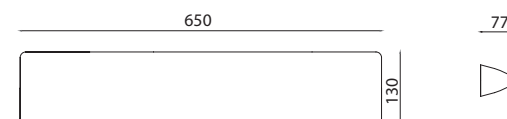

IP20      

MV101
R7s 118mm 120W

MV191
LED 14W 230V
3000°K lm 1400
(request 4000K)

Colors .FO .VE

MV391
LED 3x14W 230V
3000°K lm 3x1400
(on demand 4000°K)

Colors .FO .VE

MooVeglass

Lampada da parete in vetro e acciaio inossidabile, frontale in vetro bianco orientabile.
Wall lamp in stainless steel and glass, with adjustable in glass total white.