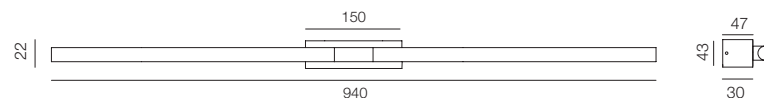

SW422P

Led Stick Linkable 30W 24V
3000K Im 3900 CRI>85
(request 2700K-4000K)

Colors .CR .FO .GV .VE