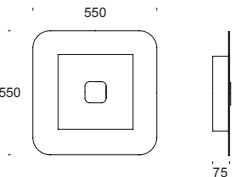

IP20     

PL135
E27 2X13W E27 LED

PL145
E27 4X13W E27 LED

PL155
E27 4X13W E27 LED

Colors .CR .FO .VE

junction

Junction

Appliche in ottone per specchi e quadri con doppio o singolo snodo per orientare la luce.
Brass wall lamp for mirrors and paintings with adjustable parts to direct the light double or single.