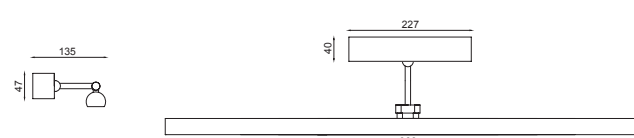

Gn985

Led Stick Linkable 21W 24V
3000K Im 2400 CRI>85
(request 2700K-4000K)

Colors .CR .FO .GV .VE

Gn985P

Led Stick Linkable 30W 24V
3000K Im 3900 CRI>85
(request 2700K-4000K)

sirio

Sirio

Applique in ottone per specchi e quadri.
Brass wall lamp for mirrors and paintings in brass and inox.