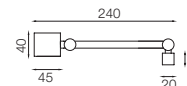

Jn191P

Led Stick Linkable 10W 24V
3000K Im 1300 CRI>85
(request 2700K-4000K)