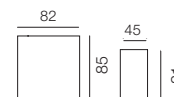

kyled

kyled

Ky151

Led 8W 230V
3000K lm 400 up + 400 down
CRI>85 (request 2700K-4000K)

Colors .FO .IN .IS .VE

Ky170

Led Stick Linkable 7W 24V
3000K lm 400 up + 400 down
CRI>85 (request 2700K-4000K)

Ky170P