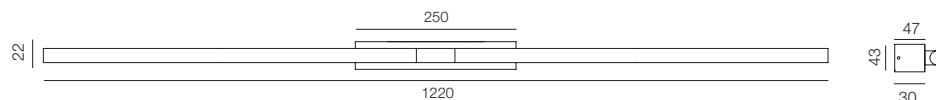

SW432P

Led Stick Linkable 40w 24V
3000K Im 5200 CRI>85
(request 2700K-4000K)

Colors .CR .FO .GV .VE