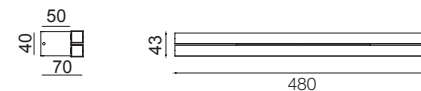

PI605P

Led Stick Linkable 30W 24V CRI>85
3000K Im 1950 UP + 1950 DOWN
(request 2700K-4000K and IP44)