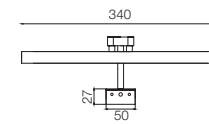

Junction

Appliche in ottone per specchi e quadri con doppio o singolo snodo per orientare la luce.
Brass wall lamp for mirrors and paintings with adjustable parts to direct the light double or single.

IP20

Jn131

Led Stick Linkable 7W 24V
3000K Im 800 CRI>85 Bracket fix
(request 2700K-4000K)

Colors .CR .FO .GV .VE

Jn131P

Led Stick Linkable 10W 24V
3000K Im 1300 CRI>85 Bracket fix
(request 2700K-4000K)