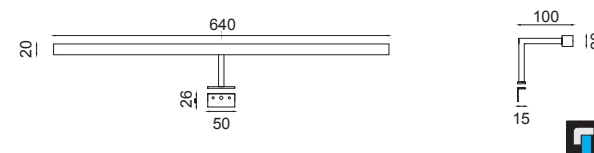

PI231P

Led Stick Linkable 20W 24V
3000K lm 2600 CRI>85
(request 2700K-4000K and IP44)