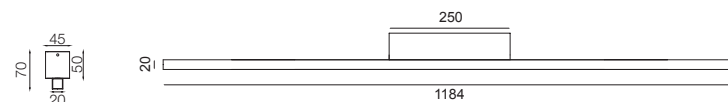

PI731P

Led Stick Linkable 40w 24V
3000K Im 5200 CRI>85
(request 2700K-4000K and IP44)