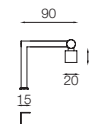

Junction

Appliche in ottone per specchi e quadri con doppio o singolo snodo per orientare la luce.
Brass wall lamp for mirrors and paintings with adjustable parts to direct the light double or single.

IP20

Jn131

Led Stick Linkable 7W 24V
3000K Im 800 CRI>85 Bracket fix
(request 2700K-4000K)

Colors .CR .FO .GV .VE

Jn131P

Led Stick Linkable 10W 24V
3000K Im 1300 CRI>85 Bracket fix
(request 2700K-4000K)