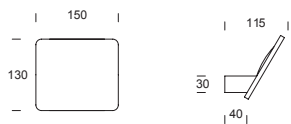

SN191

LED 8 W 240V Lm. 800 3000K
(request 4000K)