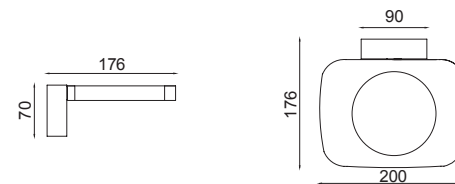

Block

Lampada da parete in alluminio e vetro, orientabile 310°.
Wall lamp in aluminium and glass, adjustable 310°.

IP20

BK161

LED 9W 350 ma 3000K lm 1050
(request 4000°K)

BK191

LED 18W 700 ma 3000K lm 2050
(request 4000°K)