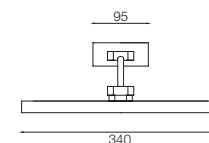

Jn191P

Led Stick Linkable 10W 24V
3000K Im 1300 CRI>85
(request 2700K-4000K)