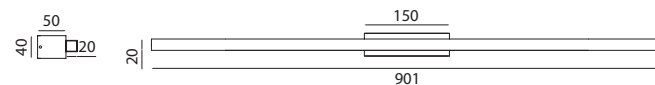

PI421
Led Stick Linkable 21W 24V
3000K Im 2400 CRI>85
(request 2700K-4000K and IP44)

Colors .CR .FO .GV .VE

PI421P
Led Stick Linkable 30W 24V
3000K Im 3900 CRI>85
(request 2700K-4000K and IP44)