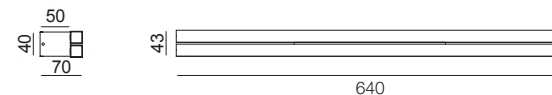

PI612P

Led Stick Linkable 40W 24V CRI>85
3000K Im Im 2600 UP + Im 2600 DOWN
(request 2700K-4000K and IP44)