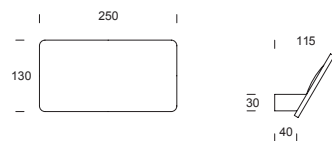

SN291

LED 17 W 240V Lm. 1700 3000K
(request 4000K)