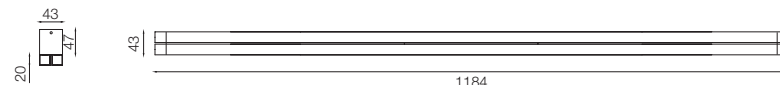

PI831P

Led Stick Linkable 80w 24V
3000K lm 10400 CRI>85
(request 2700K-4000K and IP44)