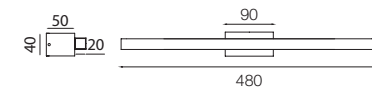

PI405
Led Stick Linkable 10.5W 24V
3000K Im 1200 CRI>85
(request 2700K-4000K and IP44)

Colors .CR .FO .GV .VE

PI405P
Led Stick Linkable 15W 24V
3000K Im 1950 CRI>85
(request 2700K-4000K and IP44)