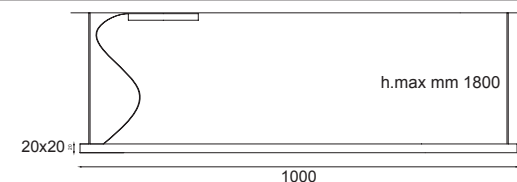

PI891P

Led Stick Linkable 30W 24V
3000K lm 3900 CRI>85
(request 2700K-4000K)