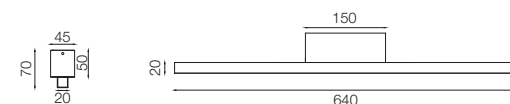

PI727P

Led Stick Linkable 20W 24V
3000K Im 2600 CRI>85
(request 2700K-4000K and IP44)