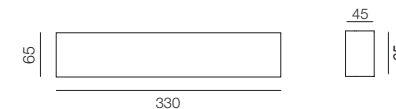

Ky271

LED Stick linkable 7W 24V
3000°K lm 800 up or down
CRI>85 (request 2700K-4000K)

Ky271P

Led Stick Linkable 10W 24V
3000K lm 1300 up or down
CRI>85 (request 2700K-4000K)

Colors .FO .VE

Ky771

LED Stick linkable 7W 24V
Dim. Push / Dali
3000°K lm 800 up or down
CRI>85 (request 2700K-4000K)

Ky771P

Led Stick Linkable 10W 24V
Dim. Push / Dali
3000K lm 1300 up or down
CRI>85 (request 2700K-4000K)