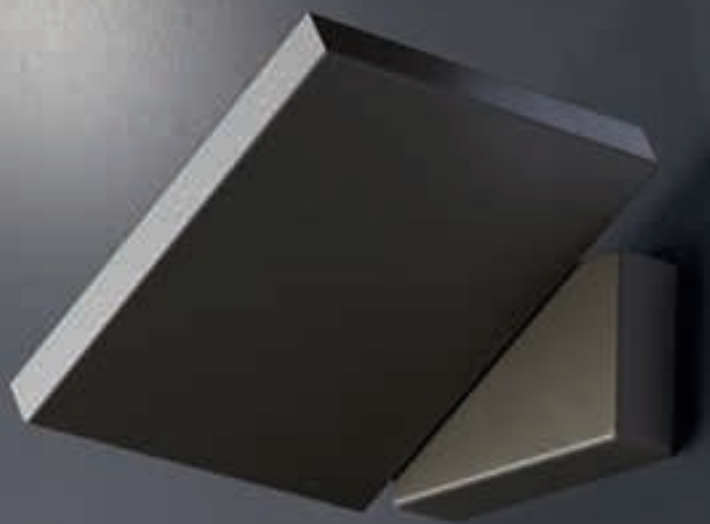

Colors .CR .FO .VE

SN291

LED 17 W 240V Lm. 1700 3000K
(request 4000K)

Colors .CR .FO .VE

block

Block

Lampada da parete in alluminio e vetro, orientabile 310°.
Wall lamp in aluminium and glass, adjustable 310°.