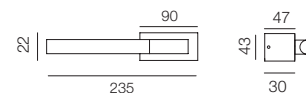

SW301P

Led Stick Linkable 5W 24V
3000K Im 650 CRI>85
(request 2700K-4000K)

Colors .CR .FO .GV .VE