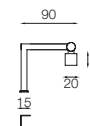

Jn231P

Led Stick Linkable 20W 24V
3000K Im 2600 CRI>85 Bracket fix
(request 2700K-4000K)