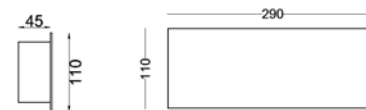

Ala Metal

Lampada da parete a LED bi-emissione in alluminio, acciaio o ottone.
Wall lamp LED dual emission of light, aluminium or brass natural.

AL152

Led 18W 3000K
Im 1070 up + Im 1070 down
(request 2700°K / 4000°K)