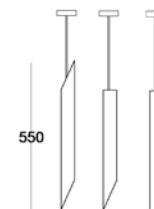

TI110 - TI111 - TI112

GU10 max 7W LED

A richiesta misure e dettagli

On request dimension and specific

FINITURA . VE - COLORS . VE

.VA Arancio Orange	.VB Bianco White	.VC Antracite Dark grey	.VD Verde Green	.VG Grigio Grey	.VH Corten Corten	.VM Moka Brown	.VN Nero Black	.VO Titanio Titanium	.VR Rosso Red	.VS Pietra Stone	.VT Tortora Mud

FINITURA . GV - COLORS . GV

.BR Brunito Burnished	.BZ Bronzo spazzolato Brushed Bronze	.NK Nikel spazzolato Brushed Nickel	.OL Oro lucido Polished Gold	.OS Ottone spazzolato Brushed Brass	.NN Nickel nero Black Nickel

FINITURA . CR - COLORS . CR

.CR Cromo Chrome

FINITURA . FO - COLORS . FO

.FA Foglia argento Silver leaf	.FO Foglia Oro Gold leaf	.FR Foglia rame Copper leaf