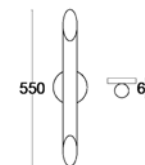

TI101

GU10 max 2 x 7W LED

TI103

GU10 max 6 x 7W LED

A richiesta misure e dettagli

On request dimension and specific

TI110 - TI111 - TI112

GU10 max 7W LED