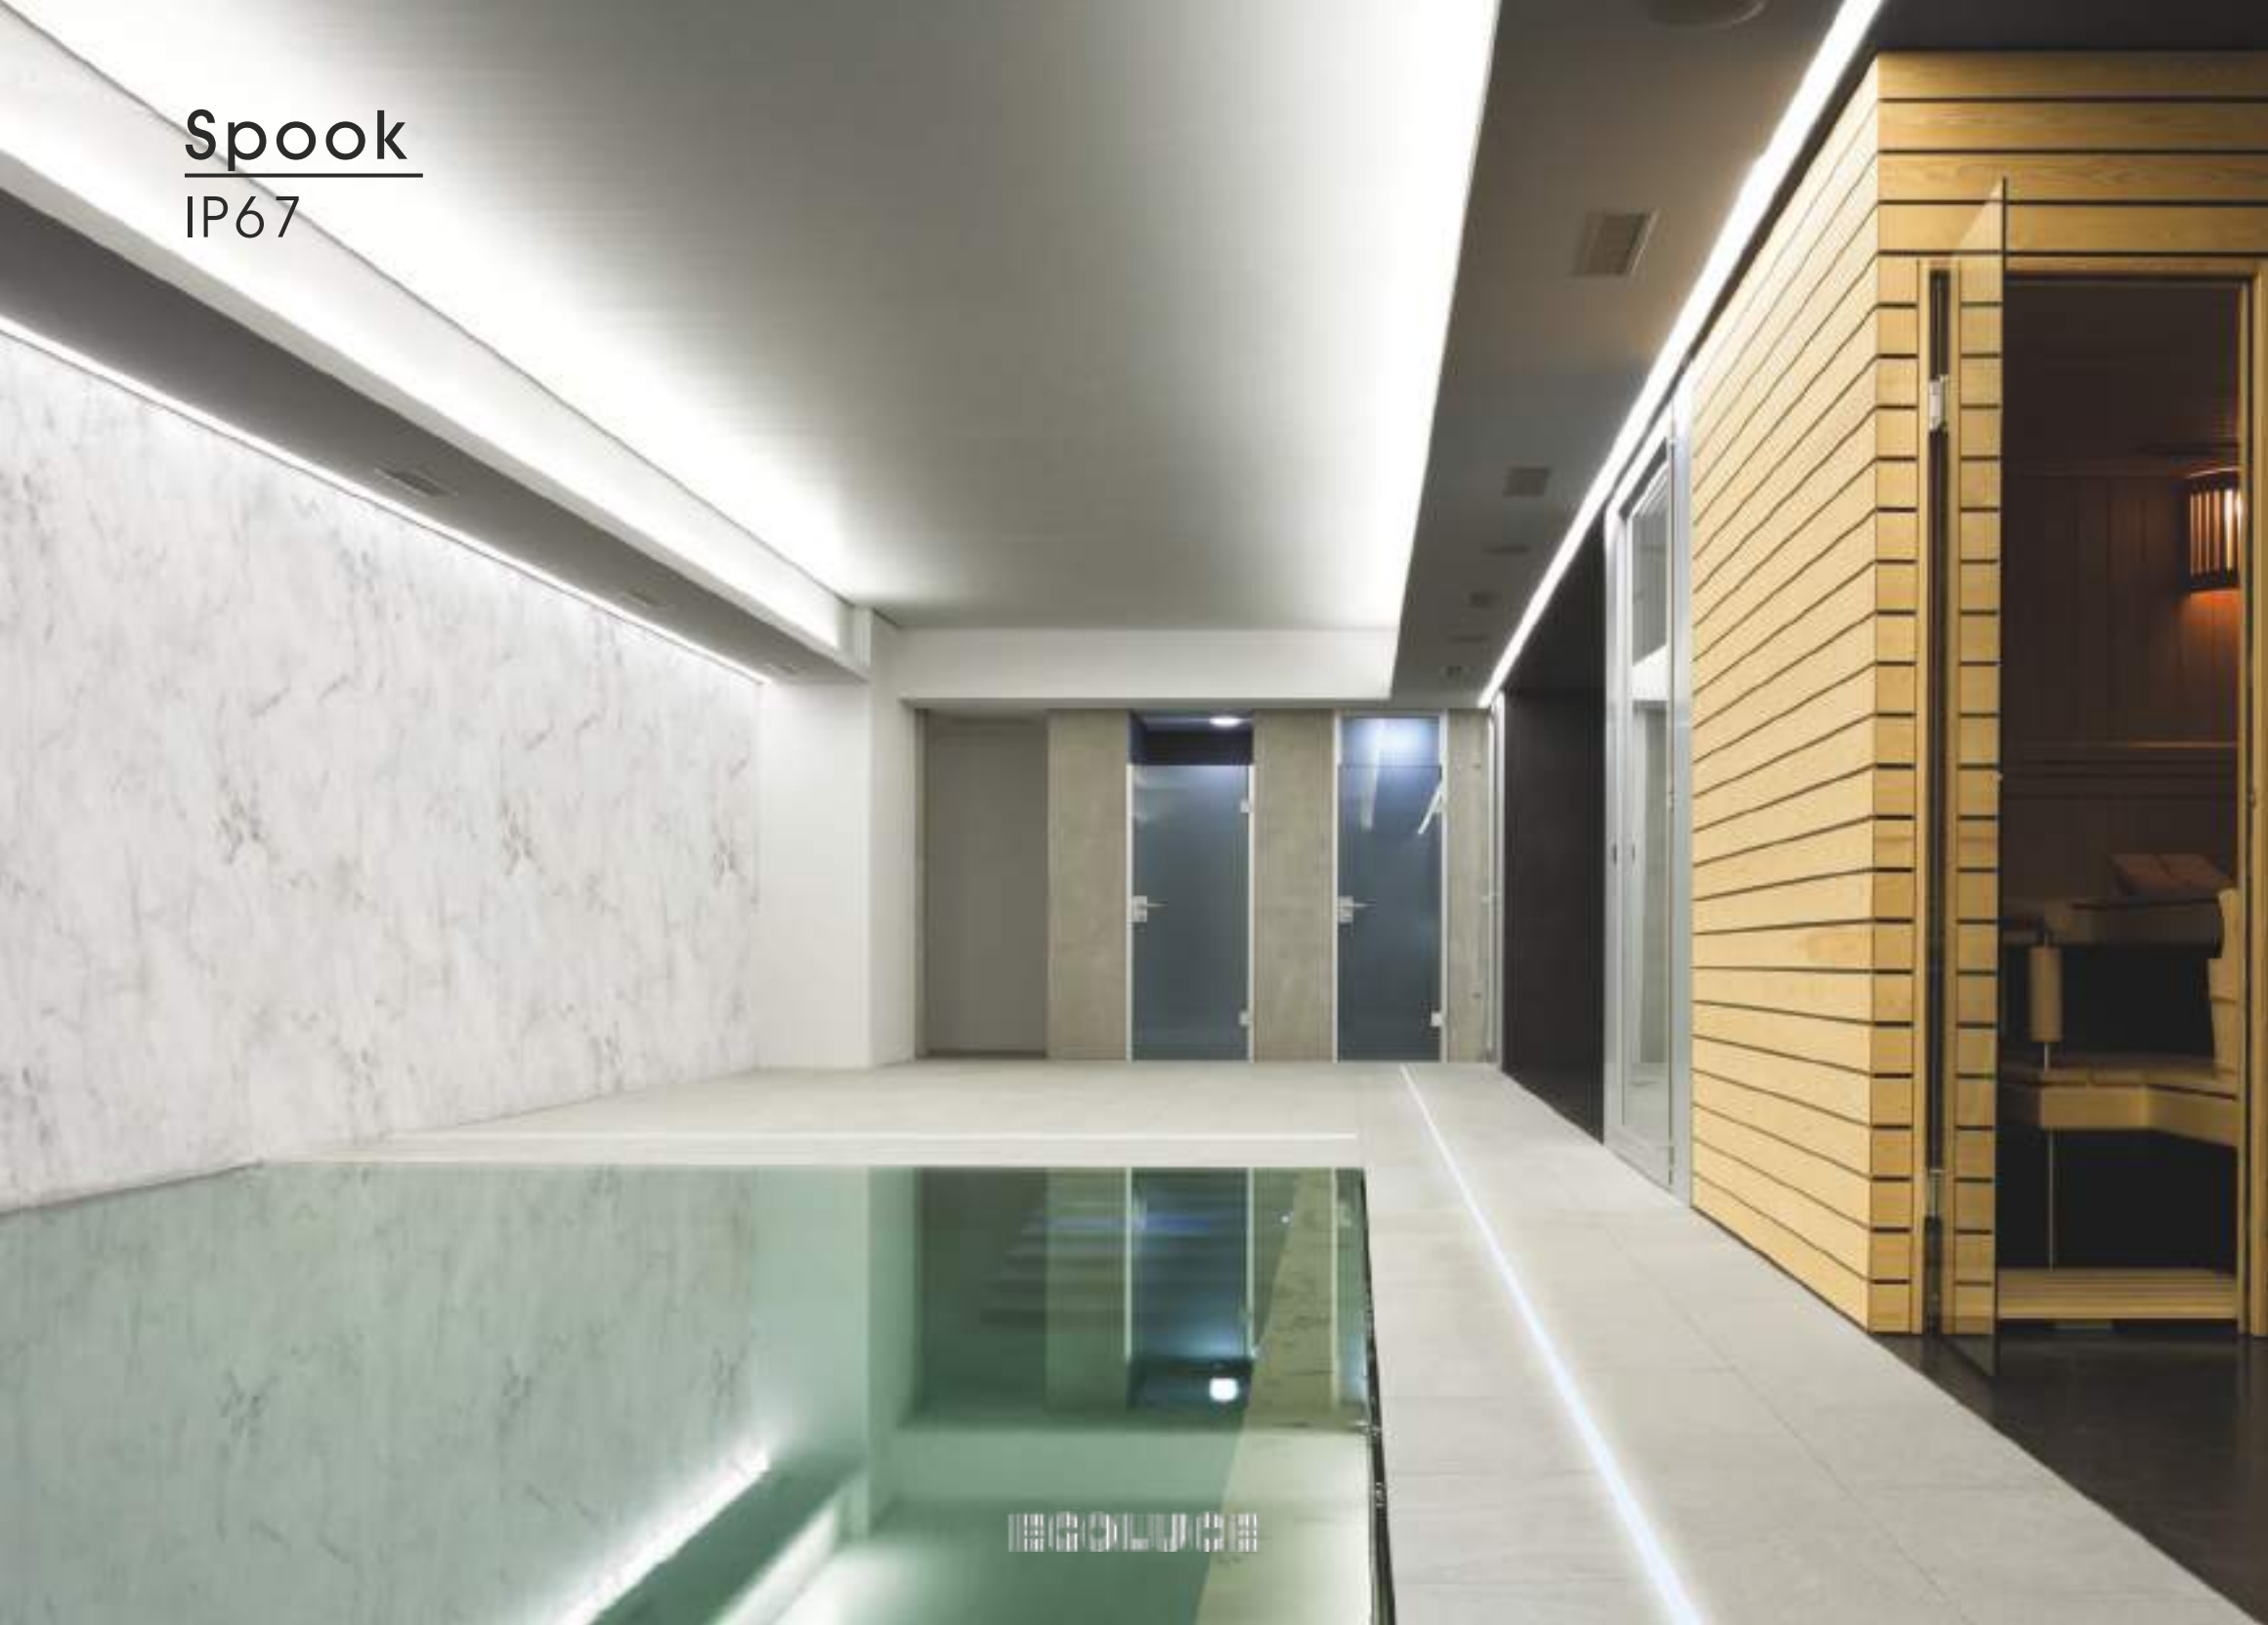

Spook
IP67

www.spooklighting.com