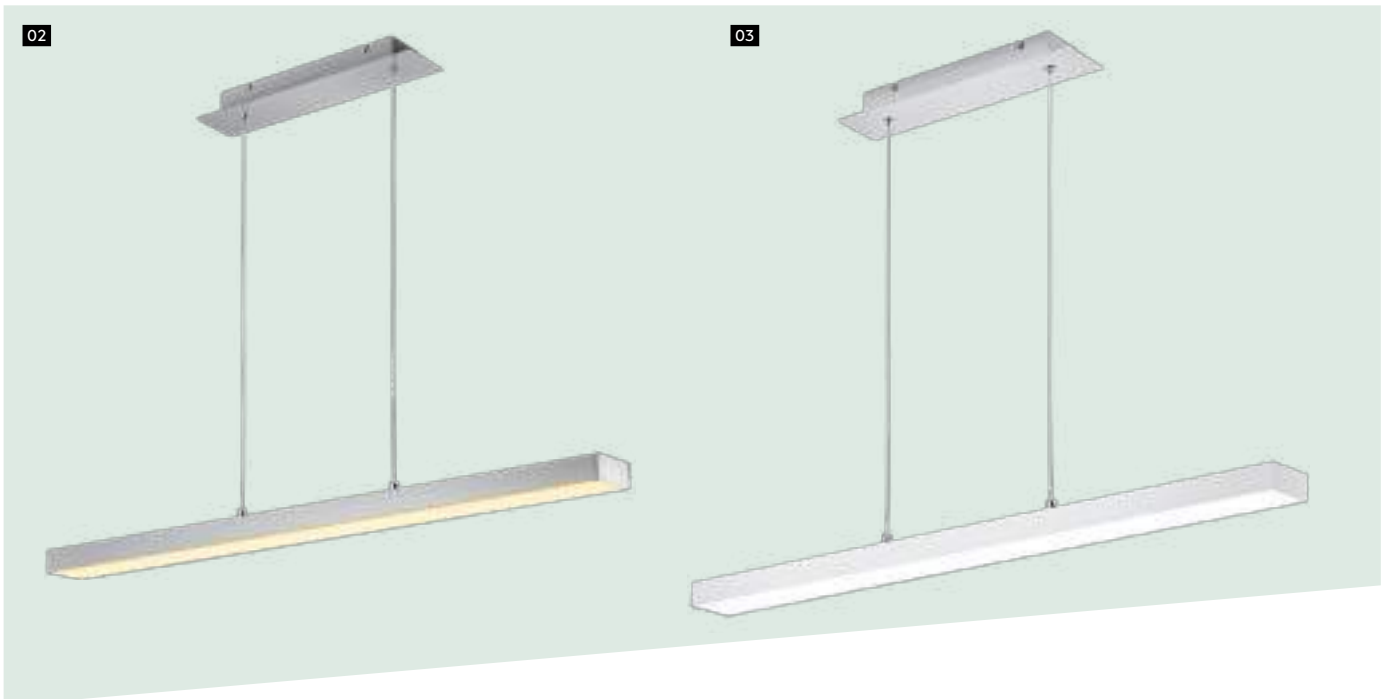

AGANO

Aluminium, Acryl
aluminium, acryl

02