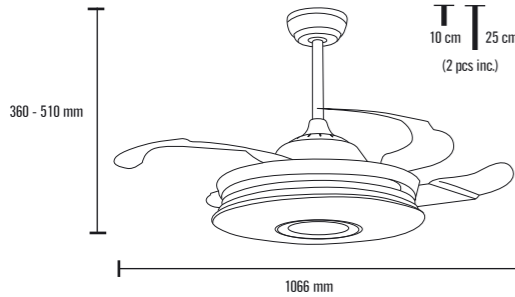

maestro

220

maestro

W	50	35	21
RPM	220	190	149

LED

mobile control

RGB control