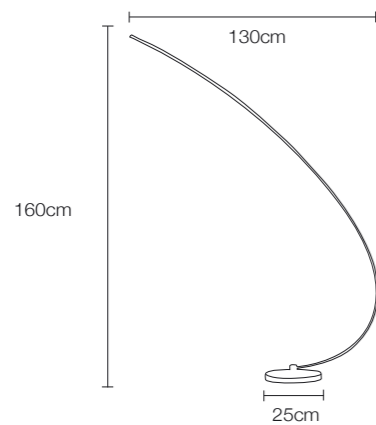

## conika

by ezio pescatori

⚡ 4x E27 LED 13W (not incl.)  

LED

54