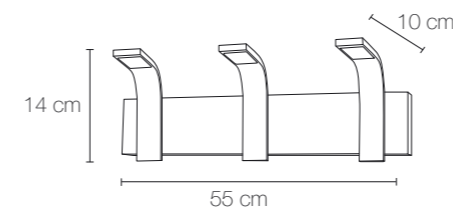

addagio W3

by isecows studio

☀️ 1350 lumens ⚡️ 15W IP44 4000 K ● (al) (pc)