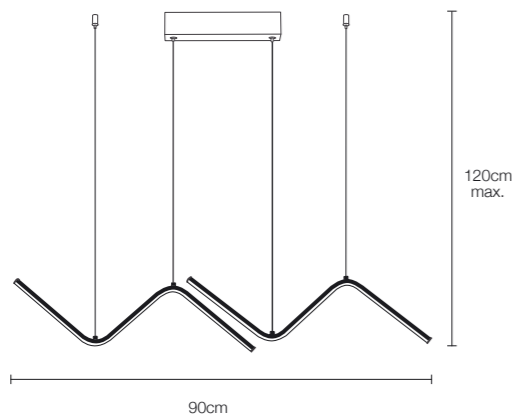

# accurity

☀️ 3650 lumens ⚡️ 42W

● (al) (sil)

multiple options

LED

10