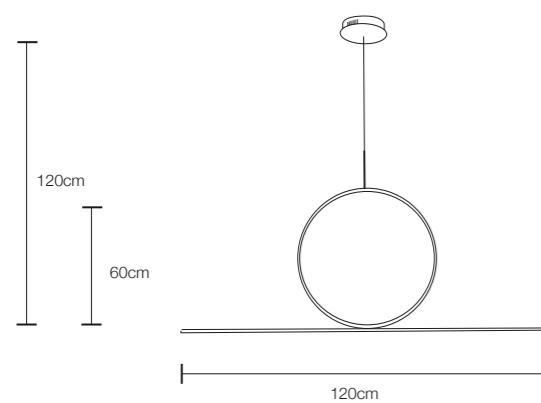

tangenziale

160

tangenziale

by mimax team

☀️ 3070 lumens ⚡️ 34W   3000 K   ● (al) (pc)

LED