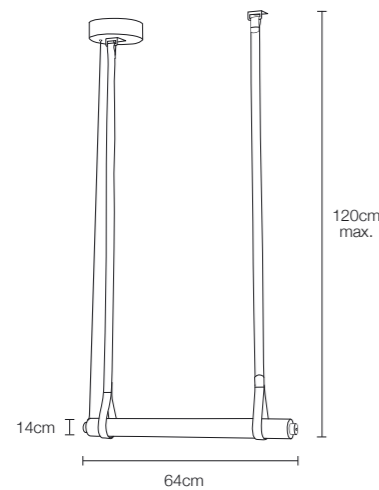

teneria

☀️ 3150 lumens ⚡ 40W 🌱 *Vegan* ● (al) (pc)

LED