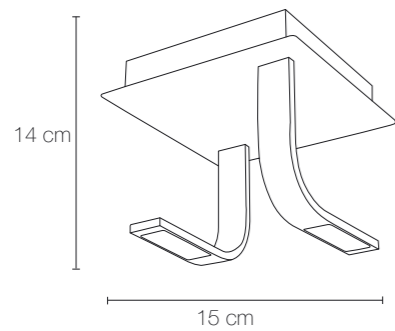

# addagio

by isecows studio

☀️ 900 lumens ⚡️ 10W IP44 4000 K ● (al) (pc)