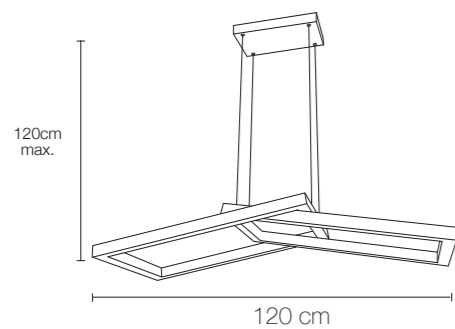

balance

46

balance

by ezio pescatori

☀ 5125 lumens ⚡ 96W

LED