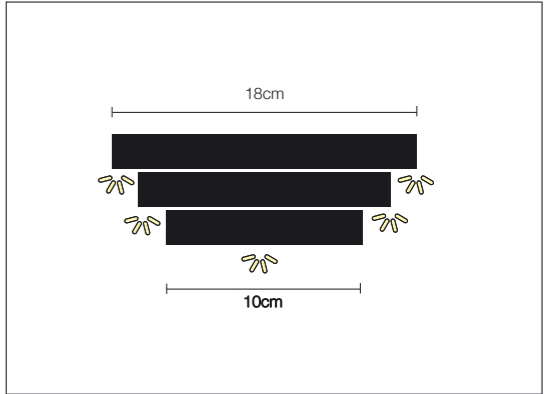

gradibus

76

gradibus

by susanne uerlings

☀️ 2380 lumens ⚡ 36W LED 2700K 6500K ● (al) (pc)

LED