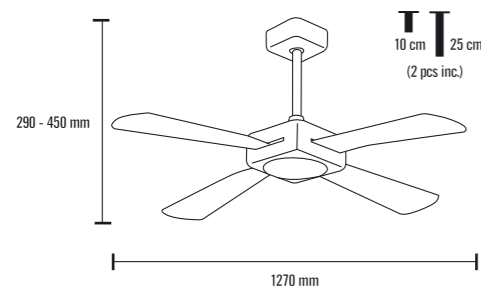

meltemi

by ezio pescatori