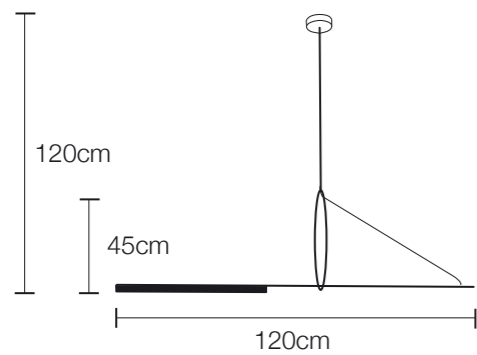

geometrika

74

geometrika

by mimax team

☀️ 1500 lumens ⚡ 32W LED 2700K-6500K 📶 ● (al) (pc)

LED