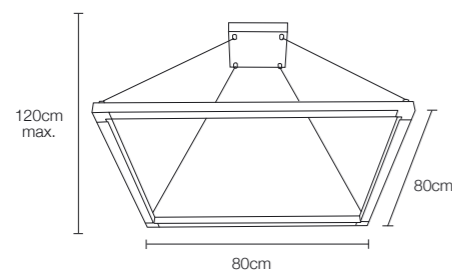

aeris

34

aeris

by mimax team

☀ 5140 lumens ⚡ 65W ○ st (pc)

LED