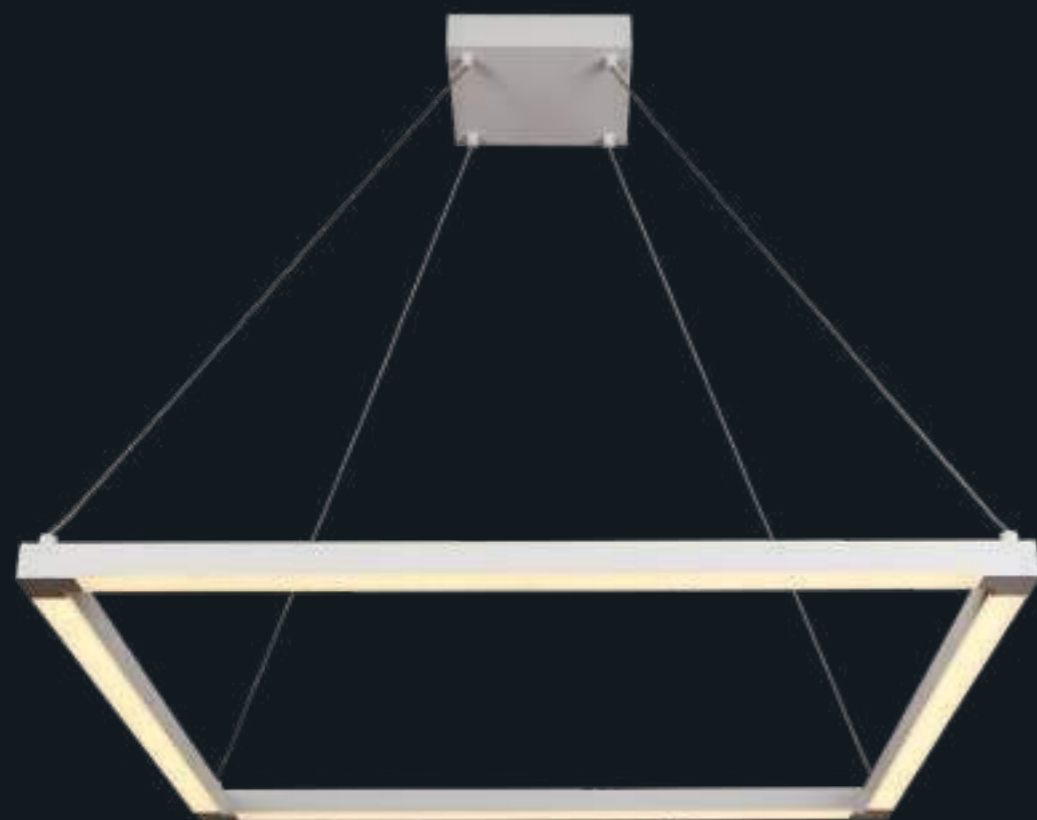

aeris

34

aeris

by mimax team

☀ 5140 lumens ⚡ 65W ○ st (pc)

LED