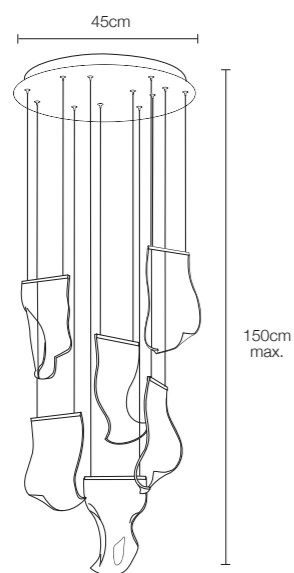

28

veglia

☀️ 3150 lumens ⚡️ 36W

LED

veglia T

☀️ 814 lumens ⚡️ 16W

LED