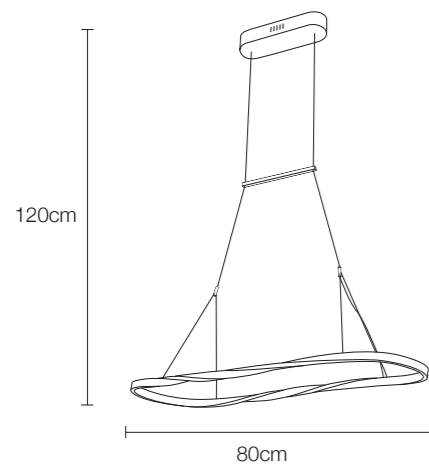

ringlet

120

ringlet

by mimax team

☀️ 4375 lumens ⚡ 54W ○ (al) (acr)

LED