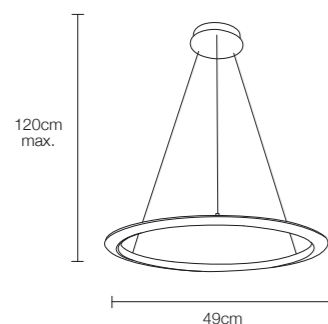

tango

162

tango

by mimax team

☀️ 2315 lumens ⚡ 36W
2700K — 6500K

LED