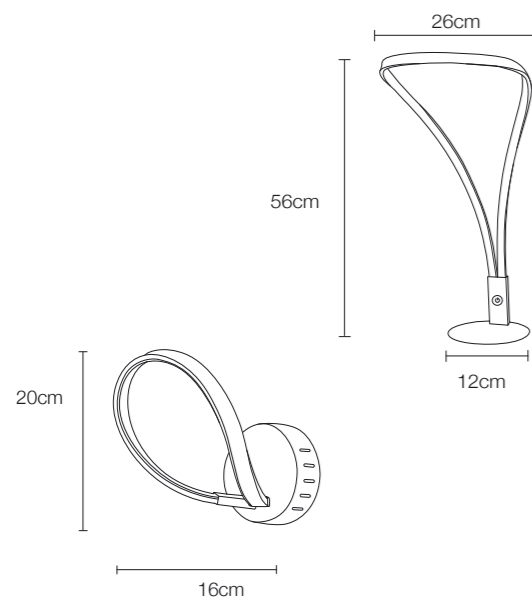

142

shine T

by mimax team

☀️ 1440 lumens ⚡️ 18W 🔄 🖱️ ● (al) (pc)

shine W

by mimax team

☀️ 480 lumens ⚡️ 6W ● (al) (pc)

LED