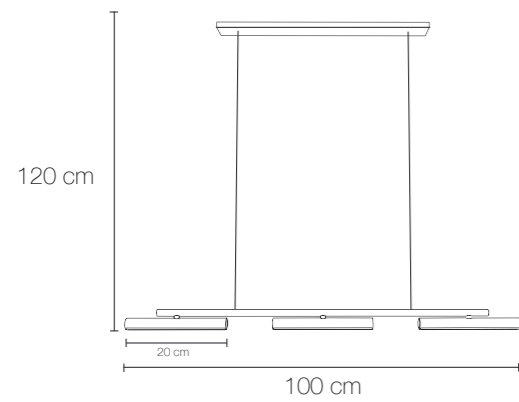

48

batons

by susanne uerlings

☀️ 1950 lumens ⚡️ 36W

LED
2700K — 6000K

st

pc

LED