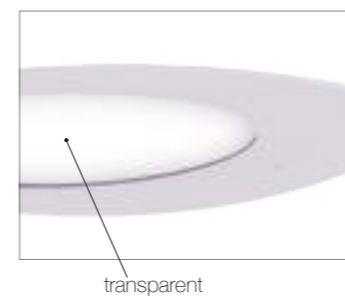

galerna

194

galerna

					2750 Lm		
W	32	27	22	17	12	7	
RPM	265	230	200	180	160	130	

LED