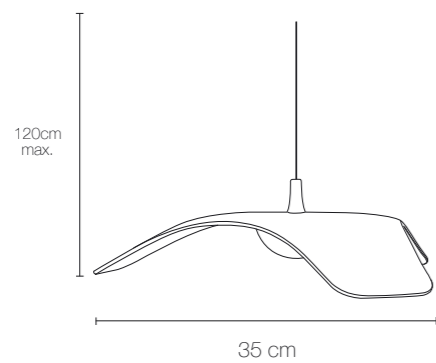

wing

186

wing

by mbe design

☀ 945 lumens ⚡ 10W

LED