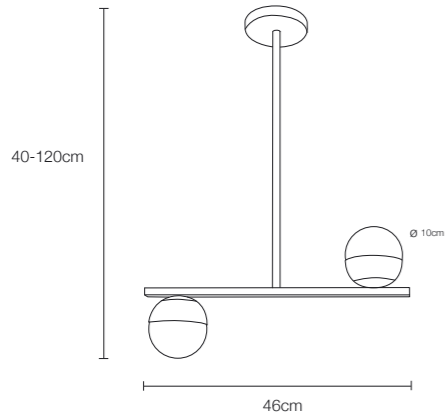

sphiria 2

150

sphiria 2

by david landis

☀️ 2100 lumens

⚡ 2 x G9 5W (not incl.)

● (st) (pc)

LED