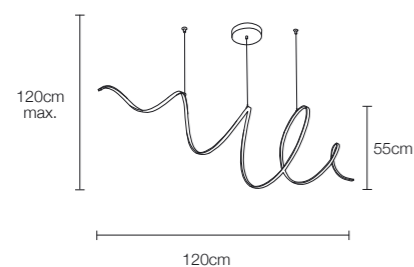

shine 9

138

shine 9

by mbe studio

3380 lumens ⚡ 60W 🔊 80dB ● al pc

2700K ————— 6500K

LED