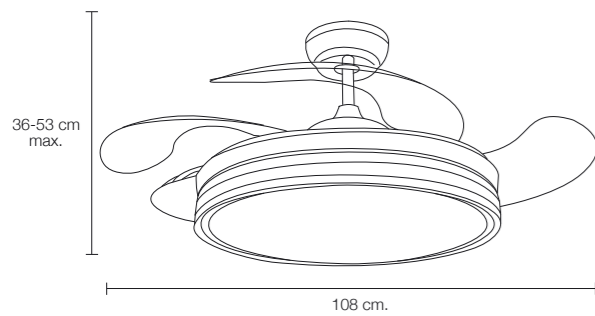

calima

192

calima

- ST
- ABS
- Dif. PC
- Timer
- Memory

- 15° max.
- Remote
- DC motor
- 72W
  5950 Lm
- LED
  2700K - 6000K
- 175 m³/min

W	32	27	22	17	12	7
RPM	260	240	220	200	180	160

LED