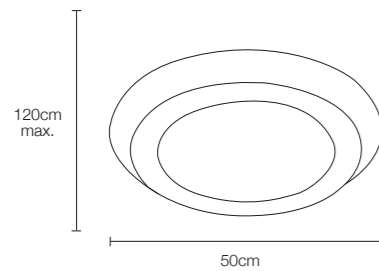

## ring o'lite

by mbe design

☀ 3330 lumens

⚡ 41W

LED

124