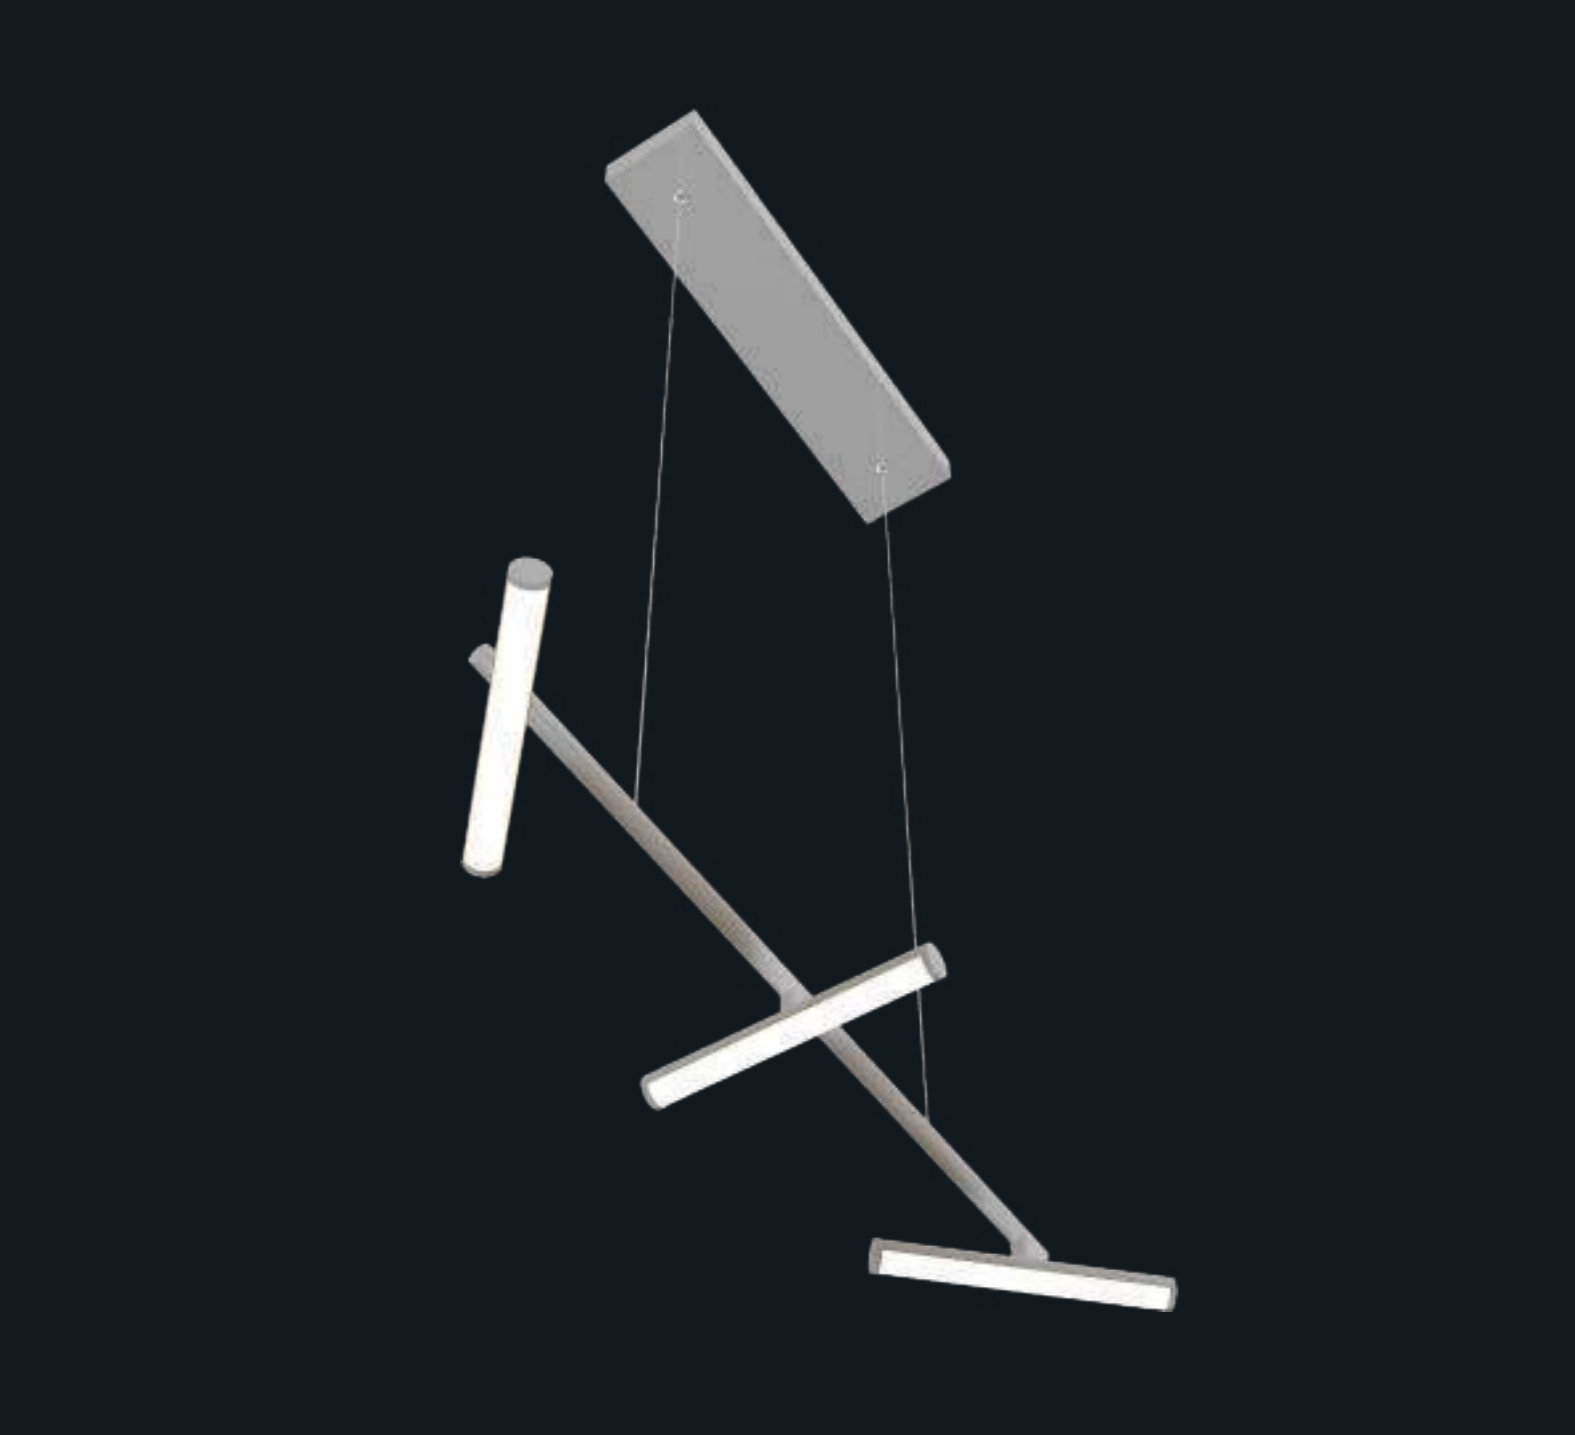

batons

48

batons

by susanne uerlings

☀️ 1950 lumens ⚡️ 36W

LED
2700K — 6000K

st

pc

LED