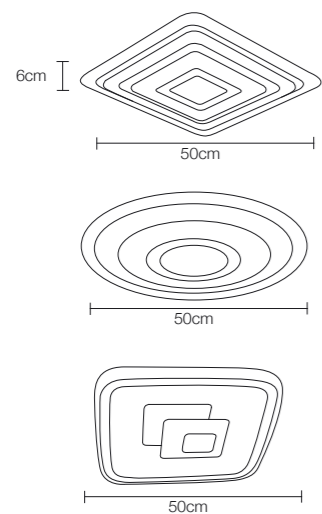

tak 5

LED

tak 1/ tak 2 / tak 5

by mimax team

6870 lumens
74W

2700K — 6500K

tak 3/ tak 4

by mimax team

4895 lumens
54W

2700K — 6500K

tak total light control system:

2700K — 6500K