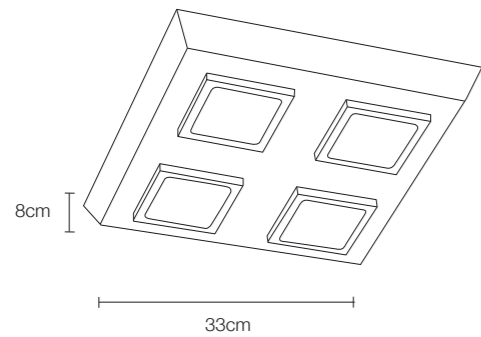

quattro

116

quattro

by mbe design

☀️ 2985 lumens

⚡ 36W

LED