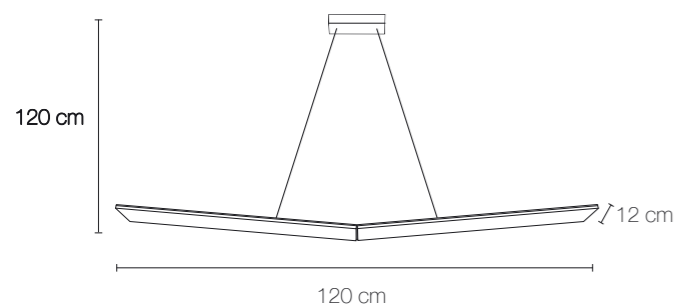

abeamus

by susanne uerlings

☀ 3150 lumens ⚡ 36W 2700K 6500K ○ ○ al ○ acr

LED