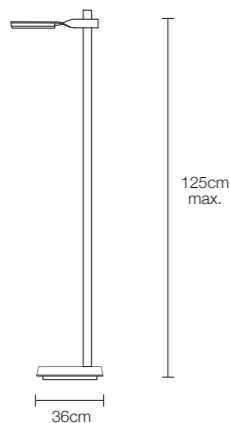

virage F

182

virage F

by susanne uerlings

☀ 848 lumens

⚡ 10W

al pc

LED