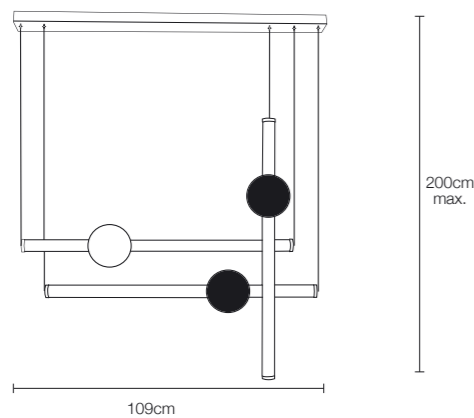

creanza

6

creanza

☀️ 5112 lumens ⚡️ 64W

● (al) (pc)

LED