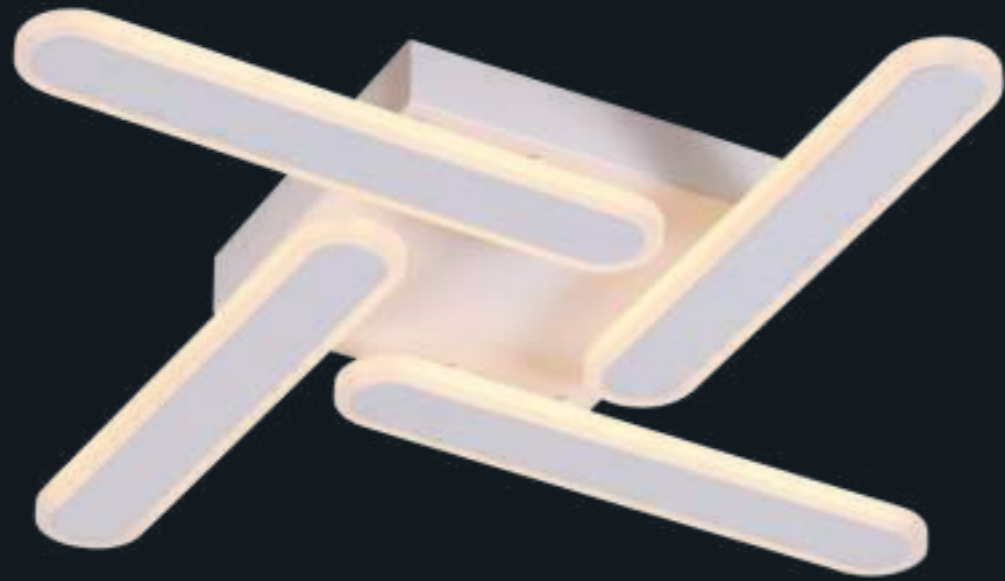

alchemy 2

40

alchemy 2

by isecows studio

☀️ 3750 lumens ⚡ 48W

LED