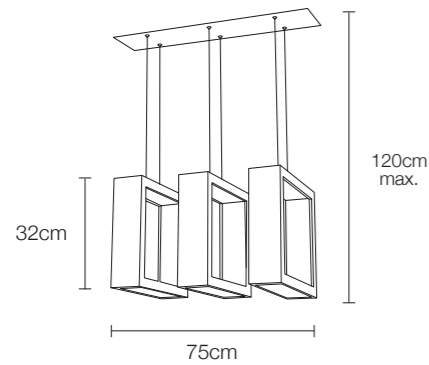

## angle 2

by mimax team

☀ 6664 lumens ⚡ 96W ○ (st) (pc)

LED