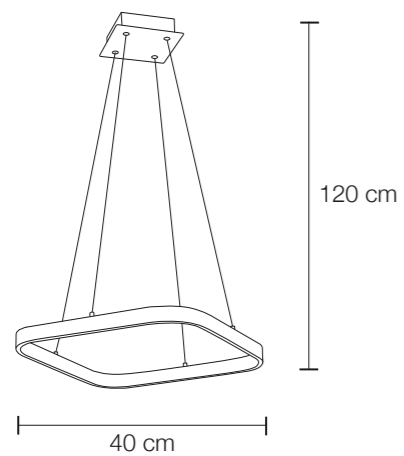

agatha

36

agatha

by mimax team

☀️ 2715 lumens ⚡ 36W **LED** 2700K — 6500K

LED