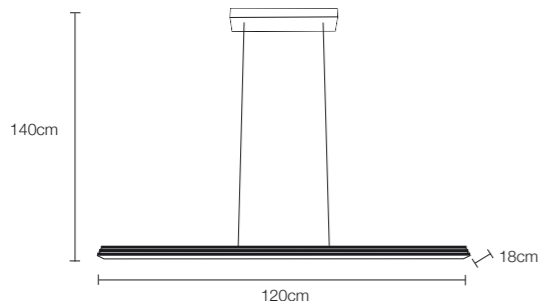

76

gradibus

by susanne uerlings

☀️ 2380 lumens ⚡ 36W LED 2700K 6500K ● (al) (pc)

LED