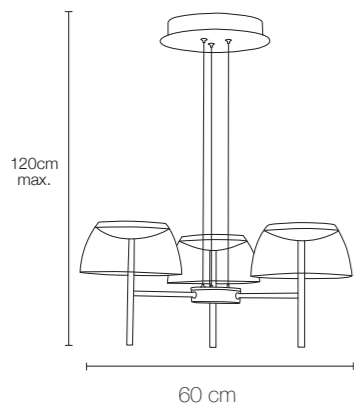

torch

168

torch

by mbe design

☀️ 2150 lumens ⚡ 24W

LED