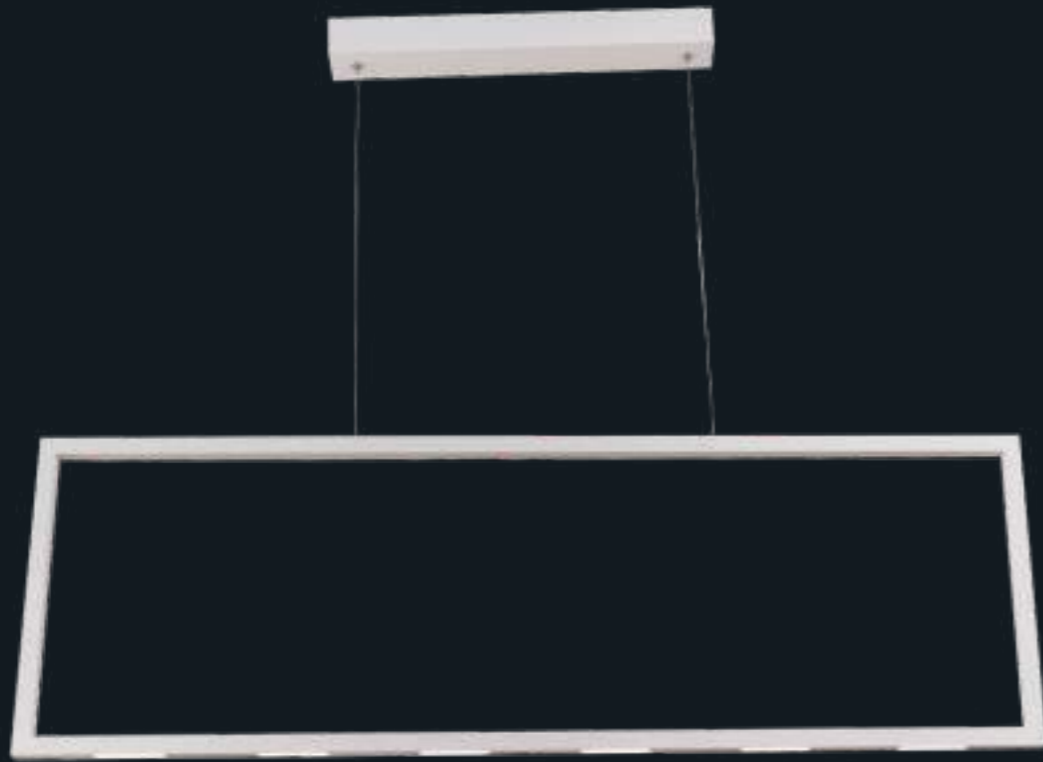

saphir

126

saphir

by francesco sani

☀️ 3250 lumens ⚡ 48W

○ (st) (pc)

🌿 uplight/downlight

LED