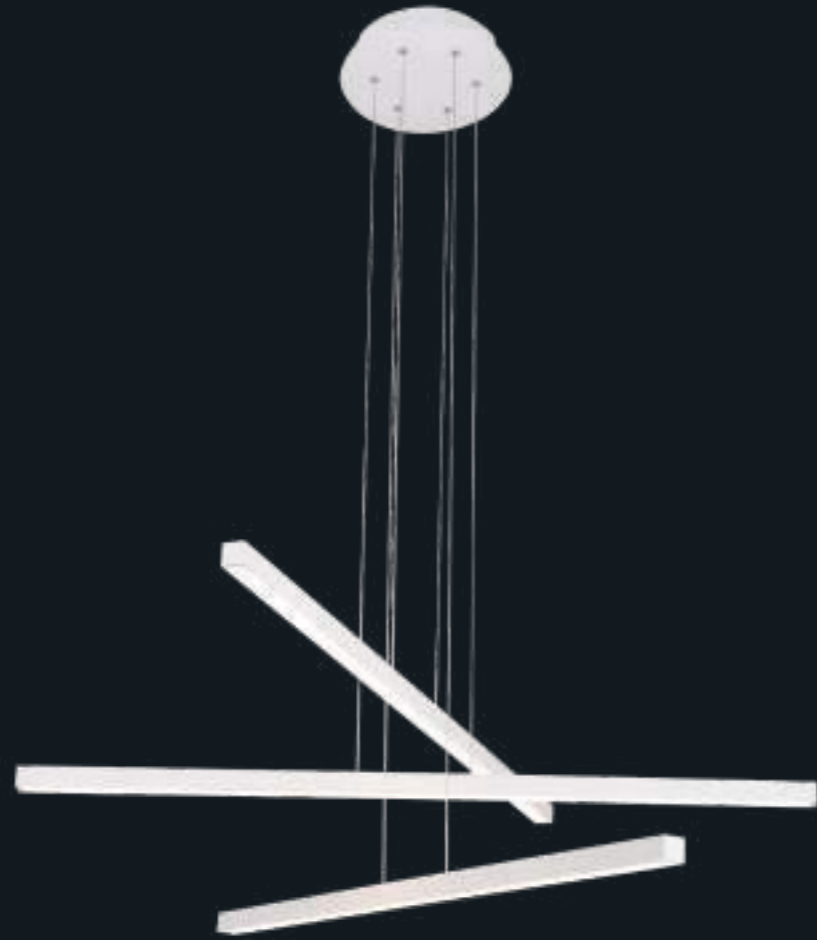

fidelia 3

70

fidelia 3

by isecows studio

☀ 2750 lumens ⚡ 48W ○ (st) (pc)

LED