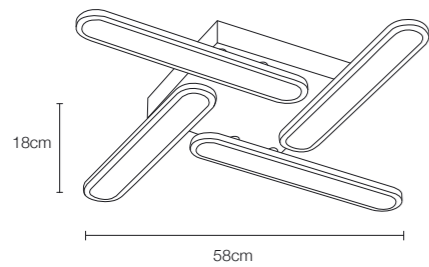

alchemy 2

40

alchemy 2

by isecows studio

☀️ 3750 lumens ⚡ 48W

LED