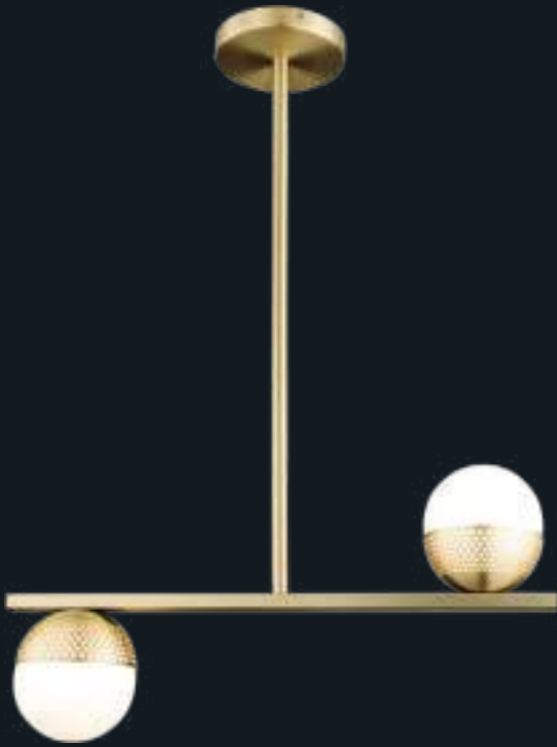

sphiria 2

150

sphiria 2

by david landis

☀️ 2100 lumens

⚡ 2 x G9 5W (not incl.)

● (st) (pc)

LED