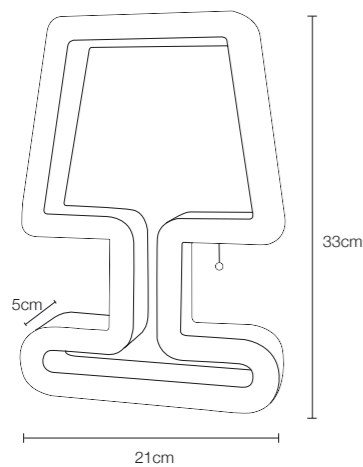

logo

20

logo

☀ 977 lumens ⚡ 12W ⏸ ON/OFF ○ al acr

logo B

☀ 977 lumens ⚡ 12W ⏸ ON/OFF ● al acr

LED