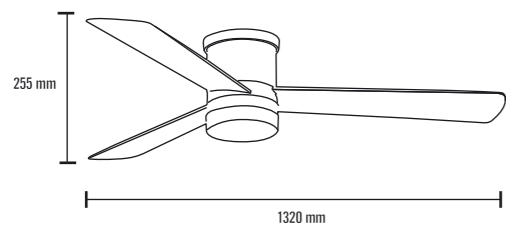

●
✂ ST
⚙ PLY
Dif. GL
Timer
Indoor/Outdoor IP44

📶
AC motor
💡 18w 1650 Lm
LED 2700K 6500K
🌀 140 m3/min

W	20	35	53
RPM	125	168	205

LED