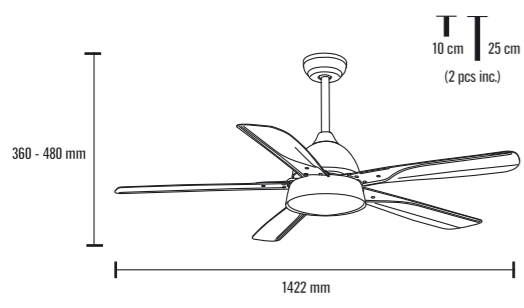

shamal

230

shamal

●	ST	ABS	Dif. PC	Timer
25" max.	AC motor	24w	LED	146 m3/min
		1950 Lm		
W	21	45	65	
RPM	148	180	205	

LED