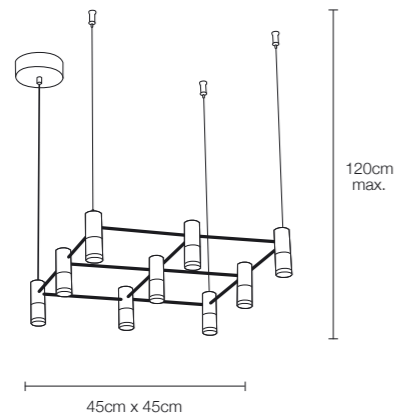

orion

106

orion

by mbe design

⚡ 9 x G4 3W (27W) (not incl.)

LED