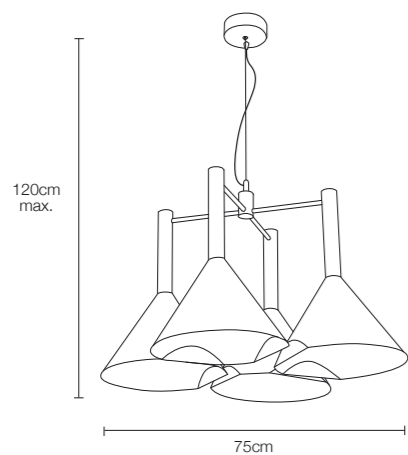

conika

52

conika

by ezio pescatori

⚡ 4x E27 LED 13W (not incl.)

LED