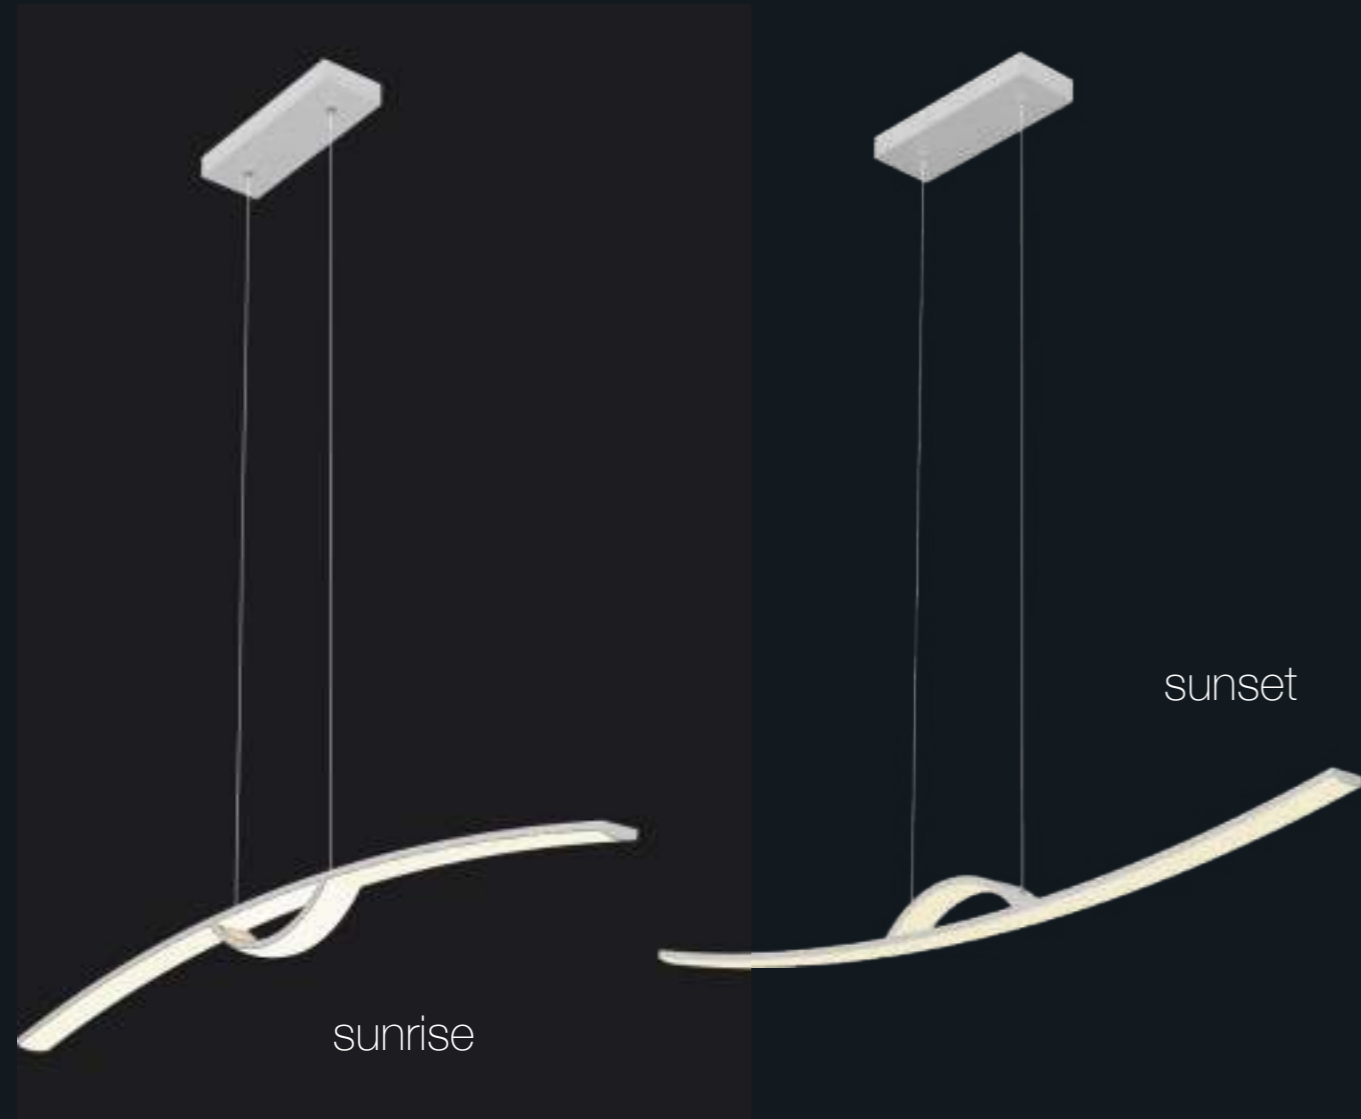

## structura

by mimax team

☀️ 5485 lumens ⚡ 67W

LED