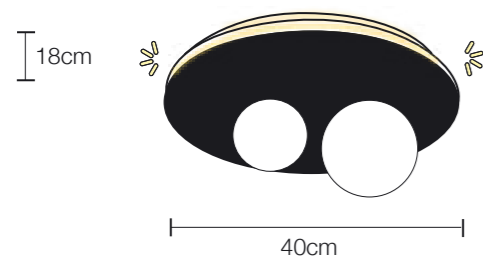

## icon 2

by iseecows studio

☀️ 4830 lumens ⚡️ 50W 3000 K ● (al) (gl)

LED

84