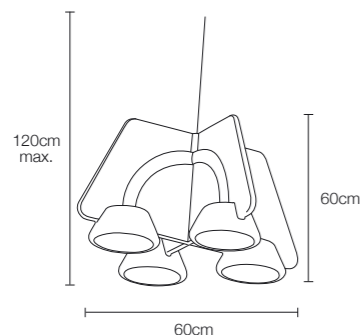

twin

172

twin
by ezio pescatori

☀️ 2250 lumens ⚡ 36W ○ ✎ ⌛ st pc

LED