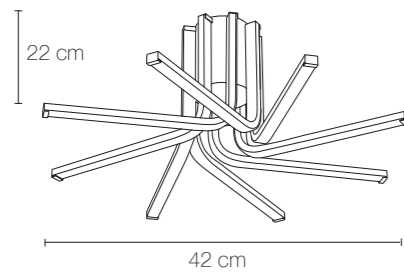

## mistral

by mbe design

☀️ 4985 lumens ⚡ 94W 🔄 2700K - 6500K ○ al ○ pc

LED

96