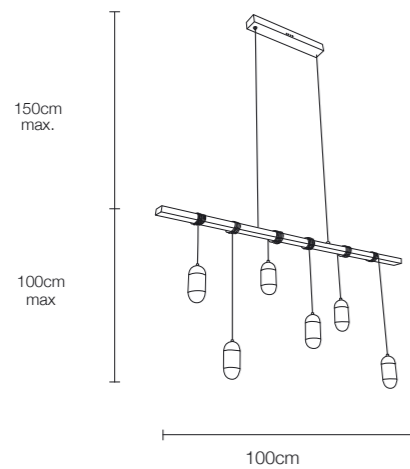

inflexus

86

inflexus

by **iseecows studio**

1950 lumens

24W

Cables enrollables individualmente para jugar con distintas alturas
Individually roller cables to play with different heights

LED