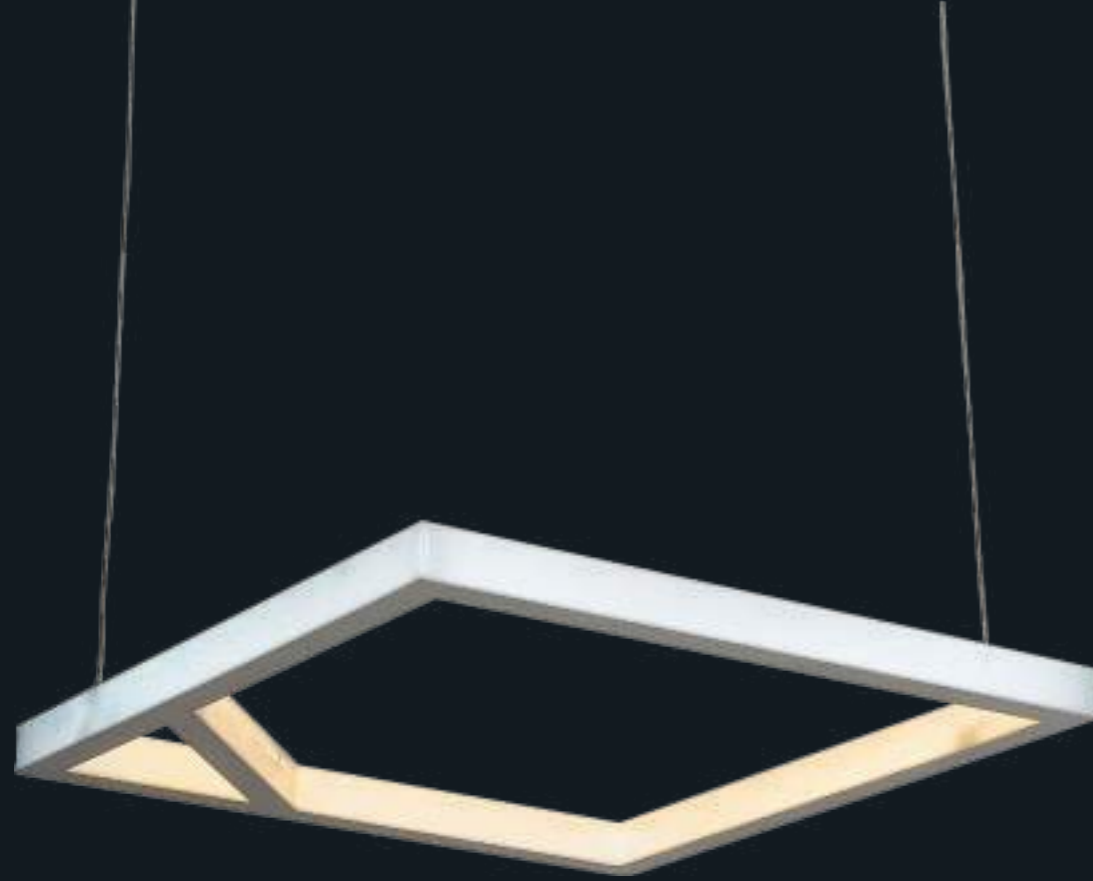

piazza

108

piazza

by ezio pescatori

☀️ 4375 lumens ⚡️ 54W 2700K 6500K (al) (acr)

LED