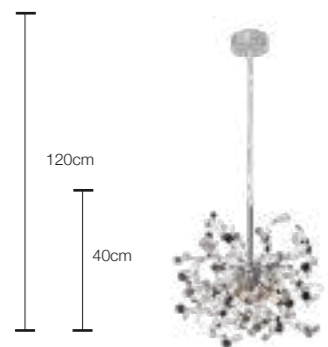

euphoria

62

euphoria

by mimax team

⚡ 3 x G9 33Wmax (not incl.)

LED