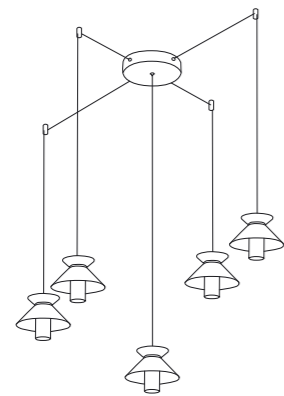

pinnacle

110

each cable 4m
cada cable 4m

pinnacle

by isecows studio

☀ 3150 lumens

⚡ 45W

LED