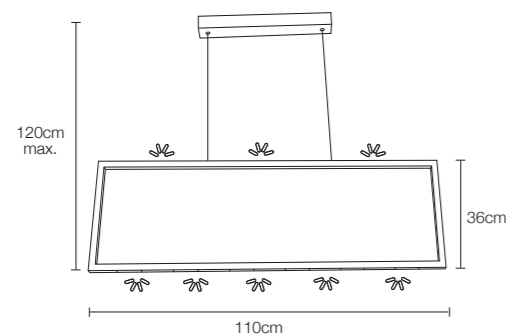

## saphir

by francesco sani

☀️ 3250 lumens ⚡ 48W

○ (st) (pc)

🌿 uplight/downlight

LED