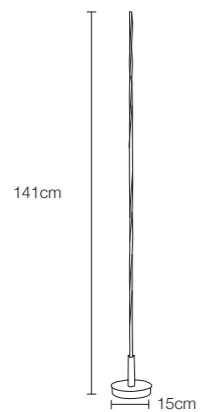

shine F

140

shine F

by mimax team

☀ 1140 lumens

⚡ 14W

al

pc

LED