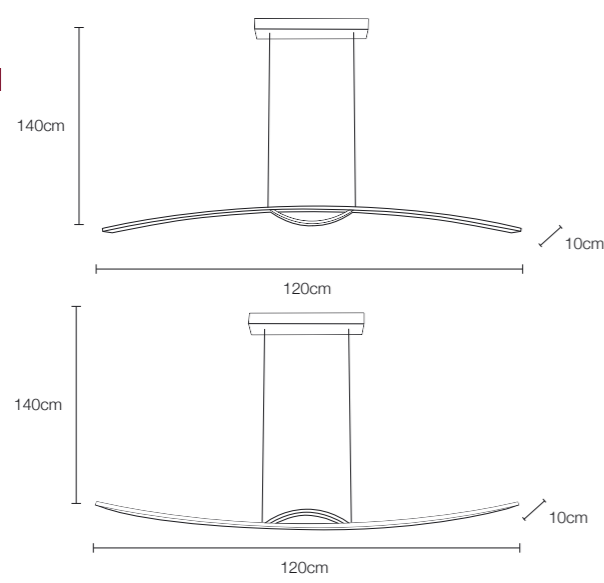

sunrise

154

sunrise

by **susanne uerlings**

☀️ 2750 lumens ⚡ 36W 2700K 6500K ○ (al) (acr)

sunset

by **susanne uerlings**

☀️ 2750 lumens ⚡ 36W 2700K 6500K ○ (al) (acr)

LED