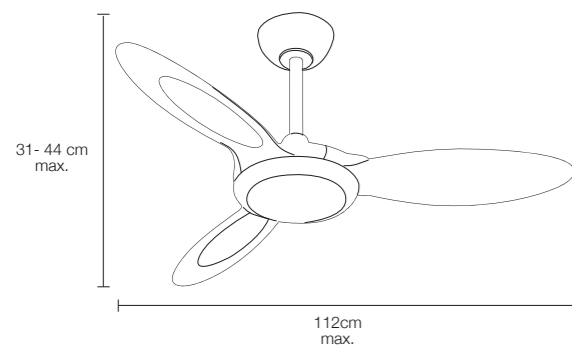

194

galerna

					2750 Lm		
W	32	27	22	17	12	7	
RPM	265	230	200	180	160	130