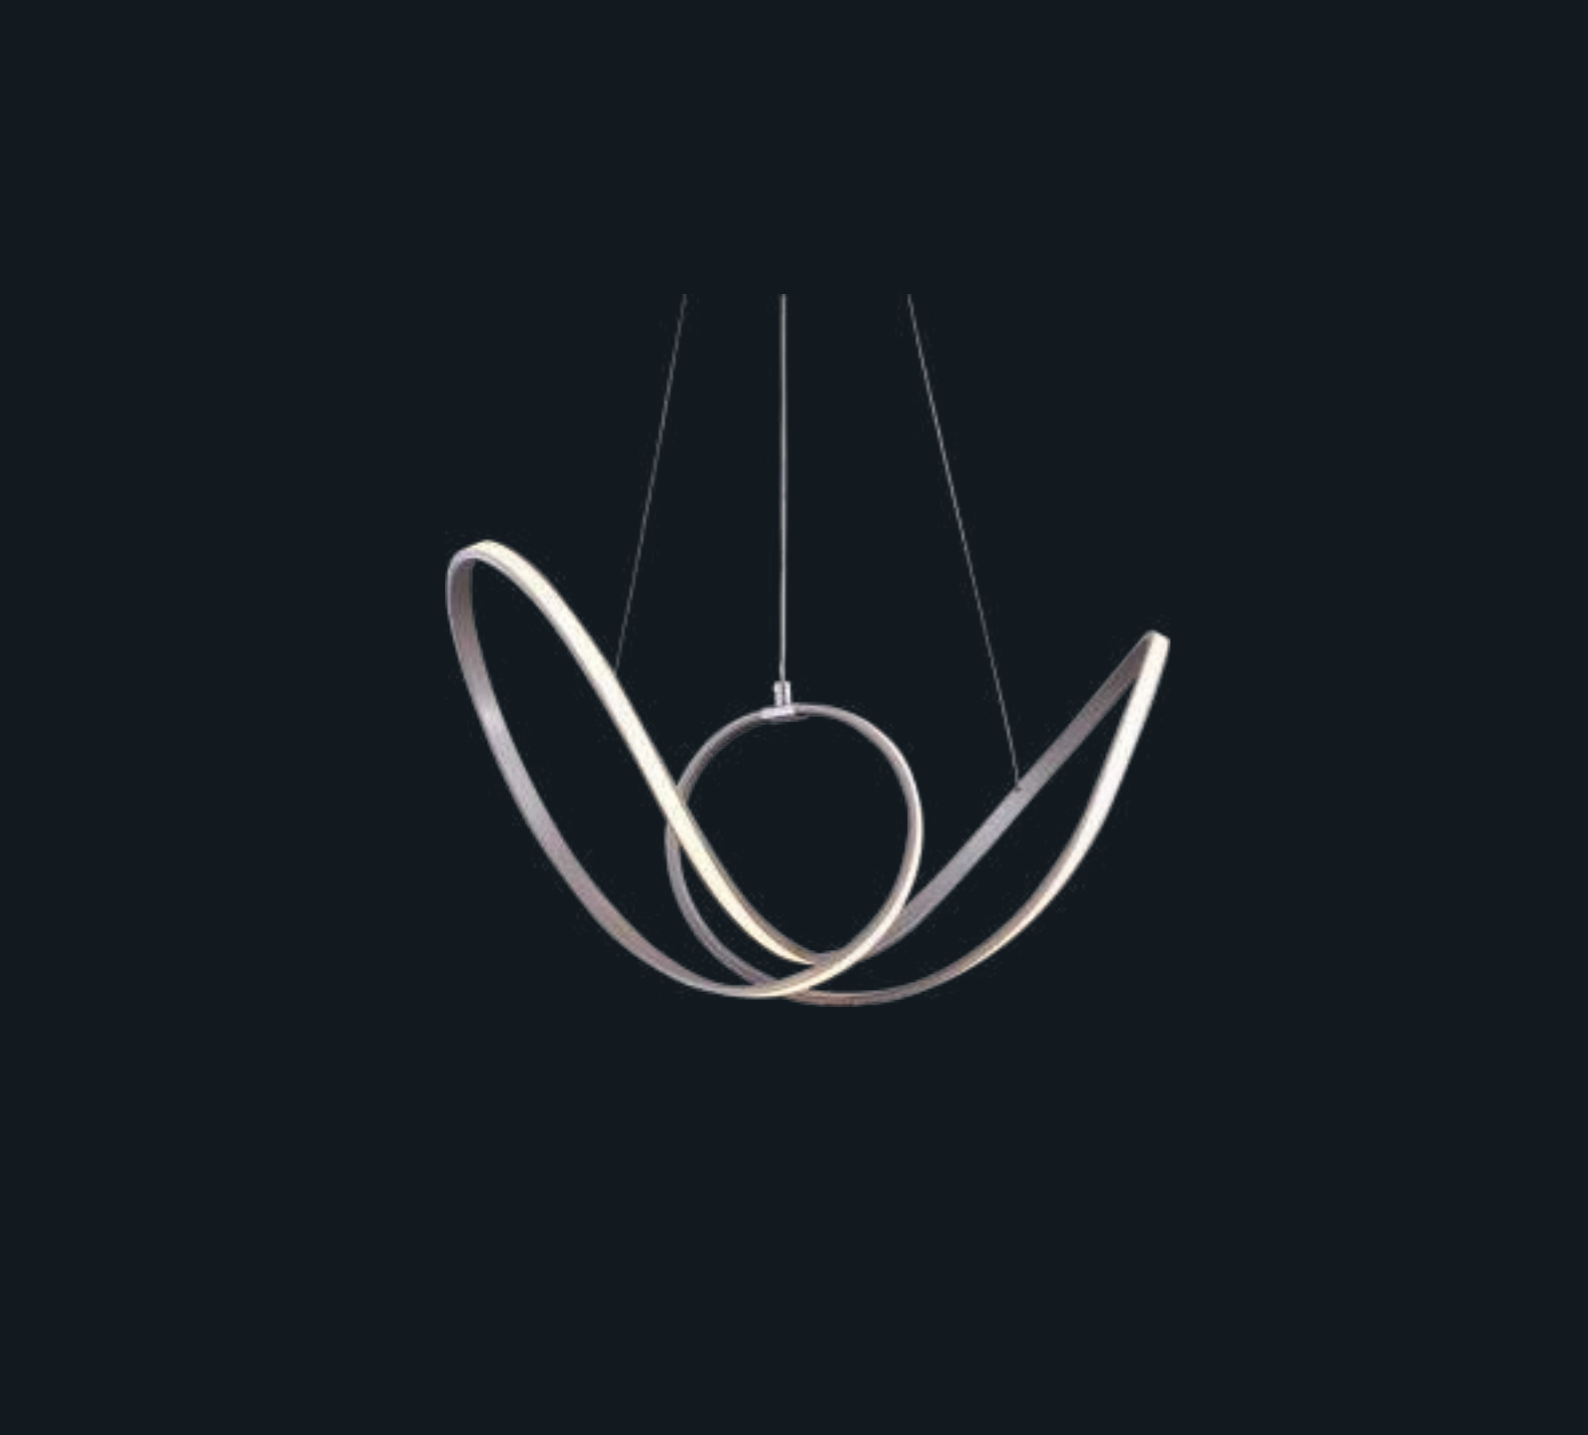

shine 8

136

shine 8

by mbe studio

☀️ 2980 lumens ⚡ 48W 🔄 0+ 🔋 al pc

2700K ————— 6500K

LED