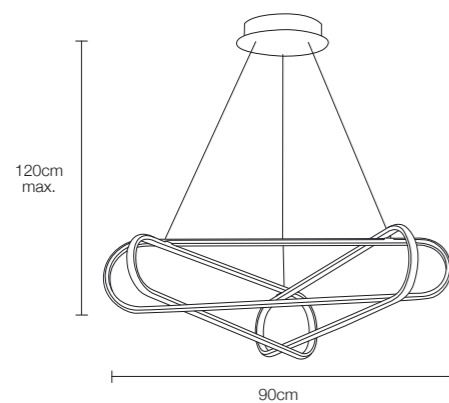

voltelle

184

voltelle

by iseecows studio

☀️ 3770 lumens ⚡ 88W ○ ○ al pc

2700K ————— 6500K

LED