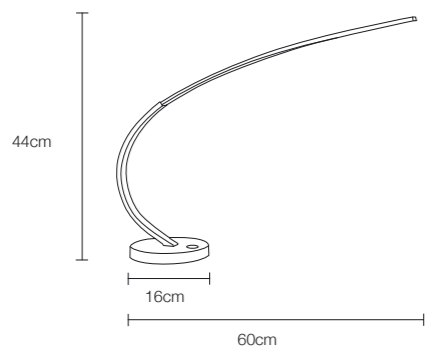

supra

by mimax team

- ☀️ 730 lumens
- ⚡ 9W
- ↻
- 👆
- ●
- st
- pc

LED