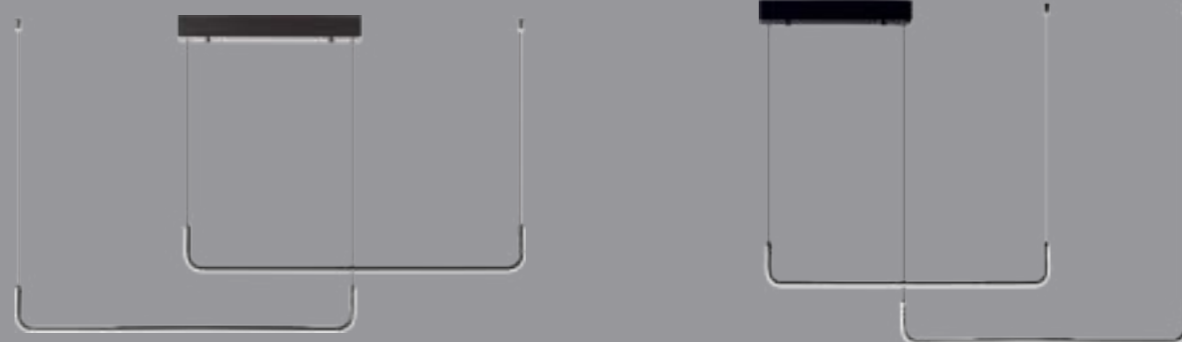

# accurity

☀️ 3650 lumens ⚡️ 42W

● (al) (sil)

multiple options

LED

10