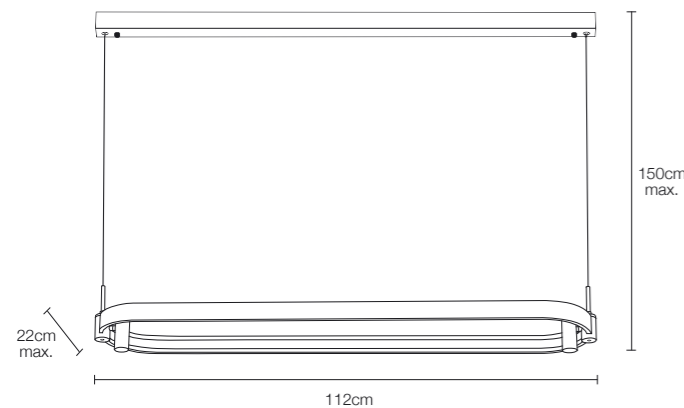

superbus

☀ 4839 lumens ⚡ 54W + 2*5W

● (al) (sil)

LED