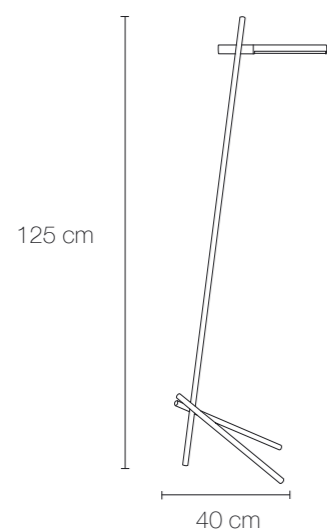

50

batons F

by susanne uerlings

☀ 5125 lumens ⚡ 12W

● (st) (pc)

LED