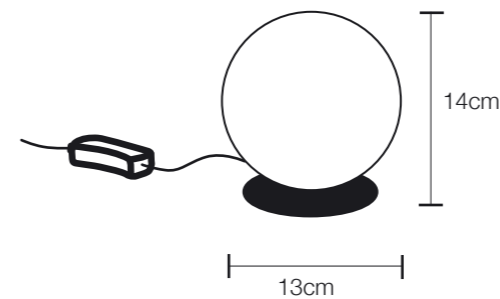

icon T

by isecows studio

☀️ 690 lumens ⚡️ 8W 3000 K ● (al) (gl)

LED