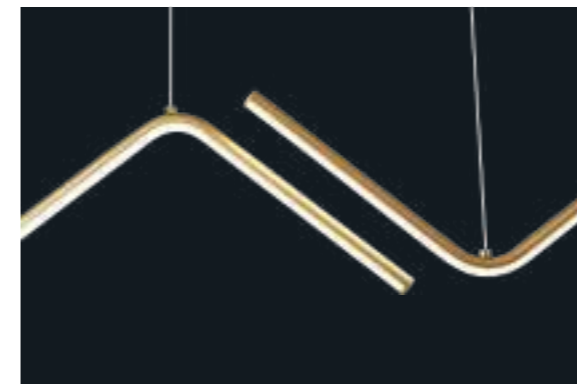

pedraforca G

☀️ 2650 lumens ⚡ 36W ● (al) (sil)