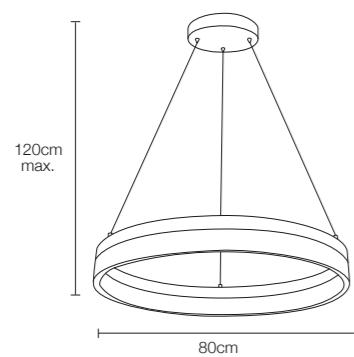

ring o'lite

122

ring o'lite

by mbe design

☀ 3330 lumens

⚡ 41W

LED