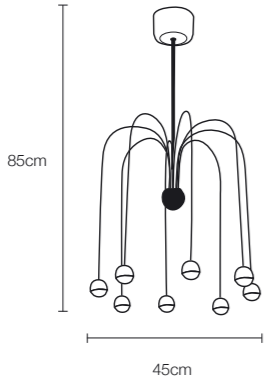

# long

88

**long**  
by ezio pescatori

☀ 650 lumens

⚡ 7W

◐ (st) (pc)

LED

manet

90

manet

by mimax team

☀️ 1950 lumens ⚡️ 24W

- Color selection icons: a circle with a diagonal line, a circle with 'al', and a circle with 'acr'.

LED