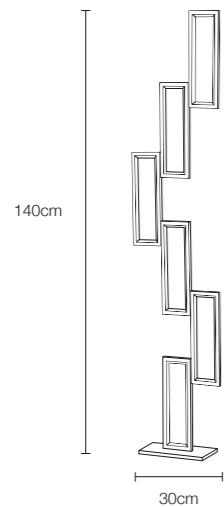

## structura

by mimax team

☀️ 5485 lumens ⚡ 67W

LED