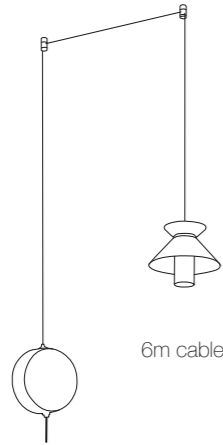

pinnacle W

by isecows studio

☀️ 719 lumens

⚡ 8W

al

acr

opcional (inc.) 2m

LED