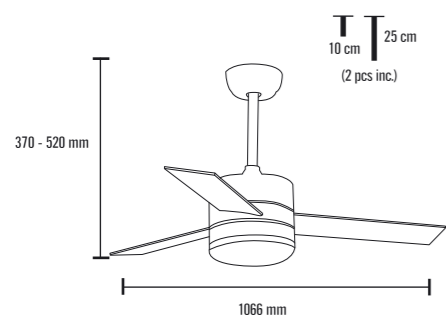

bora

200

bora

○ ST PLY beech white included/incluidas Dif. GL ⚙️
15°max. 🔋 ☀️/❄️ AC motor 18w 1550 Lm LED 2700K-6000K 135 m3/min

W	11	20	46
RPM	130	190	250

LED