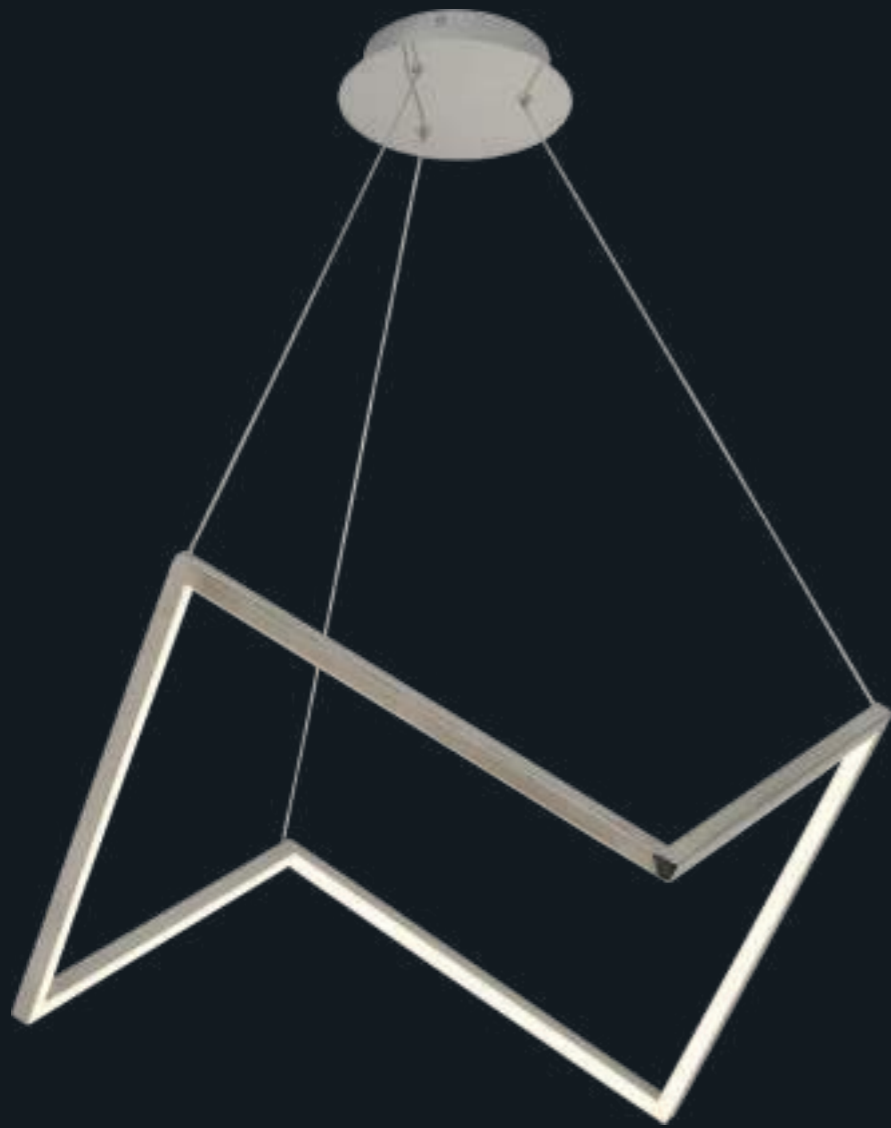

## pinnacle W

by isecows studio

☀️ 719 lumens

⚡ 8W

al

acr

opcional (inc.) 2m

LED