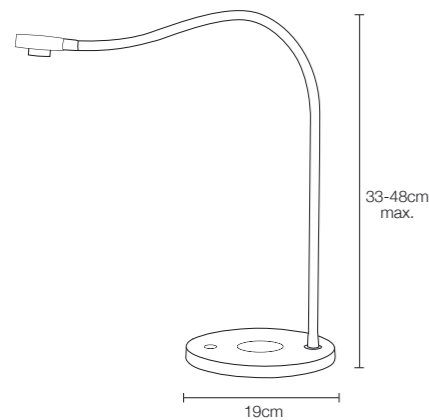

## logo B

☀ 977 lumens ⚡ 12W ⏸ ON/OFF ● al acr

LED

## matrix 2

☀ 512 lumens ⚡ 6W

📱 carga inalámbrica  
wireless charge

LED

**signum**

24

**signum**

☀ 815 lumens ⚡ 12W (6W+2\*3W)