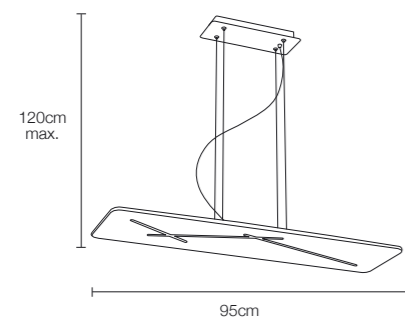

## shine X

by mbe studio

☀️ 4150 lumens ⚡️ 69W

LED

**spectrum**

148

**spectrum**

by mimax team