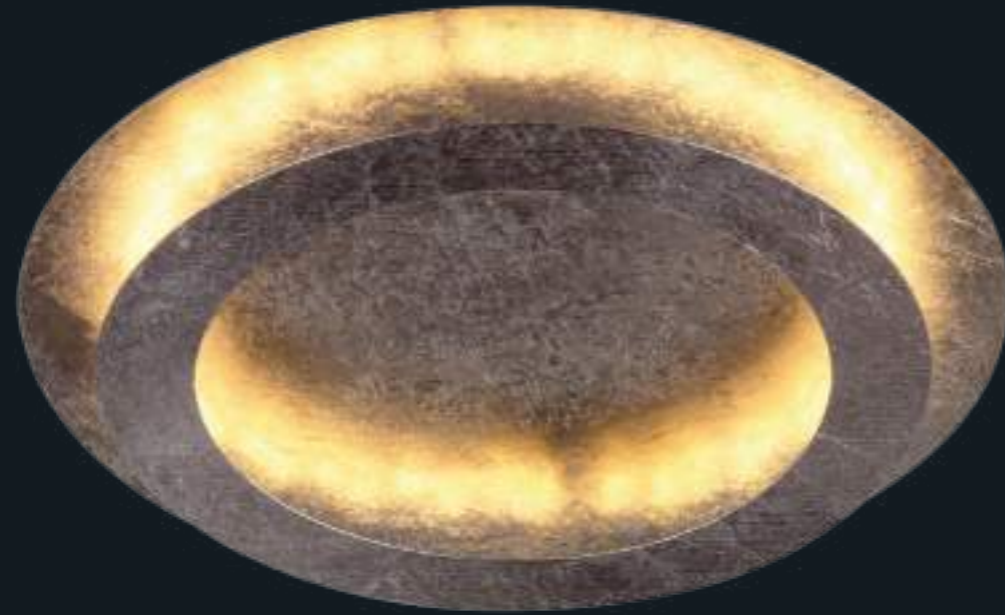

## ring o'lite

by mbe design

☀ 3330 lumens

⚡ 41W

LED

124