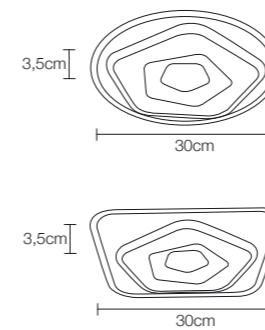

tak 1/ tak 2 / tak 5

by mimax team

6870 lumens
74W

2700K — 6500K