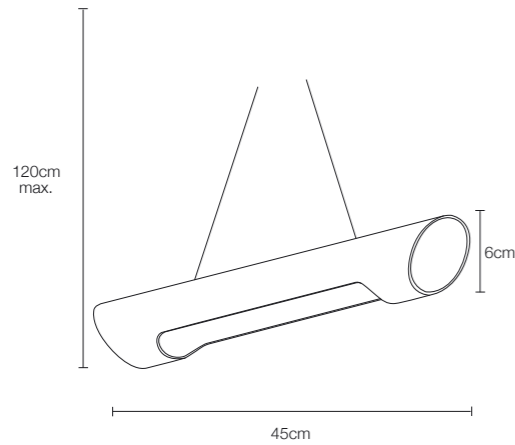

# long

88

**long**  
by ezio pescatori

☀ 650 lumens

⚡ 7W

◐ (st) (pc)

LED

manet