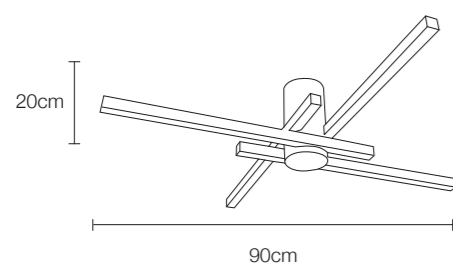

fidelia 2

68

fidelia 2

by isecows studio

☀️ 2750 lumens ⚡ 48W ○ (st) (pc)

LED