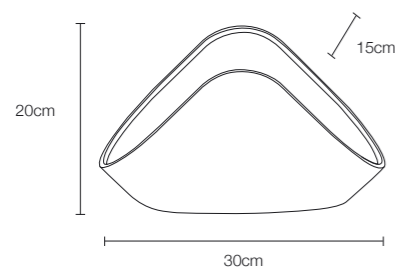

## trivial

by ezio pescatori

☀️ 1500 lumens ⚡️ 24W

LED