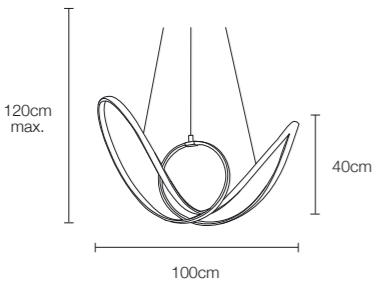

shine 8

136

shine 8

by mbe studio

☀️ 2980 lumens ⚡ 48W 🔄 0+ 🔋 al pc

2700K ————— 6500K

LED