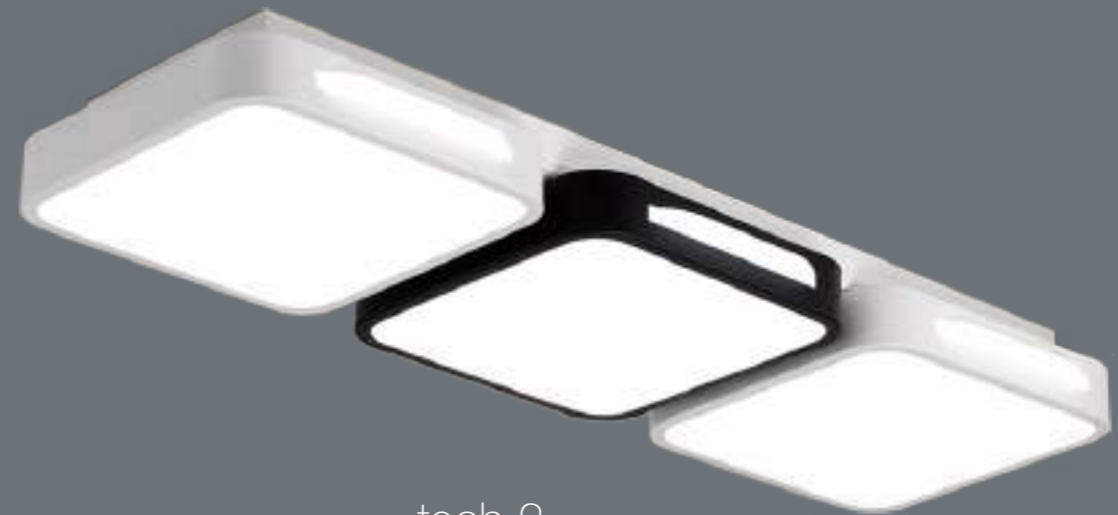

## teneria

☀️ 3150 lumens ⚡ 40W 🌱 *Vegan* ● (al) (pc)

LED

cloud P

cloud B

tech 1

tech 2