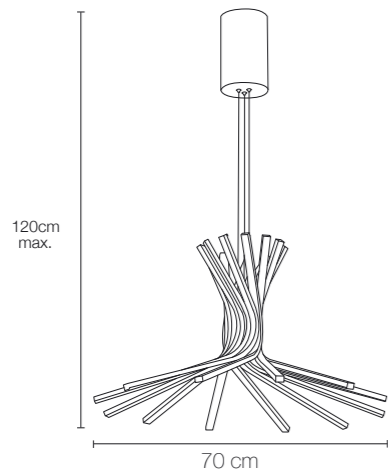

mistral

94

mistral

by mbe design

☀️ 4985 lumens ⚡ 94W 🔄 2700K - 6500K ○ al ○ pc

LED