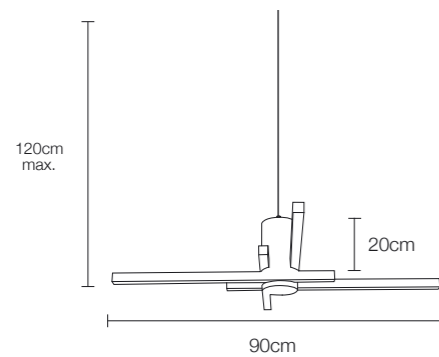

fidelia

66

fidelia

by isecows studio

☀️ 2750 lumens

⚡ 48W

LED