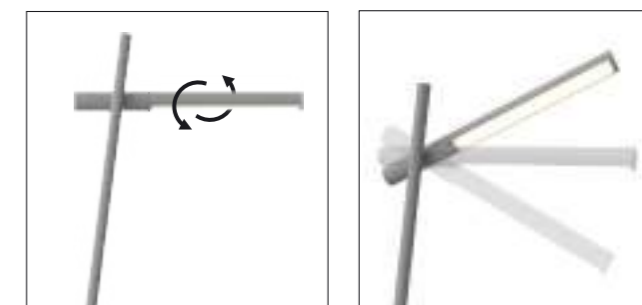

batons F

50

batons F

by susanne uerlings

☀ 5125 lumens ⚡ 12W

● (st) (pc)

LED