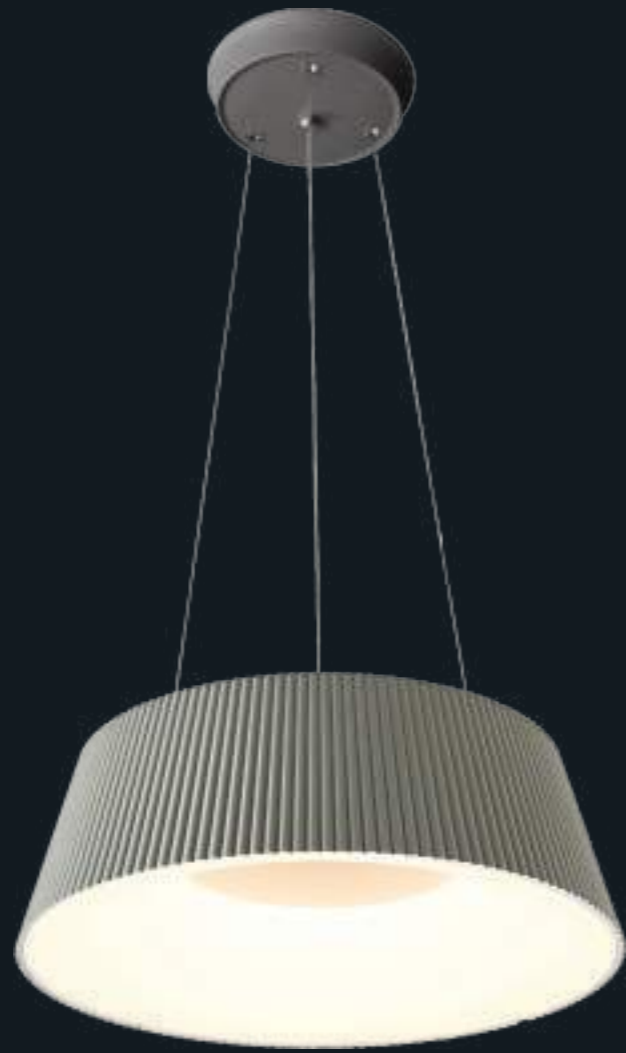

## ventus

by mimax team

☀ 1440 lumens ⚡ 18W ● (al) (pc)

LED