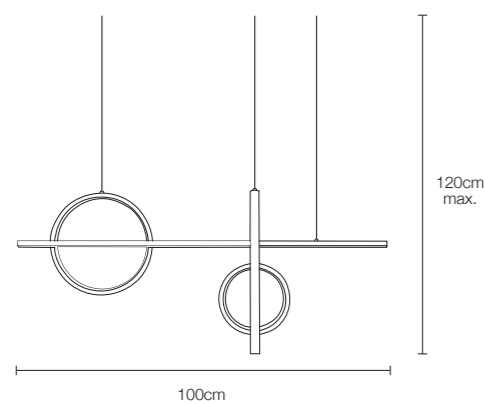

exponentia