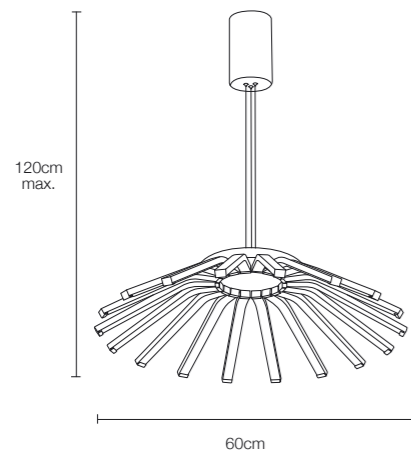

gregal

78

gregal

by mbe design

☀️ 4985 lumens ⚡ 54W 🔊+ 2700K 6500K ○ al ○ pc

LED