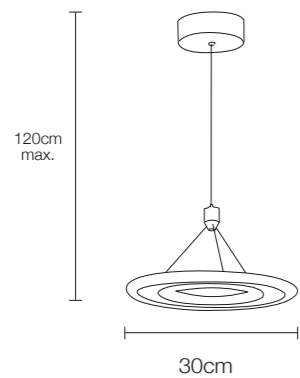

endurance

60

endurance

by mimax team

☀️ 750 lumens ⚡ 18W ○ ✎ (st) (pc)

LED