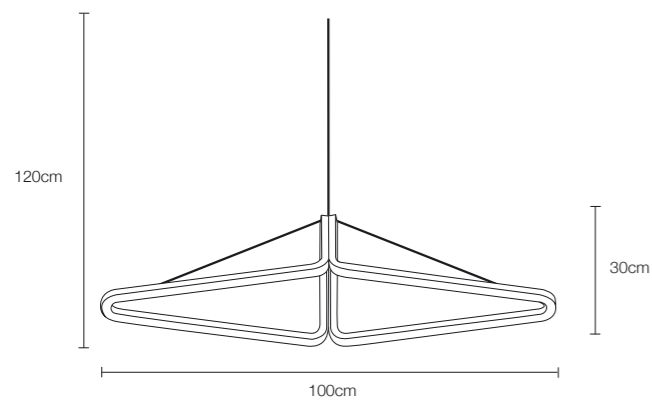

geminika

72

geminika

by ezio pescatori

☀ 2750 lumens ⚡ 48W

LED