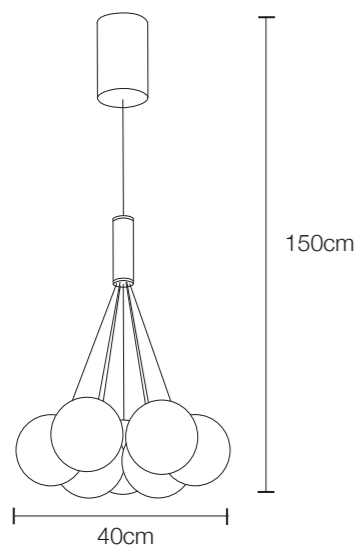

icon 2

82

icon 2

by iseecows studio

☀️ 4830 lumens ⚡️ 50W 3000 K ● (al) (gl)

LED