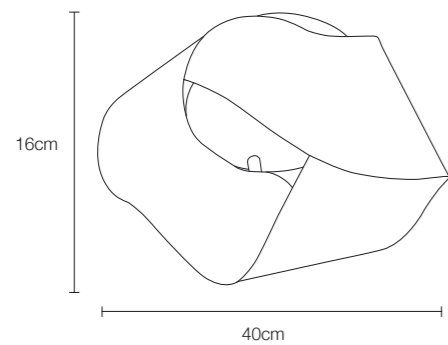

drive

56

drive

by mimax team

☀️ 1650 lumens ⚡ 20W

LED