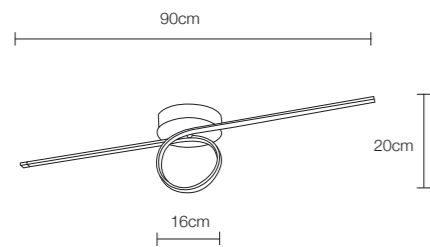

ventus

by mimax team

☀ 1440 lumens ⚡ 18W ● (al) (pc)

LED