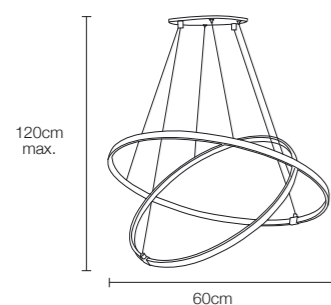

omega

102

omega

by mimax team

☀️ 3680 lumens ⚡ 41W ● (al) (pc)

LED