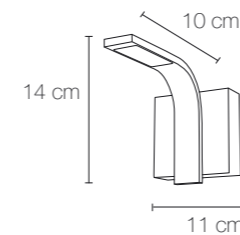

# addagio

by isecows studio

☀️ 900 lumens ⚡️ 10W IP44 4000 K ● (al) (pc)