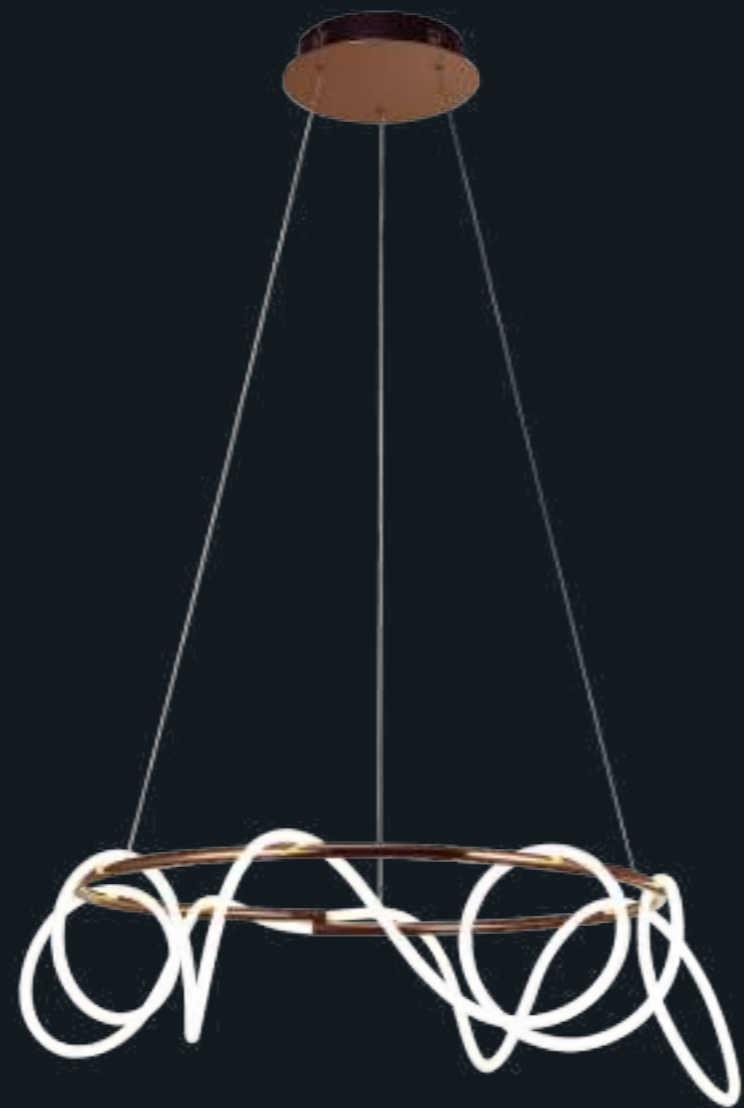

neonika

98

neonika

by **iseecows studio**

☀ 3750 lumens ⚡ 80W

LED