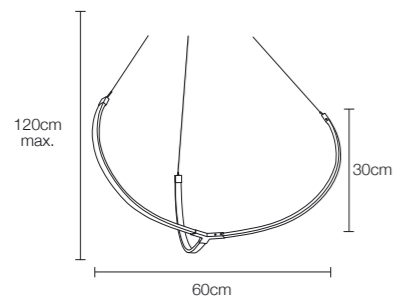

evolution

64

evolution

by mbe design

- ☀️ 2150 lumens
- ⚡ 24W
- 🔋
- 🔄
- ●
- al
- pc

LED