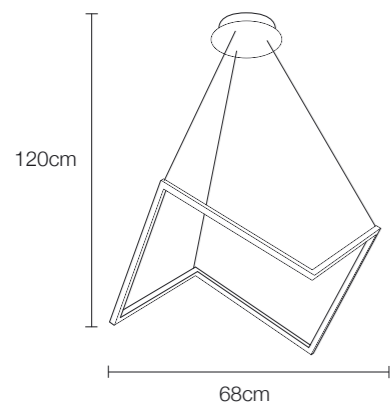

polymer

114

polymer
by **iseecows studio**

☀ 3750 lumens ⚡ 48W ● al pc

LED