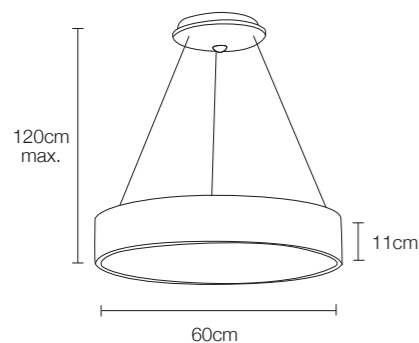

anneau d'or

44

anneau d'or

by mimax team

☀️ 2460 lumens

⚡ 36W

LED