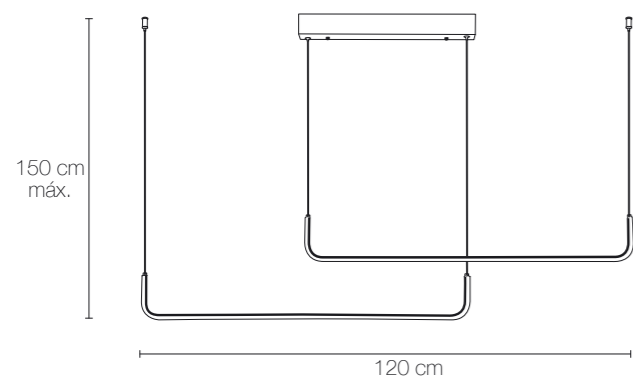

# accurity

☀️ 3650 lumens ⚡️ 42W

● (al) (sil)

multiple options

LED

10