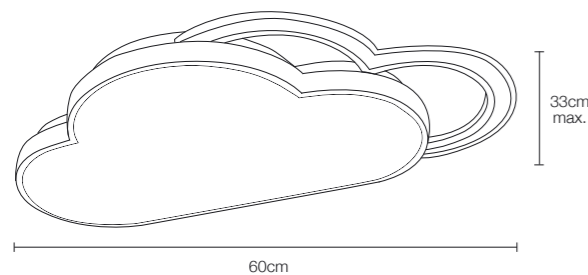

cloud B

2650 lumens
36W
(al) (pc)

2700K — 6500K