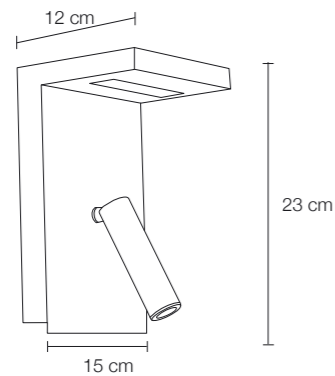

read me

118

- 🔌 USB charger
- 🔌 2x on/off

read me

by mimax team

☀️ 540 + 270 lumens ⚡ 6W + 3W ○ (al) (mt)

LED