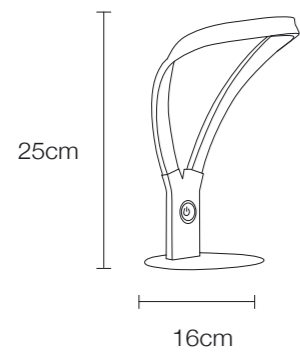

shine T1

by mimax team

☀️ 366 lumens ⚡️ 6W 🔁 + 🖱️ ● (al) (pc)