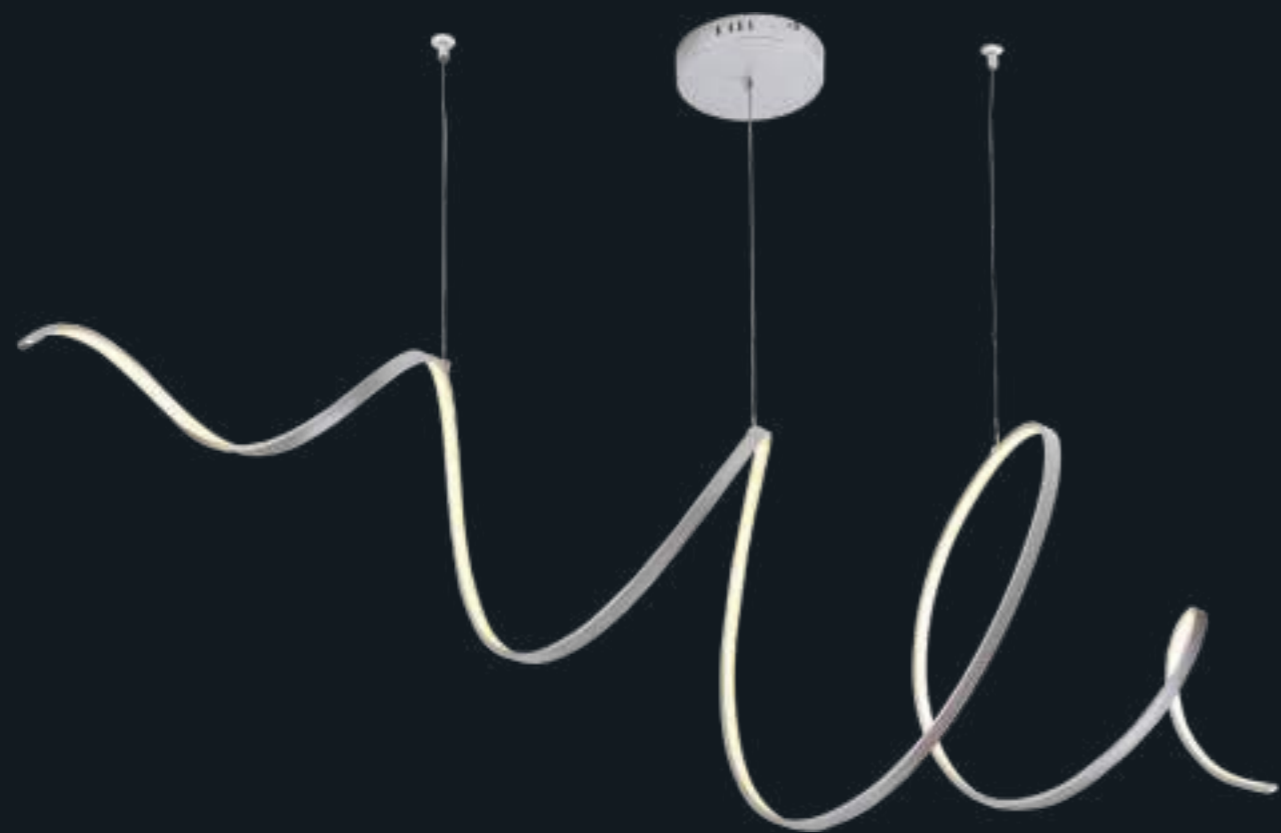

shine 9

138

shine 9

by mbe studio

3380 lumens ⚡ 60W 🔊 80dB ● al pc

2700K ————— 6500K

LED