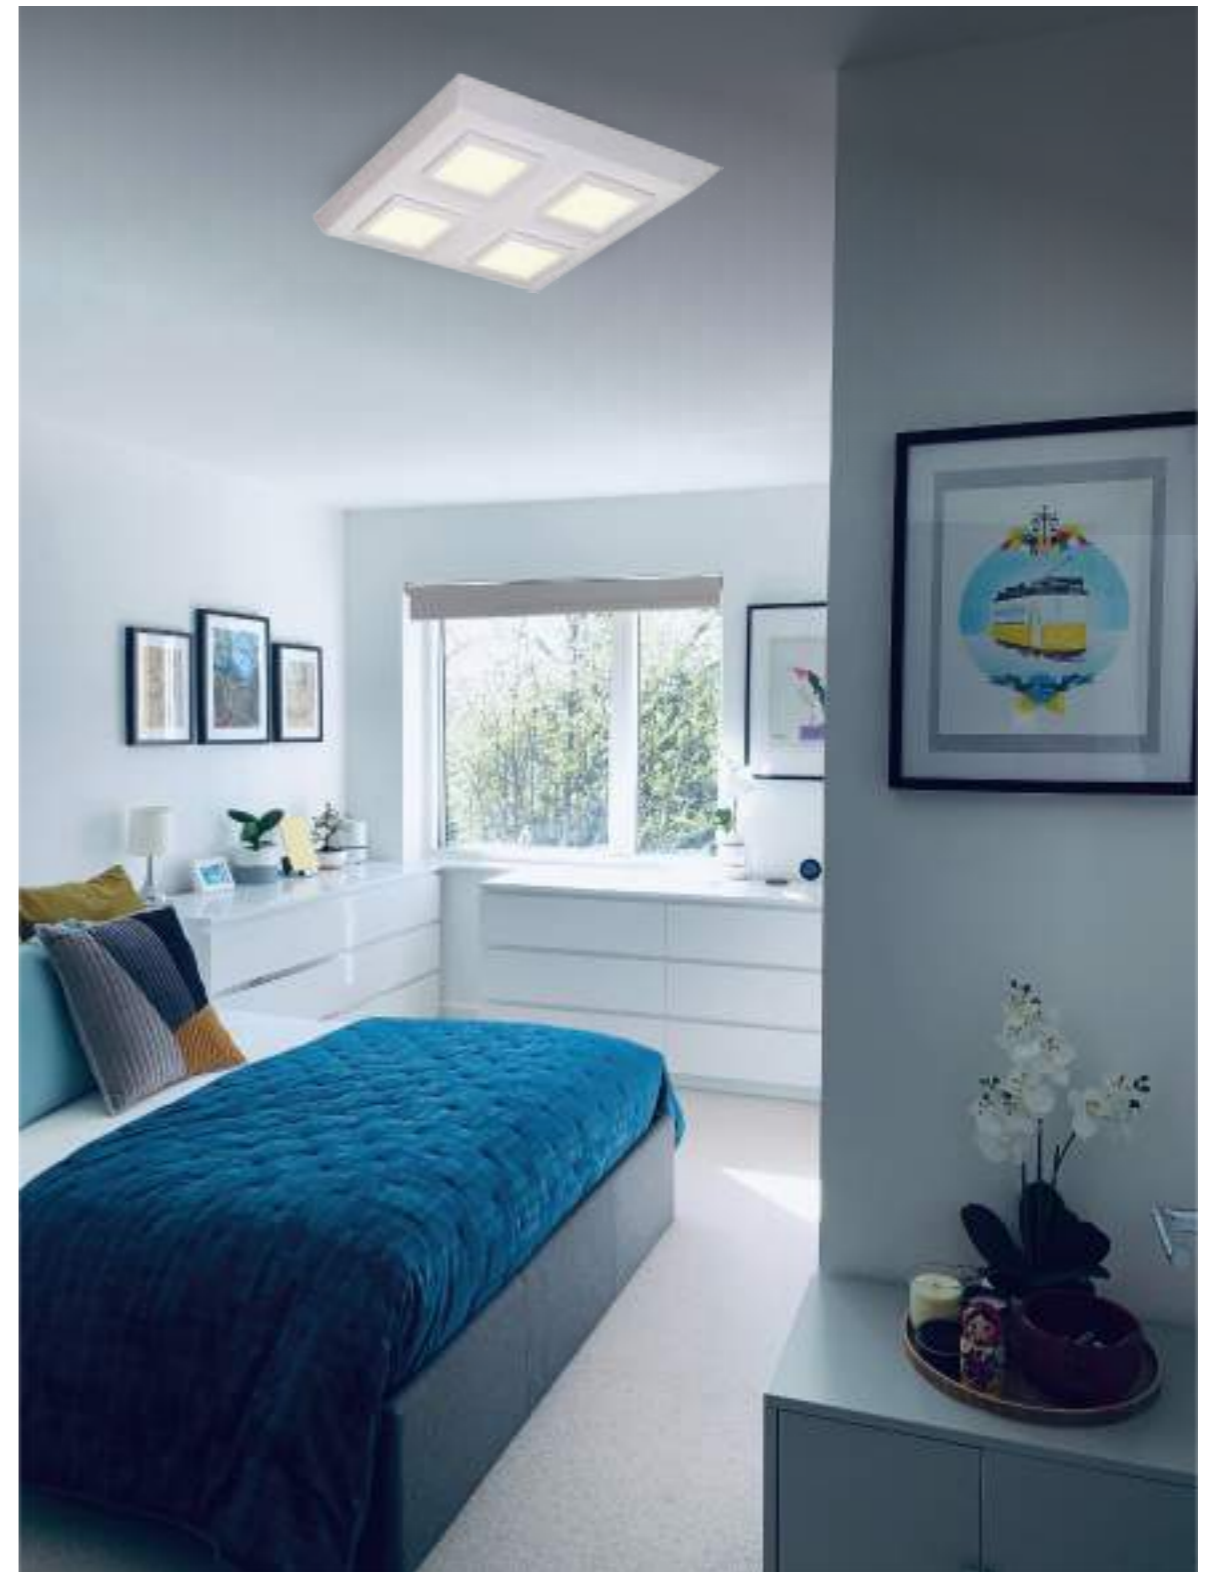

quattro

116

quattro

by mbe design

☀️ 2985 lumens

⚡ 36W

LED