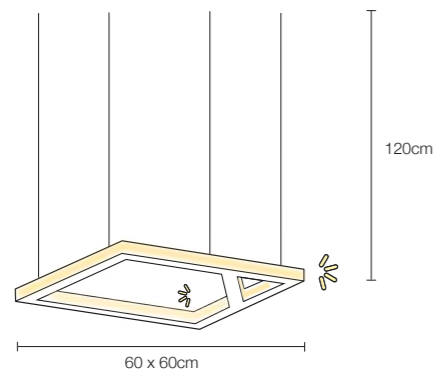

piazza

by ezio pescatori

☀️ 4375 lumens ⚡️ 54W 2700K 6500K (al) (acr)

LED