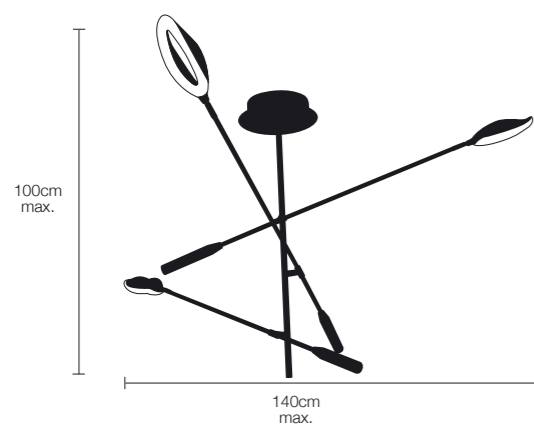

terra

164

terra

by mimax team

☀️ 1950 lumens ⚡ 24W

LED