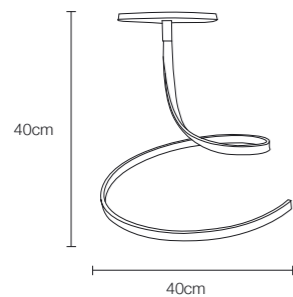

shine 6

132

shine 6

by mimax team

☀️ 1840 lumens ⚡️ 18W ● (al) (pc)

LED