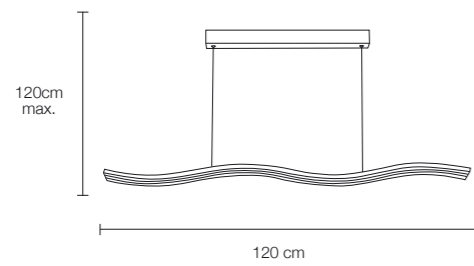

martina

92

martina

by isecows studio

☀️ 4225 lumens ⚡️ 50W

LED