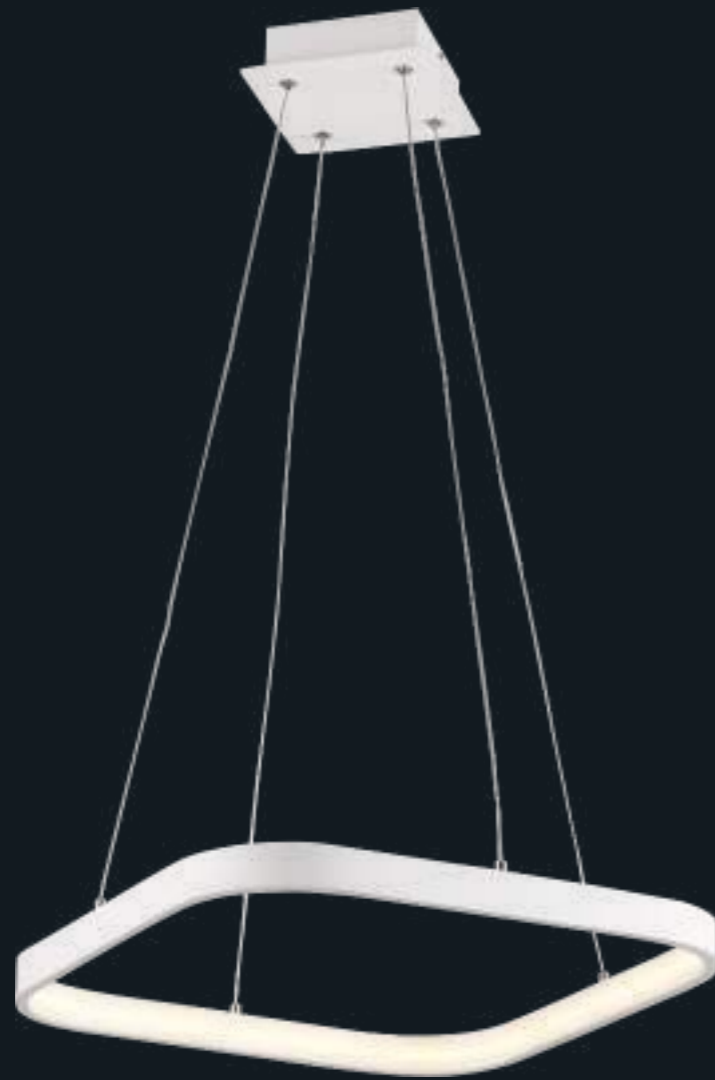

agatha

36

agatha

by mimax team

☀️ 2715 lumens ⚡ 36W **LED** 2700K — 6500K

LED