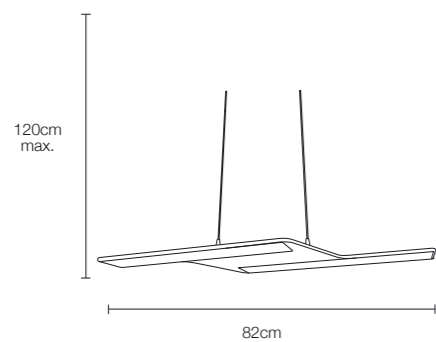

zeta

190

zeta

by mbe design

☀️ 1975 lumens ⚡ 28W 🔊 -6+ ● al pc

LED