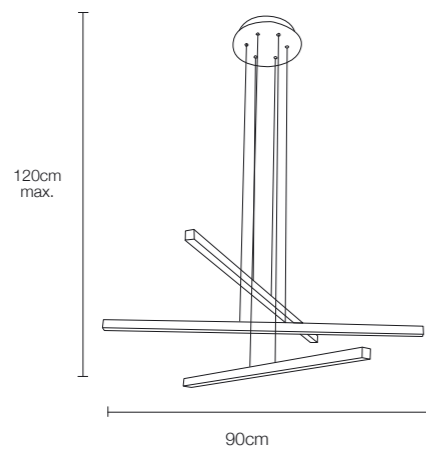

fidelia 3

70

fidelia 3

by isecows studio

☀ 2750 lumens ⚡ 48W ○ (st) (pc)

LED