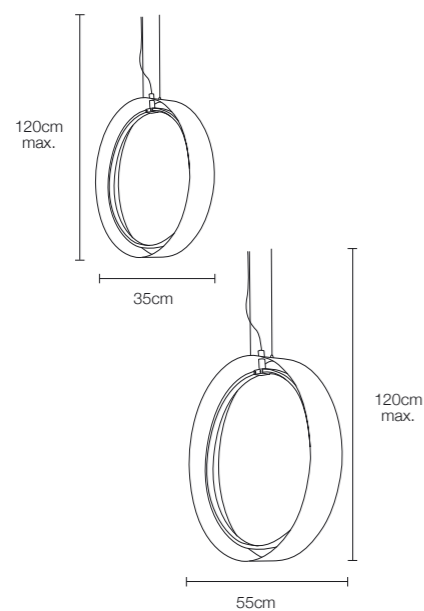

orbitron

104

orbitron

by isecows studio

☀️ 1150 lumens ⚡️ 16W

orbitron max

by isecows studio

☀️ 1150 lumens ⚡️ 16W

LED