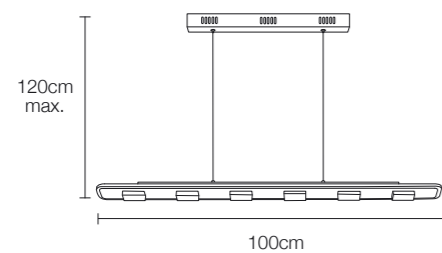

alchemy

38

alchemy

by **iseecows studio**

☀️ 5800 lumens ⚡ 88W 🔄+ ○ (al) (mt)

LED