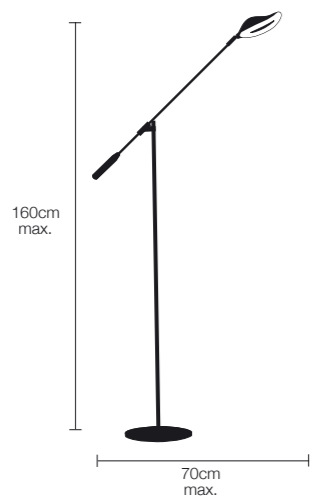

terra F

166

terra F

by mimax team

☀️ 742 lumens

⚡ 8W

LED