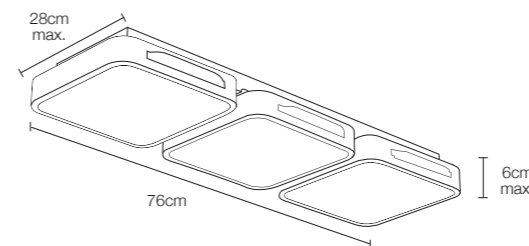

tech 2

2650 lumens
36W
(al) (pc)

2700K — 6500K

LED

LED