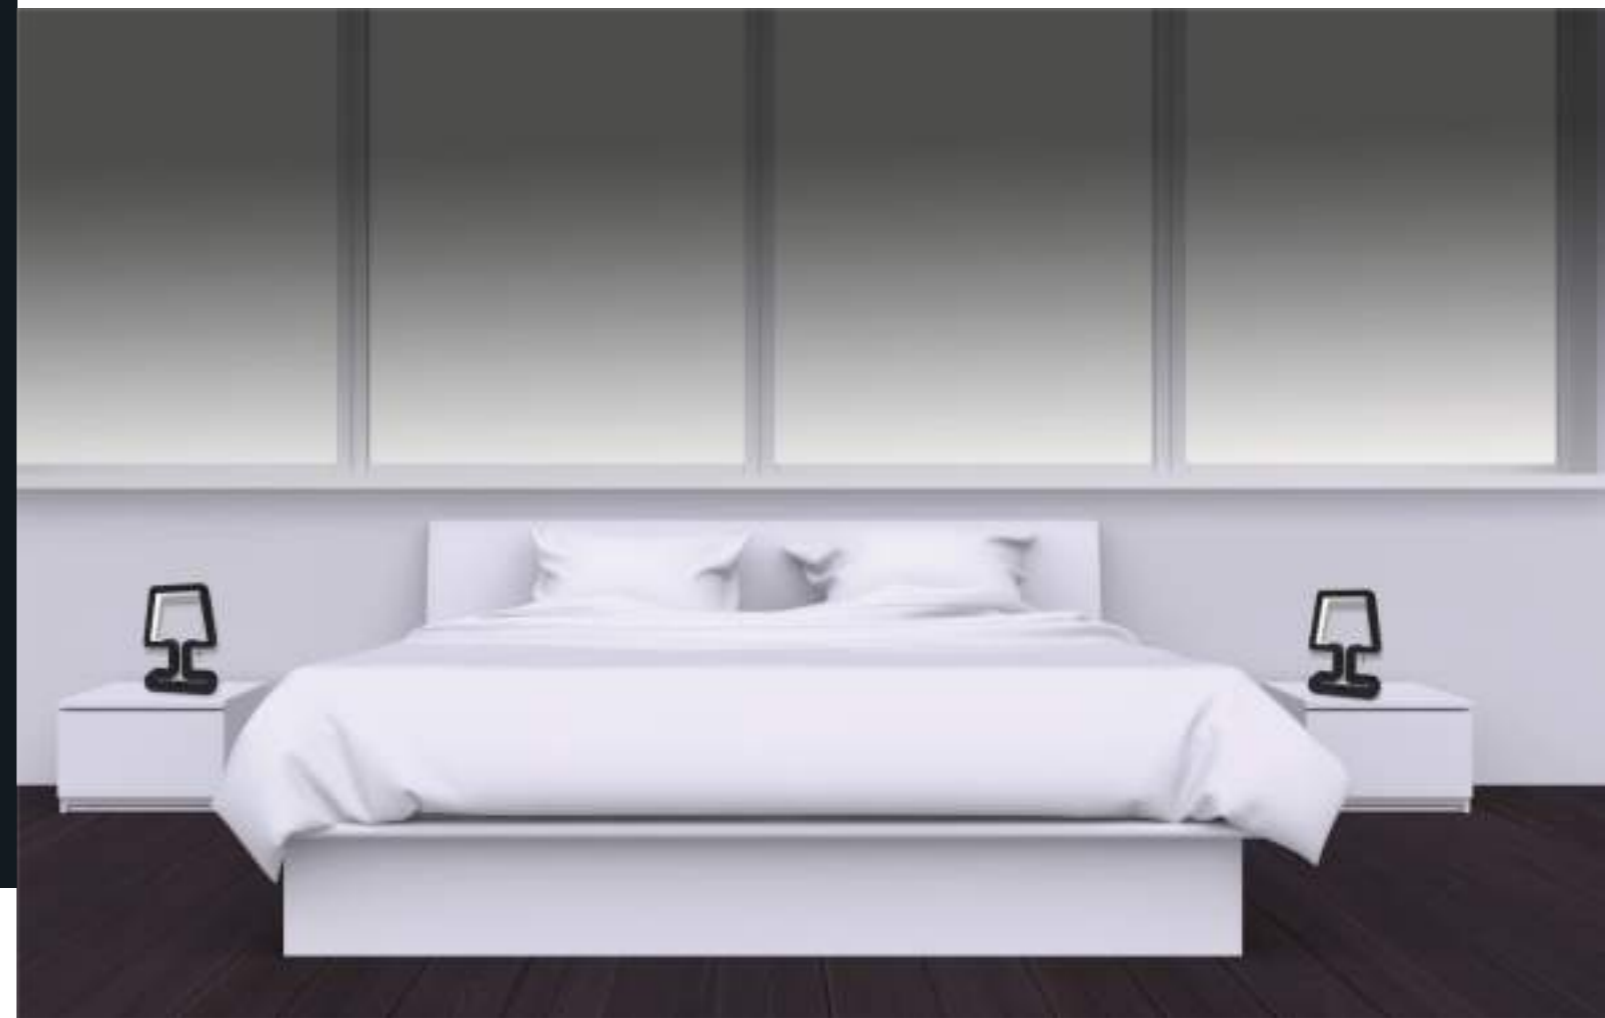

logo

20

logo

☀ 977 lumens ⚡ 12W ⏸ ON/OFF ○ al acr

logo B

☀ 977 lumens ⚡ 12W ⏸ ON/OFF ● al acr

LED