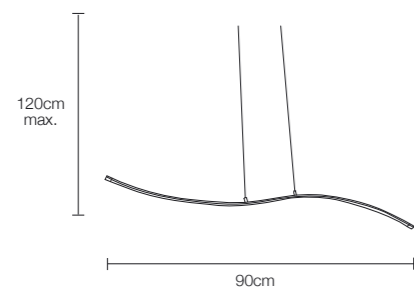

scorpius

by mimax team

☀️ 1750 lumens ⚡ 18W ● (al) (pc)

LED