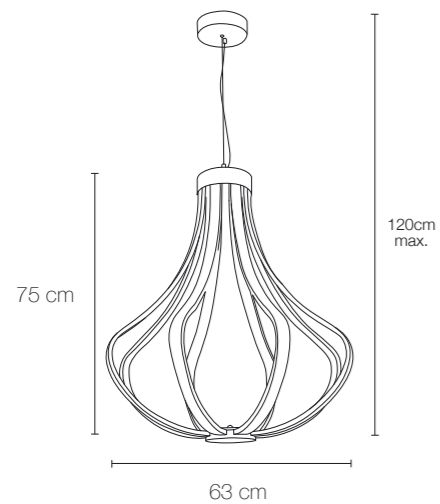

shine X

146

shine X

by mbe studio

☀️ 4150 lumens ⚡️ 69W

LED