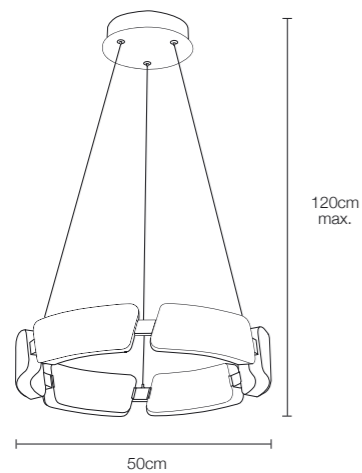

juliet

18

juliet

☀️ 3150 lumens ⚡ 36W

LED