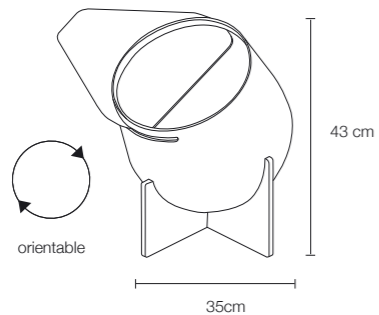

100

nice
by ezio pescatori