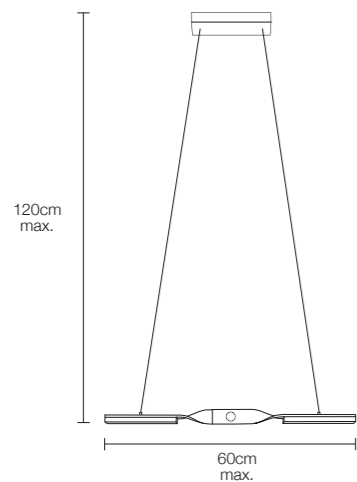

virage

180

virage

by susanne uerlings

☀ 1772 lumens ⚡ 20W

LED