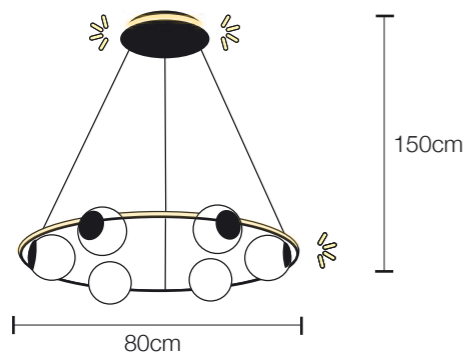

icon 1

80

icon 1

by iseecows studio

☀️ 6975 lumens ⚡ 84W 3000 K ● (al) (gl)

LED