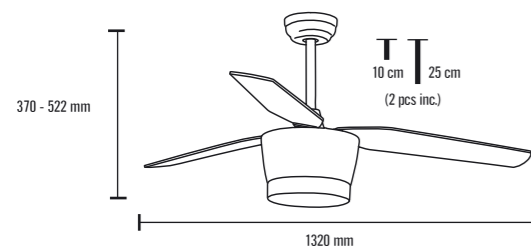

levanto

216

levanto

○ ✂ PLY ● ○ Dif. Timer
ST beech white included/incluidas GL

15°max. ☀ BON AC motor 18w LED 1500 Lm 2700K 6000K 🔊 138 m3/min

W	21	42	70
RPM	120	178	218

LED