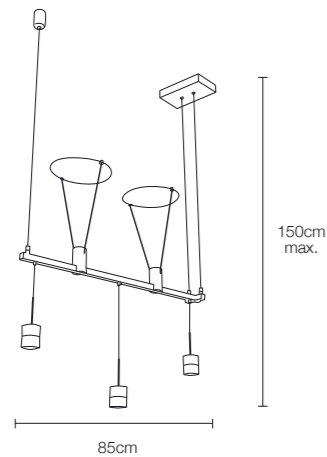

duplex

58

duplex

by mimax team

☀️ 1950 lumens ⚡️ 2 x GU10 5W (not incl.)
+3 x 5W LED

LED