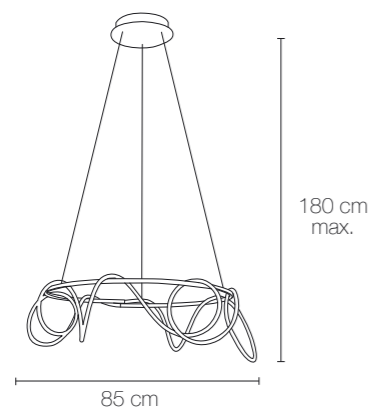

neonika

98

neonika

by **iseecows studio**

☀ 3750 lumens ⚡ 80W

LED