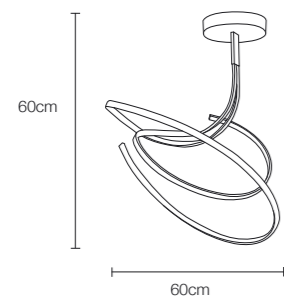

shine 7

134

shine 7

by mimax team

☀️ 3840 lumens ⚡ 48W 🔊 🔋 ⚪ ⚫ (al) (pc)

2700K ————— 6500K

LED