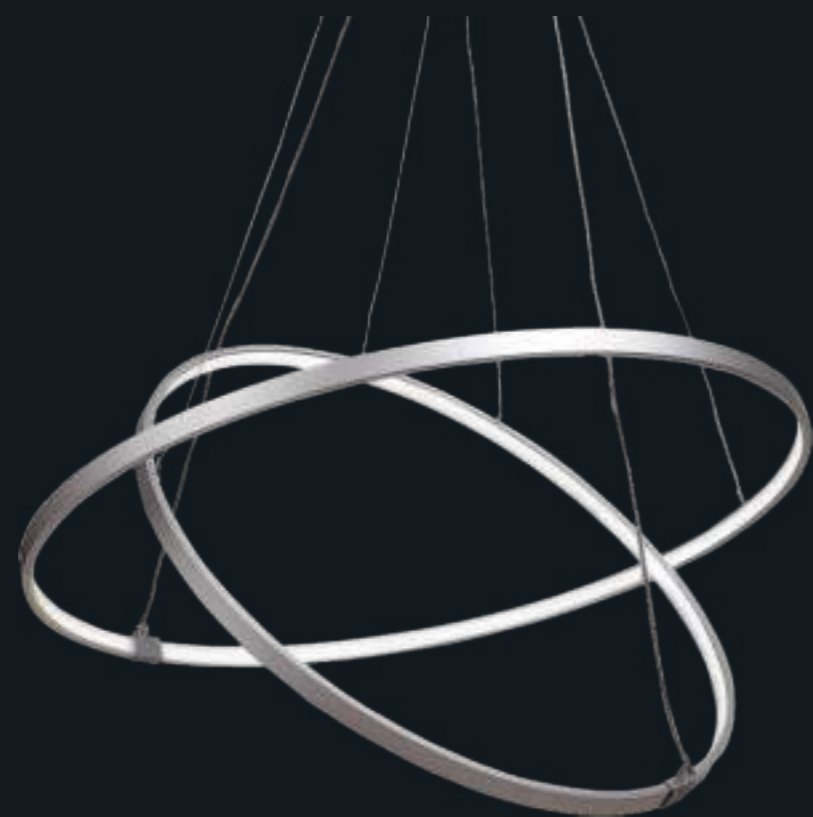

omega

102

omega

by mimax team

☀️ 3680 lumens ⚡ 41W ● (al) (pc)

LED