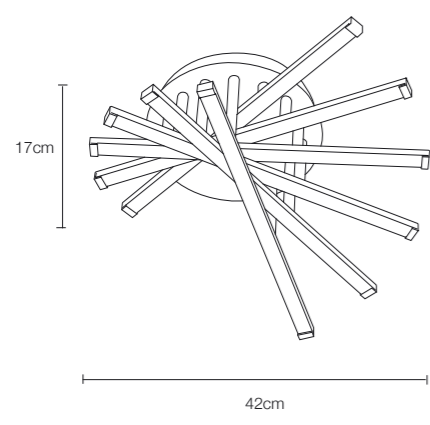

## wing

by mbe design

☀ 945 lumens ⚡ 10W

LED

**xaloc**

188

**xaloc**  
by mbe design

☀️ 2750 lumens ⚡ 48W    ○ al pc