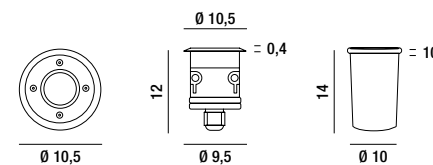

6220

Faretto ad incasso per esterni con ghiera in acciaio finitura cromo spazzolato e vetro temperato trasparente; calpestabile
Walkover recessed light for outdoor use with steel ring nut, brushed chrome finish and transparent tempered glass

1XGU10 $\triangleleft$ *

Ø 10 CM

IP65

6222

Faretto ad incasso per esterni con ghiera in acciaio finitura cromo spazzolato e vetro temperato trasparente; calpestabile
Walkover recessed light for outdoor use with steel ring nut, brushed chrome finish and transparent tempered glass

1XGU10 $\triangleleft$ *

Ø 10 CM

IP65

* UTILIZZARE LAMPADINE A LED (LAMPADINE ESCLUSE) TO BE USED LED BULBS ONLY (BULBS NOT INCLUDED)

6524

Faretto ad incasso per esterni con ghiera in acciaio finitura cromo spazzolato e vetro temperato trasparente, calpestabile
Walkover recessed light for outdoor use with steel ring nut, brushed chrome finish and transparent tempered glass

1XGX 5,3 $\odot$ *

Ø 11,5 CM

IP65

6526

Faretto ad incasso per esterni con ghiera in acciaio finitura cromo spazzolato e vetro temperato trasparente; calpestabile
Walkover recessed light for outdoor use with steel ring nut, brushed chrome finish and transparent tempered glass

1XGX 5,3 $\odot$ *

Ø 11,5 CM

IP65

* UTILIZZARE LAMPADINE A LED (LAMPADINE ESCLUSE) TO BE USED LED BULBS ONLY (BULBS NOT INCLUDED)