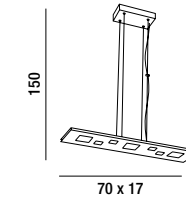

70 x 17

6389 B LN

Sospensione in metallo verniciato a polvere colore bianco opaco con diffusori (riquadri + perimetro piastra) in acrilico satinato

Matt white powder-coated metal hanging lamp with satin acrylic diffusers (frames + plate perimeter)

LED 26W+10W 1872+600LM 3000K

Dimmerabile Dimmable

H. REGOLABILE

LED

6391 B LN

Sospensione in metallo verniciato a polvere colore bianco opaco con diffusori (riquadri + perimetro piastra) in acrilico satinato

Matt white powder-coated metal hanging lamp with satin acrylic diffusers (frames + plate perimeter)

LED 35W+15W 2800+1050LM 4000K

Dimmerabile Dimmable

H. REGOLABILE

LED

6389 B LN

Sospensione in metallo verniciato a polvere colore bianco opaco con diffusori (riquadri + perimetro piastra) in acrilico satinato

Matt white powder-coated metal hanging lamp with satin acrylic diffusers (frames + plate perimeter)

LED 26W+10W 2080+700LM 4000K

Dimmerabile Dimmable

H. REGOLABILE

LED