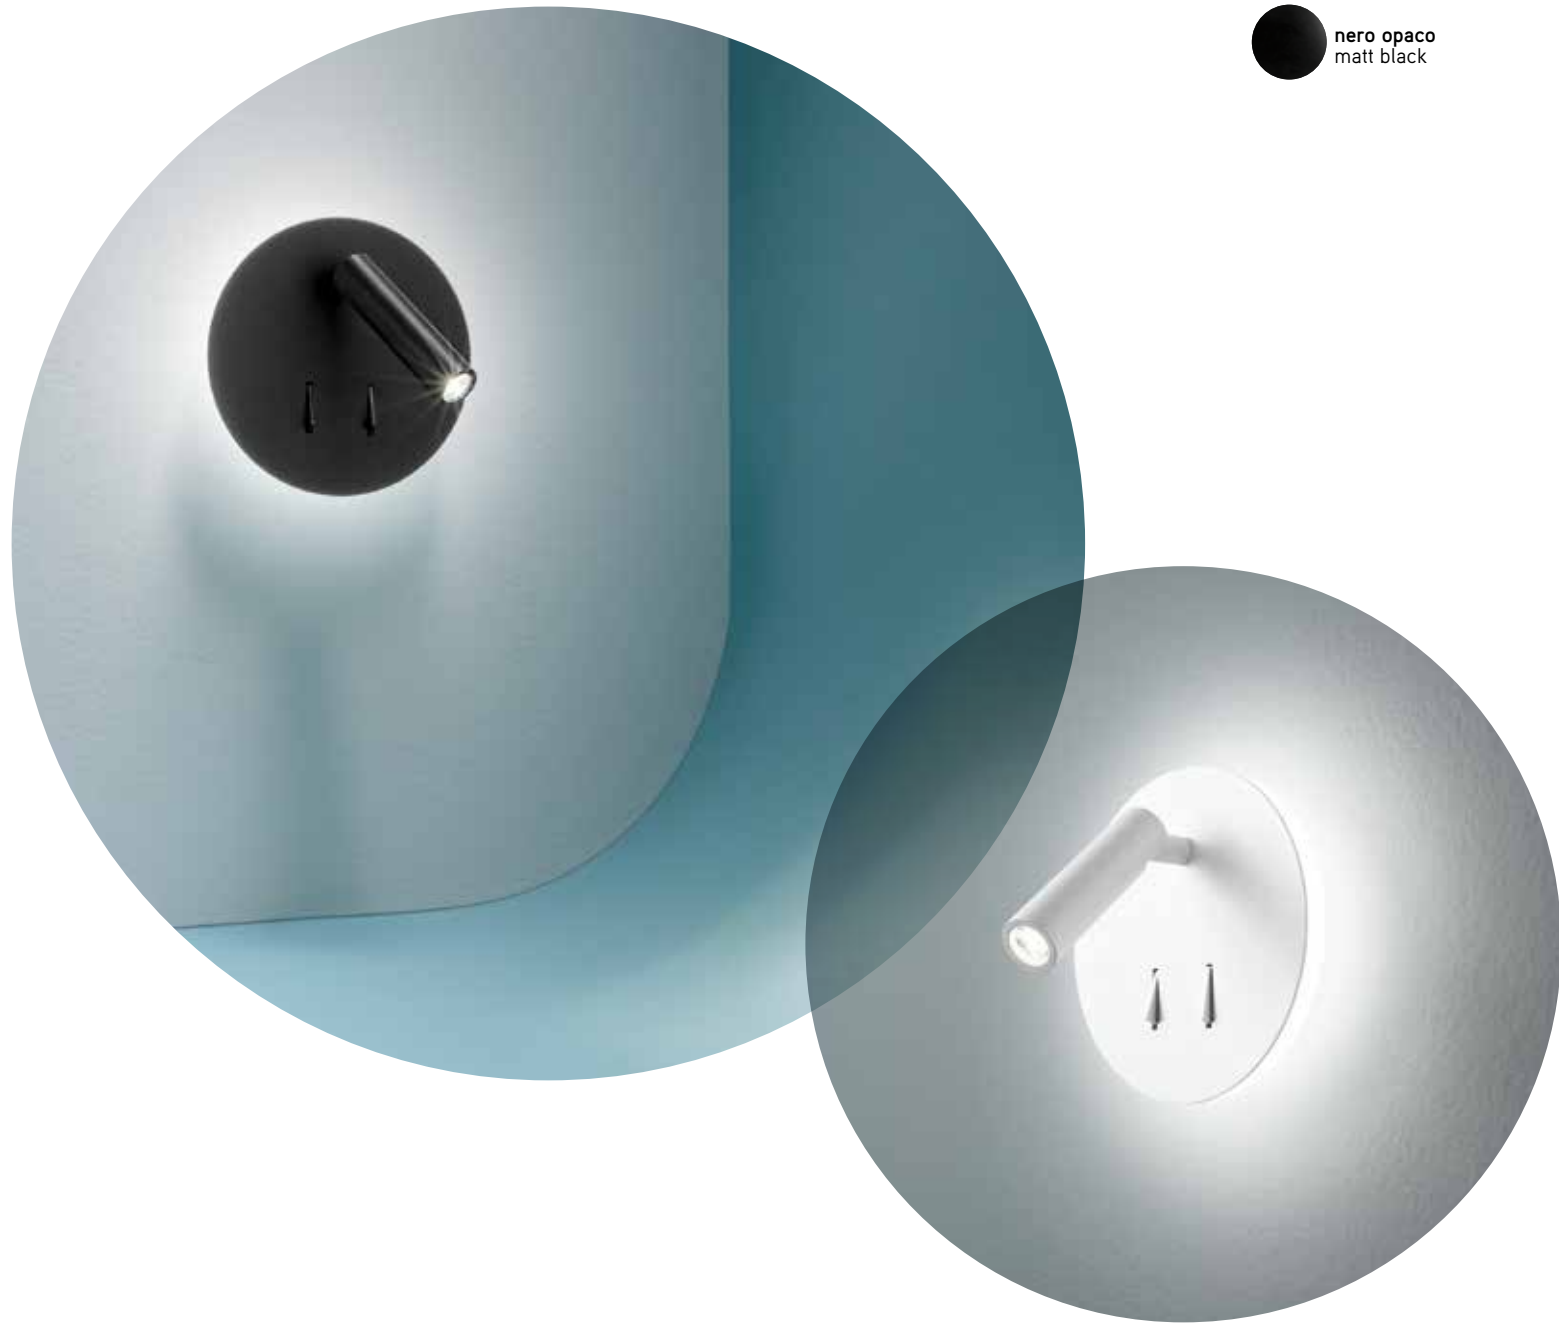

PLUG

COLORI DISPONIBILI
AVAILABLE COLOURS

6704 B LC

Applique in metallo verniciato a polvere colore bianco opaco con diffusore in acrilico satinato (luce esterna)

Faretto a LED orientabile
Matt white painted metal wall lamp with satin acrylic diffuser (external light). Adjustable LED spotlight

LED $\varnothing$ 6W 346LM +

LED $\varnothing$ 3W 150LM (FARETTO) 3000K

Interruttore sulla base
Switch on the base

LED

6704 N LC

Applique in metallo verniciato a polvere colore nero opaco con diffusore in acrilico satinato (luce esterna)

Faretto a LED orientabile
Matt black painted metal wall lamp with satin acrylic diffuser (external light). Adjustable LED spotlight

LED $\varnothing$ 6W 346LM +

LED $\varnothing$ 3W 150LM (FARETTO) 3000K

Interruttore sulla base
Switch on the base

LED

6702 B LC

Applique in metallo verniciato a polvere colore bianco opaco con diffusore in acrilico satinato (luce esterna)

Faretto a LED orientabile
Matt white painted metal wall lamp with satin acrylic diffuser (external light). Adjustable LED spotlight

LED $\varnothing$ 6W 346LM +

LED $\varnothing$ 3W 150LM (FARETTO) 3000K

Interruttore sulla base
Switch on the base

LED

6702 N LC

Applique in metallo verniciato a polvere colore nero opaco con diffusore in acrilico satinato (luce esterna)

Faretto a LED orientabile
Matt black painted metal wall lamp with satin acrylic diffuser (external light). Adjustable LED spotlight

LED $\varnothing$ 6W 346LM +

LED $\varnothing$ 3W 150LM (FARETTO) 3000K

Interruttore sulla base
Switch on the base

LED