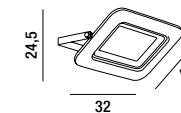

6718 N LC

Faro proiettore per esterni/interni in metallo verniciato a polvere colore nero opaco - Ultra Sottile Slim
Outdoor/indoor spotlight in matt black powder-coated metal Ultra-Thin Slim

LED $\varnothing$ 100W 8500LM 3000K
Lunghezza cavo 30 cm Cable length 30 cm
IP65

LED