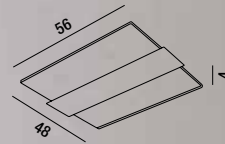

6860 B CT
Plafoniera in alluminio verniciato a polvere colore bianco opaco e diffusori in acrilico trasparente con microincisioni a laser
Ceiling lamp in matt white powder-coated aluminium and transparent acrylic diffusers with laser micro-engravings

LED ϕ 44W 3520LM
CCT 3000K 4000K 6000K

6860 OR CT
Plafoniera in alluminio verniciato a polvere colore oro opaco e diffusori in acrilico trasparente con microincisioni a laser
Ceiling lamp in matt gold powder-coated aluminium and transparent acrylic diffusers with laser micro-engravings

LED ϕ 44W 3520LM
CCT 3000K 4000K 6000K