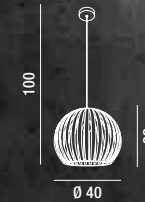

5858 B

Sospensione con montatura in metallo finitura cromo lucido e paralume a spicchi in acrilico bianco lucido
Hanging lamp with metal fixture, polished chrome finish and lampshade with glossy white acrylic segments

1XE27 ⚡ MAX 60W
H. REGOLABILE