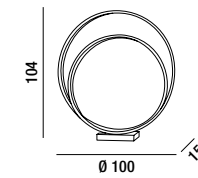

LED  $\varnothing$  28W 2240LM 3000K  
LED

**6648 B LC**

Piantana in metallo e alluminio verniciato a polvere  
colore bianco opaco con diffusore in silicone  
Floor lamp in matt white powder-coated metal  
and aluminium with silicone diffuser