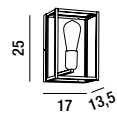

6280 N
Applique con montatura in metallo verniciato a polvere colore nero opaco e vetri laterali trasparenti
Wall lamp with matt black powder-coated metal fixture and transparent side glass

1XE27 ⚡ MAX 60W
LAMPADINE ESCLUSE - BULBS NOT INCLUDED