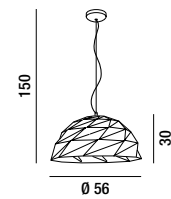

6624 B

Sospensione in metallo verniciato a polvere colore bianco opaco; paralume piegato e lavorato con taglio laser per permettere l'illuminazione anche della parte superiore

Matt white powder-coated metal hanging lamp; lampshade folded and worked with laser cutting to allow lighting of the upper part

3XE27 MAX 60W
H. REGOLABILE

6624 OR

Sospensione in metallo verniciato a polvere colore oro opaco; paralume piegato e lavorato con taglio laser per permettere l'illuminazione anche della parte superiore

Matt gold powder-coated metal hanging lamp; lampshade folded and worked with laser cutting to allow lighting of the upper part

3XE27 MAX 60W
H. REGOLABILE