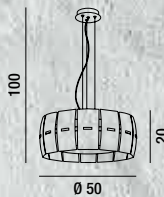

5854
Sospensione con montatura e particolari in metallo finitura cromo lucido; diffusore centrale e vetri laterali bianco lucido
Hanging lamp with metal fixture and details, polished chrome finish; central glass diffuser and glossy white side glass

5856
Sospensione con montatura e particolari in metallo finitura cromo lucido; diffusore centrale e vetri laterali bianco lucido
Hanging lamp with metal fixture and details, polished chrome finish; central glass diffuser and glossy white side glass

4XE14 ◐ MAX 40W
H. REGOLABILE