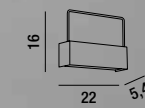

6856 B CT

Applique in alluminio verniciato a polvere colore bianco opaco e diffusore in acrilico trasparente con microincisioni a laser

Wall lamp in matt white powder-coated aluminium and transparent acrylic diffuser with laser micro-engravings

LED $\varnothing$ 8W 659LM
CCT 3000K 4000K 6000K

6858 OR CT

Applique in alluminio verniciato a polvere colore oro opaco e diffusore in acrilico trasparente con microincisioni a laser

Wall lamp in matt gold powder-coated aluminium and transparent acrylic diffuser with laser micro-engravings

LED $\varnothing$ 16W 1315LM
CCT 3000K 4000K 6000K

6856 OR CT

Applique in alluminio verniciato a polvere colore oro opaco e diffusore in acrilico trasparente con microincisioni a laser

Wall lamp in matt gold powder-coated aluminium and transparent acrylic diffuser with laser micro-engravings

LED $\varnothing$ 8W 659LM
CCT 3000K 4000K 6000K