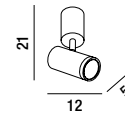

BIG CANOR

COLORI DISPONIBILI
AVAILABLE COLOURS

351

bianco opaco
matt white

nero opaco
matt black

6400 B LC

Faretto orientabile in metallo verniciato a polvere colore bianco opaco, con corpo luce orientabile (rotazione e inclinazione) e diffusore trasparente
Adjustable spotlight in matt white powder-coated metal with adjustable (rotation and inclination) light body and transparent diffuser

LED $\varnothing$ 5W 400LM 3000K

Angolo luce 45° Beam angle 45°

LED

6400 N LC

Faretto orientabile in metallo verniciato a polvere colore nero opaco, con corpo luce orientabile (rotazione e inclinazione) e diffusore trasparente
Adjustable spotlight in matt black powder-coated metal with adjustable (rotation and inclination) light body and transparent diffuser

LED $\varnothing$ 5W 400LM 3000K

Angolo luce 45° Beam angle 45°

LED