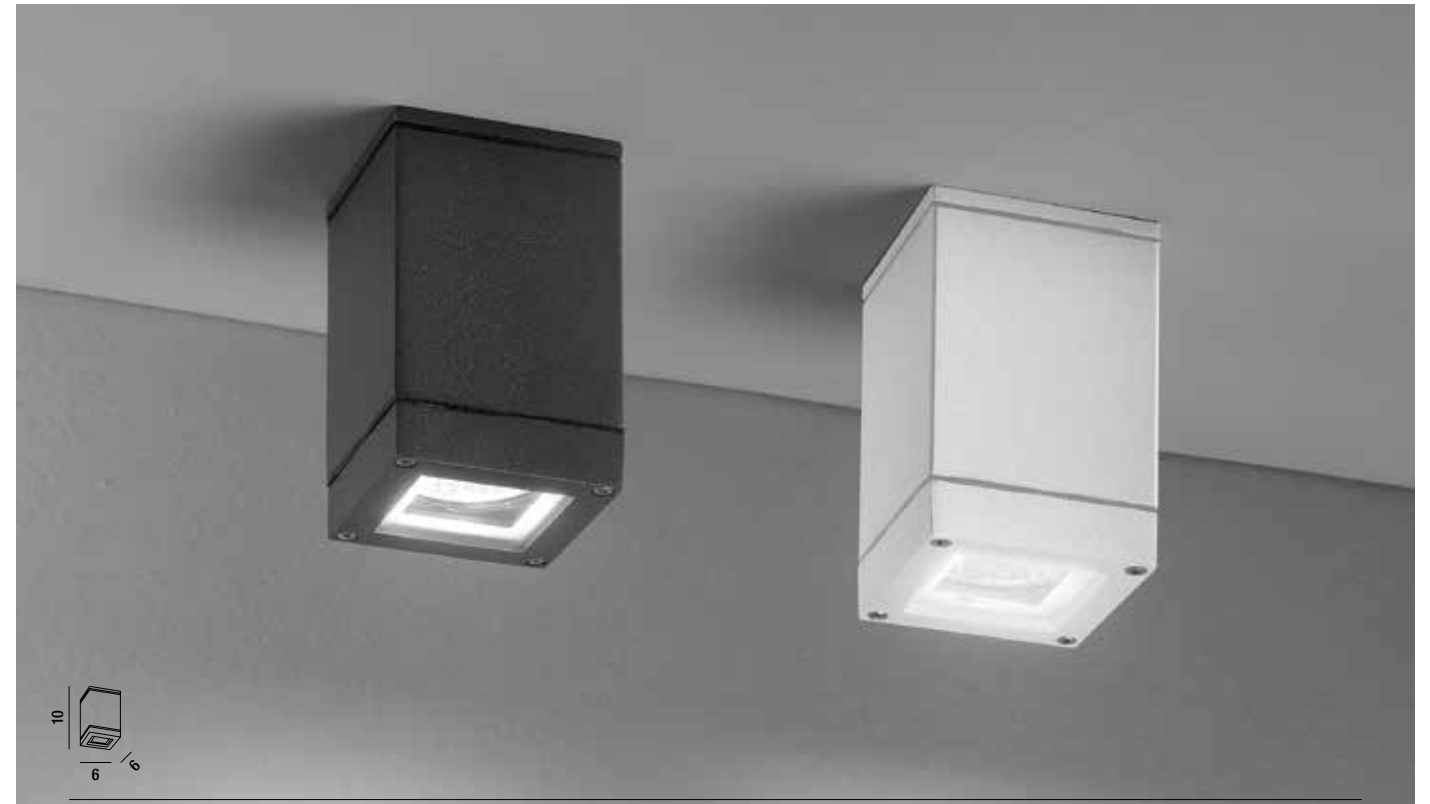

# PENDO

ESTERNI OUTDOOR

**COLORI DISPONIBILI**  
AVAILABLE COLOURS

LIGHT BOOK

**6218 A**

Plafoniera monoemissione per esterni/interni in alluminio verniciato a polvere colore grafite con diffusore in vetro trasparente  
Single emission ceiling lamp for outdoor/indoor use in graphite powder-coated aluminium with transparent glass diffuser