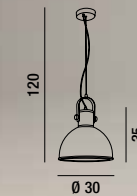

COLORI DISPONIBILI
AVAILABLE COLOURS

bianco sabbato
sandblasted white

grigio sabbato
sandblasted grey