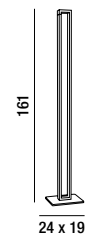

LED  $\varnothing$  35W 3200LM  
CCT 3000K 4000K 6000K  

**6633 B LC**  
Piantana in metallo verniciato a polvere colore bianco opaco con diffusore in acrilico satinato, barra orientabile a 300°  
Matt white powder-coated metal floor lamp with satin acrylic diffuser, bar adjustable to 300°