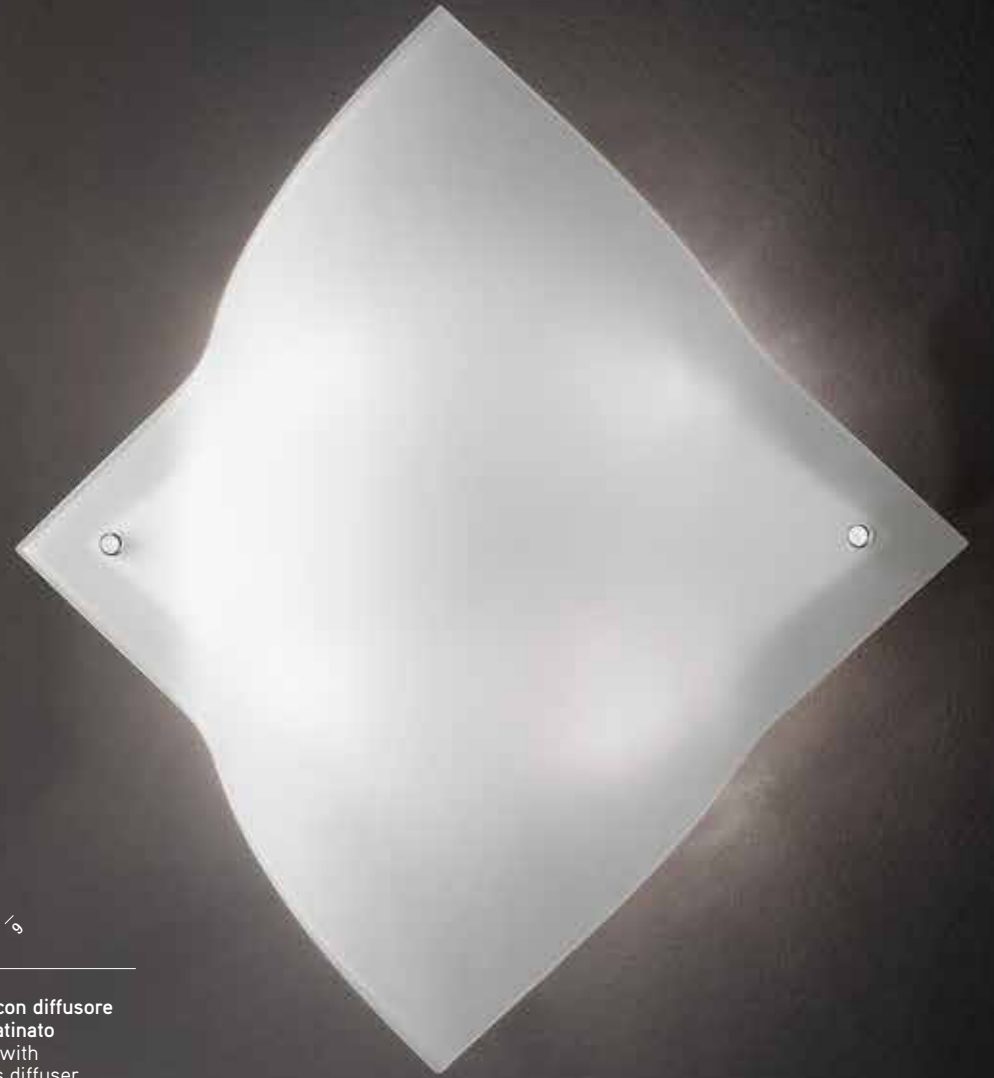

3XE27  MAX 60W**5994**

Applique con montatura in  
metallo finitura cromo lucido  
e vetri bianco striato  
Wall lamp with metal fixture,  
polished chrome finish  
and striped white glass

2XE14  MAX 40W**6024**