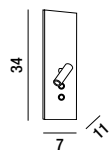

PLATE

6638 B LC

Applique in metallo verniciato a polvere colore bianco opaco con diffusore in acrilico satinato, faretto a LED orientabile e presa USB (5V - 0,6A)
Matt white powder-coated metal wall lamp with satin acrylic diffuser, adjustable LED spotlight and USB socket (5V - 0,6A)

LED ✦ 12W 839LM + 3W 255LM (FARETTO) 3000K

Doppio interruttore sulla base (on/off - touch) Double switch on the base (on/off - touch)
Dimmerabile (luce esterna) Dimmable (external light)

LED