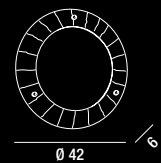

378 R LC

Applique con montatura in metallo rivestita in pietra rosa naturale scolpita. Diffusore in acrilico satinato
Wall lamp with metal fixture covered with natural pink carved stone. Satin acrylic diffuser

LED 40W 3200LM 3000K