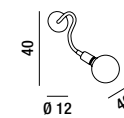

6682 B
Applique in metallo verniciato a
polvere colore bianco opaco con
braccetto orientabile rivestito in gomma
Matt white powder-coated metal wall lamp
with adjustable rubber-coated arm

1XE27 MAX 60W
LAMPADINE ESCLUSE - BULBS NOT INCLUDED