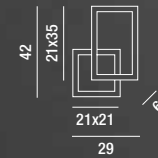

6598 B CT

Applique composta da due riquadri in alluminio verniciato a polvere colore bianco opaco con diffusore in acrilico satinato
Wall lamp consisting of two matt white powder-coated aluminium frames with satin acrylic diffuser

LED $\hat{=}$ 20W 1500LM 3000K - CCT 3000K 4000K 6000K

WLED