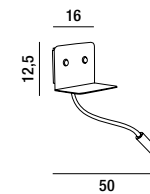

LEVEL

COLORI DISPONIBILI
AVAILABLE COLOURS

bianco opaco
matt white

nero opaco
matt black

6636 B LC

Applique in metallo verniciato a polvere colore bianco opaco con diffusore in acrilico satinato, braccio flessibile gommato con LED e presa USB (5V - 0,6A)
Matt white powder-coated metal wall lamp with satin acrylic diffuser, rubber-coated flexible arm with LED and USB socket (5V - 0,6A)

LED $\varnothing$ 6W 309LM + 3W 147LM (FARETTO) 3000K
Doppio interruttore sulla base Double switch on the base

6636 N LC

Applique in metallo verniciato a polvere colore nero opaco con diffusore in acrilico satinato, braccio flessibile gommato con LED e presa USB (5V - 0,6A)
Matt black powder-coated metal wall lamp with satin acrylic diffuser, rubber-coated flexible arm with LED and USB socket (5V - 0,6A)

LED $\varnothing$ 6W 309LM + 3W 147LM (FARETTO) 3000K
Doppio interruttore sulla base Double switch on the base