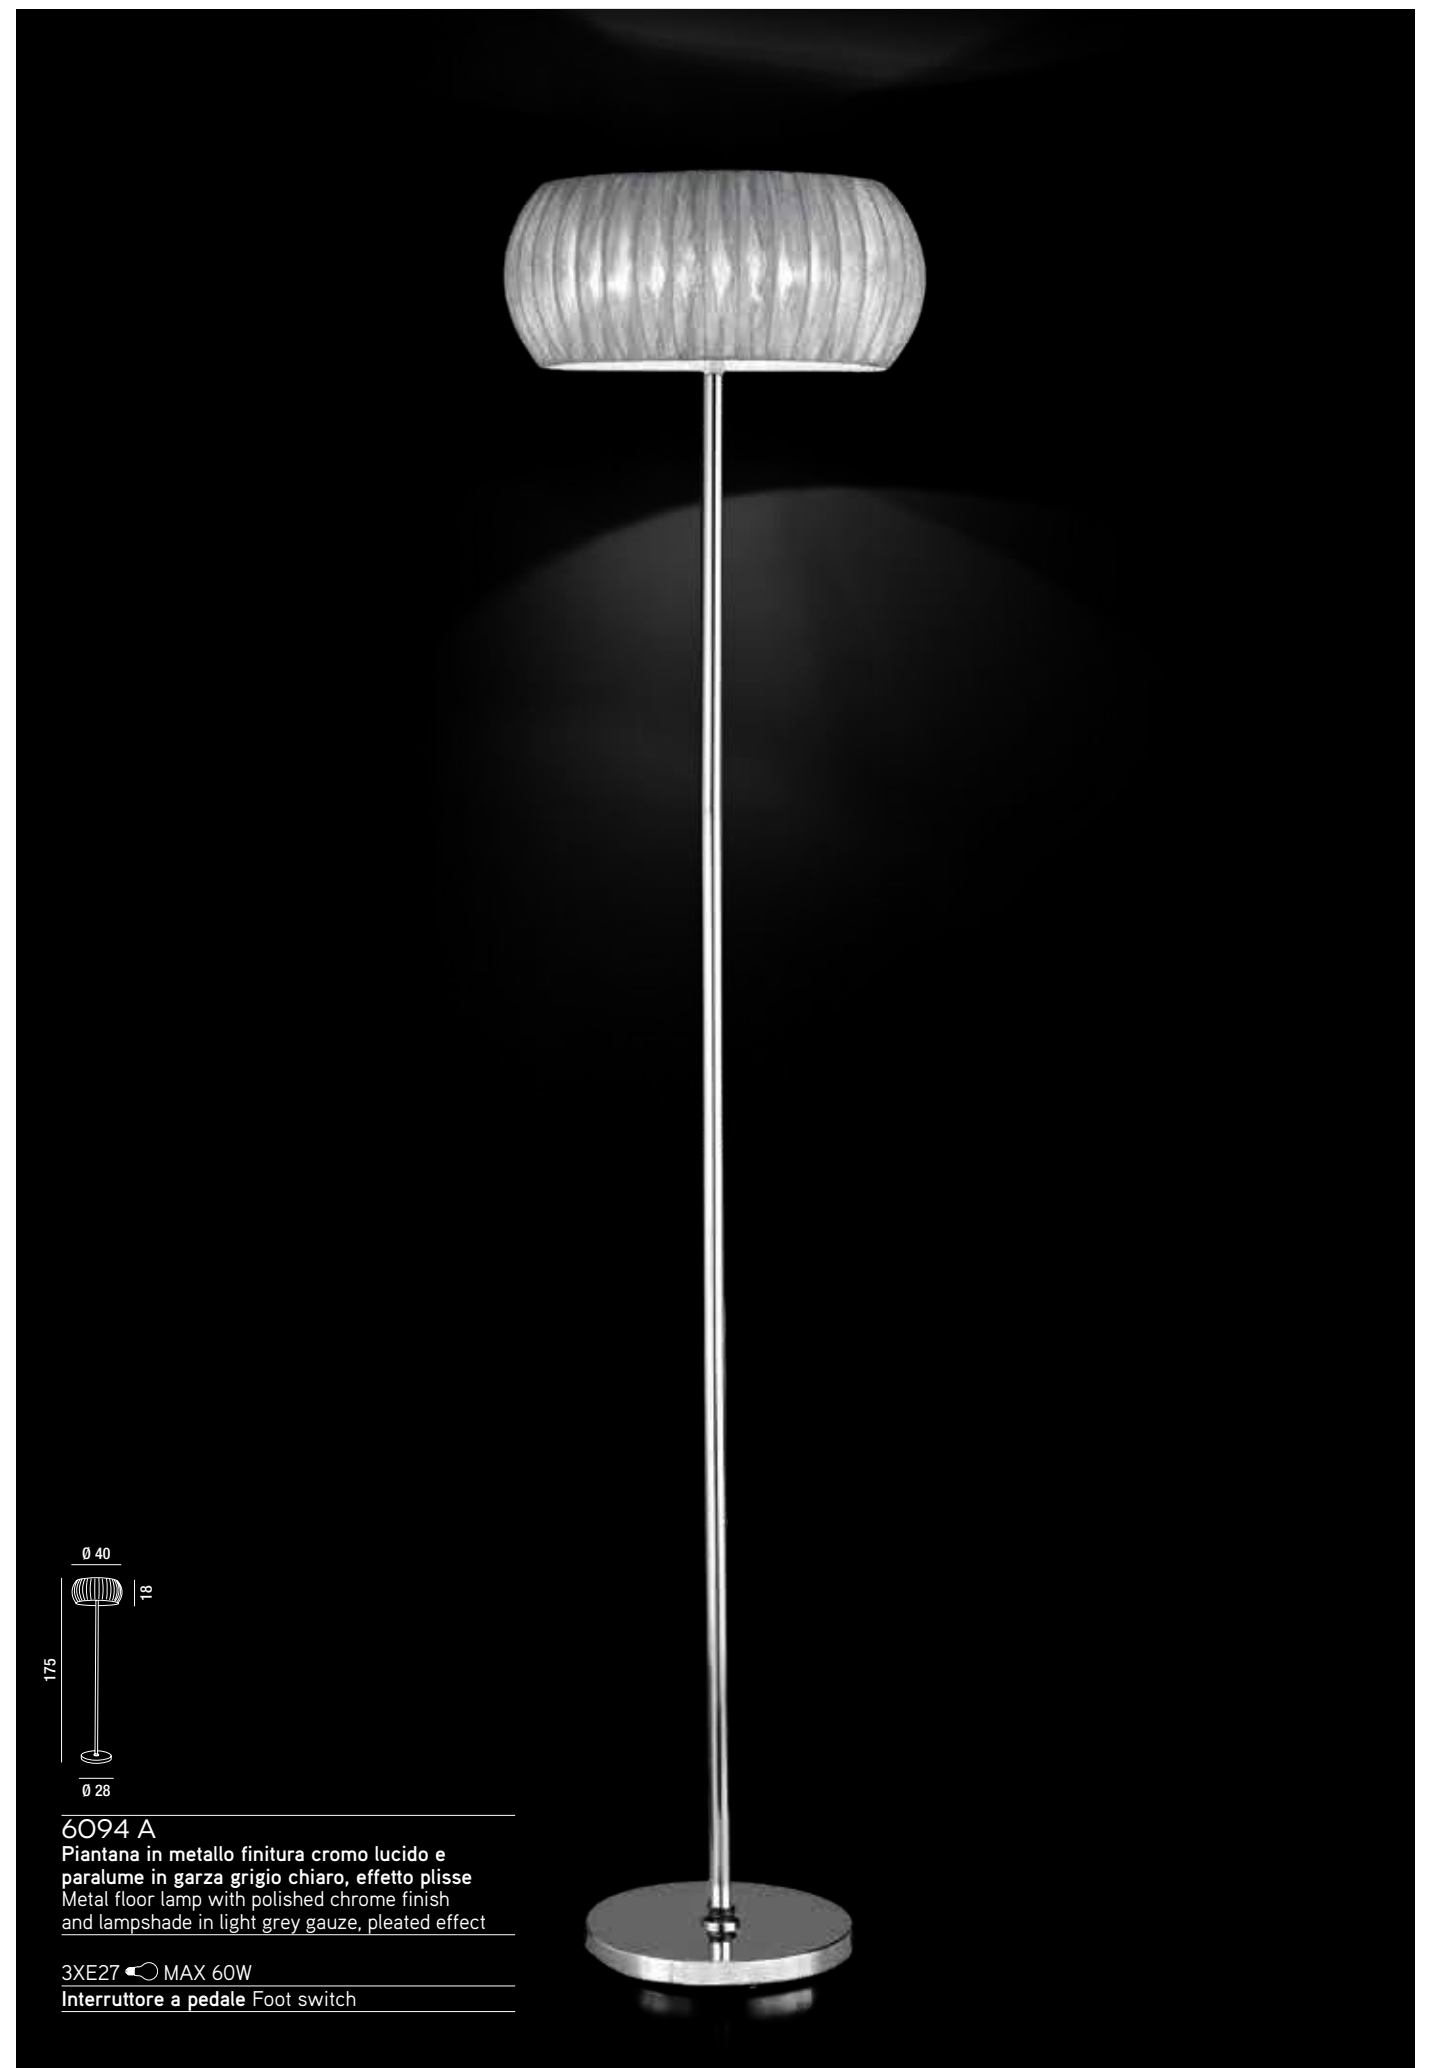

Piantana in metallo finitura cromo lucido e
paralume in garza grigio chiaro, effetto plisse
Metal floor lamp with polished chrome finish
and lampshade in light grey gauze, pleated effect

3XE27 MAX 60W
Interruttore a pedale Foot switch