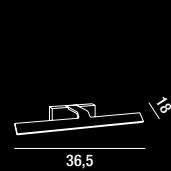

BRUSH

6100 B
Applique interamente in metallo
verniciato a polvere colore bianco opaco
Matt white powder-coated
all-metal wall lamp

LED $\varnothing$ 12W 1080LM 4000K