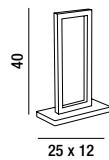

6597 B CT

Lampada da tavolo in alluminio verniciato a polvere colore bianco opaco con diffusore in acrilico satinato
Matt white powder-coated aluminium table lamp with satin acrylic diffuser

LED $\varnothing$ 23W 1650LM 3000K
CCT 3000K 4000K 6000K

Interruttore sul cavo Switch on the cable

6597 N CT

Lampada da tavolo in alluminio verniciato a polvere colore nero opaco con diffusore in acrilico satinato
Matt black powder-coated aluminium table lamp with satin acrylic diffuser

LED $\varnothing$ 23W 1650LM 3000K
CCT 3000K 4000K 6000K

Interruttore sul cavo Switch on the cable