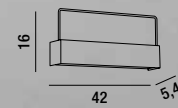

6858 B CT

Applique in alluminio verniciato a polvere colore bianco opaco e diffusore in acrilico trasparente con microincisioni a laser

Wall lamp in matt white powder-coated aluminium and transparent acrylic diffuser with laser micro-engravings

LED $\varnothing$ 16W 1315LM
CCT 3000K 4000K 6000K