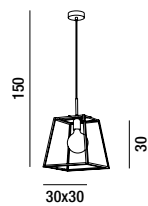

6280 N
Applique con montatura in metallo verniciato a polvere colore nero opaco e vetri laterali trasparenti
Wall lamp with matt black powder-coated metal fixture and transparent side glass

6276 N
Sospensione con montatura in metallo verniciato a polvere colore nero opaco e vetri laterali trasparenti
Hanging lamp with matt black powder-coated metal fixture and transparent side glass

1XE27 ⚡ MAX 60W
LAMPADINE ESCLUSE - BULBS NOT INCLUDED
H. REGOLABILE