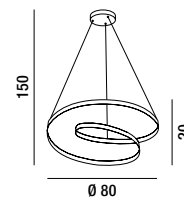

6618 E LC
Sospensione in metallo e alluminio verniciato a polvere colore cannella opaco con diffusore in silicone, cavi regolabili in lunghezza
Matt cinnamon powder-coated metal and aluminium hanging lamp with silicon diffuser, cables adjustable in length

LED $\varnothing$ 70W 5600LM 3000K

H. REGOLABILE

Dimmerabile (con driver aggiuntivo pag.5)

Dimmable (with additional driver pag.5)

LED