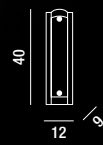

5478
Applique con base in vetro trasparente
e diffusore curvo in vetro satinato
Wall lamp with transparent glass
base and satin glass bent diffuser

2XE14 ◀○ MAX 40W