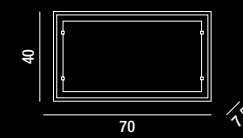

5747 B

Plafoniera con cornice in vetro satinato e diffusore in vetro bianco lucido
Ceiling lamp with satin glass frame and glossy white glass diffuser

4XE27 ⚡ MAX 40W