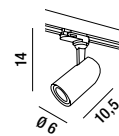

bianco opaco
matt white

nero opaco
matt black