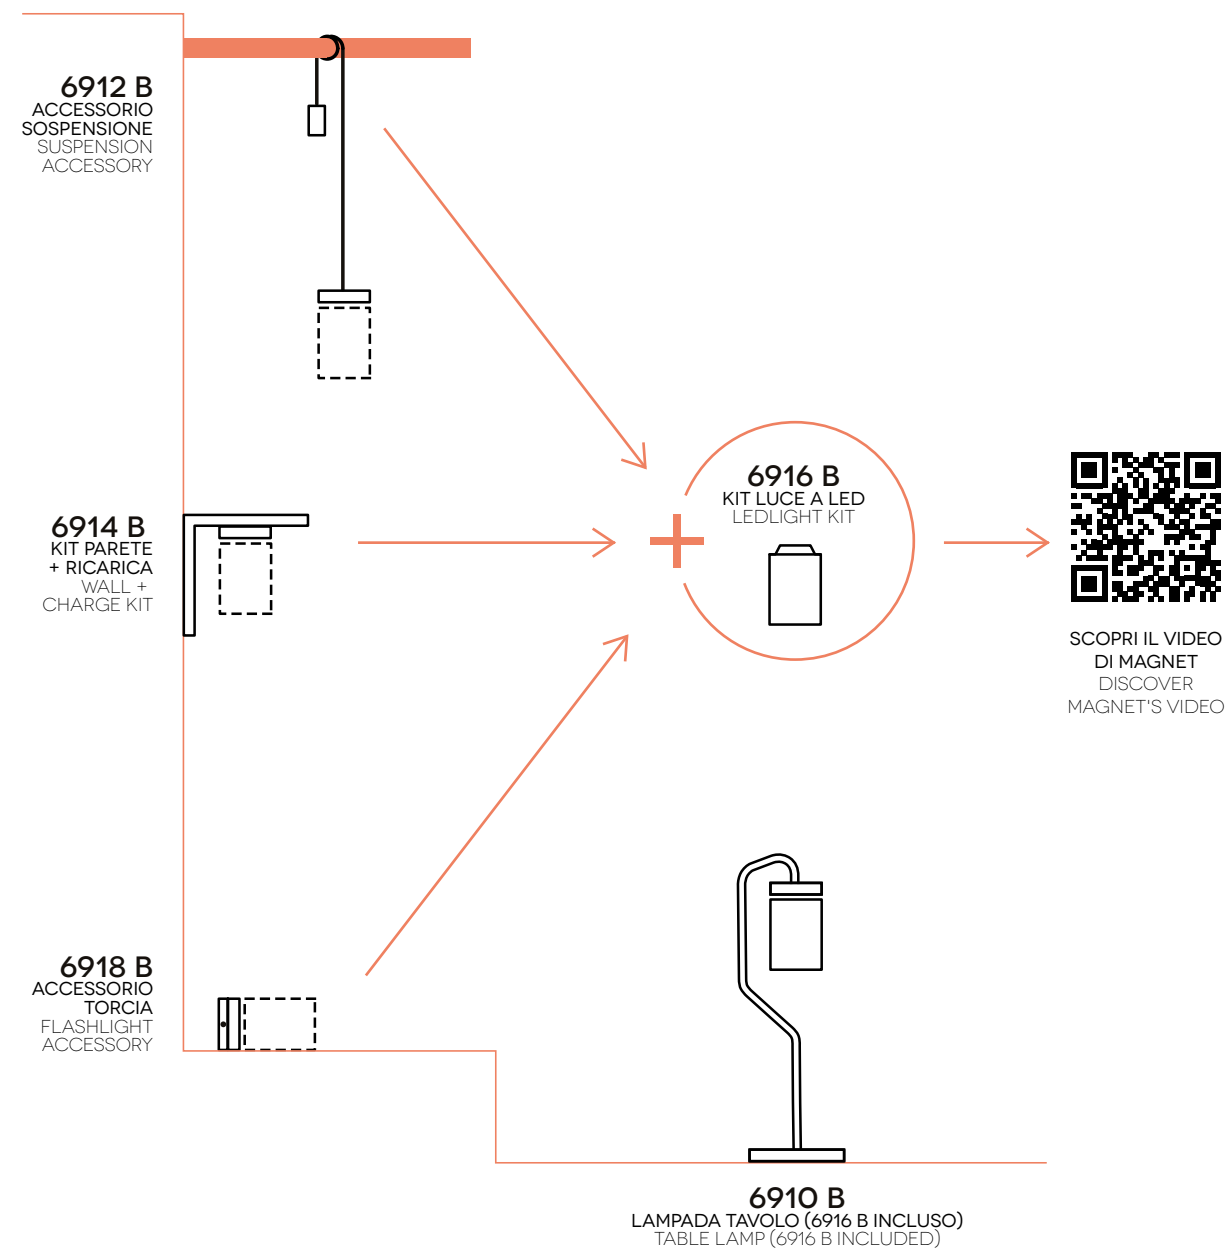

UN NUOVO CONCEPT DI LUCE A NEW CONCEPT OF LIGHT

CONTEMPORANEO E DINAMICO, MAGNET È UN OGGETTO CHE RIVOLUZIONA IL CONCETTO DI ILLUMINAZIONE GRAZIE AL SUO ALTO VALORE TECNOLOGICO: SFRUTTANDO LE PROPRIETÀ FISICHE DEL MAGNETISMO È STATA REALIZZATA UNA TESTA CILINDRICA CHE SI AGGANCIA AD UN SUPPORTO IN GRADO DI PRODURRE LUCE CON UNA SEMPLICE ROTAZIONE. MAGNET SI COMPONE QUINDI DI UN CORPO MODULARE ILLUMINANTE E, A SECONDA DELL'ACCESSORIO UTILIZZATO, SI TRASFORMA RAPIDAMENTE IN LAMPADA DA TAVOLO, SOSPENSIONE, APPLIQUE, TORCIA. ESTETICA E GIOCOSA PERMETTE DI SPOSTARE E TRASFORMARE LA LUCE COME IN UN PRESTIGIO. LA SUA ACCENSIONE È UNA CONTINUA SORPRESA DEI SENSI.

CONTEMPORARY AND DYNAMIC, MAGNET IS AN OBJECT THAT REVOLUTIONIZES THE CONCEPT OF LIGHTING THANKS TO ITS HIGH TECHNOLOGICAL VALUE: EXPLOITING THE PHYSICAL PROPERTIES OF MAGNETISM, A CYLINDRICAL HEAD HAS BEEN CREATED THAT SNAPS ONTO A SUPPORT CAPABLE OF PRODUCING LIGHT WITH A SIMPLE ROTATION. MAGNET IS THEREFORE COMPOSED OF A MODULAR LIGHT BODY AND, DEPENDING ON THE ACCESSORY USED, IT QUICKLY TURN INTO A TABLE LAMP, A HANGING LAMP, A WALL LAMP AND A TORCH. ITS STYLISH AND PLAYFUL FEATURES ALLOW YOU TO MOVE AND TRANSFORM THE LIGHT AS A PRESTIGE. ITS TURNING ON IS A CONSTANT SURPRISE TO THE SENSES.