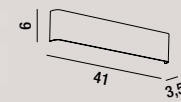

6708 B LC
Applique in metallo verniciato
a polvere colore bianco opaco
Matt white powder-coated
metal wall lamp

LED $\varnothing$ 12W 1260LM 3000K