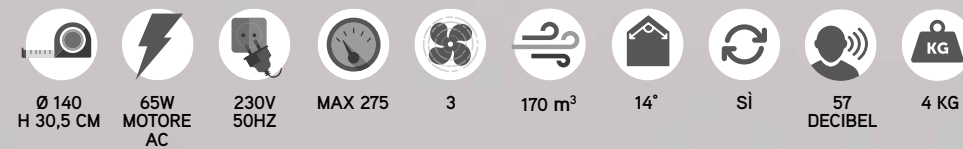

7028 B
Ventilatore in metallo verniciato bianco lucido
3 pale metallo verniciato bianco
Metal glossy white painted ceiling fan
3 white metal blades

Variatore a muro incluso
Wall-mounted switch included