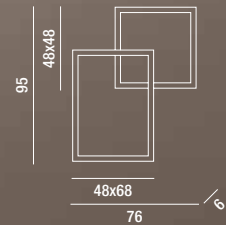

6596 B CT

Plafoniera composta da due riquadri in alluminio verniciato a polvere colore bianco opaco con diffusore in acrilico satinato
Ceiling lamp consisting of two matt white powder-coated aluminium frames with satin acrylic diffuser

LED ✦ 64W 4800LM 3000K - CCT 3000K 4000K 6000K

WLED

6596 N CT

Plafoniera composta da due riquadri in alluminio verniciato a polvere colore nero opaco con diffusore in acrilico satinato
Ceiling lamp consisting of two matt black powder-coated aluminium frames with satin acrylic diffuser

LED ✦ 64W 4800LM 3000K - CCT 3000K 4000K 6000K

WLED