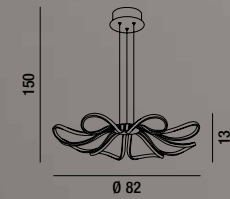

BLOSSOM

6608 B LC

Sospensione in metallo e alluminio verniciato a polvere colore bianco opaco con diffusore in silicone, cavi regolabili in lunghezza
Matt white powder-coated metal and aluminium hanging lamp with silicon diffuser, cables adjustable in length

LED $\varnothing$ 110W 8800LM 3000K

H. REGOLABILE

Dimmerabile (con driver aggiuntivo pag.5)

Dimmable (with additional driver pag.5)

WLED