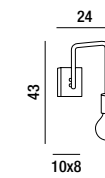

6606 N

Applique orientabile interamente in metallo verniciato a polvere colore nero opaco con portalamada in finitura ottone invecchiato
Adjustable matt black powder-coated full-metal wall lamp with lamp holder in antique brass finish

1XE27 MAX 40W
LAMPADINE ESCLUSE - BULBS NOT INCLUDED
Interruttore sulla base Switch on the base