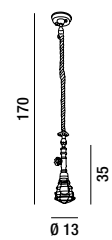

IDROS

6588 BR

Sospensione con elementi idraulici in metallo con gabbietta copri lampadina e cavo ricoperto in corda naturale (1,50 cm), finitura bronzo anticato
Hanging lamp with metal hydraulic fittings, light bulb cage and cable covered with natural rope (1,50 cm), antique bronze finish

1XE27 MAX 40W
LAMPADINE ESCLUSE - BULBS NOT INCLUDED
H. REGOLABILE