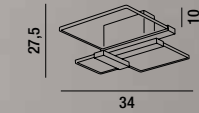

6864 OR CT

Plafoniera in alluminio verniciato a polvere colore oro opaco con diffusori posizionati su più livelli (sfalsati) in acrilico trasparente con microincisioni a laser

Ceiling lamp in matt gold powder-coated aluminium with multi-level (staggered) transparent acrylic diffusers with laser micro-engravings

LED ⚡ 24W 1920LM
CCT 3000K 4000K 6000K