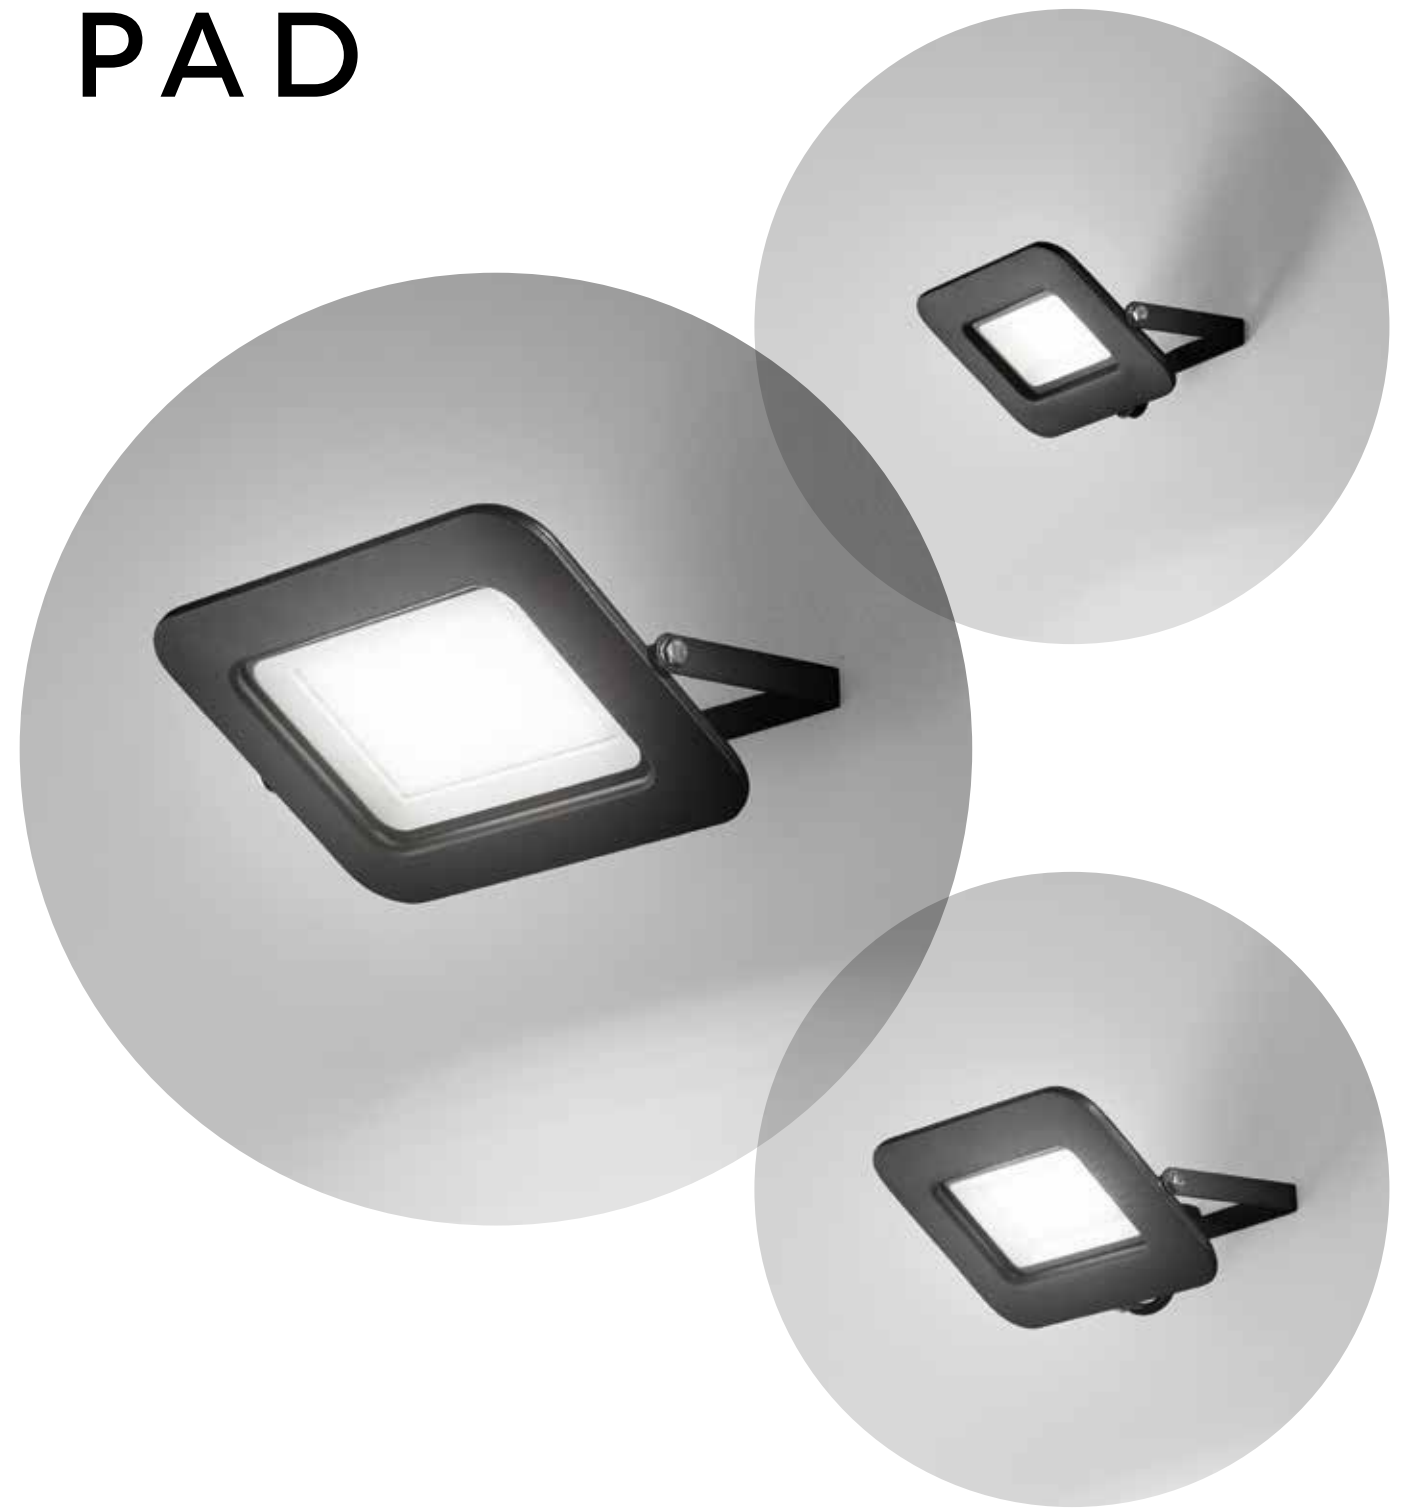

PAD

6714 N LC

Faro proiettore per esterni/interni in metallo verniciato a polvere colore nero opaco - Ultra Sottile Slim
Outdoor/indoor spotlight in matt black powder-coated metal Ultra-Thin Slim

LED $\varnothing$ 30W 2550LM 3000K
Lunghezza cavo 15 cm Cable length 15 cm
IP65

LED

6716 N LC

Faro proiettore per esterni/interni in metallo verniciato a polvere colore nero opaco - Ultra Sottile Slim
Outdoor/indoor spotlight in matt black powder-coated metal Ultra-Thin Slim

LED $\varnothing$ 50W 4250LM 3000K
Lunghezza cavo 30 cm Cable length 30 cm
IP65

LED

6718 N LC

Faro proiettore per esterni/interni in metallo verniciato a polvere colore nero opaco - Ultra Sottile Slim
Outdoor/indoor spotlight in matt black powder-coated metal Ultra-Thin Slim

LED $\varnothing$ 100W 8500LM 3000K
Lunghezza cavo 30 cm Cable length 30 cm
IP65

LED