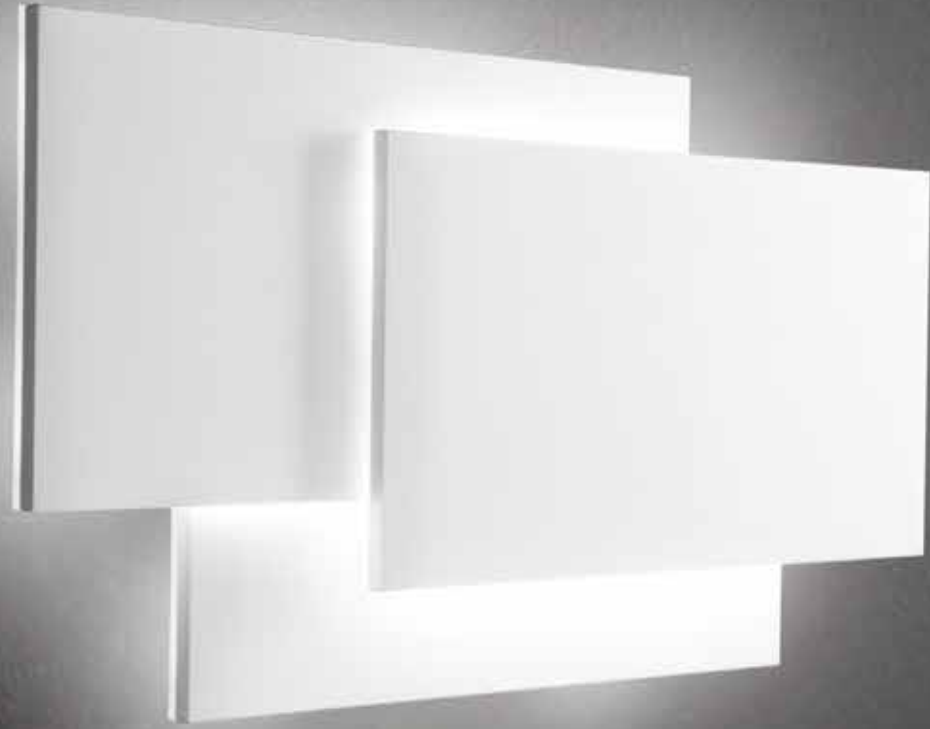

DIP

6750 B LC

Applique in alluminio verniciato a polvere colore bianco opaco, formata da tre rettangoli sovrapposti in modo sfalsato
Matt white powder-coated aluminium wall lamp, made up of three staggered rectangles

LED 36W 2880LM 3000K