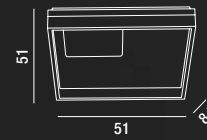

6855 OR CT

Plafoniera in metallo verniciato a polvere colore oro sabbato con diffusori in acrilico satinato (cornice e riquadro)
Ceiling lamp in sandblasted gold powder-coated metal with satin acrylic diffusers (frame and square)

LED 48W 2657LM - CCT 3000K 4000K 6000K