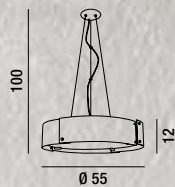

5992

Sospensione con montatura in metallo finitura cromo lucido,
vetri laterali bianco striato e vetro inferiore satinato
Hanging lamp with metal fixture, polished chrome finish
and white striped side glass and lower satin glass

5XE27 MAX 60W
H. REGOLABILE