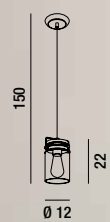

6272 N

Sospensione con montatura in metallo verniciato a polvere colore nero opaco e diffusori trasparenti
Hanging lamp with matt black powder-coated metal fixture and transparent diffusers

5XE27 MAX 60W
LAMPADINE ESCLUSE - BULBS NOT INCLUDED
H. REGOLABILE

6270 N

Sospensione con montatura in metallo verniciato a polvere colore nero opaco e diffusore trasparente
Hanging lamp with matt black powder-coated metal fixture and transparent diffuser

1XE27 MAX 60W
LAMPADINE ESCLUSE - BULBS NOT INCLUDED
H. REGOLABILE

JAR