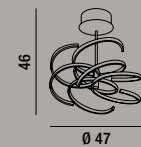

6398 CL LC
Plafoniera in metallo e alluminio finitura cromo lucido con diffusori in silicone
Metal and aluminium ceiling lamp with polished chrome finish and silicone diffusers

LED φ 70W 5600LM 3000K
Dimmer. (con driver aggiuntivo pag.5)
Dimmer. (with additional driver pag.5)

LED

6399 CL LN
Piantana in metallo e alluminio finitura cromo lucido con diffusori in silicone
Metal and aluminium floor lamp with polished chrome finish and silicone diffusers

LED φ 70W 5600LM 4000K
Dimmer. (con driver aggiuntivo pag.5, solo modello bluetooth)
Dimmer. (with additional driver pag.5, only bluetooth)

Interruttore a pedale Foot switch

LED

6398 CL LN
Plafoniera in metallo e alluminio finitura cromo lucido con diffusori in silicone
Metal and aluminium ceiling lamp with polished chrome finish and silicone diffusers

LED φ 70W 5600LM 4000K
Dimmer. (con driver aggiuntivo pag.5)
Dimmer. (with additional driver pag.5)

LED