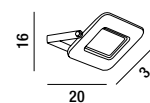

PAD

6714 N LC

Faro proiettore per esterni/interni in metallo verniciato a polvere colore nero opaco - Ultra Sottile Slim
Outdoor/indoor spotlight in matt black powder-coated metal Ultra-Thin Slim

LED $\varnothing$ 30W 2550LM 3000K
Lunghezza cavo 15 cm Cable length 15 cm
IP65

LED