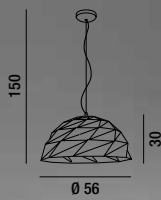

6624 NOR

Sospensione in metallo verniciato a polvere colore nero sabbato e oro opaco all'interno del paralume; paralume piegato e lavorato con taglio laser per permettere l'illuminazione anche della parte superiore
Hanging lamp in black sandblasted powder-coated metal and matt gold finish inside the lampshade; lampshade bent and processed with laser cutting to allow lighting of the upper part

3XE27 MAX 60W
H. REGOLABILE