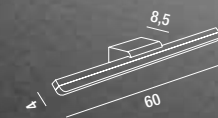

6331 CL LN

Applique in metallo
finitura cromo lucido
con diffusore fisso in
acrilico satinato
Metal wall lamp with
polished chrome finish
and fixed satin acrylic
diffuser

LED φ 20W
2200LM 4000K