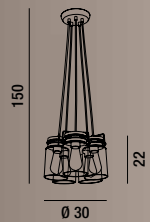

6272 N

Sospensione con montatura in metallo verniciato a polvere colore nero opaco e diffusori trasparenti
Hanging lamp with matt black powder-coated metal fixture and transparent diffusers

5XE27 MAX 60W
LAMPADINE ESCLUSE - BULBS NOT INCLUDED
H. REGOLABILE