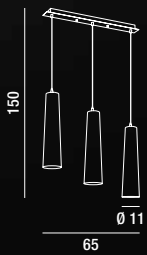

6340

Sospensione con montatura in metallo finitura cromo lucido e vetro bianco soffiato e acidato
Hanging lamp with metal fixture, polished chrome finish and white blown and etched glass

3XE27 MAX 60W
H. REGOLABILE