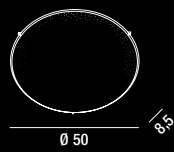

6574 B LN
Plafoniera con diffusore in vetro bianco lucido con effetto "cielo stellato"
Ceiling lamp with glossy white glass diffuser with "starry sky" effect

LED φ 24W 1680LM 4000K
LED