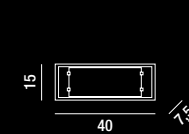

5745 ST

Applique con cornice in vetro satinato
e diffusore in vetro bianco striato
Wall lamp with satin glass frame
and white striped glass diffuser

2XE27 MAX 40W