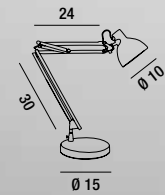

- bianco lucido
  glossy white
- nero lucido
  glossy black
- cromo lucido
  polished chrome