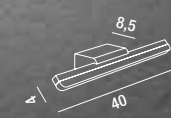

6328 CL LC

Applique in metallo
finitura cromo lucido
con diffusore fisso in
acrilico satinato
Metal wall lamp with
polished chrome finish
and fixed satin acrylic
diffuser

LED φ 10W
1100LM 3000K