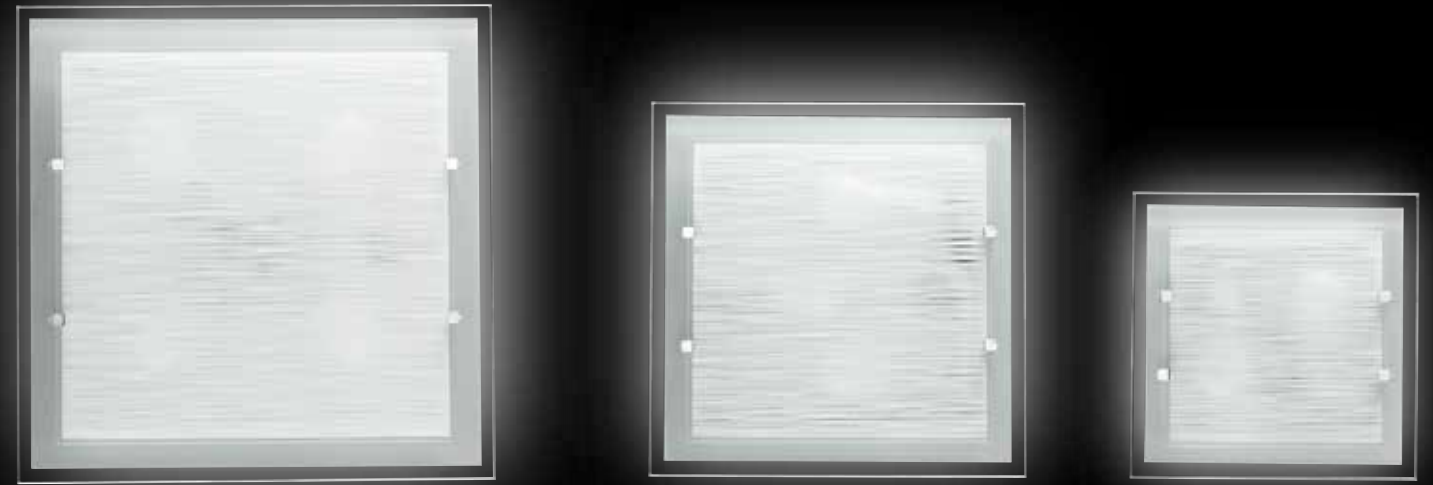

5746 ST

Plafoniera con cornice in vetro satinato
e diffusore in vetro bianco striato
Ceiling lamp with satin glass frame
and white striped glass diffuser

4XE27 MAX 40W

5744 ST

Plafoniera con cornice in vetro satinato
e diffusore in vetro bianco striato
Ceiling lamp with satin glass frame
and white striped glass diffuser

3XE27 MAX 40W

5742 ST

Applique/plafoniera con cornice in vetro
satinato e diffusore in vetro bianco striato
Wall/Ceiling lamp with satin glass frame
and white striped glass diffuser

2XE27 MAX 40W