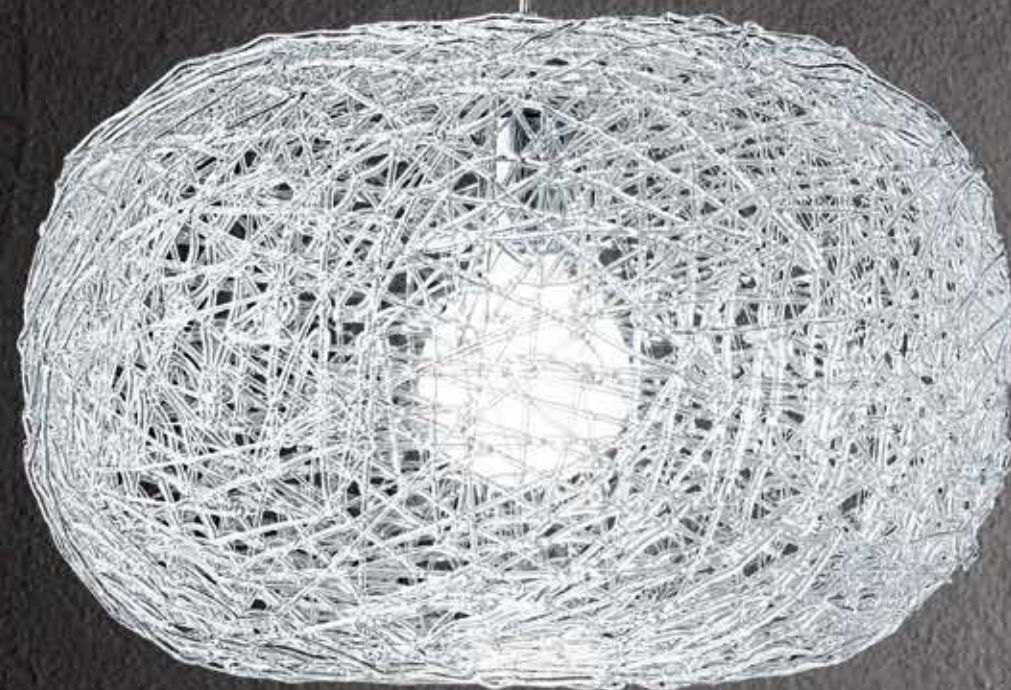

6452 TR
Sospensione con montatura in metallo finitura cromo
lucido e paralume in acrilico lavorato semi trasparente
Hanging lamp with metal fixture, polished chrome
finish and semi-transparent acrylic lampshade

1XE27 MAX 60W
H. REGOLABILE