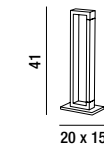

6635 B LC
Lampada da tavolo in metallo verniciato a polvere colore bianco opaco con diffusore in acrilico satinato, barra orientabile a 300°
Matt white powder-coated metal table lamp with satin acrylic diffuser, bar adjustable to 300°

LED $\varnothing$ 17W 1275LM 3000K
Interruttore sul cavo Switch on the cable