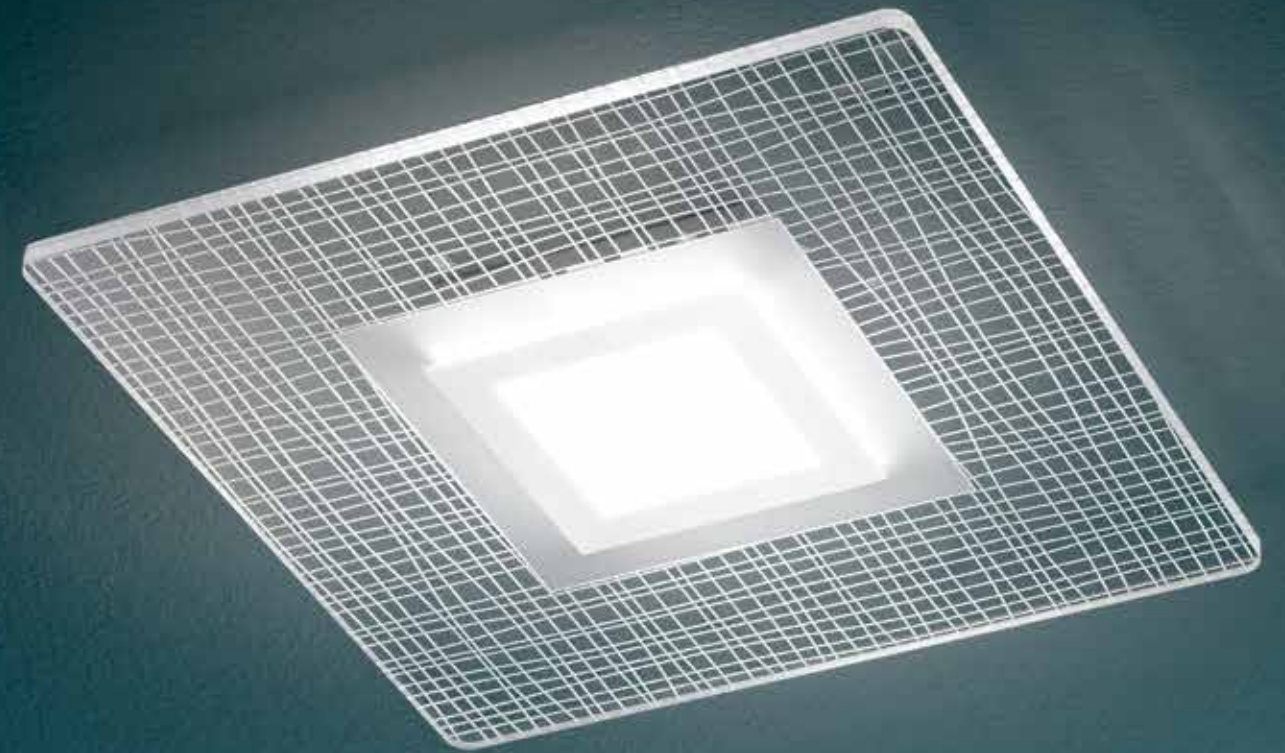

TELA

6746 B LN

Plafoniera in plexiglass trasparente lavorato con tagli laser; cornice centrale in metallo verniciato a polvere colore bianco opaco e diffusore centrale satinato
Ceiling lamp in transparent plexiglass processed with laser cutting; central frame in matt white powder-coated metal and central satin diffuser

LED $\updownarrow$ 11W + 10W (led centrale) 2000LM 4000K

WLED