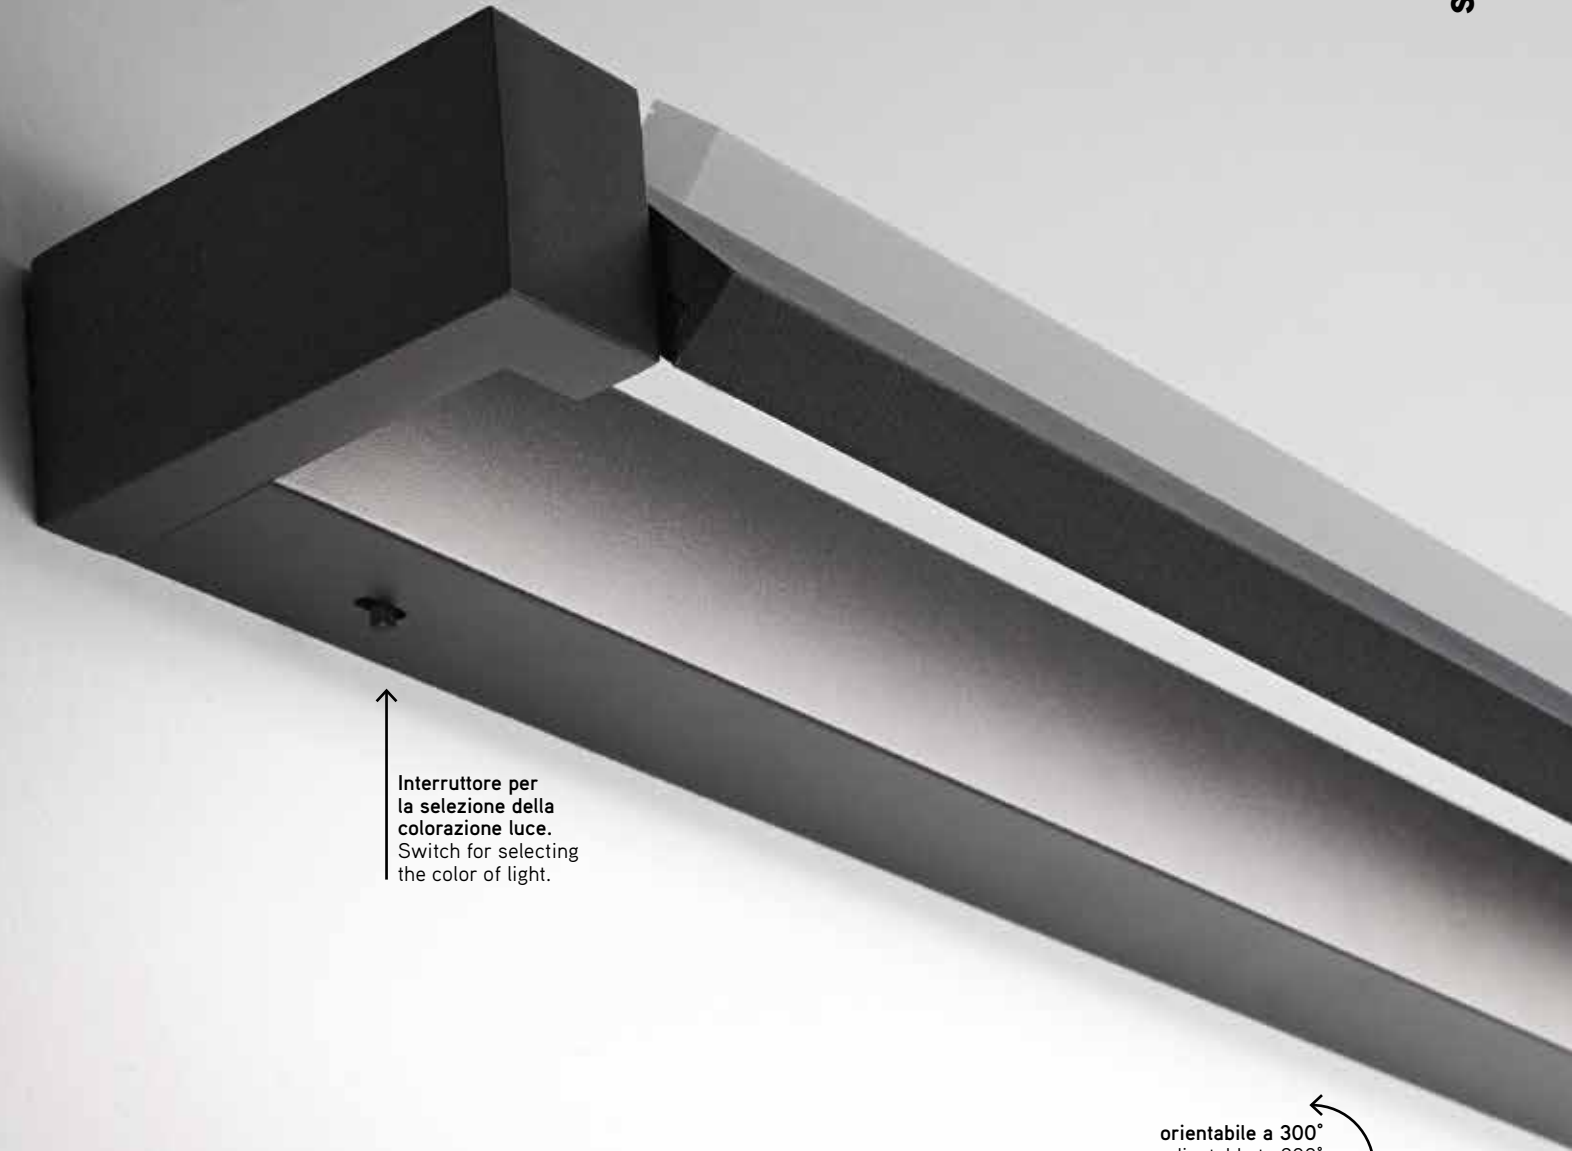

COLORI DISPONIBILI
AVAILABLE COLOURS

- bianco opaco
  matt white
- nero opaco
  matt black

Interruttore per
la selezione della
colorazione luce.
Switch for selecting
the color of light.

orientabile a 300°
adjustable to 300°