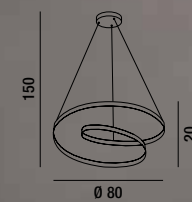

LED  $\varnothing$  38W 3040LM - CCT 3000K 4000K

WLED

COLORI DISPONIBILI  
AVAILABLE COLOURS

- bianco opaco  
matt white
- cannella opaco  
matt cinnamon

**6618 B LC**  
Sospensione in metallo e alluminio verniciato a polvere colore bianco opaco con diffusore in silicone, cavi regolabili in lunghezza  
Matt white powder-coated metal and aluminium hanging lamp with silicon diffuser, cables adjustable in length