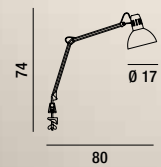

4025 A-B-CL-N-NOR
Lampada tecnica da tavolo in metallo verniciato a polvere, diffusore orientabile e braccio snodato bilanciato a molle
Technical desk lamp in powder-coated metal, adjustable diffuser and spring balanced articulated arm

1XE27 MAX 60W
Interruttore sul cavo Switch on the cable