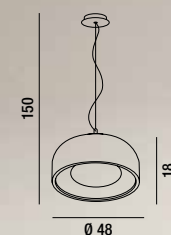

PANDORA

6660 B
Sospensione in metallo verniciato a polvere
colore bianco opaco, cavi regolabili in lunghezza
Matt white powder-coated metal hanging
lamp, cables adjustable in length

1XE27 MAX 60W
LAMPADINE ESCLUSE - BULBS NOT INCLUDED
H. REGOLABILE

1XE27 MAX 60W
LAMPADINE ESCLUSE - BULBS NOT INCLUDED

42W 230V 4260LM 3000K
attacco E27