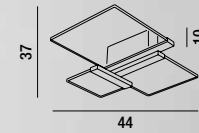

6864 B CT

Plafoniera in alluminio verniciato a polvere colore bianco opaco con diffusori posizionati su più livelli (sfalsati) in acrilico trasparente con microincisioni a laser

Ceiling lamp in matt white powder-coated aluminium with multi-level (staggered) transparent acrylic diffusers with laser micro-engravings

LED ⚡ 24W 1920LM
CCT 3000K 4000K 6000K