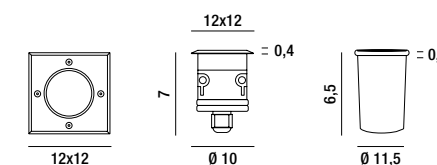

6220

Faretto ad incasso per esterni con ghiera in acciaio finitura cromo spazzolato e vetro temperato trasparente; calpestabile
Walkover recessed light for outdoor use with steel ring nut, brushed chrome finish and transparent tempered glass

1XGU10 $\triangleleft$ *

Ø 10 CM

IP65

6222

Faretto ad incasso per esterni con ghiera in acciaio finitura cromo spazzolato e vetro temperato trasparente; calpestabile
Walkover recessed light for outdoor use with steel ring nut, brushed chrome finish and transparent tempered glass

1XGU10 $\triangleleft$ *

Ø 10 CM

IP65

* UTILIZZARE LAMPADINE A LED (LAMPADINE ESCLUSE) TO BE USED LED BULBS ONLY (BULBS NOT INCLUDED)