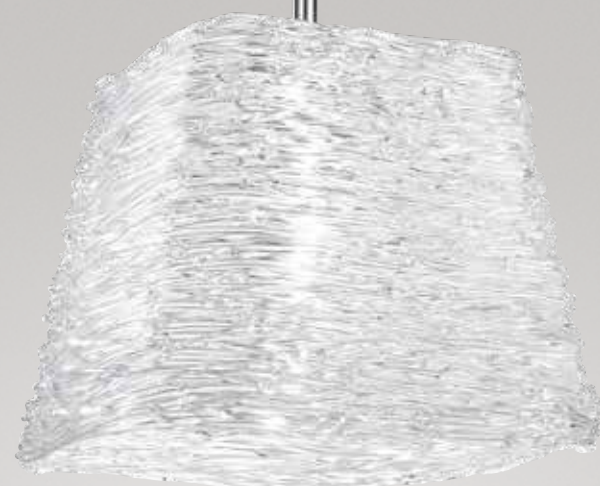

TRAMA

COORDINATI COORDINATES

6124 TR

Sospensione con montatura
in metallo finitura cromo lucido
e paralume in acrilico lavorato
semi trasparente

Hanging lamp with metal fixture,
polished chrome finish and semi-
transparent acrylic lampshade

1XE27 MAX 60W
H. REGOLABILE

LIGHT BOOK