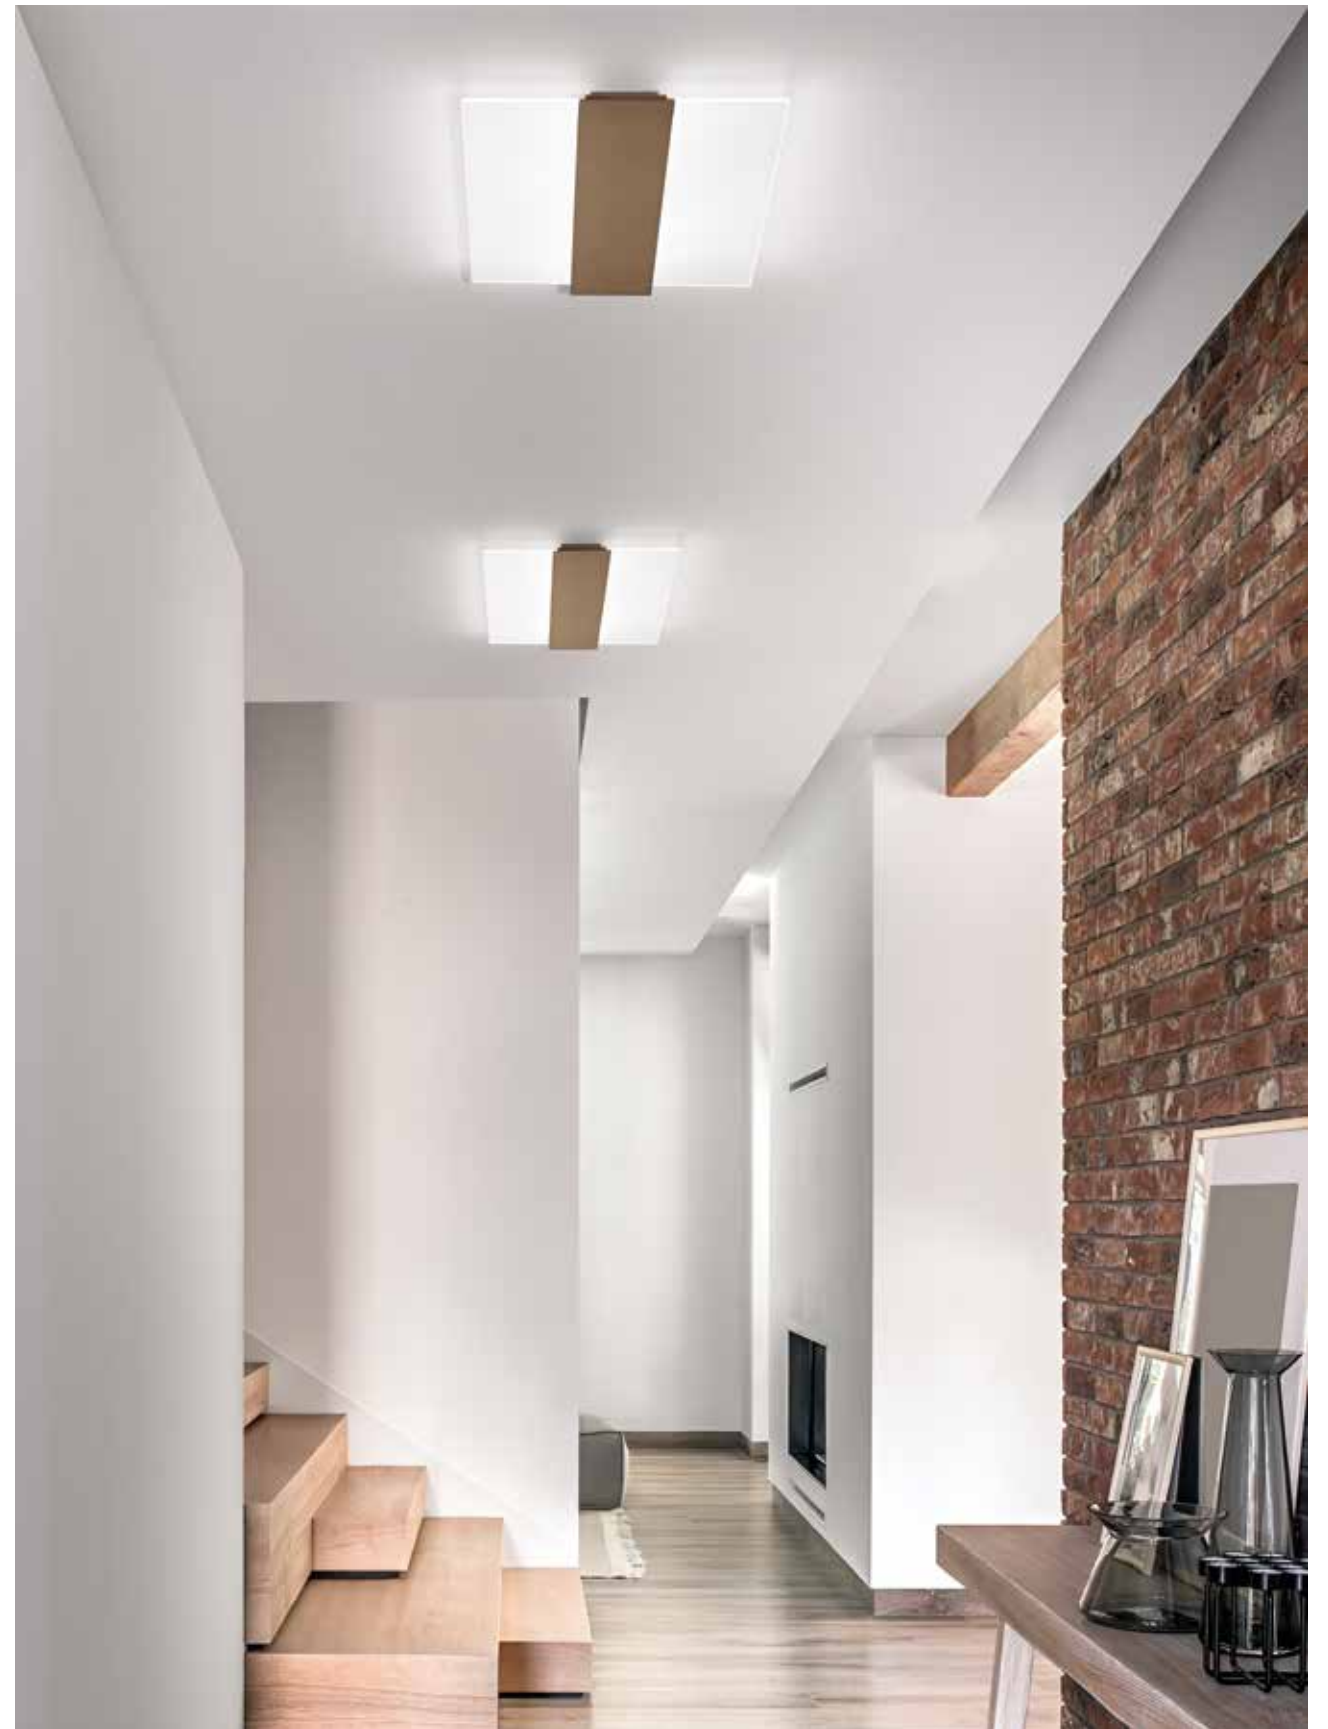

6860 B CT
Plafoniera in alluminio verniciato a polvere colore bianco opaco e diffusori in acrilico trasparente con microincisioni a laser
Ceiling lamp in matt white powder-coated aluminium and transparent acrylic diffusers with laser micro-engravings

LED ϕ 44W 3520LM
CCT 3000K 4000K 6000K

6860 OR CT
Plafoniera in alluminio verniciato a polvere colore oro opaco e diffusori in acrilico trasparente con microincisioni a laser
Ceiling lamp in matt gold powder-coated aluminium and transparent acrylic diffusers with laser micro-engravings

LED ϕ 44W 3520LM
CCT 3000K 4000K 6000K