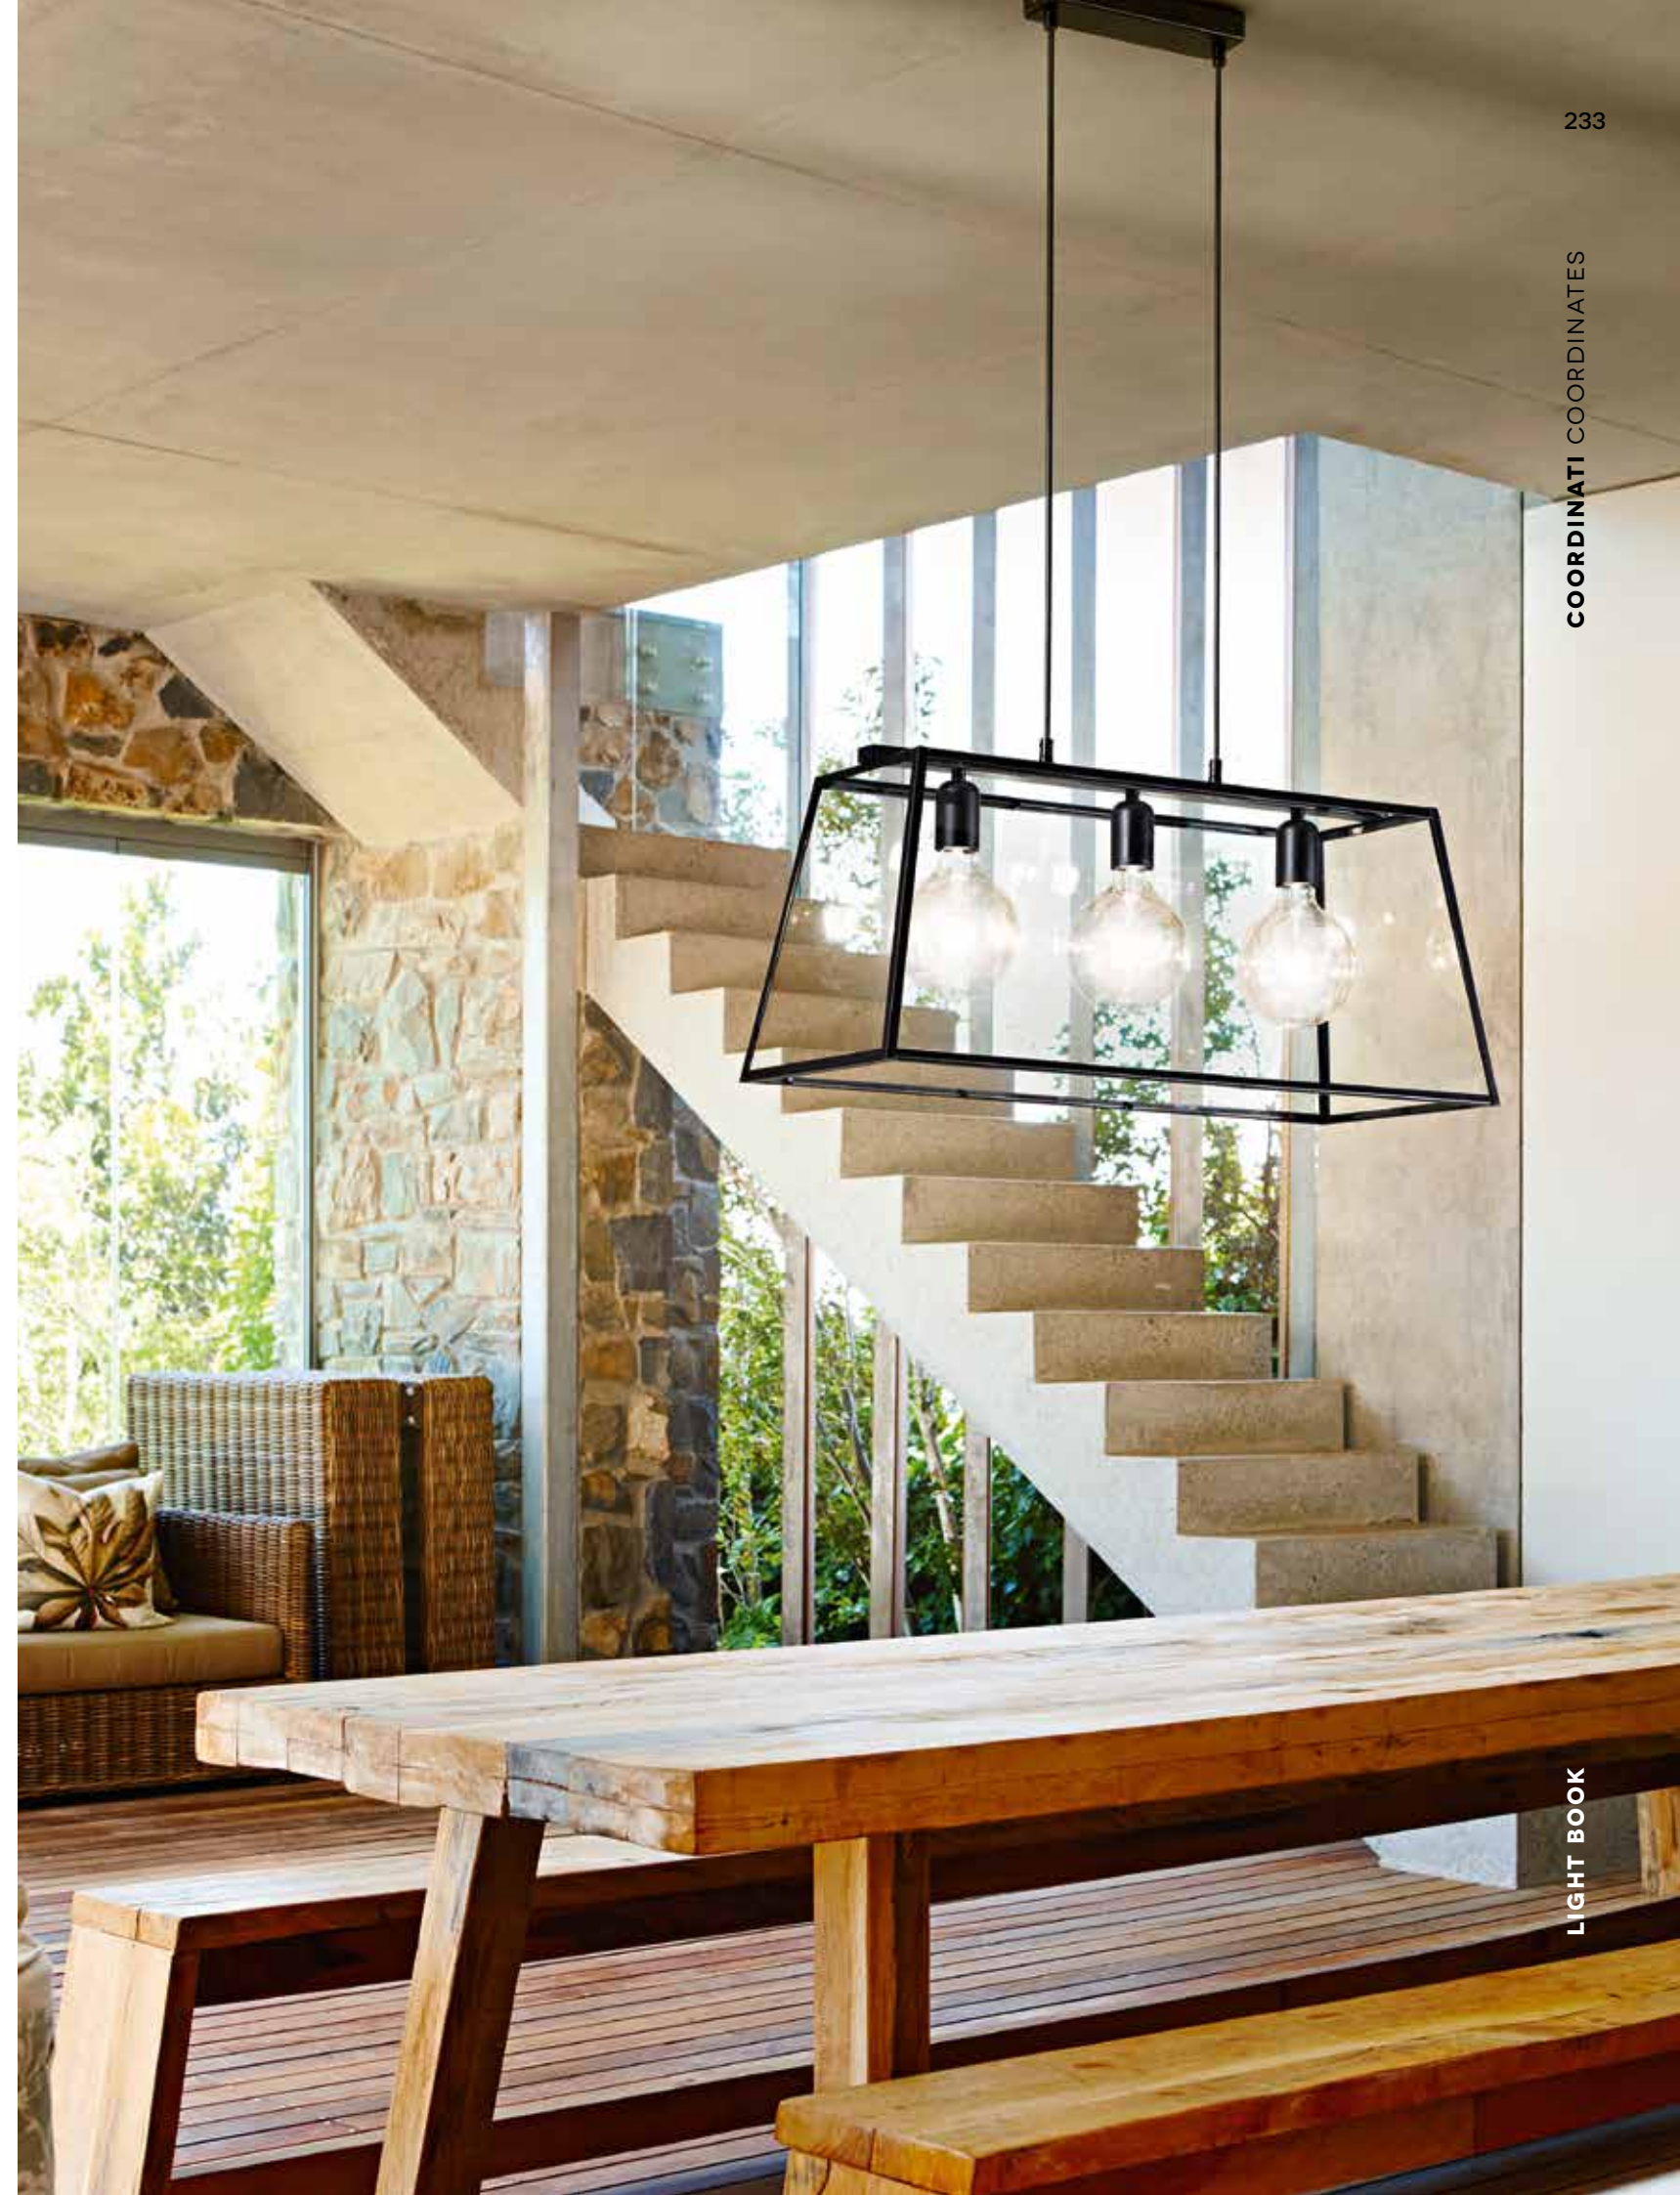

1XE27 ⚡ MAX 60W
LAMPADINE ESCLUSE - BULBS NOT INCLUDED

1XE27 ⚡ MAX 60W
LAMPADINE ESCLUSE - BULBS NOT INCLUDED
H. REGOLABILE

3XE27 ⚡ MAX 60W
LAMPADINE ESCLUSE - BULBS NOT INCLUDED
H. REGOLABILE