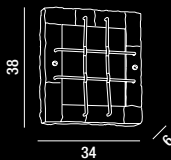

374 R LC

Applique con montatura in metallo rivestita in pietra rosa naturale scolpita. Diffusore in acrilico satinato con griglia di protezione in metallo
Wall lamp with metal fixture covered with natural pink carved stone. Satin acrylic diffuser with metal protection grid

LED 40W 3200LM 3000K