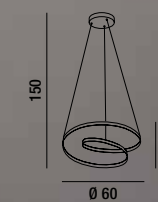

6620 B LC
Sospensione in metallo e alluminio verniciato a polvere colore bianco opaco con diffusore in silicone, cavi regolabili in lunghezza
Matt white powder-coated metal and aluminium hanging lamp with silicon diffuser, cables adjustable in length

LED $\varnothing$ 55W 4400LM 3000K
H. REGOLABILE
Dimmerabile (con driver aggiuntivo pag.5)
Dimmable (with additional driver pag.5)

WLED