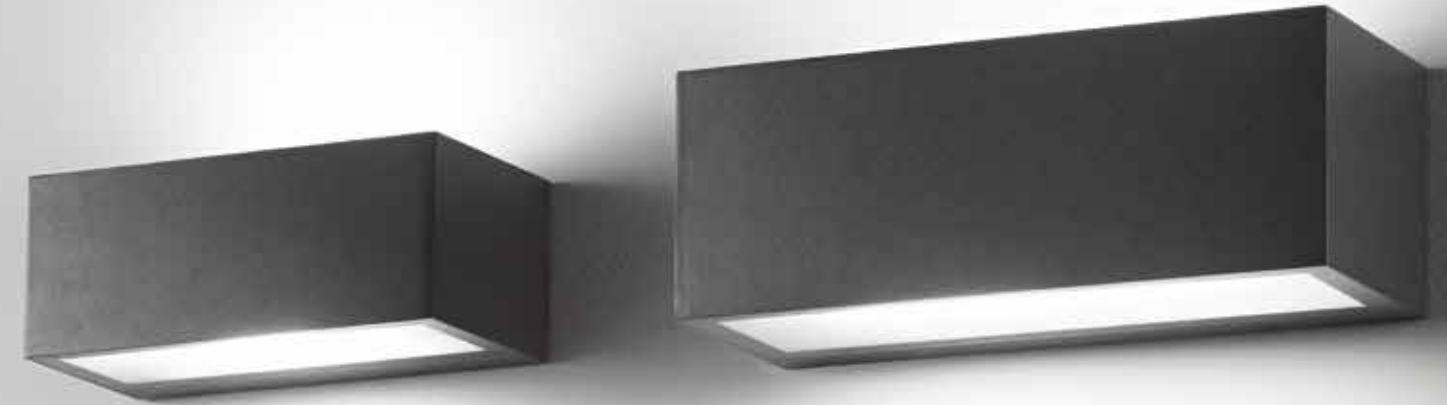

6730 A

Applique biemissione per esterni/interni in alluminio verniciato a polvere colore grafite con diffusore in vetro satinato
Double emission wall lamp for outdoor/indoor use in graphite powder-coated aluminium with satin glass diffuser

2XE14 ◐ MAX 40W

6732 A

Applique biemissione per esterni/interni in alluminio verniciato a polvere colore grafite con diffusore in vetro satinato
Double emission wall lamp for outdoor/indoor use in graphite powder-coated aluminium with satin glass diffuser

2XE27 ◐ MAX 40W

6730 B

Applique biemissione per esterni/interni in alluminio verniciato a polvere colore bianco opaco con diffusore in vetro satinato
Double emission wall lamp for outdoor/indoor use in matt white powder-coated aluminium with satin glass diffuser

2XE14 ◐ MAX 40W

6732 B

Applique biemissione per esterni/interni in alluminio verniciato a polvere colore bianco opaco con diffusore in vetro satinato
Double emission wall lamp for outdoor/indoor use in matt white powder-coated aluminium with satin glass diffuser

2XE27 ◐ MAX 40W