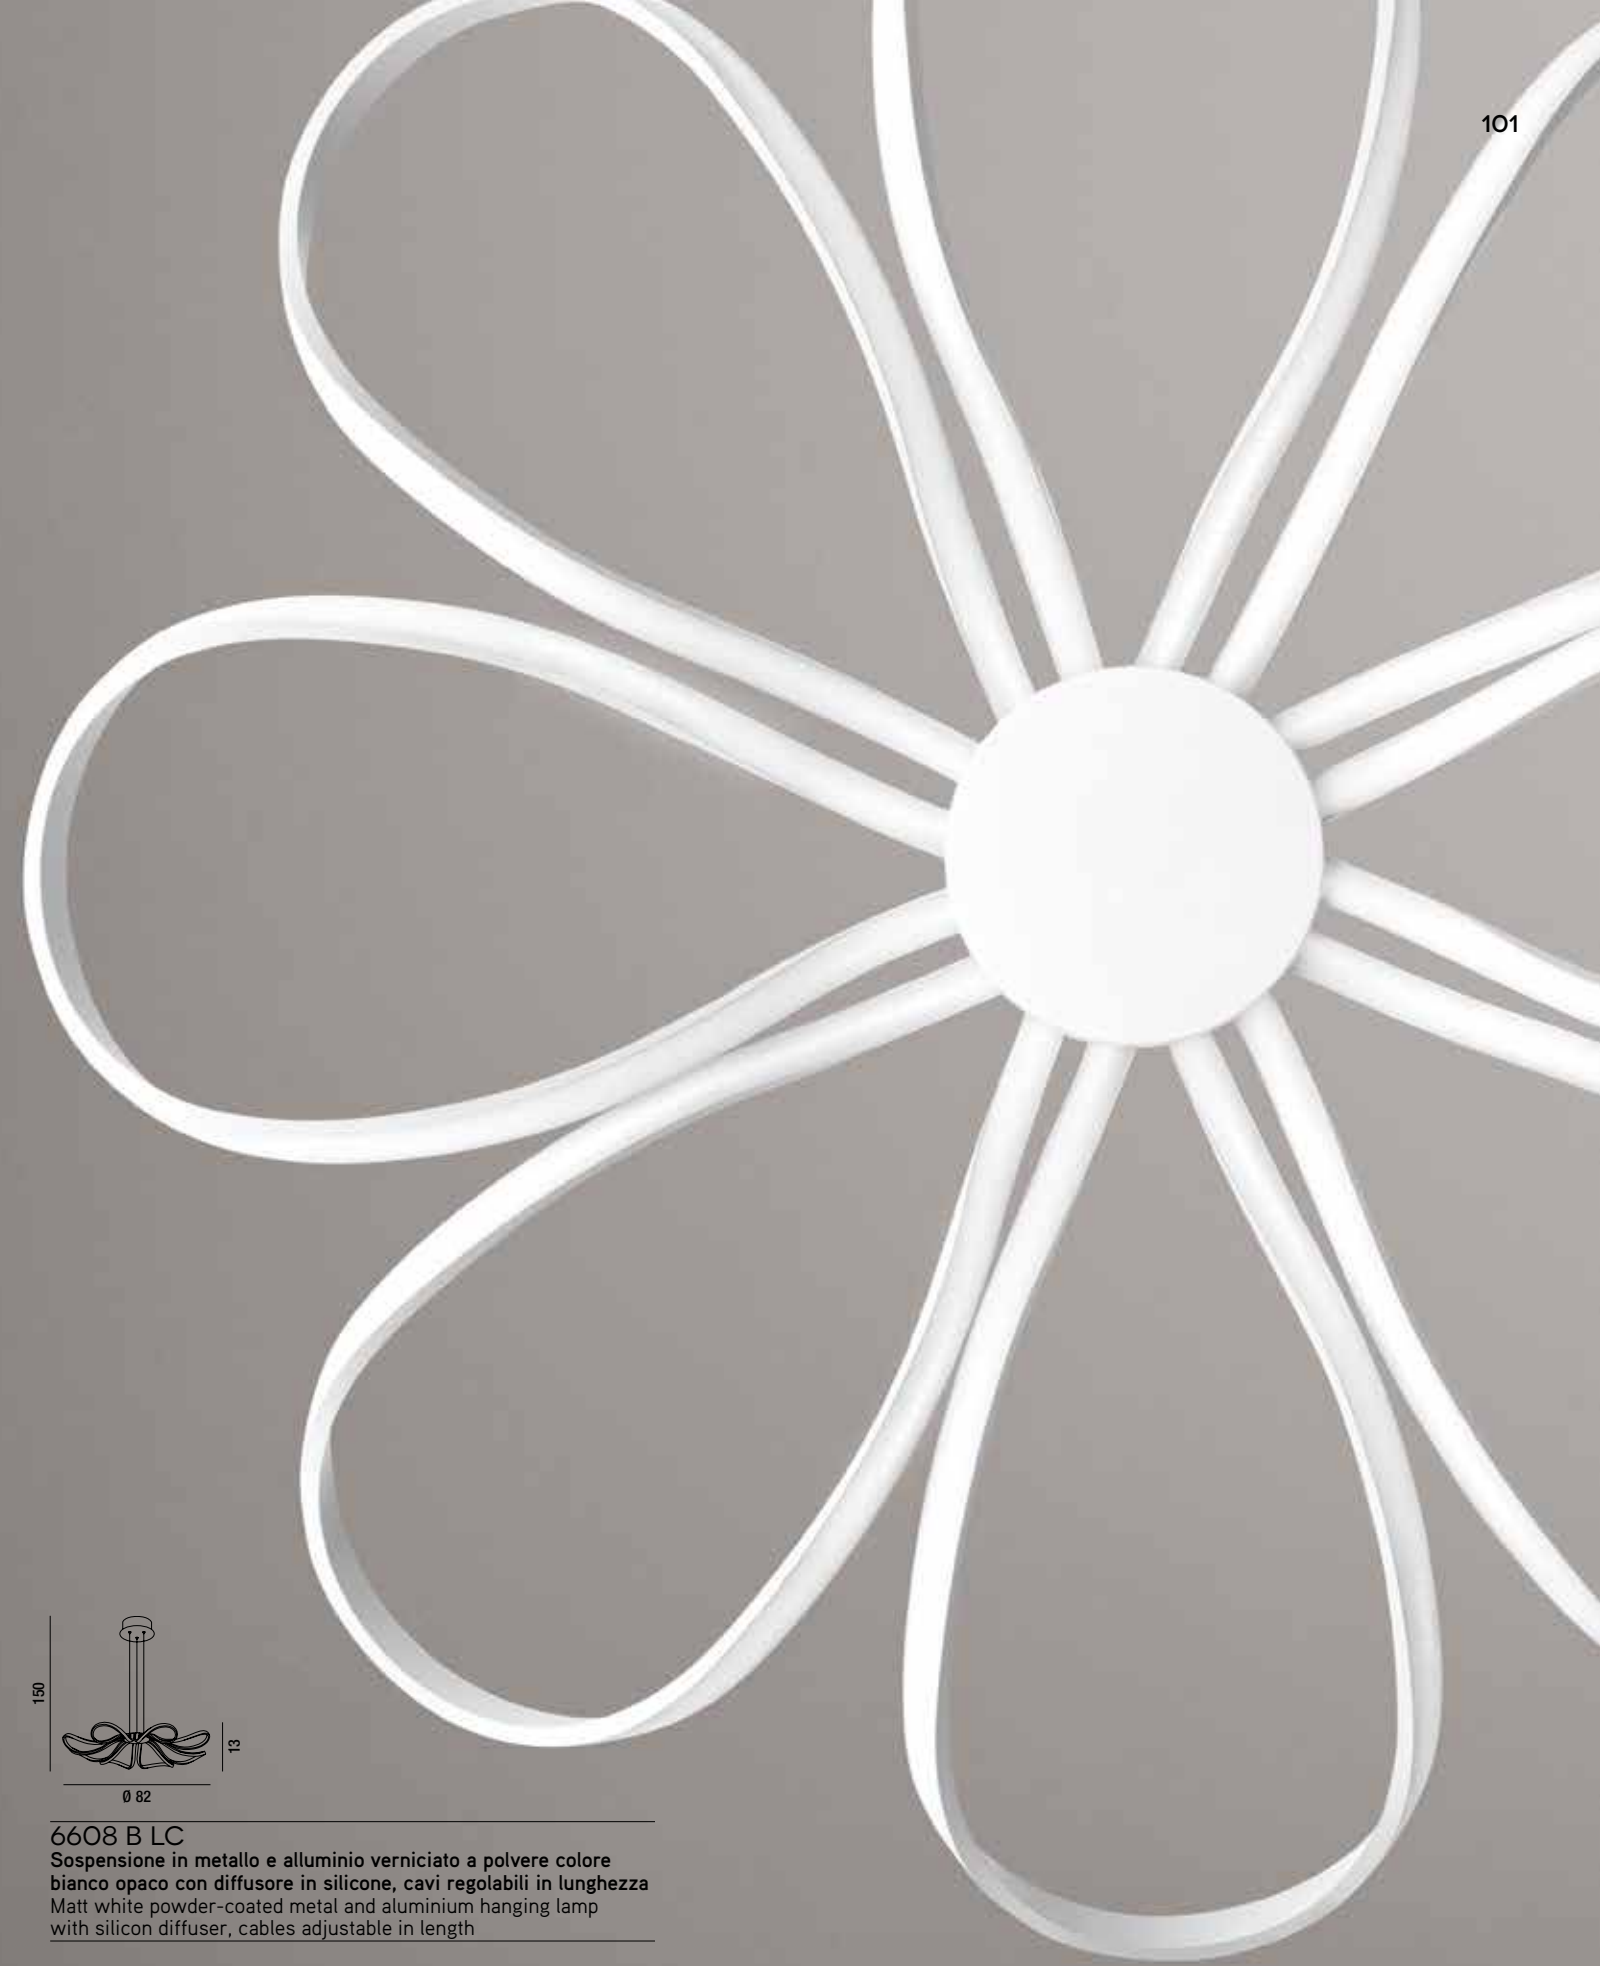

BLOSSOM

6608 B LC

Sospensione in metallo e alluminio verniciato a polvere colore bianco opaco con diffusore in silicone, cavi regolabili in lunghezza
Matt white powder-coated metal and aluminium hanging lamp with silicon diffuser, cables adjustable in length

LED $\varnothing$ 110W 8800LM 3000K

H. REGOLABILE

Dimmerabile (con driver aggiuntivo pag.5)

Dimmable (with additional driver pag.5)

WLED