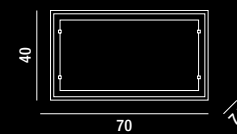

5747 ST

Plafoniera con cornice in vetro satinato
e diffusore in vetro bianco striato
Ceiling lamp with satin glass frame
and white striped glass diffuser

4XE27 MAX 40W