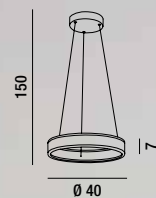

6906 CF CT

Sospensione in alluminio verniciato a polvere colore caffè spazzolato con diffusori in acrilico satinato

Hanging lamp in brushed coffee-coloured powder-coated aluminium with satin acrylic diffusers

LED $\varnothing$ 33W 2640LM - CCT 3000K 4000K
H. REGOLABILE