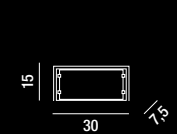

5743 ST

Applique con cornice in vetro satinato
e diffusore in vetro bianco striato
Wall lamp with satin glass frame
and white striped glass diffuser

2XE14 MAX 40W