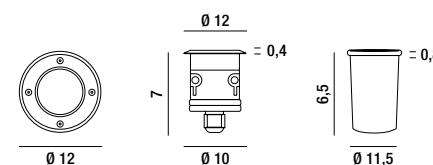

6220

Faretto ad incasso per esterni con ghiera in acciaio finitura cromo spazzolato e vetro temperato trasparente; calpestabile
Walkover recessed light for outdoor use with steel ring nut, brushed chrome finish and transparent tempered glass

1XGU10 $\triangleleft$ *

Ø 10 CM

IP65

6222

Faretto ad incasso per esterni con ghiera in acciaio finitura cromo spazzolato e vetro temperato trasparente; calpestabile
Walkover recessed light for outdoor use with steel ring nut, brushed chrome finish and transparent tempered glass

1XGU10 $\triangleleft$ *

Ø 10 CM

IP65

* UTILIZZARE LAMPADINE A LED (LAMPADINE ESCLUSE) TO BE USED LED BULBS ONLY (BULBS NOT INCLUDED)