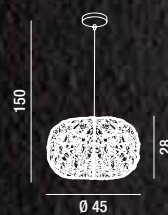

6452 TR
Sospensione con montatura in metallo finitura cromo
lucido e paralume in acrilico lavorato semi trasparente
Hanging lamp with metal fixture, polished chrome
finish and semi-transparent acrylic lampshade

1XE27 MAX 60W
H. REGOLABILE