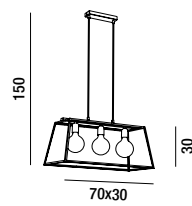

6276 N
Sospensione con montatura in metallo verniciato a polvere colore nero opaco e vetri laterali trasparenti
Hanging lamp with matt black powder-coated metal fixture and transparent side glass

6278 N
Sospensione con montatura in metallo verniciato a polvere colore nero opaco e vetri laterali trasparenti
Hanging lamp with matt black powder-coated metal fixture and transparent side glass

3XE27 ⚡ MAX 60W
LAMPADINE ESCLUSE - BULBS NOT INCLUDED
H. REGOLABILE