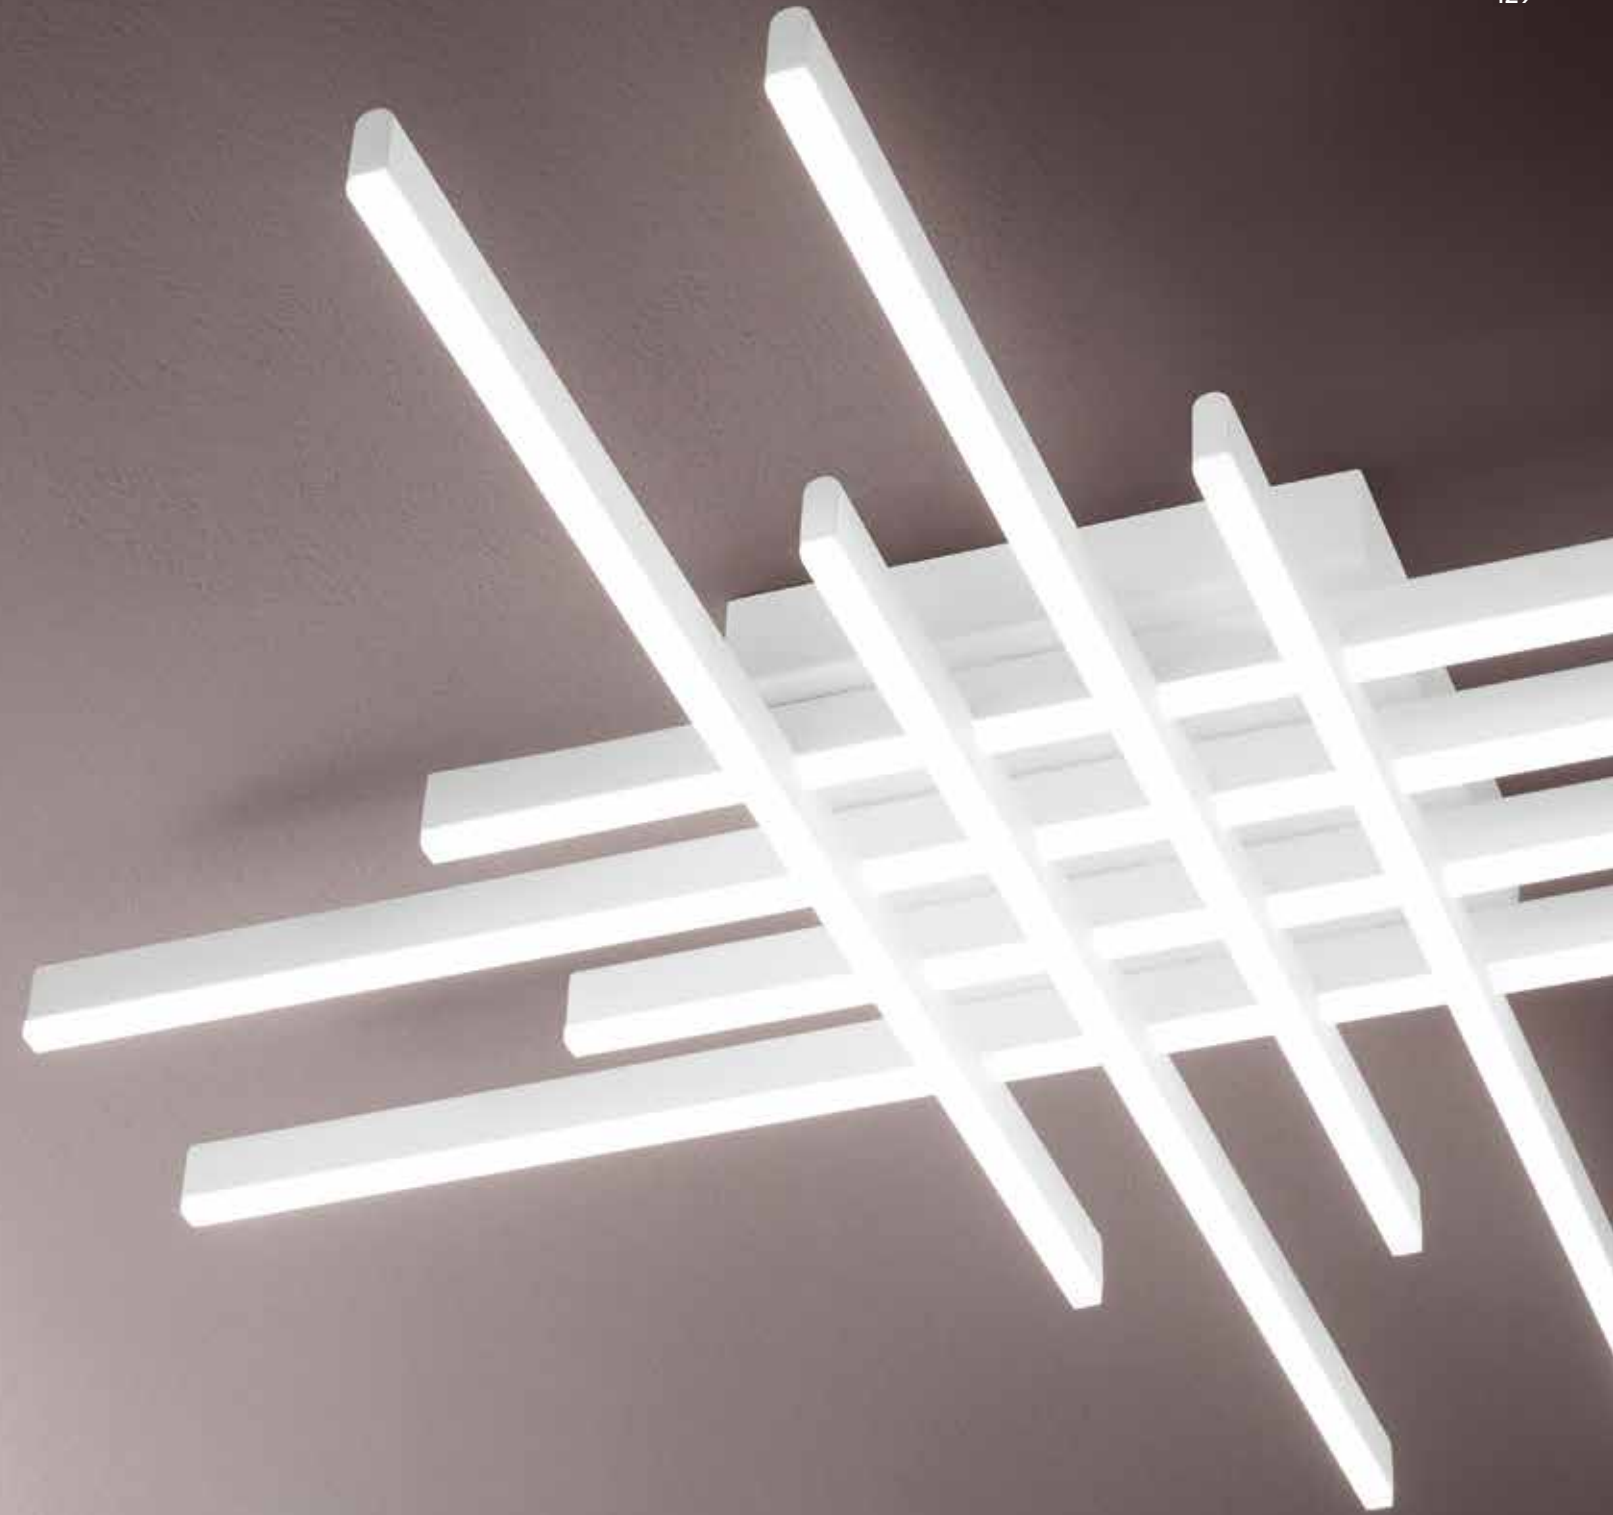

LASER

6880 B CT

Plafoniera in alluminio verniciato a polvere colore bianco opaco con 8 diffusori incrociati in acrilico satinato (luce diretta)
Ceiling lamp in matt white powder-coated aluminium with 8 crossing satin acrylic diffusers (direct light)

LED 75W 6000LM - CCT 3000K 4000K 6000K