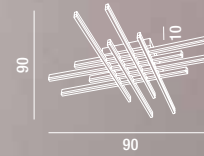

LASER

6880 B CT

Plafoniera in alluminio verniciato a polvere colore bianco opaco con 8 diffusori incrociati in acrilico satinato (luce diretta)
Ceiling lamp in matt white powder-coated aluminium with 8 crossing satin acrylic diffusers (direct light)

LED 75W 6000LM - CCT 3000K 4000K 6000K