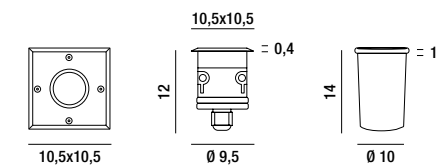

6220

Faretto ad incasso per esterni con ghiera in acciaio finitura cromo spazzolato e vetro temperato trasparente; calpestabile
Walkover recessed light for outdoor use with steel ring nut, brushed chrome finish and transparent tempered glass

1XGU10 $\triangleleft$ *

Ø 10 CM

IP65

6222

Faretto ad incasso per esterni con ghiera in acciaio finitura cromo spazzolato e vetro temperato trasparente; calpestabile
Walkover recessed light for outdoor use with steel ring nut, brushed chrome finish and transparent tempered glass

1XGU10 $\triangleleft$ *

Ø 10 CM

IP65

* UTILIZZARE LAMPADINE A LED (LAMPADINE ESCLUSE) TO BE USED LED BULBS ONLY (BULBS NOT INCLUDED)

6524

Faretto ad incasso per esterni con ghiera in acciaio finitura cromo spazzolato e vetro temperato trasparente, calpestabile
Walkover recessed light for outdoor use with steel ring nut, brushed chrome finish and transparent tempered glass

1XGX 5,3 $\odot$ *

Ø 11,5 CM

IP65

6526

Faretto ad incasso per esterni con ghiera in acciaio finitura cromo spazzolato e vetro temperato trasparente; calpestabile
Walkover recessed light for outdoor use with steel ring nut, brushed chrome finish and transparent tempered glass

1XGX 5,3 $\odot$ *

Ø 11,5 CM

IP65

* UTILIZZARE LAMPADINE A LED (LAMPADINE ESCLUSE) TO BE USED LED BULBS ONLY (BULBS NOT INCLUDED)