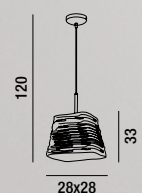

TRAMA

COORDINATI COORDINATES

6124 TR

Sospensione con montatura
in metallo finitura cromo lucido
e paralume in acrilico lavorato
semi trasparente

Hanging lamp with metal fixture,
polished chrome finish and semi-
transparent acrylic lampshade

1XE27 MAX 60W
H. REGOLABILE

LIGHT BOOK