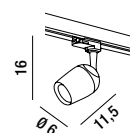

bianco opaco
matt white

nero opaco
matt black