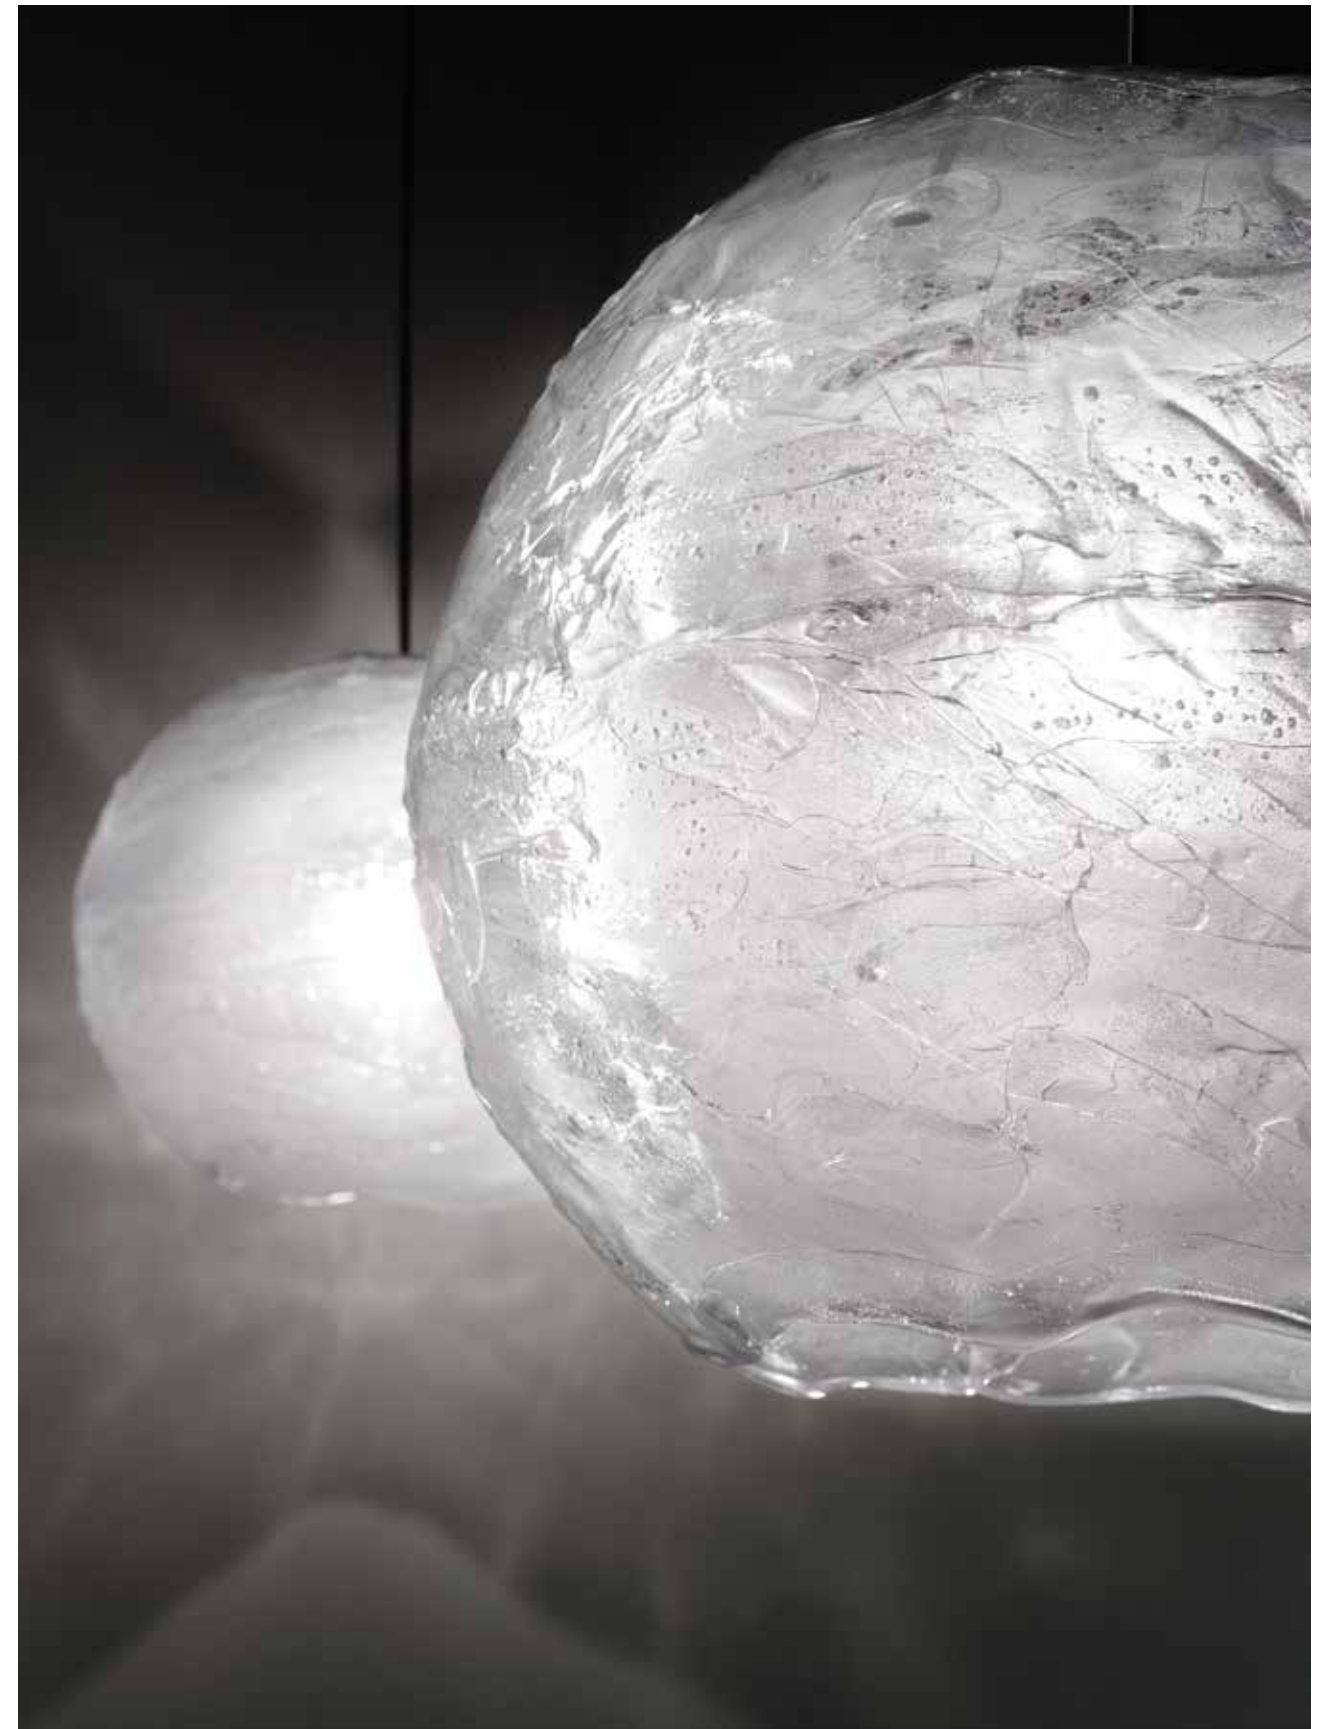

6310 T

Sospensione con montatura in metallo finitura cromo lucido e paralume in acrilico lavorato semi trasparente
Hanging lamp with metal fixture, polished chrome finish and semi-transparent acrylic lampshade

1XE27 MAX 60W
H. REGOLABILE

6308 T

Sospensione con montatura in metallo finitura cromo lucido e paralume in acrilico lavorato semi trasparente
Hanging lamp with metal fixture, polished chrome finish and semi-transparent acrylic lampshade

1XE27 MAX 60W
H. REGOLABILE

ICE