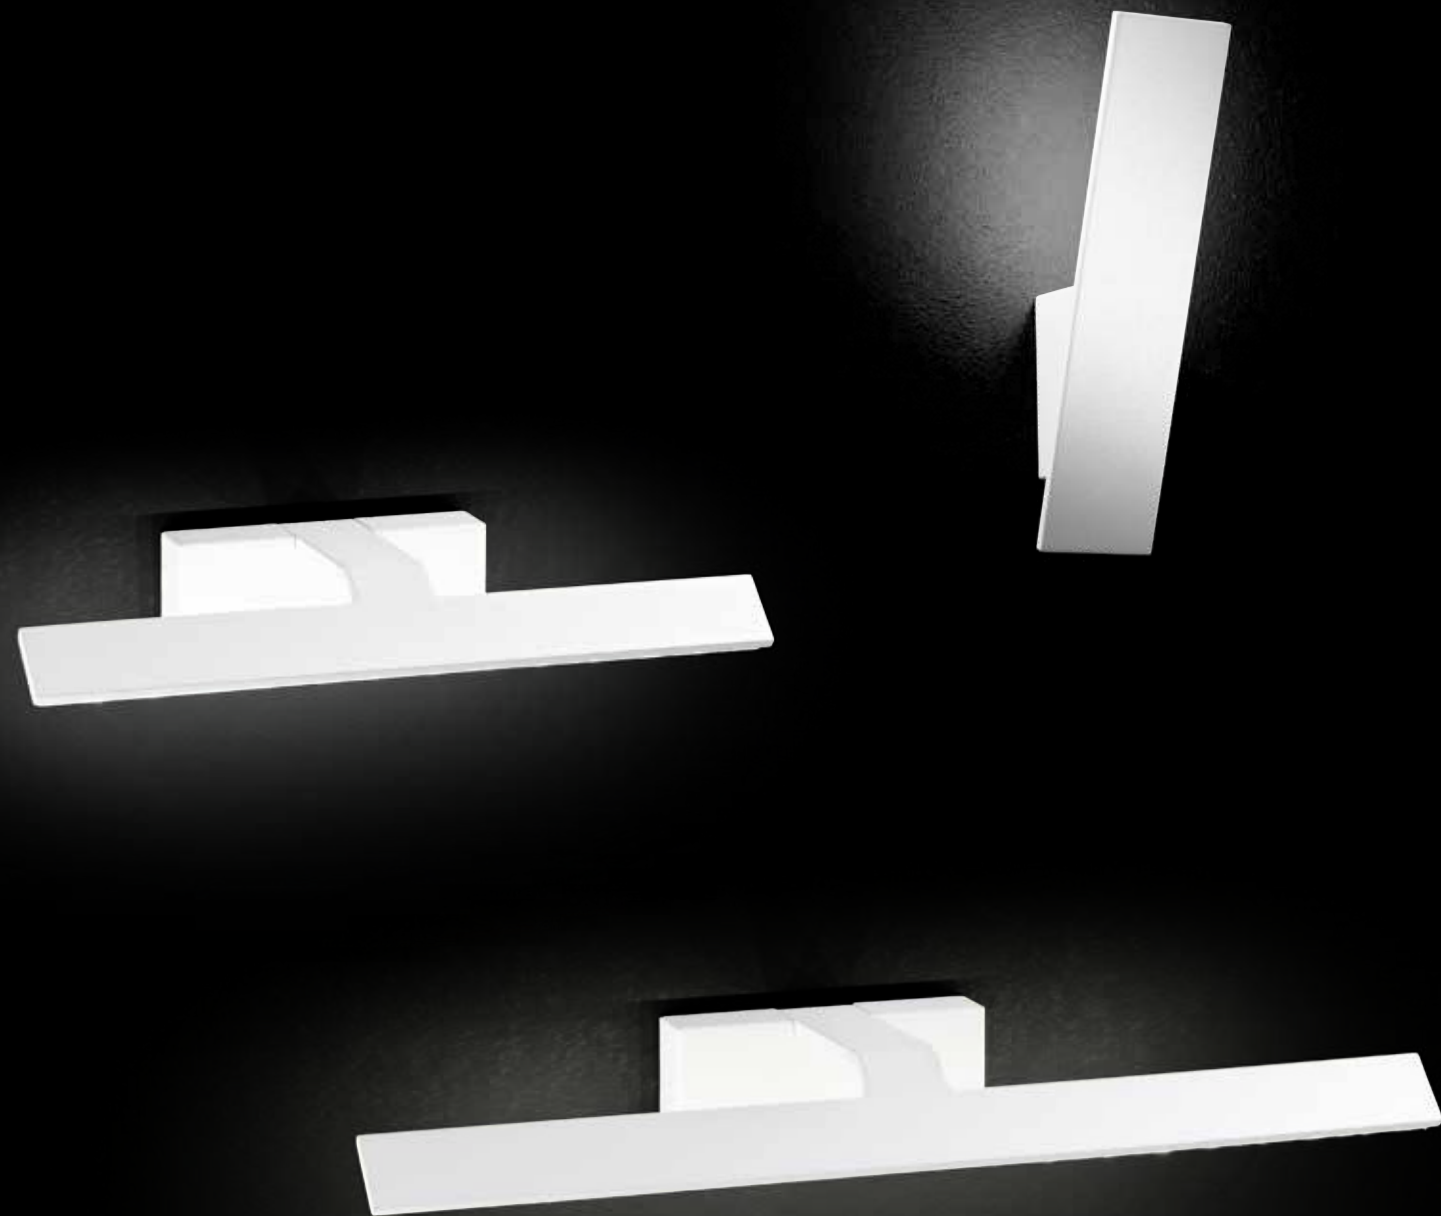

BRUSH

LED $\varnothing$ 12W 1080LM 4000K

LED $\varnothing$ 18W 1620LM 4000K

LED $\varnothing$ 12W 1080LM 4000K