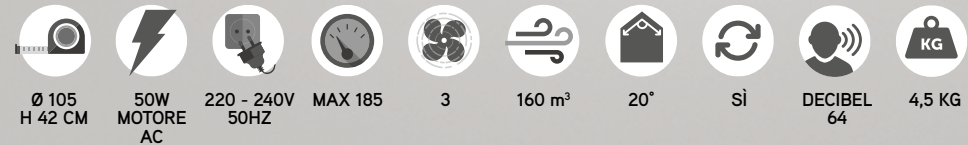

Per questo ventilatore è possibile acquistare a parte uno dei kit luce proposti a pag. 584 For this ceiling fan you can buy one of our light kits showed on p. 584

Pale
bicolore
Double
face blades