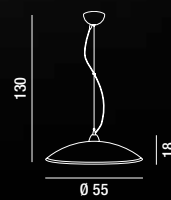

Sospensione con montatura in metallo  
finitura cromo lucido e vetro bianco lucido  
Hanging lamp with metal fixture, polished  
chrome finish and glossy white glass

1XE27 MAX 60W  
H. REGOLABILE

6004

Sospensione con montatura in metallo  
finitura cromo lucido e vetro bianco lucido  
Hanging lamp with metal fixture, polished  
chrome finish and glossy white glass