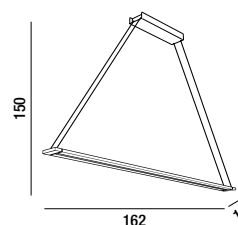

6631 B LC

Sospensione in metallo verniciato a polvere
colore bianco opaco con diffusori in acrilico satinato,
barre orientabili a 300° e cavi regolabili in lunghezza
Matt white powder-coated metal hanging lamp
with satin acrylic diffusers, bars adjustable to 300°
and cables adjustable in length

LED $\varnothing$ 2X35W 6400LM 3000K

H. REGOLABILE

LED