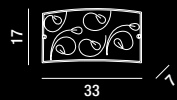

6088 DC
Applique con diffusore in vetro bianco lucido con decori trasparenti e gocce di cristallo. Montatura in metallo verniciato a polvere colore bianco lucido
Wall lamp with glossy white glass diffuser with transparent decorations and crystal drops
Glossy white powder-coated metal fixture

2XE27 ⚡ MAX 40W