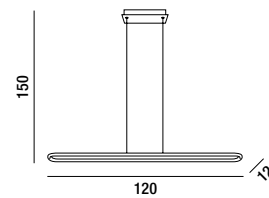

CIRCUIT

6622 B LC

Sospensione in metallo e alluminio verniciato a polvere colore bianco opaco con diffusore in silicone, cavi regolabili in lunghezza
Matt white powder-coated metal and aluminium hanging lamp with silicon diffuser, cables adjustable in length

LED 41W 3280LM 3000K

H. REGOLABILE

Dimmerabile (con driver aggiuntivo pag.5)

Dimmable (with additional driver pag.5)

LED