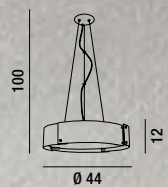

5991

Sospensione con montatura in metallo finitura cromo lucido,
vetri laterali bianco striato e vetro inferiore satinato
Hanging lamp with metal fixture, polished chrome finish
and white striped side glass and lower satin glass

3XE27 MAX 60W
H. REGOLABILE