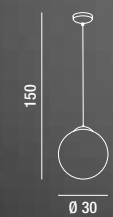

6344

Sospensione con montatura in metallo finitura cromo lucido e vetro bianco soffiato e acidato
Hanging lamp with metal fixture, polished chrome finish and white blown and etched glass

1XE27 MAX 60W
H. REGOLABILE