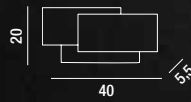

DIP

6750 B LC

Applique in alluminio verniciato a polvere colore bianco opaco, formata da tre rettangoli sovrapposti in modo sfalsato
Matt white powder-coated aluminium wall lamp, made up of three staggered rectangles

LED 36W 2880LM 3000K