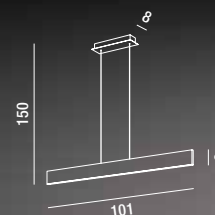

6326 B LC
Sospensione monoemissione in metallo verniciato a polvere
colore bianco opaco con diffusore in acrilico satinato
Single emission hanging lamp in matt white
powder-coated metal with satin acrylic diffuser

LED $\varnothing$ 23W 2530LM 3000K
H. REGOLABILE

6326 B LN
Sospensione monoemissione in metallo verniciato a polvere
colore bianco opaco con diffusore in acrilico satinato
Single emission hanging lamp in matt white
powder-coated metal with satin acrylic diffuser

LED $\varnothing$ 23W 2530LM 4000K
H. REGOLABILE