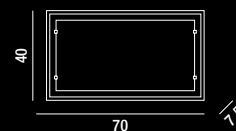

5747 DB

Plafoniera con cornice in vetro satinato con decori damascati e diffusore in vetro bianco lucido
Ceiling lamp with satin glass frame with damask decorations and glossy white glass diffuser

4XE27 ⚡ MAX 40W