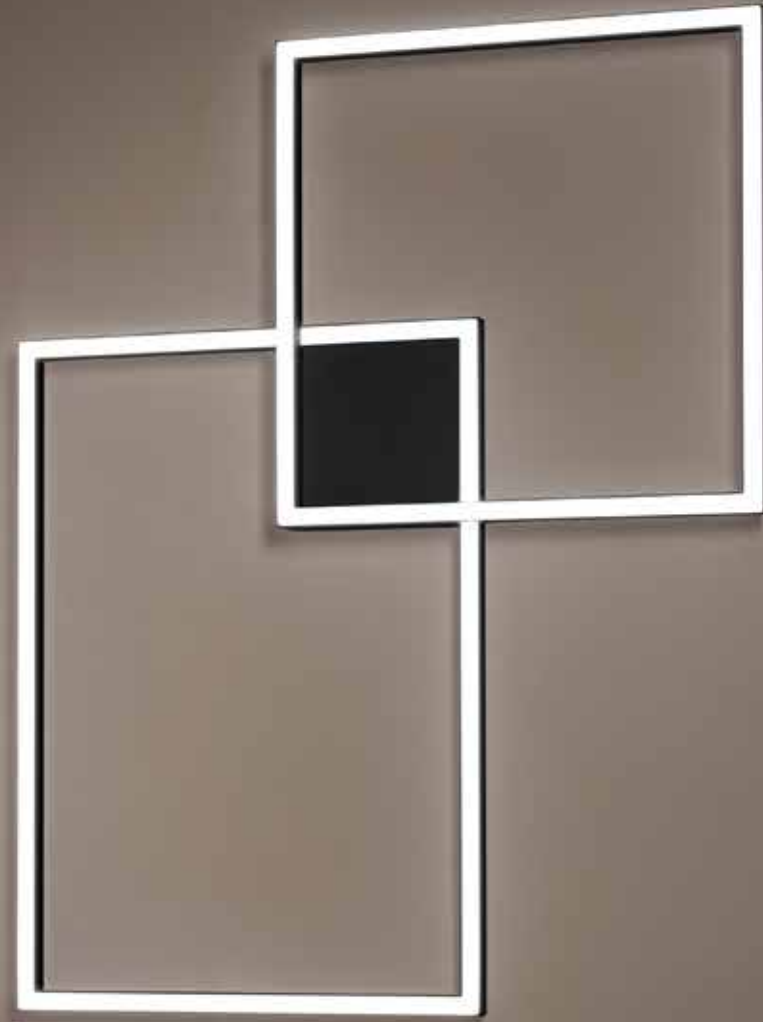

6596 B CT

Plafoniera composta da due riquadri in alluminio verniciato a polvere colore bianco opaco con diffusore in acrilico satinato
Ceiling lamp consisting of two matt white powder-coated aluminium frames with satin acrylic diffuser

LED ✦ 64W 4800LM 3000K - CCT 3000K 4000K 6000K

WLED

6596 N CT

Plafoniera composta da due riquadri in alluminio verniciato a polvere colore nero opaco con diffusore in acrilico satinato
Ceiling lamp consisting of two matt black powder-coated aluminium frames with satin acrylic diffuser

LED ✦ 64W 4800LM 3000K - CCT 3000K 4000K 6000K

WLED