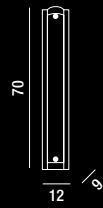

5480
Applique con base in vetro trasparente
e diffusore curvo in vetro satinato
Wall lamp with transparent glass
base and satin glass bent diffuser

4XE14 ◀○ MAX 40W