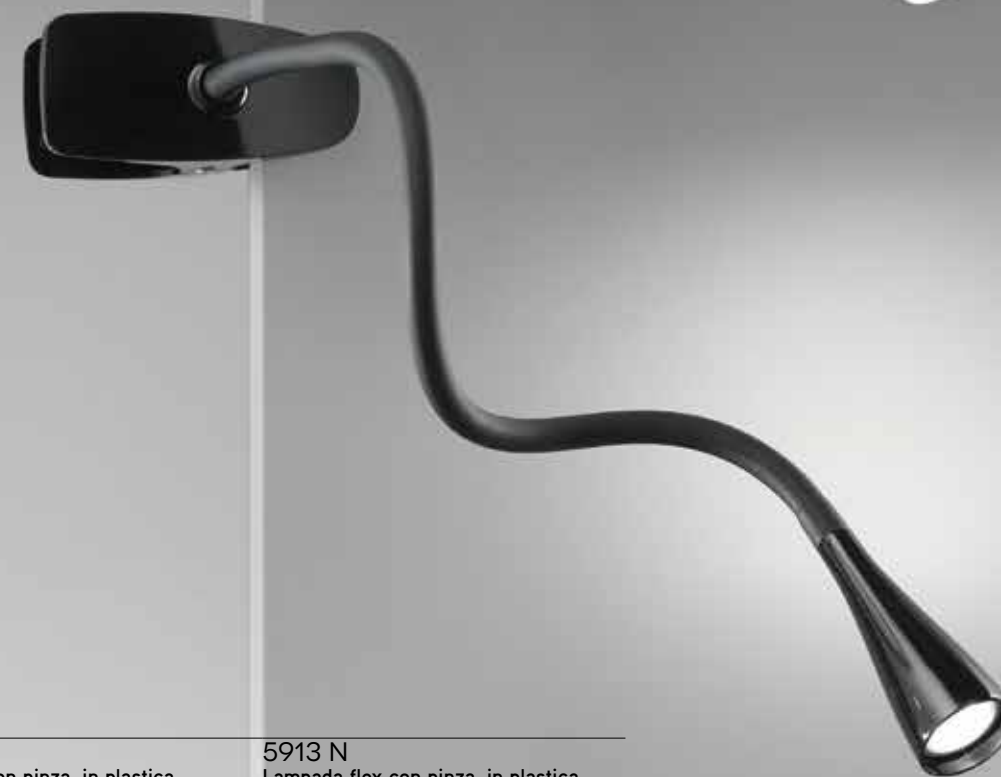

CLIP SNAKE

COLORI DISPONIBILI
AVAILABLE COLOURS

- bianco lucido
  glossy white
- nero lucido
  glossy black

63

5913 B

Lampada flex con pinza, in plastica
e silicone colore bianco lucido
con testina in metallo
Flexible clamp lamp in glossy white
plastic and silicone with metal head

LED 3W 260LM 3000K

Interruttore sul cavo Switch on the cable

5913 N

Lampada flex con pinza, in plastica
e silicone colore nero lucido
con testina in metallo
Flexible clamp lamp in glossy black
plastic and silicone with metal head

LED 3W 260LM 3000K

Interruttore sul cavo Switch on the cable