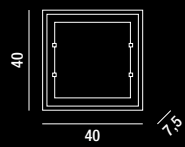

5744 B

Plafoniera con cornice in vetro satinato e diffusore in vetro bianco lucido
Ceiling lamp with satin glass frame and glossy white glass diffuser

3XE27 ⚡ MAX 40W