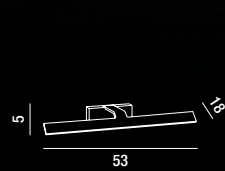

6102 B
Applique interamente in metallo
verniciato a polvere colore bianco opaco
Matt white powder-coated
all-metal wall lamp

LED $\varnothing$ 18W 1620LM 4000K

LED $\varnothing$ 12W 1080LM 4000K