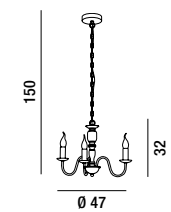

6264 B
Sospensione interamente in
metallo verniciato a polvere
colore bianco opaco
Matt white powder-coate
all-metal hanging lamp

3XE14 MAX 40W
LAMPADINE ESCLUSE
BULBS NOT INCLUDED
H. REGOLABILE

6262 TO
Sospensione interamente in
metallo verniciato a polvere
colore tortora opaco
Matt dove grey powder-coated
all-metal hanging lamp

6XE14 MAX 40W
LAMPADINE ESCLUSE
BULBS NOT INCLUDED
H. REGOLABILE

6264 TO
Sospensione interamente in
metallo verniciato a polvere
colore tortora opaco
Matt dove grey powder-coated
all-metal hanging lamp

3XE14 MAX 40W
LAMPADINE ESCLUSE
BULBS NOT INCLUDED
H. REGOLABILE

TUTTI GLI ARTICOLI DI QUESTA SERIE SONO VENDUTI SENZA PARALUMI. È POSSIBILE ACQUISTARLI SEPARATAMENTE NELLE DUE VERSIONI
SHADES ARE NOT INCLUDED FOR WHOLE SERIES. TWO VERSION SOLD SEPARATELY ARE AVAILABLE.