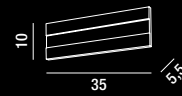

6366 B LC

Applique in metallo verniciato a polvere colore bianco opaco con diffusori in acrilico satinato

Wall lamp in matt white powder-coated metal with satin acrylic diffusers

LED $\varnothing$ 25W 1500LM 3000K