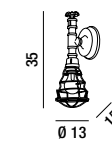

6590 BR

Applique con elementi idraulici in metallo con gabbietta copri lampadina, finitura bronzo anticato
Wall lamp with metal hydraulic fittings and light bulb cage, antique bronze finish

1XE27 MAX 40W
LAMPADINE ESCLUSE - BULBS NOT INCLUDED