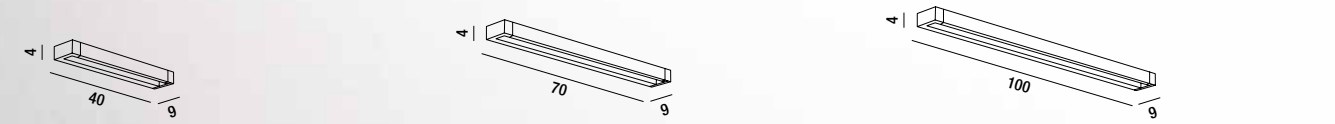

orientabile a 300°  
adjustable to 300°

**6630 N CT**  
Applique in metallo verniciato a polvere  
colore nero opaco con diffusore in acrilico  
satinato, barra frontale orientabile a 300°  
Matt black powder-coated metal  
wall lamp with satin acrylic diffuser,  
front bar adjustable to 300°