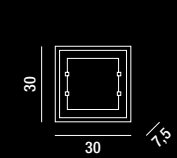

3XE27  MAX 40W

5742 ST

Applique/plafoniera con cornice in vetro  
satinato e diffusore in vetro bianco striato  
Wall/Ceiling lamp with satin glass frame  
and white striped glass diffuser

2XE27  MAX 40W