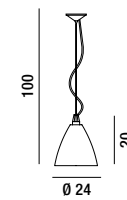

DOME

4320 B

Sospensione con montatura in metallo finitura
cromo lucido e vetro bianco soffiato e acidato
Hanging lamp with metal fixture, polished
chrome finish and white blown and etched glass

1XE27 MAX 100W
H. REGOLABILE