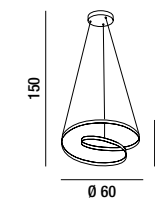

6618 E LC
Sospensione in metallo e alluminio verniciato a polvere colore cannella opaco con diffusore in silicone, cavi regolabili in lunghezza
Matt cinnamon powder-coated metal and aluminium hanging lamp with silicon diffuser, cables adjustable in length

6620 E LC
Sospensione in metallo e alluminio verniciato a polvere colore cannella opaco con diffusore in silicone, cavi regolabili in lunghezza
Matt cinnamon powder-coated metal and aluminium hanging lamp with silicon diffuser, cables adjustable in length

LED $\varnothing$ 55W 4400LM 3000K

H. REGOLABILE

Dimmerabile (con driver aggiuntivo pag.5)

Dimmable (with additional driver pag.5)

LED