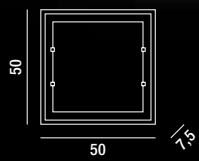

5746 B

Plafoniera con cornice in vetro satinato e diffusore in vetro bianco lucido
Ceiling lamp with satin glass frame and glossy white glass diffuser

4XE27 ⚡ MAX 40W