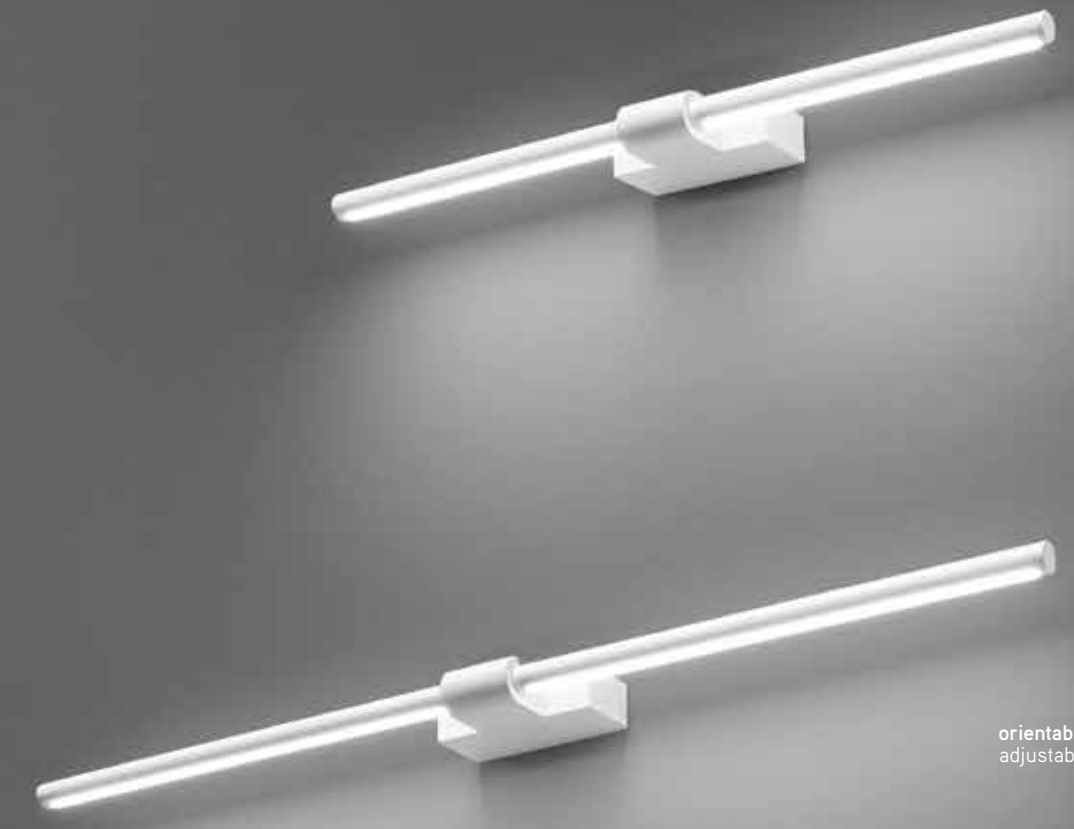

LINE

orientabile a 300°
adjustable to 300°

6650 B LC

Applique in metallo verniciato a polvere colore bianco opaco con diffusore in acrilico satinato orientabile 300°
Matt white powder-coated metal wall lamp with satin acrylic diffuser adjustable to 300°

LED 12W 840LM 3000K

WLED

6652 B LC

Applique in metallo verniciato a polvere colore bianco opaco con diffusore in acrilico satinato orientabile 300°
Matt white powder-coated metal wall lamp with satin acrylic diffuser adjustable to 300°

LED 16W 1120LM 3000K

WLED