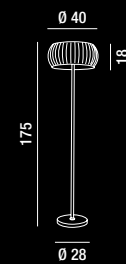

4XE27  MAX 60W  
H. REGOLABILE

6094 A

Piantana in metallo finitura cromo lucido e  
paralume in garza grigio chiaro, effetto plisse  
Metal floor lamp with polished chrome finish  
and lampshade in light grey gauze, pleated effect