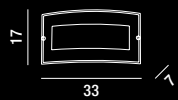

6088 B
Applique con diffusore in vetro bianco lucido. Montatura in metallo verniciato a polvere colore bianco lucido
Wall lamp with glossy white glass diffuser. Glossy white powder-coated metal fixture

2XE27 ⚡ MAX 40W