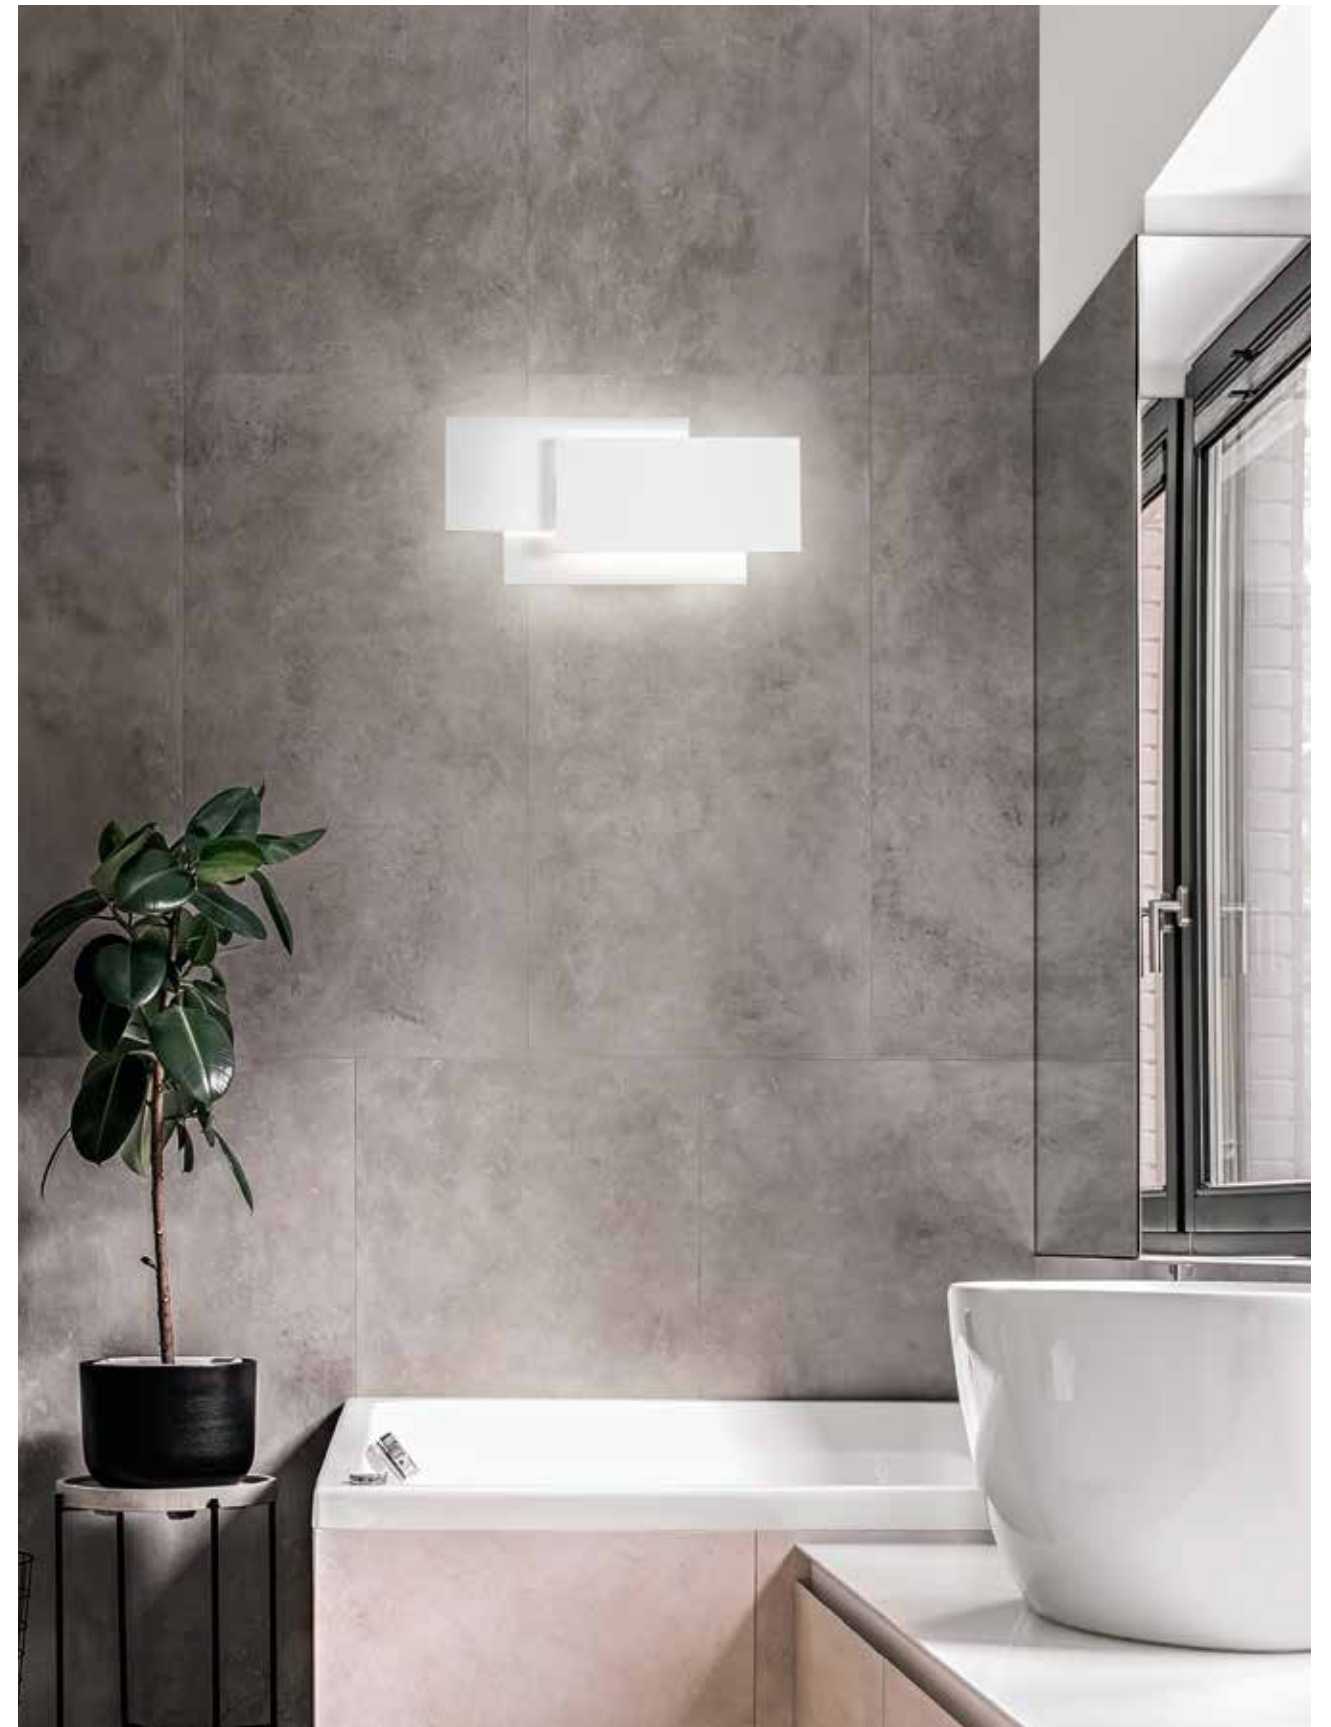

DIP

6750 B LC

Applique in alluminio verniciato a polvere colore bianco opaco, formata da tre rettangoli sovrapposti in modo sfalsato
Matt white powder-coated aluminium wall lamp, made up of three staggered rectangles

LED 36W 2880LM 3000K