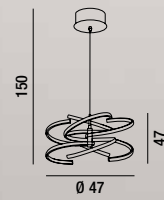

6396 CL LC
Sospensione in metallo e alluminio finitura cromo lucido con diffusori in silicone
Metal and aluminium hanging lamp with polished chrome finish and silicone diffusers

LED $\varnothing$ 70W 5600LM 3000K
H. REGOLABILE
Dimmer. (con driver aggiuntivo pag.5)
Dimmer. (with additional driver pag.5)